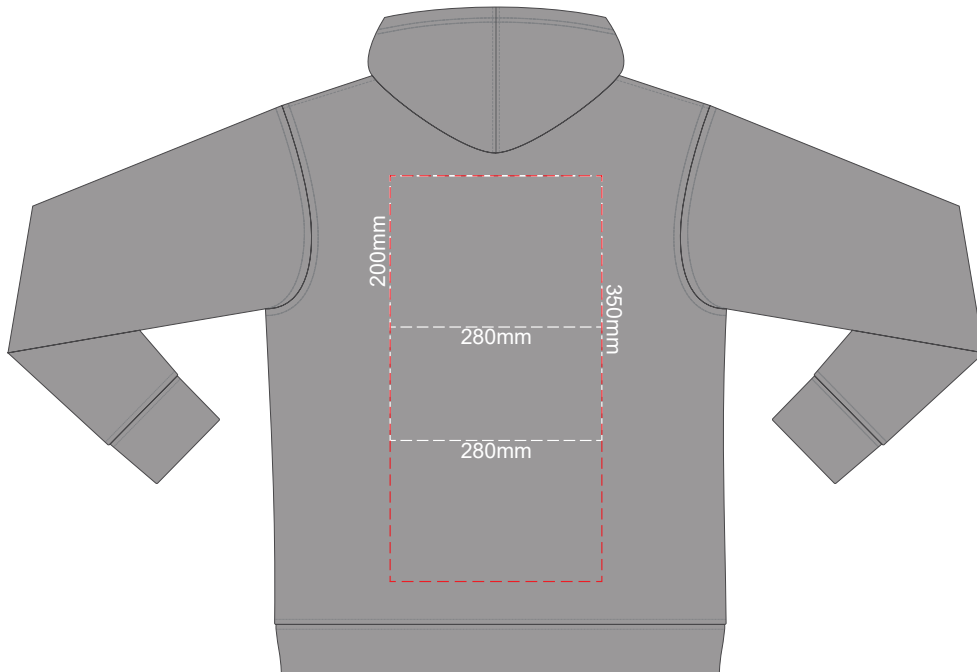

Ecrú
Heather Grey
Graphite
Red
Olive
Aqua
Slate Blue
Royal Blue
Navy
Charcoal

10% of Actual Size
Colourflex Transfer

FRONT SMALL

BACK SMALL

Print area 280x200mm can be rotated to best suit.
Branding area can be moved anywhere within the red line.

Ecrú
Heather Grey
Graphite
Red
Olive
Aqua
Slate Blue
Royal Blue
Navy
Charcoal

10% of Actual Size
Colourflex Transfer

FRONT MEDIUM

BACK MEDIUM

Print area 280x200mm can be rotated to best suit.
Branding area can be moved anywhere within the red line.

Ecu
Heather Grey
Graphite
Red
Olive
Aqua
Slate Blue
Royal Blue
Navy
Charcoal

10% of Actual Size
Colourflex Transfer

FRONT LARGE

BACK LARGE

Print area 280x200mm can be rotated to best suit.
Branding area can be moved **anywhere within the red line.**

Ecu
Heather Grey
Graphite
Red
Olive
Aqua
Slate Blue
Royal Blue
Navy
Charcoal

10% of Actual Size
Colourflex Transfer

FRONT XL

BACK XL

Print area 280x200mm can be rotated to best suit.
Branding area can be moved **anywhere within the red line.**