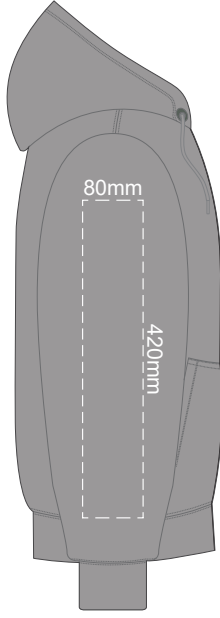

Ecu
Heather Grey
Graphite
Red
Olive
Aqua
Slate Blue
Royal Blue
Navy
Charcoal

10% of Actual Size
Colourflex Transfer

FRONT 3XL

BACK 3XL

Print area 280x200mm can be rotated to best suit.
Branding area can be moved anywhere within the red line.

Ecu
Heather Grey
Graphite
Red
Olive
Aqua
Slate Blue
Royal Blue
Navy
Charcoal

10% of Actual Size
Colourflex Transfer

FRONT 4XL

BACK 4XL

Print area 280x200mm can be rotated to best suit.
Branding area can be moved **anywhere within the red line.**

Ecrú
Heather Grey
Graphite
Red
Olive
Aqua
Slate Blue
Royal Blue
Navy
Charcoal
Black

10% of Actual Size
Colourflex Transfer

10% of Actual Size
Colourflex Transfer

SIDE 1 XS

SIDE 2 XS

SIDE 1 SMALL

SIDE 2 SMALL

10% of Actual Size
Colourflex Transfer

10% of Actual Size
Colourflex Transfer

SIDE 1 MEDIUM

SIDE 2 MEDIUM

SIDE 1 LARGE

SIDE 2 LARGE

Ecru
Heather Grey
Graphite
Red
Olive
Aqua
Slate Blue
Royal Blue
Navy
Charcoal