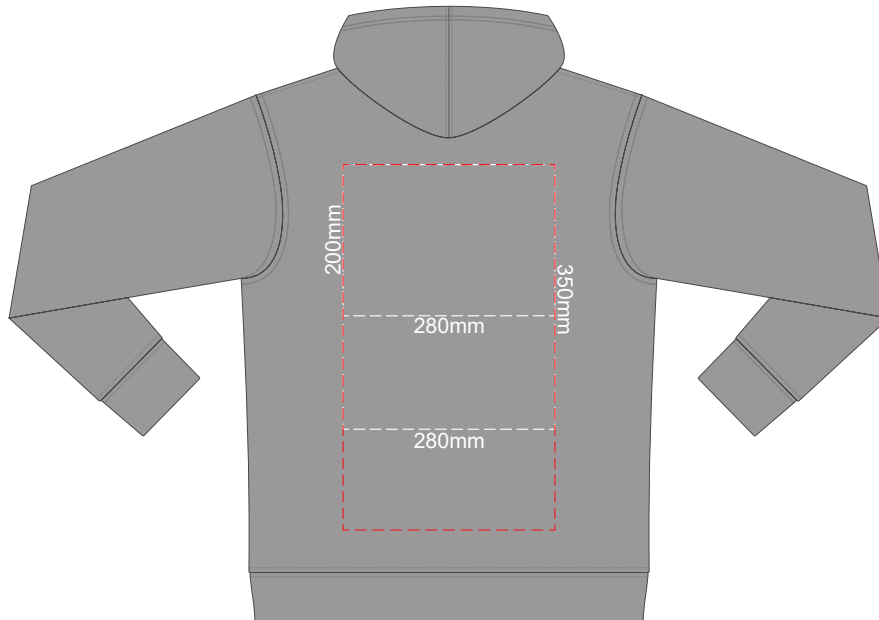

10% of Actual Size
Screen Print (3 col max)

FRONT 4XL

BACK 4XL

Ecru
Heather Grey
Graphite
Red
Olive
Aqua
Slate Blue
Royal Blue
Navy
Charcoal

10% of Actual Size
Colourflex Transfer

FRONT XS

BACK XS

Print area 280x200mm can be rotated to best suit.
Branding area can be moved **anywhere within the red line.**

Ecrú
Heather Grey
Graphite
Red
Olive
Aqua
Slate Blue
Royal Blue
Navy
Charcoal

10% of Actual Size
Colourflex Transfer

FRONT SMALL

BACK SMALL

Print area 280x200mm can be rotated to best suit.
Branding area can be moved anywhere within the red line.

Ecrú
Heather Grey
Graphite
Red
Olive
Aqua
Slate Blue
Royal Blue
Navy
Charcoal

10% of Actual Size
Colourflex Transfer

FRONT MEDIUM

BACK MEDIUM

Print area 280x200mm can be rotated to best suit.
Branding area can be moved anywhere within the red line.

Ecu
Heather Grey
Graphite
Red
Olive
Aqua
Slate Blue
Royal Blue
Navy
Charcoal

10% of Actual Size
Colourflex Transfer

FRONT LARGE

BACK LARGE

Print area 280x200mm can be rotated to best suit.
Branding area can be moved **anywhere within the red line.**