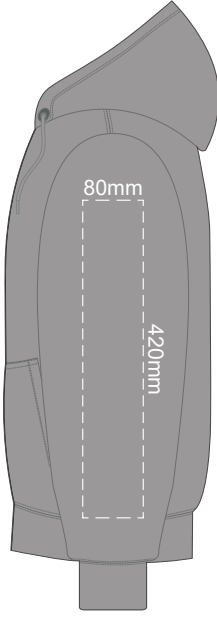

Ecu
Heather Grey
Graphite
Red
Olive
Aqua
Slate Blue
Royal Blue
Navy
Charcoal

10% of Actual Size
Colourflex Transfer

FRONT 3XL

BACK 3XL

Print area 280x200mm can be rotated to best suit.
Branding area can be moved anywhere within the red line.

Ecu
Heather Grey
Graphite
Red
Olive
Aqua
Slate Blue
Royal Blue
Navy
Charcoal

10% of Actual Size
Colourflex Transfer

FRONT 4XL

BACK 4XL

Print area 280x200mm can be rotated to best suit.
Branding area can be moved **anywhere within the red line.**

Ecrú
Heather Grey
Graphite
Red
Olive
Aqua
Slate Blue
Royal Blue
Navy
Charcoal
Black

10% of Actual Size
Colourflex Transfer

10% of Actual Size
Colourflex Transfer

SIDE 1 XS

SIDE 2 XS

SIDE 1 SMALL

SIDE 2 SMALL

10% of Actual Size
Colourflex Transfer

10% of Actual Size
Colourflex Transfer

SIDE 1 MEDIUM

SIDE 2 MEDIUM

SIDE 1 LARGE

SIDE 2 LARGE

Ecru
Heather Grey
Graphite
Red
Olive
Aqua
Slate Blue
Royal Blue
Navy
Charcoal