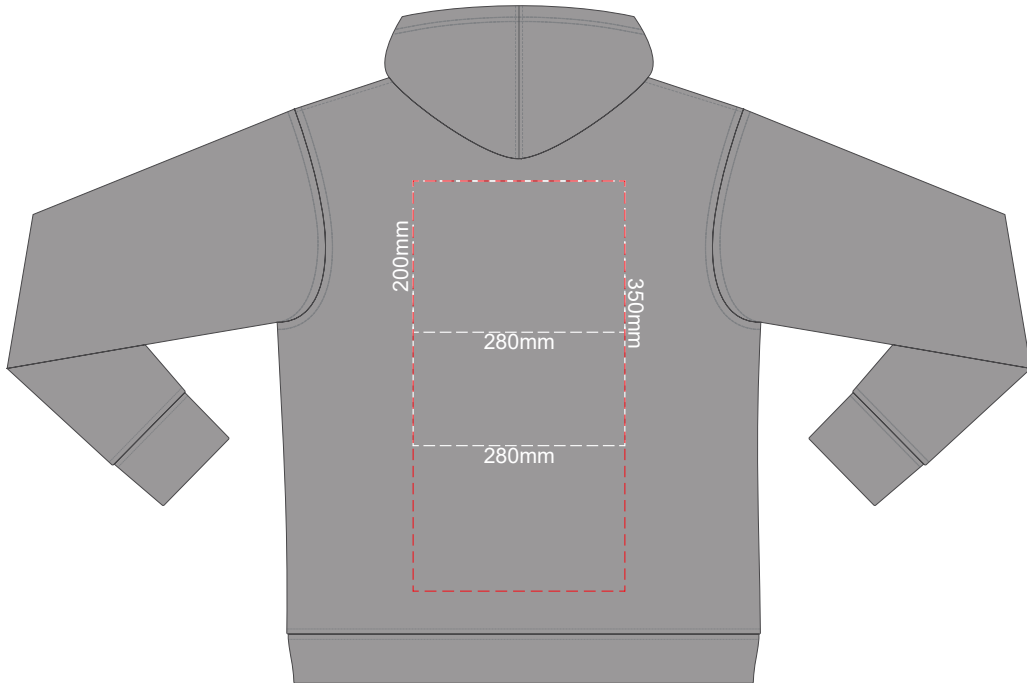

Ecrú
Heather Grey
Graphite
Red
Olive
Aqua
Slate Blue
Royal Blue
Navy
Charcoal

10% of Actual Size
Colourflex Transfer

FRONT MEDIUM

BACK MEDIUM

Print area 280x200mm can be rotated to best suit.
Branding area can be moved anywhere within the red line.

Ecu
Heather Grey
Graphite
Red
Olive
Aqua
Slate Blue
Royal Blue
Navy
Charcoal

10% of Actual Size
Colourflex Transfer

FRONT LARGE

BACK LARGE

Print area 280x200mm can be rotated to best suit.
Branding area can be moved **anywhere within the red line.**

Ecu
Heather Grey
Graphite
Red
Olive
Aqua
Slate Blue
Royal Blue
Navy
Charcoal

10% of Actual Size
Colourflex Transfer

FRONT XL

BACK XL

Print area 280x200mm can be rotated to best suit.
Branding area can be moved **anywhere within the red line.**

Ecu
Heather Grey
Graphite
Red
Olive
Aqua
Slate Blue
Royal Blue
Navy
Charcoal

10% of Actual Size
Colourflex Transfer

FRONT 2XL

BACK 2XL

Print area 280x200mm can be rotated to best suit.
Branding area can be moved **anywhere within the red line.**