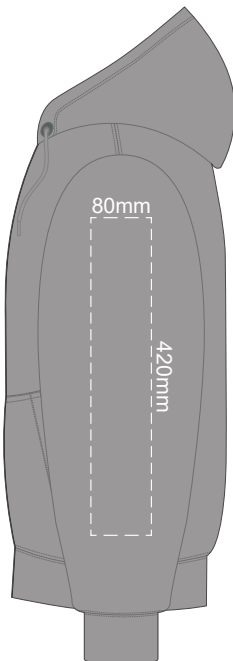

Ecu
Heather Grey
Graphite
Red
Olive
Aqua
Slate Blue
Royal Blue
Navy
Charcoal

10% of Actual Size
Colourflex Transfer

FRONT 4XL

BACK 4XL

Print area 280x200mm can be rotated to best suit.
Branding area can be moved **anywhere within the red line.**

Ecrú
Heather Grey
Graphite
Red
Olive
Aqua
Slate Blue
Royal Blue
Navy
Charcoal
Black

10% of Actual Size
Colourflex Transfer

10% of Actual Size
Colourflex Transfer

SIDE 1 XS

SIDE 2 XS

SIDE 1 SMALL

SIDE 2 SMALL

10% of Actual Size
Colourflex Transfer

10% of Actual Size
Colourflex Transfer

SIDE 1 MEDIUM

SIDE 2 MEDIUM

SIDE 1 LARGE

SIDE 2 LARGE

Ecru
Heather Grey
Graphite
Red
Olive
Aqua
Slate Blue
Royal Blue
Navy
Charcoal

10% of Actual Size
Colourflex Transfer

10% of Actual Size
Colourflex Transfer

SIDE 1 XL

SIDE 2 XL

SIDE 1 2XL

SIDE 2 2XL

10% of Actual Size
Colourflex Transfer

10% of Actual Size
Colourflex Transfer