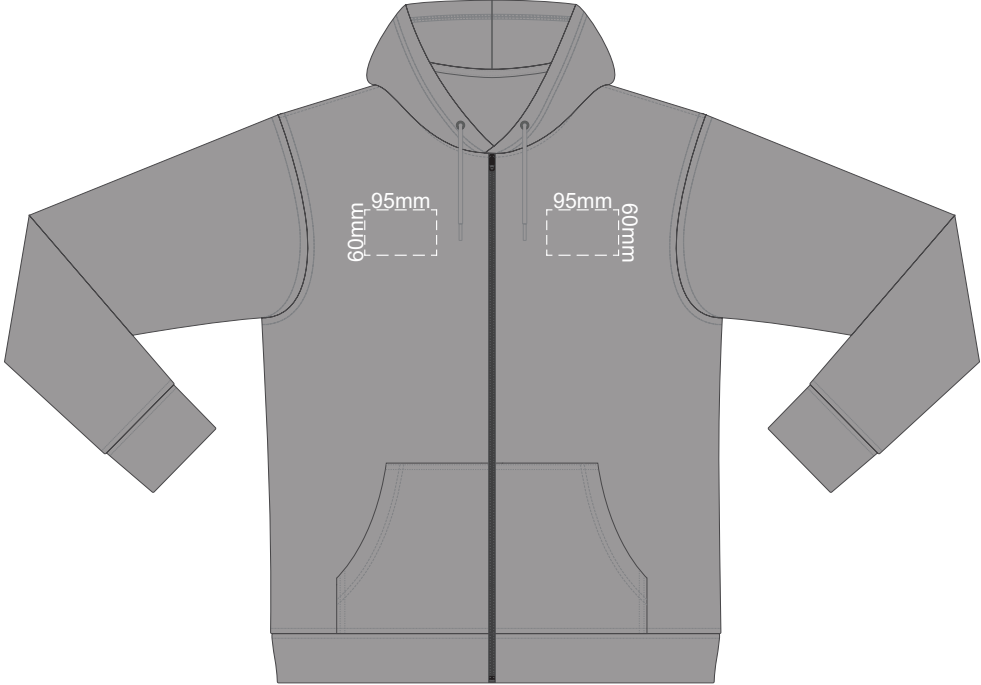

10% of Actual Size
Screen Print (3 col max)

FRONT SMALL

BACK SMALL

Ecrú
Heather Grey
Graphite
Red
Olive
Aqua
Slate Blue
Royal Blue
Navy
Charcoal

10% of Actual Size
Screen Print (3 col max)

FRONT MEDIUM

BACK MEDIUM

Ecru
Heather Grey
Graphite
Red
Olive
Aqua
Slate Blue
Royal Blue
Navy
Charcoal
Black

10% of Actual Size
Screen Print (3 col max)

FRONT LARGE

BACK LARGE

Ecru
Heather Grey
Graphite
Red
Olive
Aqua
Slate Blue
Royal Blue
Navy
Charcoal
Black

10% of Actual Size
Screen Print (3 col max)

FRONT XL

BACK XL

Ecrú
Heather Grey
Graphite
Red
Olive
Aqua
Slate Blue
Royal Blue
Navy
Charcoal
Black

10% of Actual Size
Screen Print (3 col max)

FRONT 2XL

BACK 2XL

10% of Actual Size
Screen Print (3 col max)

FRONT 4XL

BACK 4XL

Ecru
Heather Grey
Graphite
Red
Olive
Aqua
Slate Blue
Royal Blue
Navy
Charcoal

10% of Actual Size
Colourflex Transfer

FRONT XS

BACK XS

Print area 280x200mm can be rotated to best suit.
Branding area can be moved **anywhere within the red line.**