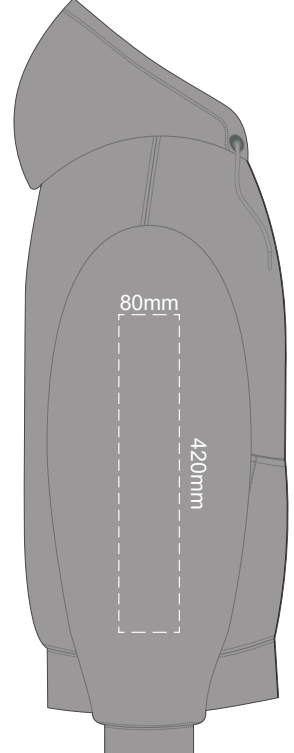

10% of Actual Size
Colourflex Transfer

10% of Actual Size
Colourflex Transfer

SIDE 1 MEDIUM

SIDE 2 MEDIUM

SIDE 1 LARGE

SIDE 2 LARGE

Ecru
Heather Grey
Graphite
Red
Olive
Aqua
Slate Blue
Royal Blue
Navy
Charcoal

10% of Actual Size
Colourflex Transfer

10% of Actual Size
Colourflex Transfer

SIDE 1 XL

SIDE 2 XL

SIDE 1 2XL

SIDE 2 2XL

10% of Actual Size
Colourflex Transfer

10% of Actual Size
Colourflex Transfer

SIDE 1 3XL

SIDE 2 3XL

SIDE 1 4XL

SIDE 2 4XL

Ecrú
Heather Grey
Graphite
Red
Olive
Aqua
Slate Blue
Royal Blue
Navy
Charcoal
Black

10% of Actual Size
Embroidery

FRONT XS

10% of Actual Size
Embroidery