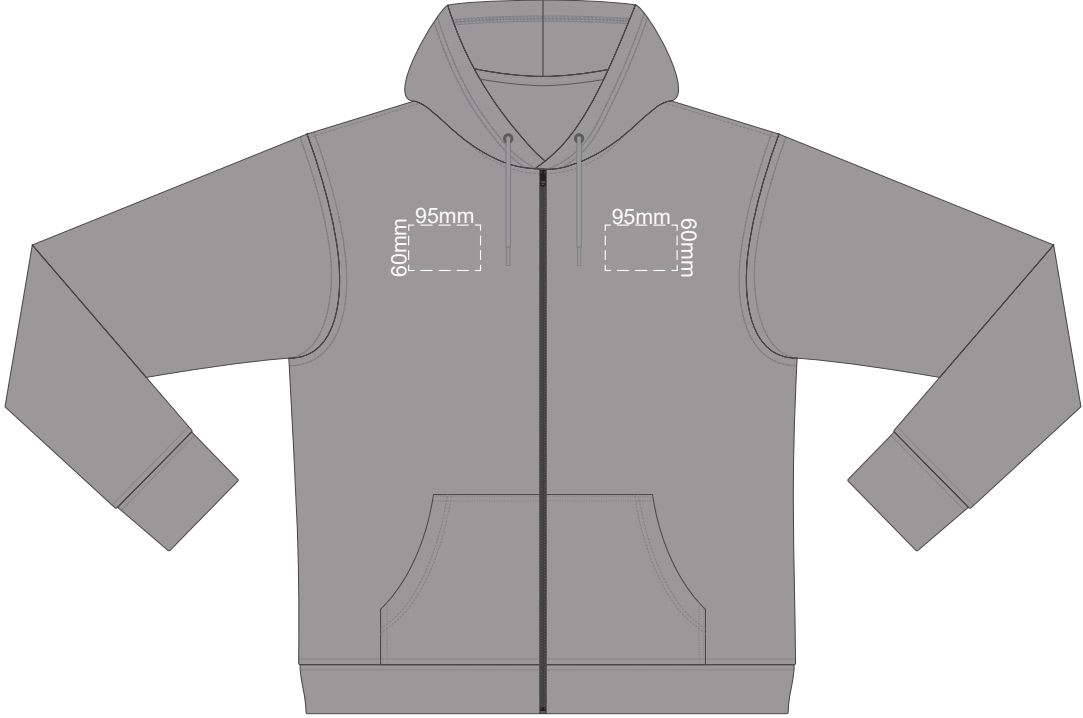

Ecu
Heather Grey
Graphite
Red
Olive
Aqua
Slate Blue
Royal Blue
Navy
Charcoal

10% of Actual Size
Colourflex Transfer

FRONT LARGE

BACK LARGE

Print area 280x200mm can be rotated to best suit.
Branding area can be moved **anywhere within the red line.**

Ecu
Heather Grey
Graphite
Red
Olive
Aqua
Slate Blue
Royal Blue
Navy
Charcoal

10% of Actual Size
Colourflex Transfer

FRONT XL

BACK XL

Print area 280x200mm can be rotated to best suit.
Branding area can be moved **anywhere within the red line.**

Ecu
Heather Grey
Graphite
Red
Olive
Aqua
Slate Blue
Royal Blue
Navy
Charcoal

10% of Actual Size
Colourflex Transfer

FRONT 2XL

BACK 2XL

Print area 280x200mm can be rotated to best suit.
Branding area can be moved **anywhere within the red line.**

Ecu
Heather Grey
Graphite
Red
Olive
Aqua
Slate Blue
Royal Blue
Navy
Charcoal

10% of Actual Size
Colourflex Transfer

FRONT 3XL

BACK 3XL

Print area 280x200mm can be rotated to best suit.
Branding area can be moved anywhere within the red line.