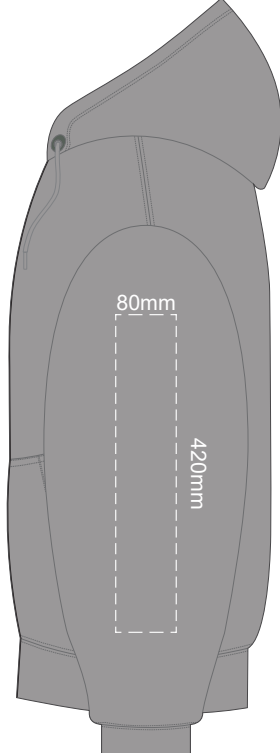

10% of Actual Size
Colourflex Transfer

10% of Actual Size
Colourflex Transfer

SIDE 1 MEDIUM

SIDE 2 MEDIUM

SIDE 1 LARGE

SIDE 2 LARGE

Ecru
Heather Grey
Graphite
Red
Olive
Aqua
Slate Blue
Royal Blue
Navy
Charcoal

10% of Actual Size
Colourflex Transfer

10% of Actual Size
Colourflex Transfer

SIDE 1 XL

SIDE 2 XL

SIDE 1 2XL

SIDE 2 2XL

10% of Actual Size
Colourflex Transfer

10% of Actual Size
Colourflex Transfer

SIDE 1 3XL

SIDE 2 3XL

SIDE 1 4XL

SIDE 2 4XL

Ecrú
Heather Grey
Graphite
Red
Olive
Aqua
Slate Blue
Royal Blue
Navy
Charcoal
Black

10% of Actual Size
Embroidery

FRONT XS

10% of Actual Size
Embroidery