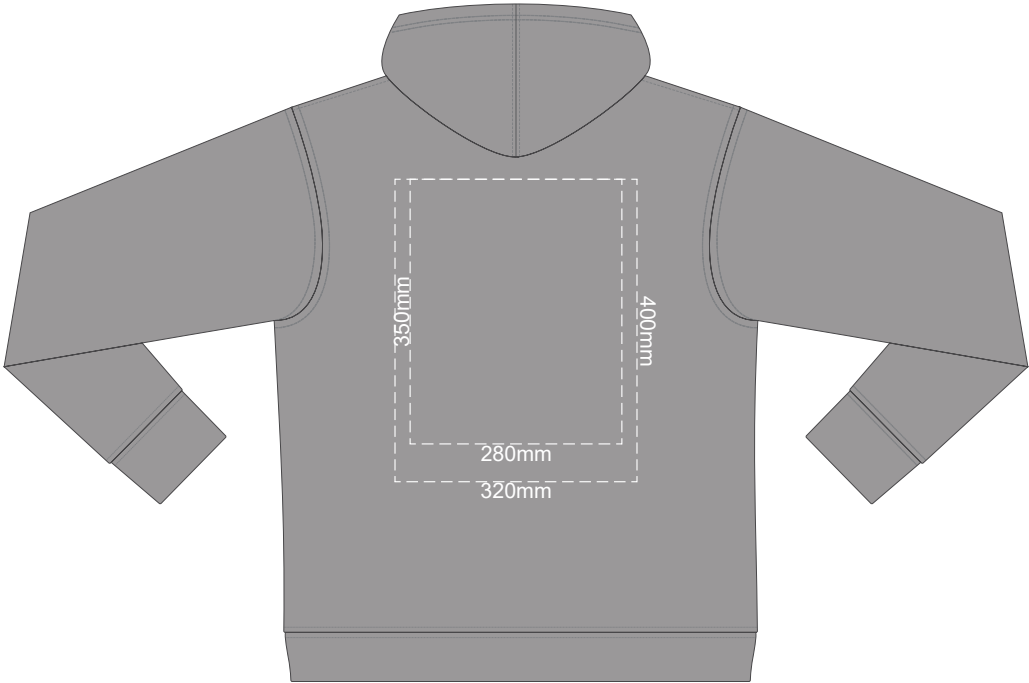

10% of Actual Size
Screen Print (3 col max)

FRONT XL

BACK XL

Ecrú
Heather Grey
Graphite
Red
Olive
Aqua
Slate Blue
Royal Blue
Navy
Charcoal
Black

10% of Actual Size
Screen Print (3 col max)

FRONT 2XL

BACK 2XL

10% of Actual Size
Screen Print (3 col max)

FRONT 4XL

BACK 4XL

Ecru
Heather Grey
Graphite
Red
Olive
Aqua
Slate Blue
Royal Blue
Navy
Charcoal

10% of Actual Size
Colourflex Transfer

FRONT XS

BACK XS

Print area 280x200mm can be rotated to best suit.
Branding area can be moved **anywhere within the red line.**

Ecrú
Heather Grey
Graphite
Red
Olive
Aqua
Slate Blue
Royal Blue
Navy
Charcoal

10% of Actual Size
Colourflex Transfer

FRONT SMALL

BACK SMALL

Print area 280x200mm can be rotated to best suit.
Branding area can be moved anywhere within the red line.

Ecrú
Heather Grey
Graphite
Red
Olive
Aqua
Slate Blue
Royal Blue
Navy
Charcoal

10% of Actual Size
Colourflex Transfer

FRONT MEDIUM

BACK MEDIUM

Print area 280x200mm can be rotated to best suit.
Branding area can be moved anywhere within the red line.