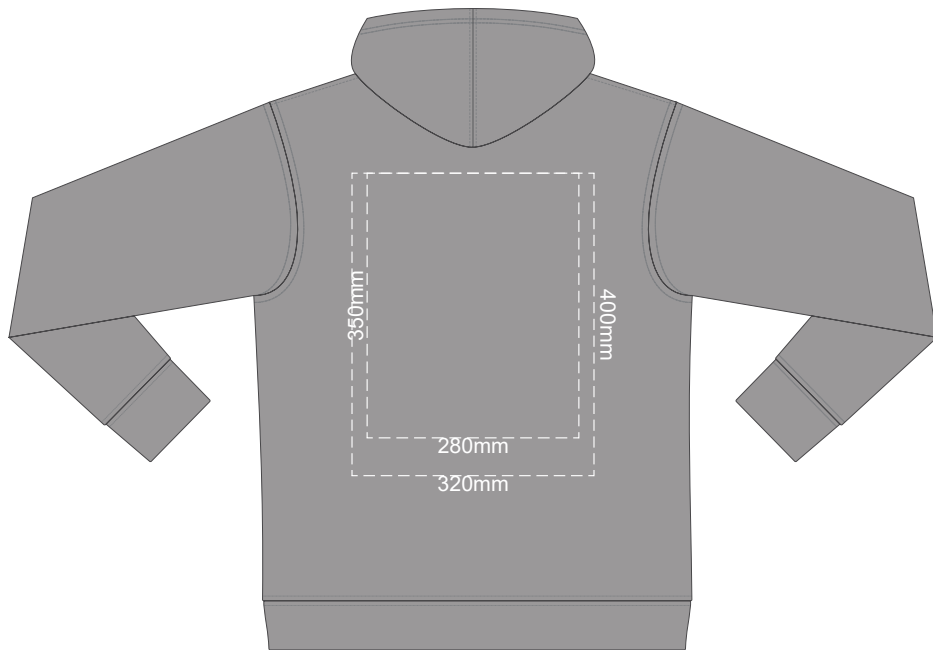

Ecru
Heather Grey
Graphite
Red
Olive
Aqua
Slate Blue
Royal Blue
Navy
Charcoal
Black

10% of Actual Size
Screen Print (3 col max)

BACK LARGE