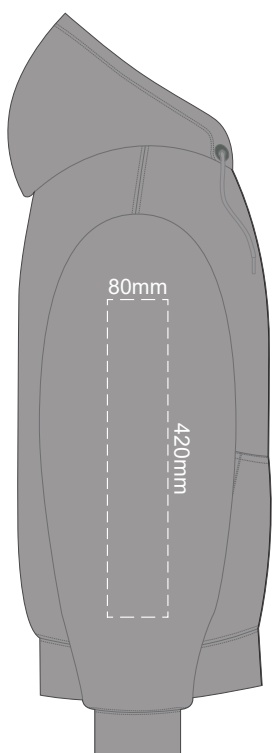

10% of Actual Size
Colourflex Transfer

10% of Actual Size
Colourflex Transfer

SIDE 1 MEDIUM

SIDE 2 MEDIUM

SIDE 1 LARGE

SIDE 2 LARGE

Ecru
Heather Grey
Graphite
Red
Olive
Aqua
Slate Blue
Royal Blue
Navy
Charcoal

10% of Actual Size
Colourflex Transfer

10% of Actual Size
Colourflex Transfer

SIDE 1 XL

SIDE 2 XL

SIDE 1 2XL

SIDE 2 2XL

10% of Actual Size
Colourflex Transfer

10% of Actual Size
Colourflex Transfer

SIDE 1 3XL

SIDE 2 3XL

SIDE 1 4XL

SIDE 2 4XL

Ecrú
Heather Grey
Graphite
Red
Olive
Aqua
Slate Blue
Royal Blue
Navy
Charcoal
Black

10% of Actual Size
Embroidery

FRONT XS

10% of Actual Size
Embroidery