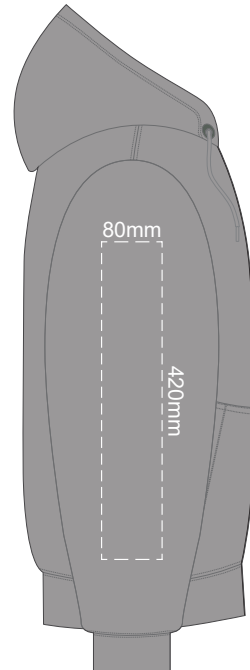

Ecu
Heather Grey
Graphite
Red
Olive
Aqua
Slate Blue
Royal Blue
Navy
Charcoal

10% of Actual Size
Colourflex Transfer

FRONT 4XL

BACK 4XL

Print area 280x200mm can be rotated to best suit.
Branding area can be moved **anywhere within the red line.**

Ecrú
Heather Grey
Graphite
Red
Olive
Aqua
Slate Blue
Royal Blue
Navy
Charcoal
Black

10% of Actual Size
Colourflex Transfer

10% of Actual Size
Colourflex Transfer

SIDE 1 XS

SIDE 2 XS

SIDE 1 SMALL

SIDE 2 SMALL

10% of Actual Size
Colourflex Transfer

10% of Actual Size
Colourflex Transfer

SIDE 1 MEDIUM

SIDE 2 MEDIUM

SIDE 1 LARGE

SIDE 2 LARGE

Ecru
Heather Grey
Graphite
Red
Olive
Aqua
Slate Blue
Royal Blue
Navy
Charcoal

10% of Actual Size
Colourflex Transfer

10% of Actual Size
Colourflex Transfer

SIDE 1 XL

SIDE 2 XL

SIDE 1 2XL

SIDE 2 2XL

10% of Actual Size
Colourflex Transfer

10% of Actual Size
Colourflex Transfer