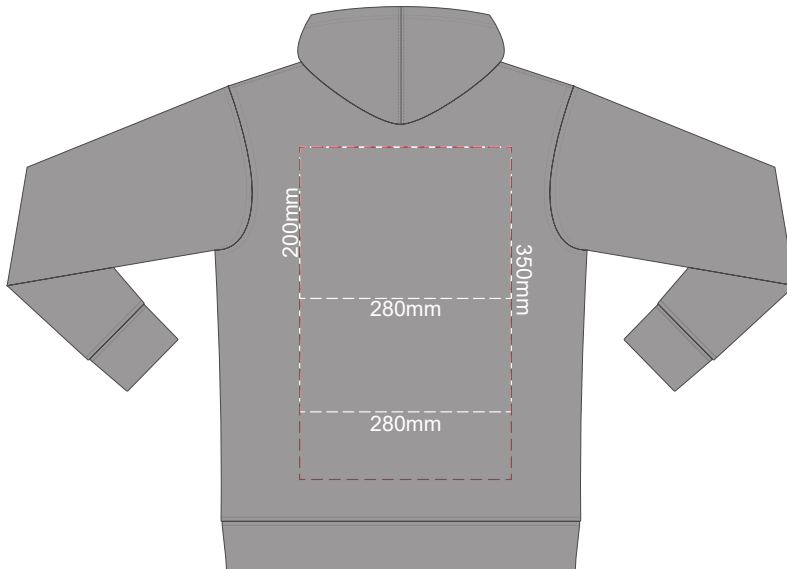

10% of Actual Size
Screen Print (3 col max)

FRONT 4XL

BACK 4XL

Ecru
Heather Grey
Graphite
Red
Olive
Aqua
Slate Blue
Royal Blue
Navy
Charcoal

10% of Actual Size
Colourflex Transfer

FRONT XS

BACK XS

Print area 280x200mm can be rotated to best suit.
Branding area can be moved **anywhere within the red line.**

Ecrú
Heather Grey
Graphite
Red
Olive
Aqua
Slate Blue
Royal Blue
Navy
Charcoal

10% of Actual Size
Colourflex Transfer

FRONT SMALL

BACK SMALL

Print area 280x200mm can be rotated to best suit.
Branding area can be moved anywhere within the red line.

Ecrú
Heather Grey
Graphite
Red
Olive
Aqua
Slate Blue
Royal Blue
Navy
Charcoal

10% of Actual Size
Colourflex Transfer

FRONT MEDIUM

BACK MEDIUM

Print area 280x200mm can be rotated to best suit.
Branding area can be moved anywhere within the red line.

Ecu
Heather Grey
Graphite
Red
Olive
Aqua
Slate Blue
Royal Blue
Navy
Charcoal

10% of Actual Size
Colourflex Transfer

FRONT LARGE

BACK LARGE

Print area 280x200mm can be rotated to best suit.
Branding area can be moved **anywhere within the red line.**