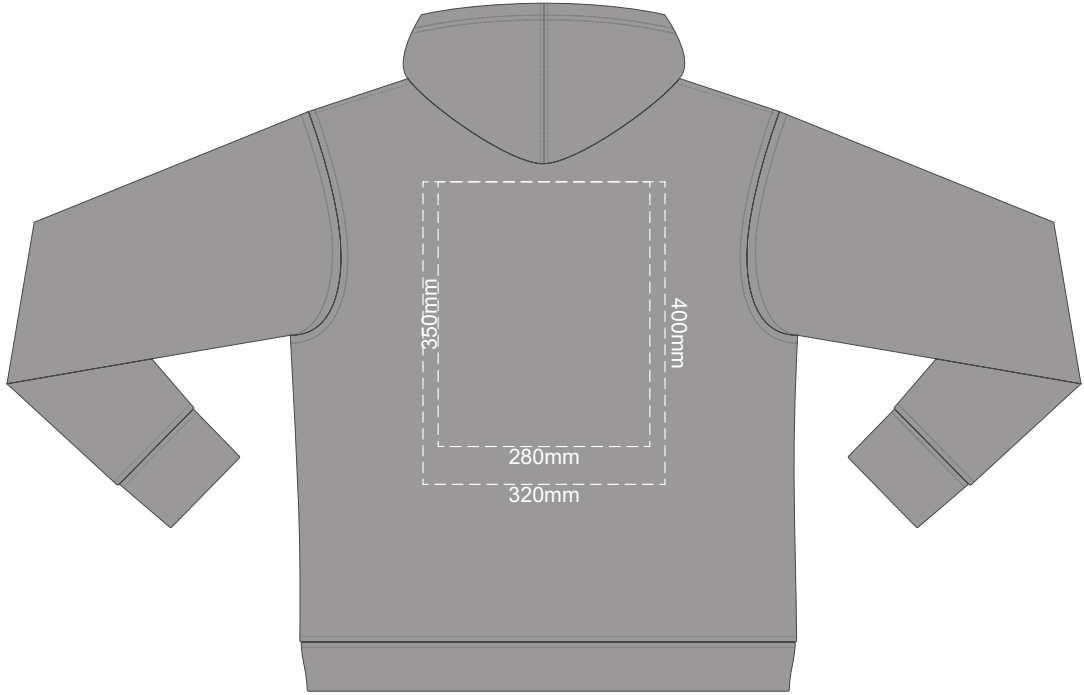

Ecu
Heather Grey
Graphite
Red
Olive
Aqua
Slate Blue
Royal Blue
Navy
Charcoal

10% of Actual Size
Screen Print (3 col max)

BACK 3XL