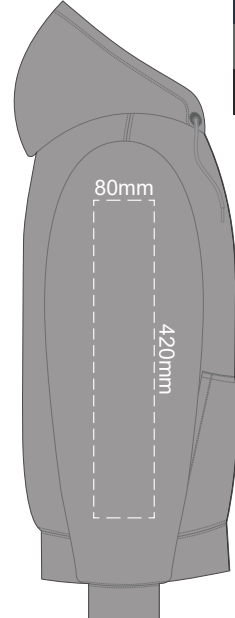

Ecu
Heather Grey
Graphite
Red
Olive
Aqua
Slate Blue
Royal Blue
Navy
Charcoal

10% of Actual Size
Colourflex Transfer

FRONT 4XL

BACK 4XL

Print area 280x200mm can be rotated to best suit.
Branding area can be moved **anywhere within the red line.**

Ecrú
Heather Grey
Graphite
Red
Olive
Aqua
Slate Blue
Royal Blue
Navy
Charcoal
Black

10% of Actual Size
Colourflex Transfer

10% of Actual Size
Colourflex Transfer

SIDE 1 XS

SIDE 2 XS

SIDE 1 SMALL

SIDE 2 SMALL

10% of Actual Size
Colourflex Transfer

10% of Actual Size
Colourflex Transfer

SIDE 1 MEDIUM

SIDE 2 MEDIUM

SIDE 1 LARGE

SIDE 2 LARGE

Ecru
Heather Grey
Graphite
Red
Olive
Aqua
Slate Blue
Royal Blue
Navy
Charcoal

10% of Actual Size
Colourflex Transfer

10% of Actual Size
Colourflex Transfer

SIDE 1 XL

SIDE 2 XL

SIDE 1 2XL

SIDE 2 2XL

10% of Actual Size
Colourflex Transfer

10% of Actual Size
Colourflex Transfer