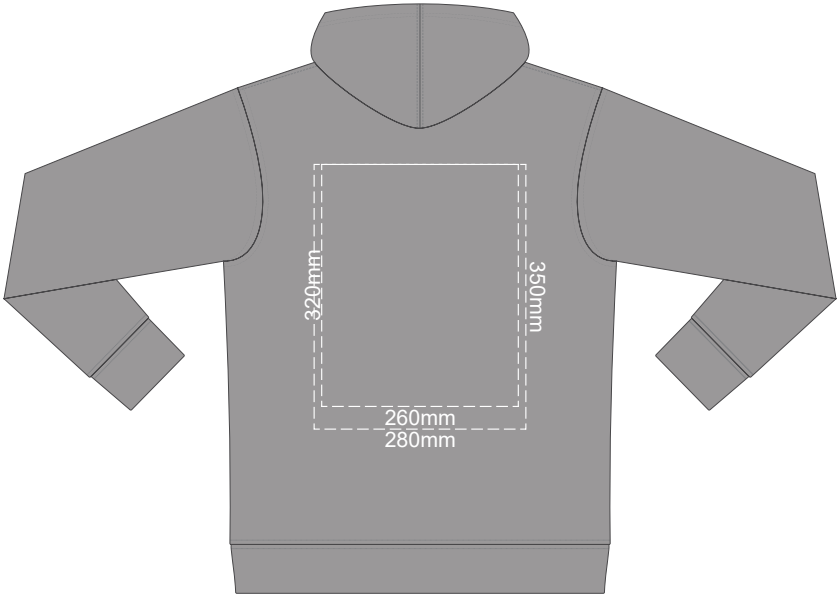

10% of Actual Size
Screen Print (3 col max)

FRONT SMALL

BACK SMALL

Ecrú
Heather Grey
Graphite
Red
Olive
Aqua
Slate Blue
Royal Blue
Navy
Charcoal

10% of Actual Size
Screen Print (3 col max)

FRONT MEDIUM

BACK MEDIUM

10% of Actual Size
Screen Print (3 col max)

FRONT 4XL

BACK 4XL

Ecru
Heather Grey
Graphite
Red
Olive
Aqua
Slate Blue
Royal Blue
Navy
Charcoal

10% of Actual Size
Colourflex Transfer

FRONT XS

BACK XS

Print area 280x200mm can be rotated to best suit.
Branding area can be moved **anywhere within the red line.**

Ecrú
Heather Grey
Graphite
Red
Olive
Aqua
Slate Blue
Royal Blue
Navy
Charcoal

10% of Actual Size
Colourflex Transfer

FRONT SMALL

BACK SMALL

Print area 280x200mm can be rotated to best suit.
Branding area can be moved anywhere within the red line.

Ecrú
Heather Grey
Graphite
Red
Olive
Aqua
Slate Blue
Royal Blue
Navy
Charcoal

10% of Actual Size
Colourflex Transfer

FRONT MEDIUM

BACK MEDIUM

Print area 280x200mm can be rotated to best suit.
Branding area can be moved anywhere within the red line.