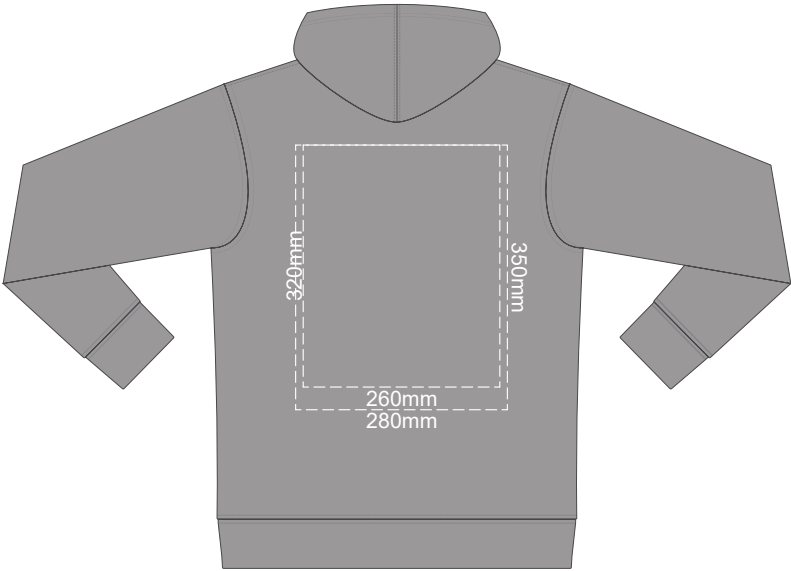

Ecru
Heather Grey
Graphite
Red
Olive
Aqua
Slate Blue
Royal Blue
Navy
Charcoal
Black

10% of Actual Size
Screen Print (3 col max)

BACK XS