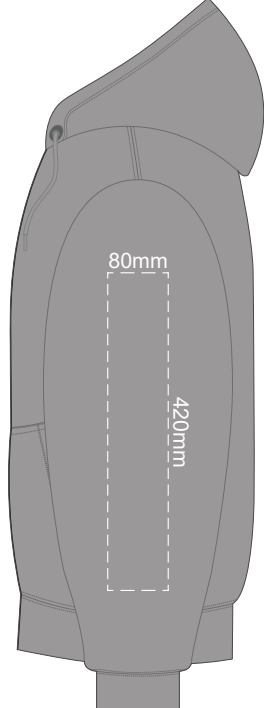

Ecu
Heather Grey
Graphite
Red
Olive
Aqua
Slate Blue
Royal Blue
Navy
Charcoal

10% of Actual Size
Colourflex Transfer

FRONT 4XL

BACK 4XL

Print area 280x200mm can be rotated to best suit.
Branding area can be moved **anywhere within the red line.**

10% of Actual Size
Colourflex Transfer

10% of Actual Size
Colourflex Transfer

SIDE 1 MEDIUM

SIDE 2 MEDIUM

SIDE 1 LARGE

SIDE 2 LARGE

Ecru
Heather Grey
Graphite
Red
Olive
Aqua
Slate Blue
Royal Blue
Navy
Charcoal

10% of Actual Size
Colourflex Transfer

10% of Actual Size
Colourflex Transfer

SIDE 1 XL

SIDE 2 XL

SIDE 1 2XL

SIDE 2 2XL

10% of Actual Size
Colourflex Transfer

10% of Actual Size
Colourflex Transfer

SIDE 1 3XL

SIDE 2 3XL

SIDE 1 4XL

SIDE 2 4XL

Ecrú
Heather Grey
Graphite
Red
Olive
Aqua
Slate Blue
Royal Blue
Navy
Charcoal
Black

10% of Actual Size
Embroidery

FRONT XS

10% of Actual Size
Embroidery