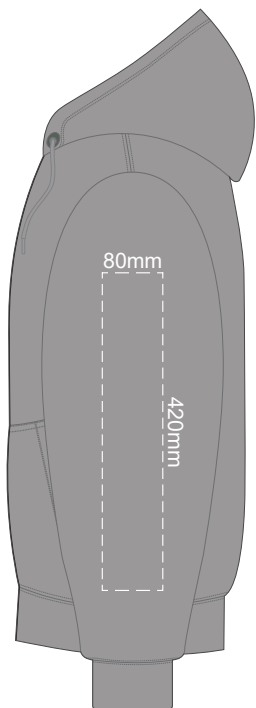

Ecu
Heather Grey
Graphite
Red
Olive
Aqua
Slate Blue
Royal Blue
Navy
Charcoal

10% of Actual Size
Colourflex Transfer

FRONT 4XL

BACK 4XL

Print area 280x200mm can be rotated to best suit.
Branding area can be moved **anywhere within the red line.**

Ecrú
Heather Grey
Graphite
Red
Olive
Aqua
Slate Blue
Royal Blue
Navy
Charcoal
Black

10% of Actual Size
Colourflex Transfer

10% of Actual Size
Colourflex Transfer

SIDE 1 XS

SIDE 2 XS

SIDE 1 SMALL

SIDE 2 SMALL

10% of Actual Size
Colourflex Transfer

10% of Actual Size
Colourflex Transfer

SIDE 1 MEDIUM

SIDE 2 MEDIUM

SIDE 1 LARGE

SIDE 2 LARGE

Ecru
Heather Grey
Graphite
Red
Olive
Aqua
Slate Blue
Royal Blue
Navy
Charcoal

10% of Actual Size
Colourflex Transfer

10% of Actual Size
Colourflex Transfer

SIDE 1 XL

SIDE 2 XL

SIDE 1 2XL

SIDE 2 2XL

10% of Actual Size
Colourflex Transfer

10% of Actual Size
Colourflex Transfer