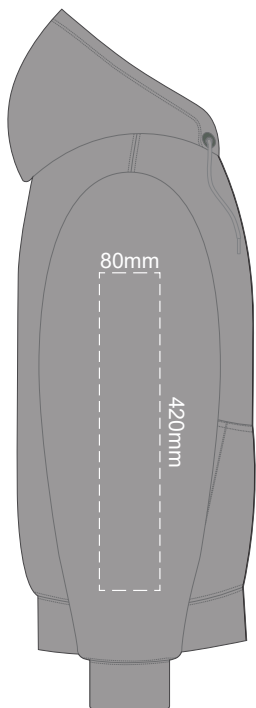

Ecu
Heather Grey
Graphite
Red
Olive
Aqua
Slate Blue
Royal Blue
Navy
Charcoal

10% of Actual Size
Colourflex Transfer

FRONT 4XL

BACK 4XL

Print area 280x200mm can be rotated to best suit.
Branding area can be moved **anywhere within the red line.**

Ecrú
Heather Grey
Graphite
Red
Olive
Aqua
Slate Blue
Royal Blue
Navy
Charcoal
Black

10% of Actual Size
Colourflex Transfer

10% of Actual Size
Colourflex Transfer

SIDE 1 XS

SIDE 2 XS

SIDE 1 SMALL

SIDE 2 SMALL

10% of Actual Size
Colourflex Transfer

10% of Actual Size
Colourflex Transfer

SIDE 1 MEDIUM

SIDE 2 MEDIUM

SIDE 1 LARGE

SIDE 2 LARGE

Ecru
Heather Grey
Graphite
Red
Olive
Aqua
Slate Blue
Royal Blue
Navy
Charcoal

10% of Actual Size
Colourflex Transfer

10% of Actual Size
Colourflex Transfer

SIDE 1 XL

SIDE 2 XL

SIDE 1 2XL

SIDE 2 2XL

10% of Actual Size
Colourflex Transfer

10% of Actual Size
Colourflex Transfer