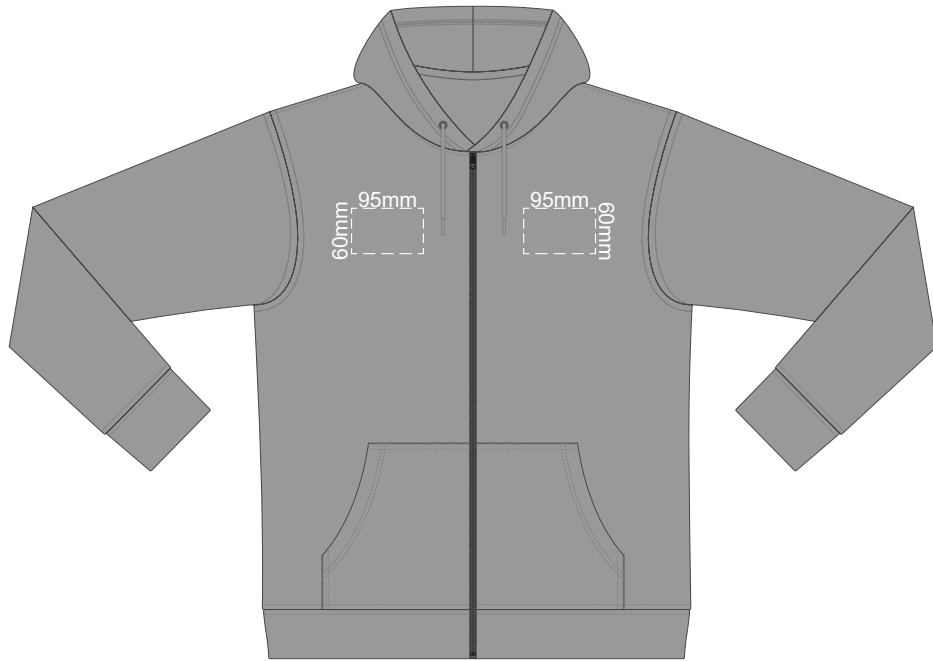

Ecrú
Heather Grey
Graphite
Red
Olive
Aqua
Slate Blue
Royal Blue
Navy
Charcoal

10% of Actual Size
Colourflex Transfer

FRONT SMALL

BACK SMALL

Print area 280x200mm can be rotated to best suit.
Branding area can be moved anywhere within the red line.

Ecrú
Heather Grey
Graphite
Red
Olive
Aqua
Slate Blue
Royal Blue
Navy
Charcoal

10% of Actual Size
Colourflex Transfer

FRONT MEDIUM

BACK MEDIUM

Print area 280x200mm can be rotated to best suit.
Branding area can be moved anywhere within the red line.

Ecu
Heather Grey
Graphite
Red
Olive
Aqua
Slate Blue
Royal Blue
Navy
Charcoal

10% of Actual Size
Colourflex Transfer

FRONT LARGE

BACK LARGE

Print area 280x200mm can be rotated to best suit.
Branding area can be moved **anywhere within the red line.**

Ecu
Heather Grey
Graphite
Red
Olive
Aqua
Slate Blue
Royal Blue
Navy
Charcoal

10% of Actual Size
Colourflex Transfer

FRONT XL

BACK XL

Print area 280x200mm can be rotated to best suit.
Branding area can be moved **anywhere within the red line.**