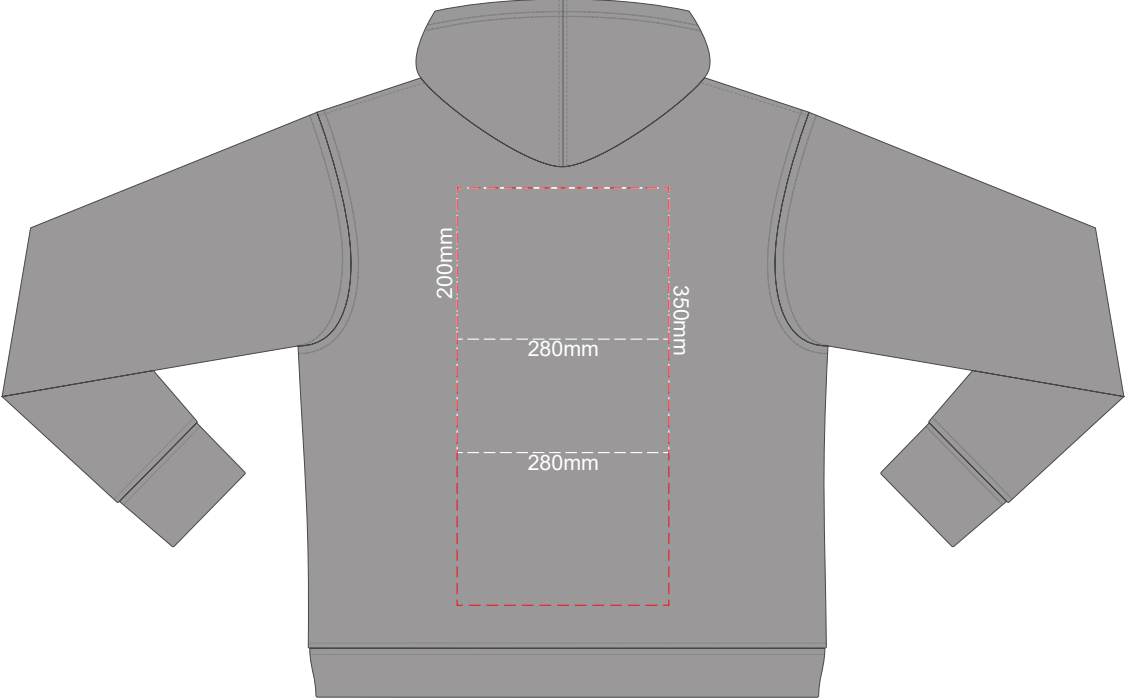

Ecu
Heather Grey
Graphite
Red
Olive
Aqua
Slate Blue
Royal Blue
Navy
Charcoal

10% of Actual Size
Colourflex Transfer

FRONT XL

BACK XL

Print area 280x200mm can be rotated to best suit.
Branding area can be moved **anywhere within the red line.**

Ecu
Heather Grey
Graphite
Red
Olive
Aqua
Slate Blue
Royal Blue
Navy
Charcoal

10% of Actual Size
Colourflex Transfer

FRONT 2XL

BACK 2XL

Print area 280x200mm can be rotated to best suit.
Branding area can be moved **anywhere within the red line.**

Ecu
Heather Grey
Graphite
Red
Olive
Aqua
Slate Blue
Royal Blue
Navy
Charcoal

10% of Actual Size
Colourflex Transfer

FRONT 3XL

BACK 3XL

Print area 280x200mm can be rotated to best suit.
Branding area can be moved anywhere within the red line.

Ecu
Heather Grey
Graphite
Red
Olive
Aqua
Slate Blue
Royal Blue
Navy
Charcoal

10% of Actual Size
Colourflex Transfer

FRONT 4XL

BACK 4XL

Print area 280x200mm can be rotated to best suit.
Branding area can be moved **anywhere within the red line.**