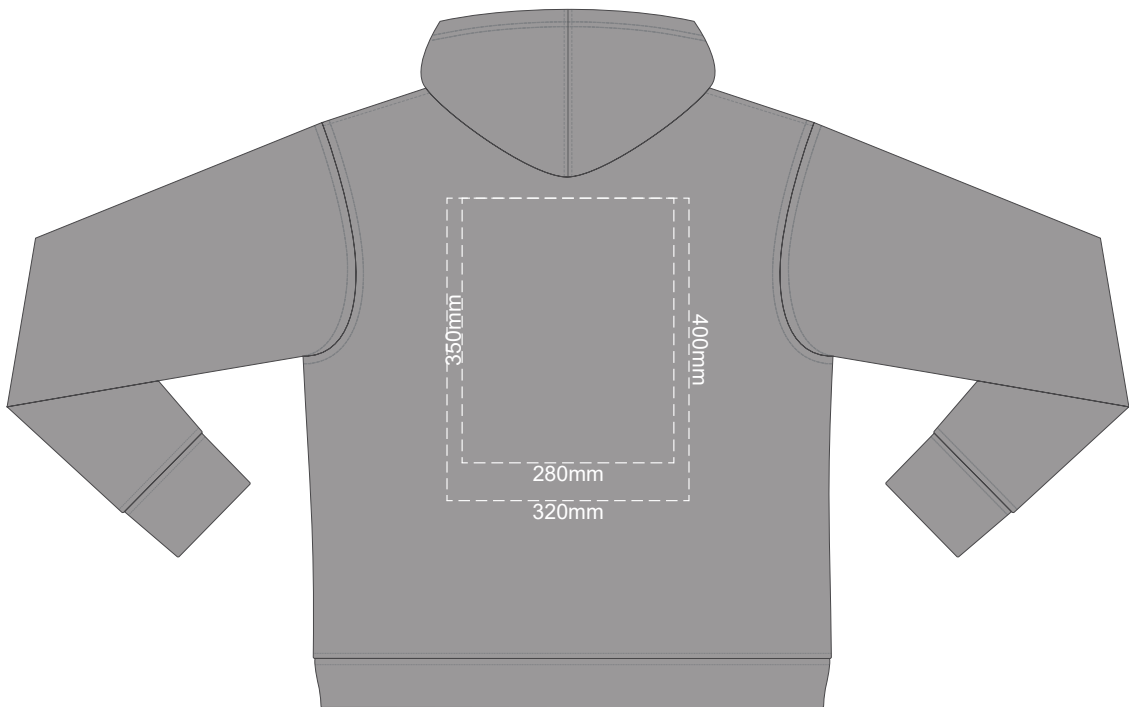

10% of Actual Size
Screen Print (3 col max)

FRONT 4XL

BACK 4XL

Ecru
Heather Grey
Graphite
Red
Olive
Aqua
Slate Blue
Royal Blue
Navy
Charcoal

10% of Actual Size
Colourflex Transfer

FRONT XS

BACK XS

Print area 280x200mm can be rotated to best suit.
Branding area can be moved **anywhere within the red line.**

Ecrú
Heather Grey
Graphite
Red
Olive
Aqua
Slate Blue
Royal Blue
Navy
Charcoal

10% of Actual Size
Colourflex Transfer

FRONT SMALL

BACK SMALL

Print area 280x200mm can be rotated to best suit.
Branding area can be moved anywhere within the red line.

Ecrú
Heather Grey
Graphite
Red
Olive
Aqua
Slate Blue
Royal Blue
Navy
Charcoal

10% of Actual Size
Colourflex Transfer

FRONT MEDIUM

BACK MEDIUM

Print area 280x200mm can be rotated to best suit.
Branding area can be moved anywhere within the red line.

Ecu
Heather Grey
Graphite
Red
Olive
Aqua
Slate Blue
Royal Blue
Navy
Charcoal

10% of Actual Size
Colourflex Transfer

FRONT LARGE

BACK LARGE

Print area 280x200mm can be rotated to best suit.
Branding area can be moved **anywhere within the red line.**