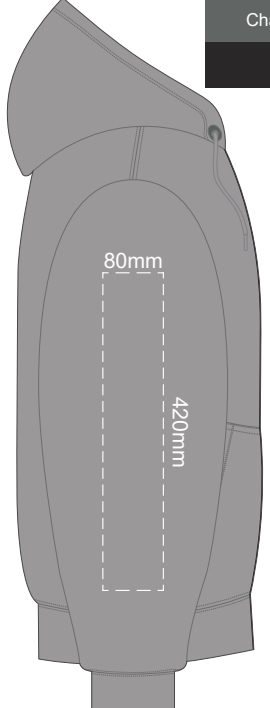

10% of Actual Size
Colourflex Transfer

10% of Actual Size
Colourflex Transfer

SIDE 1 MEDIUM

SIDE 2 MEDIUM

SIDE 1 LARGE

SIDE 2 LARGE

Ecru
Heather Grey
Graphite
Red
Olive
Aqua
Slate Blue
Royal Blue
Navy
Charcoal

10% of Actual Size
Colourflex Transfer

10% of Actual Size
Colourflex Transfer

SIDE 1 XL

SIDE 2 XL

SIDE 1 2XL

SIDE 2 2XL

10% of Actual Size
Colourflex Transfer

10% of Actual Size
Colourflex Transfer

SIDE 1 3XL

SIDE 2 3XL

SIDE 1 4XL

SIDE 2 4XL

Ecrú
Heather Grey
Graphite
Red
Olive
Aqua
Slate Blue
Royal Blue
Navy
Charcoal
Black

10% of Actual Size
Embroidery

FRONT XS

10% of Actual Size
Embroidery