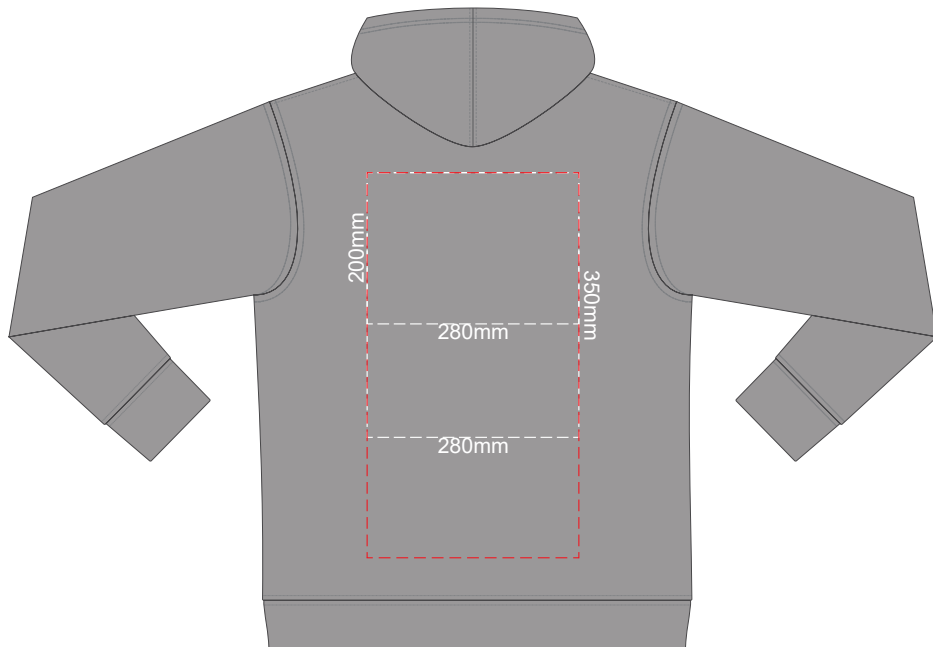

Ecrú
Heather Grey
Graphite
Red
Olive
Aqua
Slate Blue
Royal Blue
Navy
Charcoal

10% of Actual Size
Colourflex Transfer

FRONT SMALL

BACK SMALL

Print area 280x200mm can be rotated to best suit.
Branding area can be moved anywhere within the red line.

Ecrú
Heather Grey
Graphite
Red
Olive
Aqua
Slate Blue
Royal Blue
Navy
Charcoal

10% of Actual Size
Colourflex Transfer

FRONT MEDIUM

BACK MEDIUM

Print area 280x200mm can be rotated to best suit.
Branding area can be moved anywhere within the red line.

Ecu
Heather Grey
Graphite
Red
Olive
Aqua
Slate Blue
Royal Blue
Navy
Charcoal

10% of Actual Size
Colourflex Transfer

FRONT LARGE

BACK LARGE

Print area 280x200mm can be rotated to best suit.
Branding area can be moved **anywhere within the red line.**

Ecu
Heather Grey
Graphite
Red
Olive
Aqua
Slate Blue
Royal Blue
Navy
Charcoal

10% of Actual Size
Colourflex Transfer

FRONT XL

BACK XL

Print area 280x200mm can be rotated to best suit.
Branding area can be moved **anywhere within the red line.**