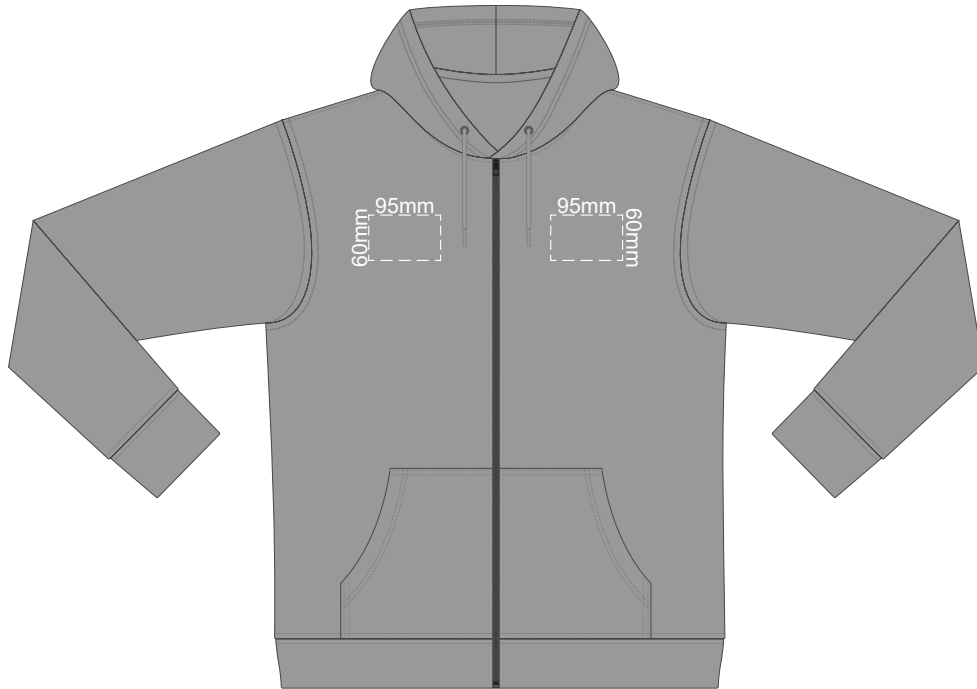

Ecrú
Heather Grey
Graphite
Red
Olive
Aqua
Slate Blue
Royal Blue
Navy
Charcoal

10% of Actual Size
Colourflex Transfer

FRONT SMALL

BACK SMALL

Print area 280x200mm can be rotated to best suit.
Branding area can be moved anywhere within the red line.

Ecrú
Heather Grey
Graphite
Red
Olive
Aqua
Slate Blue
Royal Blue
Navy
Charcoal

10% of Actual Size
Colourflex Transfer

FRONT MEDIUM

BACK MEDIUM

Print area 280x200mm can be rotated to best suit.
Branding area can be moved anywhere within the red line.

Ecu
Heather Grey
Graphite
Red
Olive
Aqua
Slate Blue
Royal Blue
Navy
Charcoal

10% of Actual Size
Colourflex Transfer

FRONT LARGE

BACK LARGE

Print area 280x200mm can be rotated to best suit.
Branding area can be moved **anywhere within the red line.**

Ecu
Heather Grey
Graphite
Red
Olive
Aqua
Slate Blue
Royal Blue
Navy
Charcoal

10% of Actual Size
Colourflex Transfer

FRONT XL

BACK XL

Print area 280x200mm can be rotated to best suit.
Branding area can be moved **anywhere within the red line.**