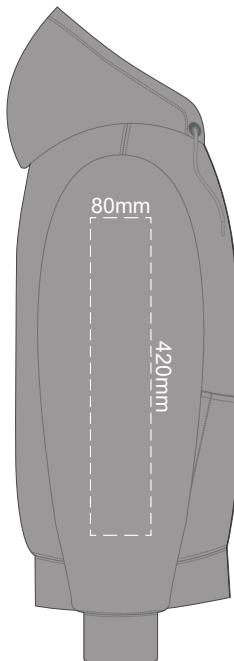

Ecu
Heather Grey
Graphite
Red
Olive
Aqua
Slate Blue
Royal Blue
Navy
Charcoal

10% of Actual Size
Colourflex Transfer

FRONT 4XL

BACK 4XL

Print area 280x200mm can be rotated to best suit.
Branding area can be moved **anywhere within the red line.**

Ecrú
Heather Grey
Graphite
Red
Olive
Aqua
Slate Blue
Royal Blue
Navy
Charcoal
Black

10% of Actual Size
Colourflex Transfer

10% of Actual Size
Colourflex Transfer

SIDE 1 XS

SIDE 2 XS

SIDE 1 SMALL

SIDE 2 SMALL

10% of Actual Size
Colourflex Transfer

10% of Actual Size
Colourflex Transfer

SIDE 1 MEDIUM

SIDE 2 MEDIUM

SIDE 1 LARGE

SIDE 2 LARGE

Ecru
Heather Grey
Graphite
Red
Olive
Aqua
Slate Blue
Royal Blue
Navy
Charcoal

10% of Actual Size
Colourflex Transfer

10% of Actual Size
Colourflex Transfer

SIDE 1 XL

SIDE 2 XL

SIDE 1 2XL

SIDE 2 2XL

10% of Actual Size
Colourflex Transfer

10% of Actual Size
Colourflex Transfer