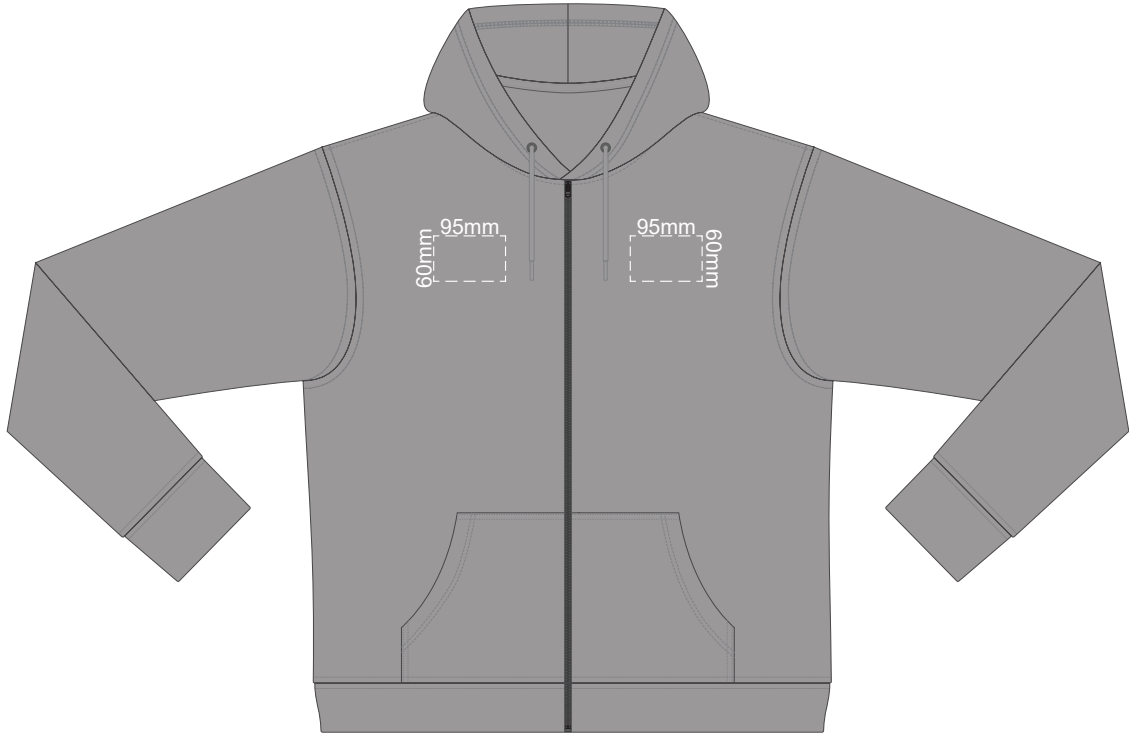

Ecu
Heather Grey
Graphite
Red
Olive
Aqua
Slate Blue
Royal Blue
Navy
Charcoal

10% of Actual Size
Screen Print (3 col max)

FRONT 3XL

BACK 3XL

Ecru
Heather Grey
Graphite
Red
Olive
Aqua
Slate Blue
Royal Blue
Navy
Charcoal
Black

10% of Actual Size
Screen Print (3 col max)

FRONT 4XL

BACK 4XL

Ecru
Heather Grey
Graphite
Red
Olive
Aqua
Slate Blue
Royal Blue
Navy
Charcoal

10% of Actual Size
Colourflex Transfer

FRONT XS

BACK XS

Print area 280x200mm can be rotated to best suit.
Branding area can be moved **anywhere within the red line.**

Ecrú
Heather Grey
Graphite
Red
Olive
Aqua
Slate Blue
Royal Blue
Navy
Charcoal

10% of Actual Size
Colourflex Transfer

FRONT SMALL

BACK SMALL

Print area 280x200mm can be rotated to best suit.
Branding area can be moved anywhere within the red line.

Ecrú
Heather Grey
Graphite
Red
Olive
Aqua
Slate Blue
Royal Blue
Navy
Charcoal

10% of Actual Size
Colourflex Transfer

FRONT MEDIUM

BACK MEDIUM

Print area 280x200mm can be rotated to best suit.
Branding area can be moved anywhere within the red line.