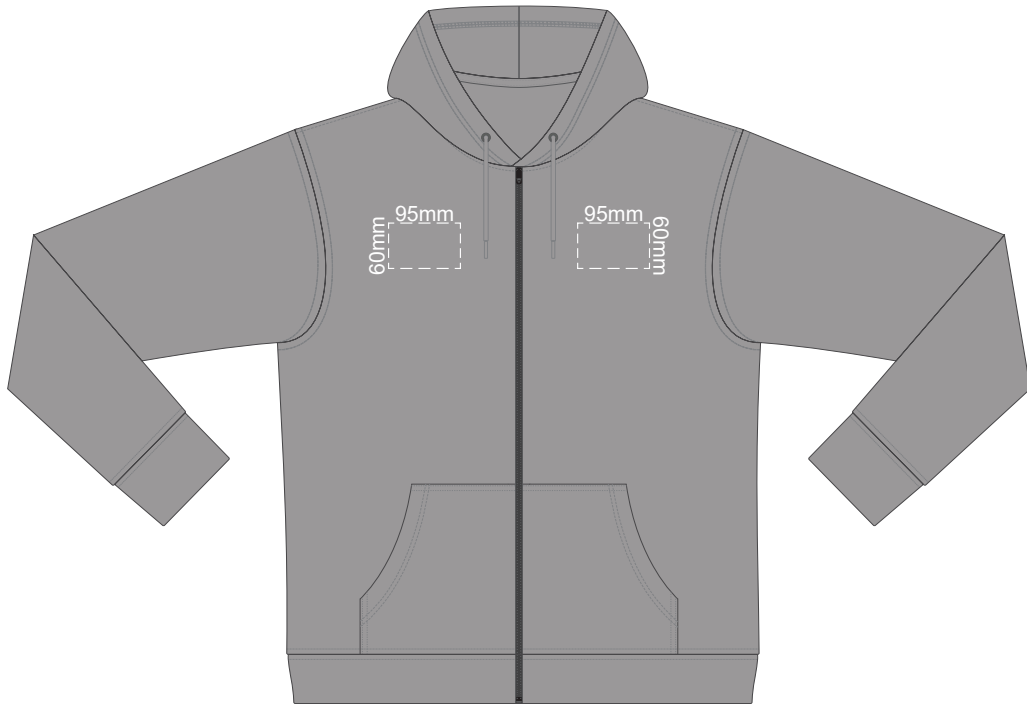

Ecrú
Heather Grey
Graphite
Red
Olive
Aqua
Slate Blue
Royal Blue
Navy
Charcoal

10% of Actual Size
Colourflex Transfer

FRONT MEDIUM

BACK MEDIUM

Print area 280x200mm can be rotated to best suit.
Branding area can be moved anywhere within the red line.

Ecu
Heather Grey
Graphite
Red
Olive
Aqua
Slate Blue
Royal Blue
Navy
Charcoal

10% of Actual Size
Colourflex Transfer

FRONT LARGE

BACK LARGE

Print area 280x200mm can be rotated to best suit.
Branding area can be moved **anywhere within the red line.**

Ecu
Heather Grey
Graphite
Red
Olive
Aqua
Slate Blue
Royal Blue
Navy
Charcoal

10% of Actual Size
Colourflex Transfer

FRONT XL

BACK XL

Print area 280x200mm can be rotated to best suit.
Branding area can be moved **anywhere within the red line.**

Ecu
Heather Grey
Graphite
Red
Olive
Aqua
Slate Blue
Royal Blue
Navy
Charcoal

10% of Actual Size
Colourflex Transfer

FRONT 2XL

BACK 2XL

Print area 280x200mm can be rotated to best suit.
Branding area can be moved **anywhere within the red line.**