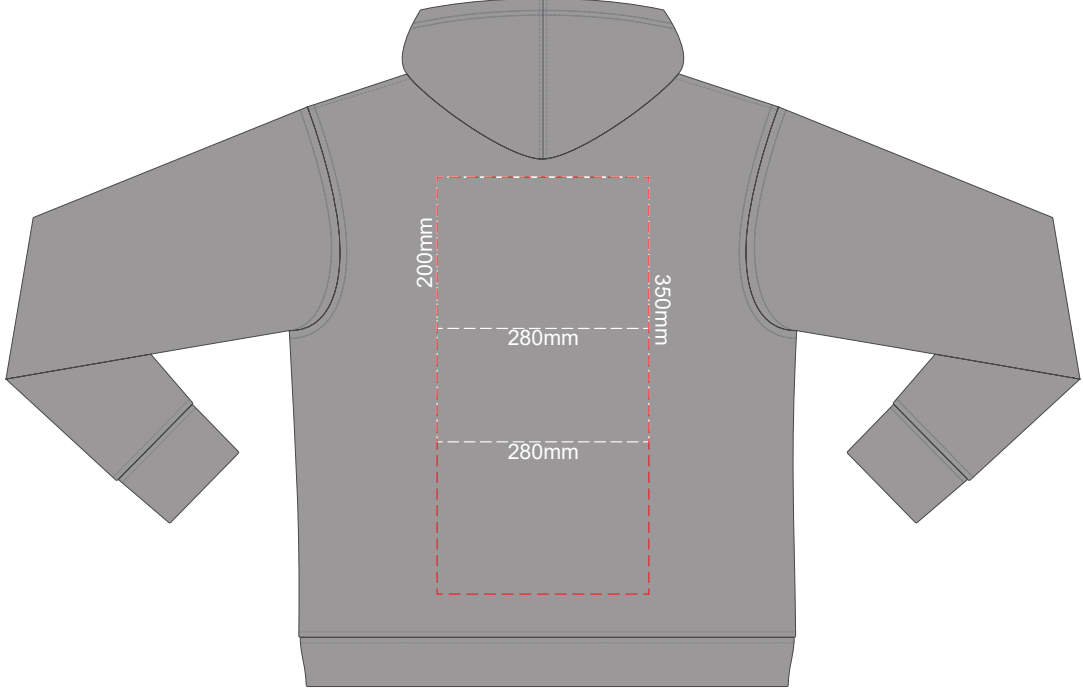

Ecu
Heather Grey
Graphite
Red
Olive
Aqua
Slate Blue
Royal Blue
Navy
Charcoal

10% of Actual Size
Colourflex Transfer

FRONT LARGE

BACK LARGE

Print area 280x200mm can be rotated to best suit.
Branding area can be moved **anywhere within the red line.**

Ecu
Heather Grey
Graphite
Red
Olive
Aqua
Slate Blue
Royal Blue
Navy
Charcoal

10% of Actual Size
Colourflex Transfer

FRONT XL

BACK XL

Print area 280x200mm can be rotated to best suit.
Branding area can be moved **anywhere within the red line.**

Ecu
Heather Grey
Graphite
Red
Olive
Aqua
Slate Blue
Royal Blue
Navy
Charcoal

10% of Actual Size
Colourflex Transfer

FRONT 2XL

BACK 2XL

Print area 280x200mm can be rotated to best suit.
Branding area can be moved **anywhere within the red line.**

Ecu
Heather Grey
Graphite
Red
Olive
Aqua
Slate Blue
Royal Blue
Navy
Charcoal

10% of Actual Size
Colourflex Transfer

FRONT 3XL

BACK 3XL

Print area 280x200mm can be rotated to best suit.
Branding area can be moved anywhere within the red line.