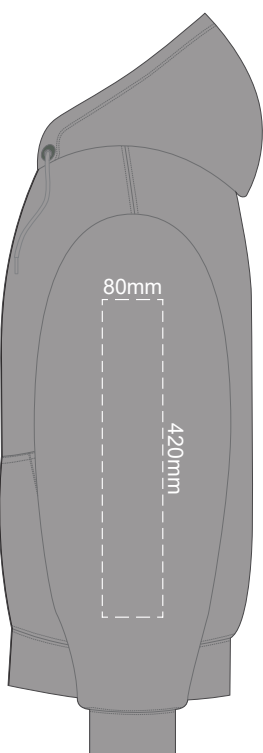

10% of Actual Size
Colourflex Transfer

10% of Actual Size
Colourflex Transfer

SIDE 1 MEDIUM

SIDE 2 MEDIUM

SIDE 1 LARGE

SIDE 2 LARGE

Ecru
Heather Grey
Graphite
Red
Olive
Aqua
Slate Blue
Royal Blue
Navy
Charcoal

10% of Actual Size
Colourflex Transfer

10% of Actual Size
Colourflex Transfer

SIDE 1 XL

SIDE 2 XL

SIDE 1 2XL

SIDE 2 2XL

10% of Actual Size
Colourflex Transfer

10% of Actual Size
Colourflex Transfer

SIDE 1 3XL

SIDE 2 3XL

SIDE 1 4XL

SIDE 2 4XL

Ecrú
Heather Grey
Graphite
Red
Olive
Aqua
Slate Blue
Royal Blue
Navy
Charcoal
Black

10% of Actual Size
Embroidery

FRONT XS

10% of Actual Size
Embroidery