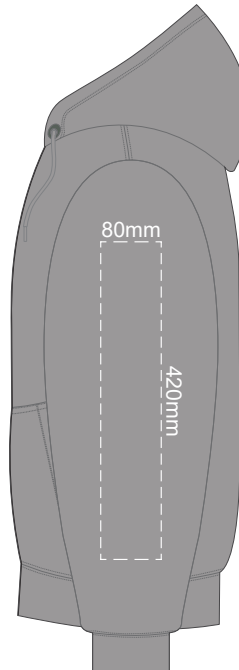

Ecu
Heather Grey
Graphite
Red
Olive
Aqua
Slate Blue
Royal Blue
Navy
Charcoal

10% of Actual Size
Colourflex Transfer

FRONT 4XL

BACK 4XL

Print area 280x200mm can be rotated to best suit.
Branding area can be moved **anywhere within the red line.**

Ecrú
Heather Grey
Graphite
Red
Olive
Aqua
Slate Blue
Royal Blue
Navy
Charcoal
Black

10% of Actual Size
Colourflex Transfer

10% of Actual Size
Colourflex Transfer

SIDE 1 XS

SIDE 2 XS

SIDE 1 SMALL

SIDE 2 SMALL

10% of Actual Size
Colourflex Transfer

10% of Actual Size
Colourflex Transfer

SIDE 1 MEDIUM

SIDE 2 MEDIUM

SIDE 1 LARGE

SIDE 2 LARGE

Ecru
Heather Grey
Graphite
Red
Olive
Aqua
Slate Blue
Royal Blue
Navy
Charcoal

10% of Actual Size
Colourflex Transfer

10% of Actual Size
Colourflex Transfer

SIDE 1 XL

SIDE 2 XL

SIDE 1 2XL

SIDE 2 2XL

10% of Actual Size
Colourflex Transfer

10% of Actual Size
Colourflex Transfer