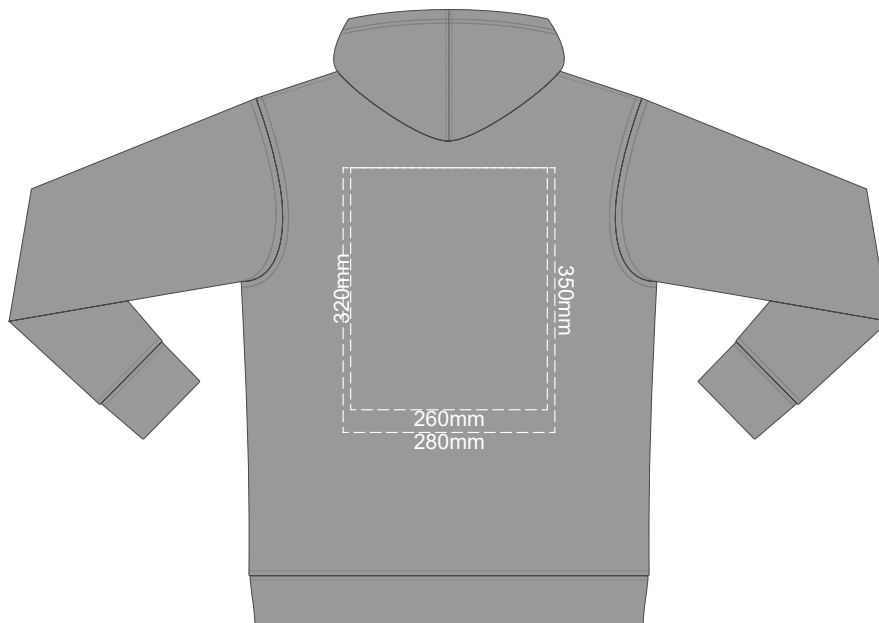

10% of Actual Size
Screen Print (3 col max)

FRONT SMALL

BACK SMALL

Ecrú
Heather Grey
Graphite
Red
Olive
Aqua
Slate Blue
Royal Blue
Navy
Charcoal

10% of Actual Size
Screen Print (3 col max)

FRONT MEDIUM

BACK MEDIUM

10% of Actual Size
Screen Print (3 col max)

FRONT 4XL

BACK 4XL

Ecru
Heather Grey
Graphite
Red
Olive
Aqua
Slate Blue
Royal Blue
Navy
Charcoal

10% of Actual Size
Colourflex Transfer

FRONT XS

BACK XS

Print area 280x200mm can be rotated to best suit.
Branding area can be moved **anywhere within the red line.**

Ecrú
Heather Grey
Graphite
Red
Olive
Aqua
Slate Blue
Royal Blue
Navy
Charcoal

10% of Actual Size
Colourflex Transfer

FRONT SMALL

BACK SMALL

Print area 280x200mm can be rotated to best suit.
Branding area can be moved anywhere within the red line.

Ecu
Heather Grey
Graphite
Red
Olive
Aqua
Slate Blue
Royal Blue
Navy
Charcoal

10% of Actual Size
Colourflex Transfer

FRONT LARGE

BACK LARGE

Print area 280x200mm can be rotated to best suit.
Branding area can be moved **anywhere within the red line.**