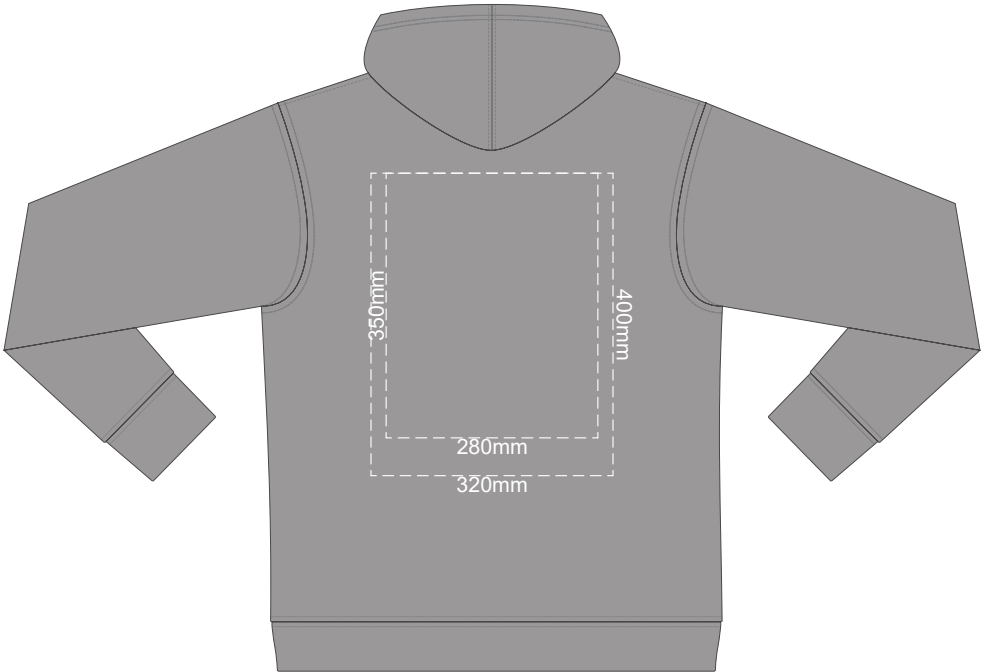

10% of Actual Size
Screen Print (3 col max)

FRONT SMALL

BACK SMALL

Ecrú
Heather Grey
Graphite
Red
Olive
Aqua
Slate Blue
Royal Blue
Navy
Charcoal

10% of Actual Size
Screen Print (3 col max)

FRONT MEDIUM

BACK MEDIUM

10% of Actual Size
Screen Print (3 col max)

FRONT XL

BACK XL

Ecrú
Heather Grey
Graphite
Red
Olive
Aqua
Slate Blue
Royal Blue
Navy
Charcoal
Black

10% of Actual Size
Screen Print (3 col max)

FRONT 2XL

BACK 2XL

10% of Actual Size
Screen Print (3 col max)

FRONT 4XL

BACK 4XL

Ecru
Heather Grey
Graphite
Red
Olive
Aqua
Slate Blue
Royal Blue
Navy
Charcoal

10% of Actual Size
Colourflex Transfer

FRONT XS

BACK XS

Print area 280x200mm can be rotated to best suit.
Branding area can be moved **anywhere within the red line.**

Ecrú
Heather Grey
Graphite
Red
Olive
Aqua
Slate Blue
Royal Blue
Navy
Charcoal

10% of Actual Size
Colourflex Transfer

FRONT SMALL

BACK SMALL

Print area 280x200mm can be rotated to best suit.
Branding area can be moved anywhere within the red line.