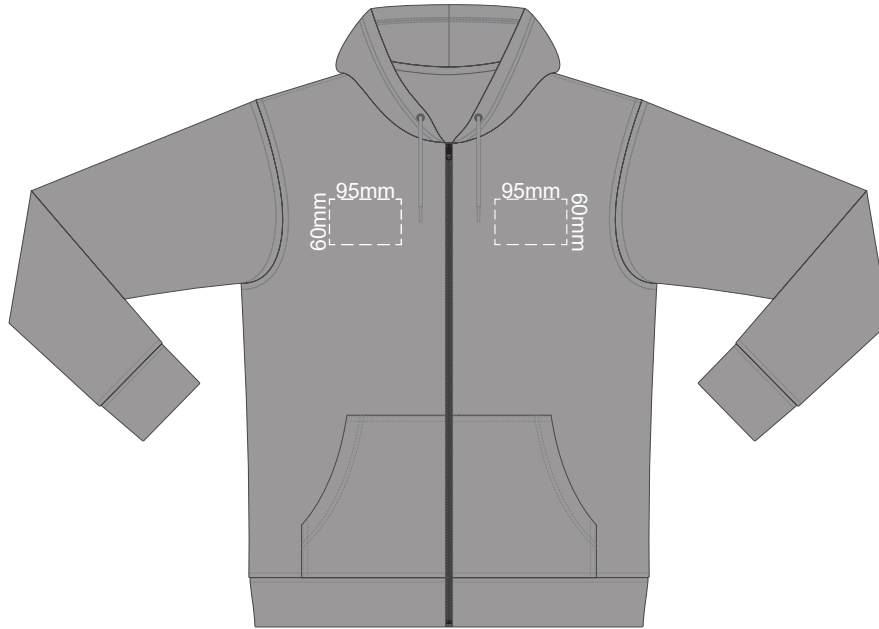

10% of Actual Size
Screen Print (3 col max)

FRONT 4XL

BACK 4XL

Ecru
Heather Grey
Graphite
Red
Olive
Aqua
Slate Blue
Royal Blue
Navy
Charcoal

10% of Actual Size
Colourflex Transfer

FRONT XS

BACK XS

Print area 280x200mm can be rotated to best suit.
Branding area can be moved **anywhere within the red line.**

Ecrú
Heather Grey
Graphite
Red
Olive
Aqua
Slate Blue
Royal Blue
Navy
Charcoal

10% of Actual Size
Colourflex Transfer

FRONT SMALL

BACK SMALL

Print area 280x200mm can be rotated to best suit.
Branding area can be moved anywhere within the red line.

Ecrú
Heather Grey
Graphite
Red
Olive
Aqua
Slate Blue
Royal Blue
Navy
Charcoal

10% of Actual Size
Colourflex Transfer

FRONT MEDIUM

BACK MEDIUM

Print area 280x200mm can be rotated to best suit.
Branding area can be moved anywhere within the red line.

Ecu
Heather Grey
Graphite
Red
Olive
Aqua
Slate Blue
Royal Blue
Navy
Charcoal

10% of Actual Size
Colourflex Transfer

FRONT LARGE

BACK LARGE

Print area 280x200mm can be rotated to best suit.
Branding area can be moved **anywhere within the red line.**