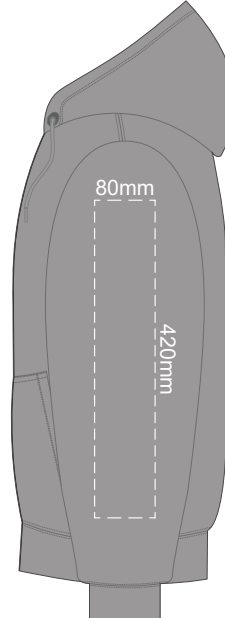

Ecu
Heather Grey
Graphite
Red
Olive
Aqua
Slate Blue
Royal Blue
Navy
Charcoal

10% of Actual Size
Colourflex Transfer

FRONT 4XL

BACK 4XL

Print area 280x200mm can be rotated to best suit.
Branding area can be moved **anywhere within the red line.**

Ecrú
Heather Grey
Graphite
Red
Olive
Aqua
Slate Blue
Royal Blue
Navy
Charcoal
Black

10% of Actual Size
Colourflex Transfer

10% of Actual Size
Colourflex Transfer

SIDE 1 XS

SIDE 2 XS

SIDE 1 SMALL

SIDE 2 SMALL

10% of Actual Size
Colourflex Transfer

10% of Actual Size
Colourflex Transfer

SIDE 1 MEDIUM

SIDE 2 MEDIUM

SIDE 1 LARGE

SIDE 2 LARGE

Ecru
Heather Grey
Graphite
Red
Olive
Aqua
Slate Blue
Royal Blue
Navy
Charcoal

10% of Actual Size
Colourflex Transfer

10% of Actual Size
Colourflex Transfer

SIDE 1 XL

SIDE 2 XL

SIDE 1 2XL

SIDE 2 2XL

10% of Actual Size
Colourflex Transfer

10% of Actual Size
Colourflex Transfer