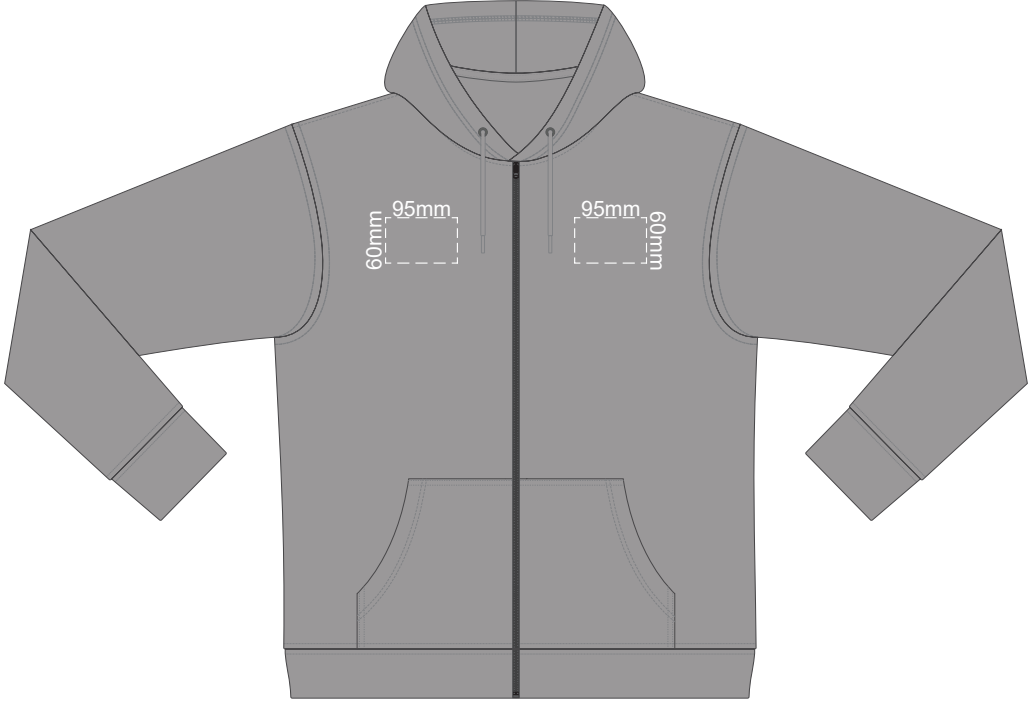

10% of Actual Size
Screen Print (3 col max)

FRONT XL

BACK XL

Ecrú
Heather Grey
Graphite
Red
Olive
Aqua
Slate Blue
Royal Blue
Navy
Charcoal
Black

10% of Actual Size
Screen Print (3 col max)

FRONT 2XL

BACK 2XL

10% of Actual Size
Screen Print (3 col max)

FRONT 4XL

BACK 4XL

Ecru
Heather Grey
Graphite
Red
Olive
Aqua
Slate Blue
Royal Blue
Navy
Charcoal

10% of Actual Size
Colourflex Transfer

FRONT XS

BACK XS

Print area 280x200mm can be rotated to best suit.
Branding area can be moved **anywhere within the red line.**

Ecrú
Heather Grey
Graphite
Red
Olive
Aqua
Slate Blue
Royal Blue
Navy
Charcoal

10% of Actual Size
Colourflex Transfer

FRONT SMALL

BACK SMALL

Print area 280x200mm can be rotated to best suit.
Branding area can be moved anywhere within the red line.