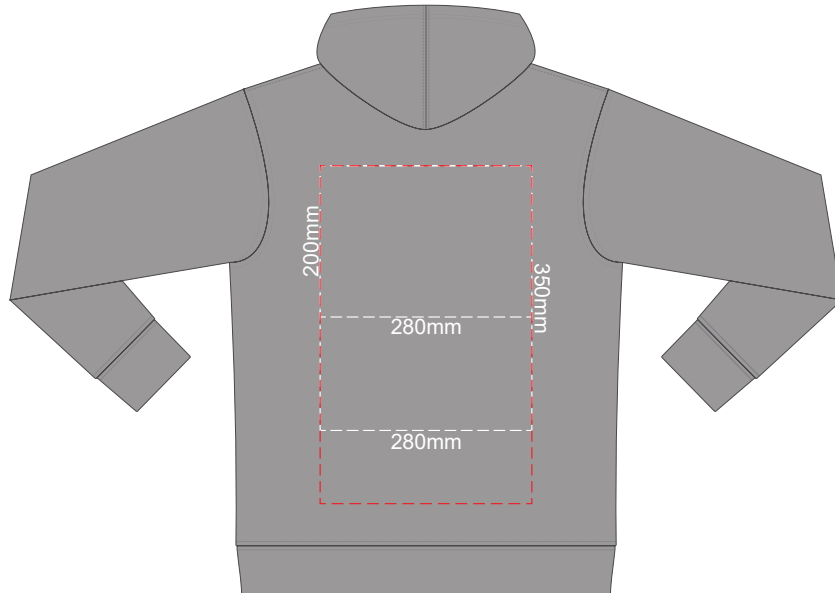

10% of Actual Size
Screen Print (3 col max)

FRONT 4XL

BACK 4XL

Ecru
Heather Grey
Graphite
Red
Olive
Aqua
Slate Blue
Royal Blue
Navy
Charcoal

10% of Actual Size
Colourflex Transfer

FRONT XS

BACK XS

Print area 280x200mm can be rotated to best suit.
Branding area can be moved **anywhere within the red line.**

Ecrú
Heather Grey
Graphite
Red
Olive
Aqua
Slate Blue
Royal Blue
Navy
Charcoal

10% of Actual Size
Colourflex Transfer

FRONT SMALL

BACK SMALL

Print area 280x200mm can be rotated to best suit.
Branding area can be moved anywhere within the red line.

Ecrú
Heather Grey
Graphite
Red
Olive
Aqua
Slate Blue
Royal Blue
Navy
Charcoal

10% of Actual Size
Colourflex Transfer

FRONT MEDIUM

BACK MEDIUM

Print area 280x200mm can be rotated to best suit.
Branding area can be moved anywhere within the red line.

Ecu
Heather Grey
Graphite
Red
Olive
Aqua
Slate Blue
Royal Blue
Navy
Charcoal

10% of Actual Size
Colourflex Transfer

FRONT LARGE

BACK LARGE

Print area 280x200mm can be rotated to best suit.
Branding area can be moved **anywhere within the red line.**