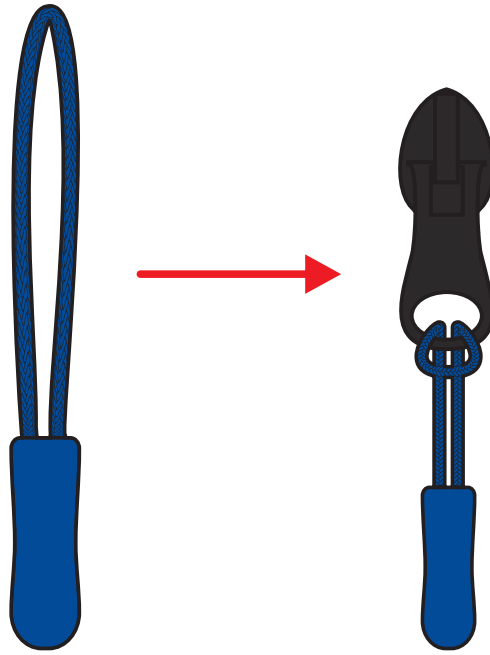

MENS 4XL BACK

COLOURED PLASTIC PULLERS
(OPTIONAL EXTRAS)

Pullers visualization when assembled