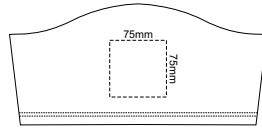

10% of Actual Size
Screen Print

WOMENS FRONT XS

WOMENS BACK XS

10% of Actual Size
Colourflex Transfer

WOMENS FRONT XS

WOMENS BACK XS

Print area 280x200mm can be rotated to best suit.

Print area 280x200mm can be rotated to best suit.

10% of Actual Size
Screen Print

WOMENS FRONT SMALL

WOMENS BACK SMALL

10% of Actual Size
Colourflex Transfer

WOMENS FRONT SMALL

Print area 280x200mm can be rotated to best suit.

WOMENS BACK SMALL

Print area 280x200mm can be rotated to best suit.

10% of Actual Size
Screen Print

WOMENS FRONT MEDIUM

WOMENS BACK MEDIUM

10% of Actual Size
Colourflex Transfer

WOMENS FRONT MEDIUM

Print area 280x200mm can be rotated to best suit.

WOMENS BACK MEDIUM

Print area 280x200mm can be rotated to best suit.

10% of Actual Size
Screen Print

WOMENS FRONT XL

WOMENS BACK XL

10% of Actual Size
Colourflex Transfer

Print area 280x200mm can be rotated to best suit.

Print area 280x200mm can be rotated to best suit.

WOMENS FRONT XL