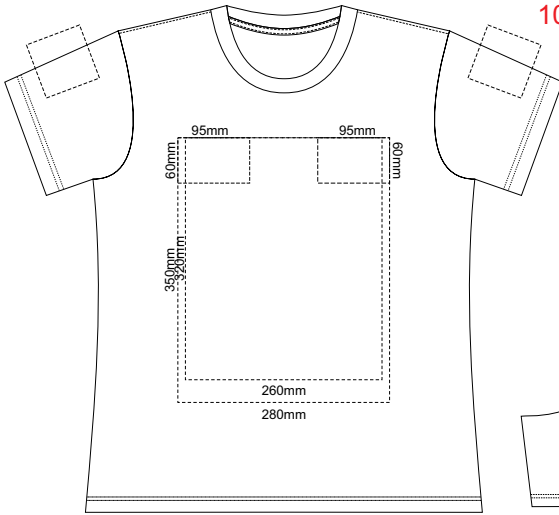

10% of Actual Size
Screen Print

WOMENS FRONT XS

WOMENS BACK XS

10% of Actual Size
Colourflex Transfer

WOMENS FRONT XS

WOMENS BACK XS

Print area 280x200mm can be rotated to best suit.

Print area 280x200mm can be rotated to best suit.

10% of Actual Size
Screen Print

WOMENS FRONT SMALL

WOMENS BACK SMALL

10% of Actual Size
Colourflex Transfer

WOMENS FRONT SMALL

Print area 280x200mm can be rotated to best suit.

WOMENS BACK SMALL

Print area 280x200mm can be rotated to best suit.

10% of Actual Size
Screen Print

WOMENS FRONT MEDIUM

WOMENS BACK MEDIUM

10% of Actual Size
Colourflex Transfer

WOMENS FRONT MEDIUM

Print area 280x200mm can be rotated to best suit.

WOMENS BACK MEDIUM

Print area 280x200mm can be rotated to best suit.

10% of Actual Size
Screen Print

WOMENS FRONT LARGE

WOMENS BACK LARGE

10% of Actual Size
Colourflex Transfer

Print area 280x200mm can be rotated to best suit.

WOMENS FRONT LARGE

Print area 280x200mm can be rotated to best suit.