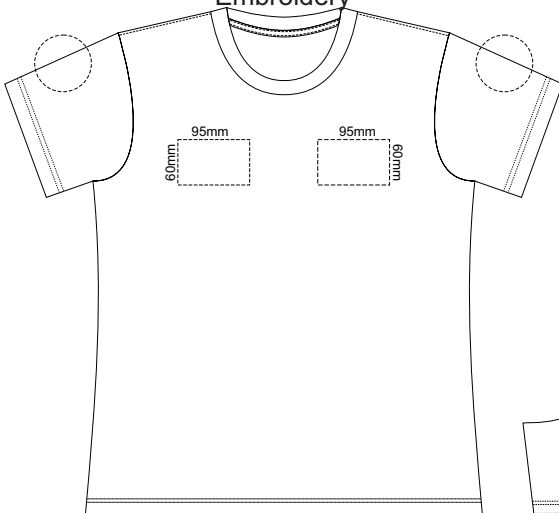

Print area 280x200mm can be rotated to best suit.

10% of Actual Size
Embroidery

WOMENS FRONT MEDIUM