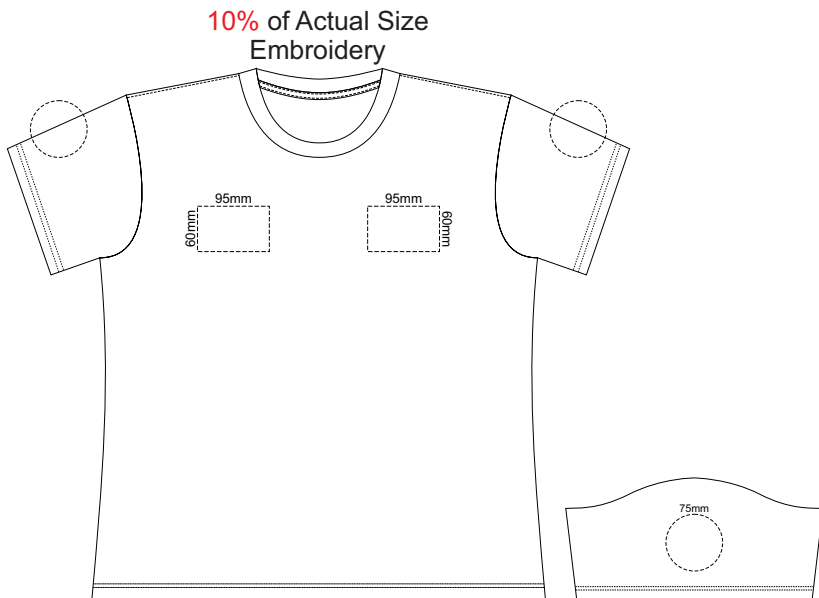

10% of Actual Size
Screen Print

WOMENS FRONT XL

WOMENS BACK XL

10% of Actual Size
Colourflex Transfer

Print area 280x200mm can be rotated to best suit.

Print area 280x200mm can be rotated to best suit.

WOMENS FRONT XL

WOMENS FRONT 2XL

WOMENS BACK 2XL

WOMENS FRONT 2XL

WOMENS BACK 2XL

Print area 280x200mm can be rotated to best suit.

Print area 280x200mm can be rotated to best suit.

WOMENS FRONT 2XL

Graphite
Charcoal
Grey
Ash
Ecu
White
Gold
Mustard
Orange
Rust
Fuchsia
Red
Kelly Green
Olive
Bottle Green
Cyan
Petrol Blue
Royal Blue
Navy
Purple
Carbon
Black
Jet Black

10% of Actual Size
Screen Print

WOMENS FRONT 3XL

WOMENS BACK 3XL

10% of Actual Size
Colourflex Transfer

Print area 280x200mm can be rotated to best suit.

Print area 280x200mm can be rotated to best suit.

WOMENS FRONT 3XL