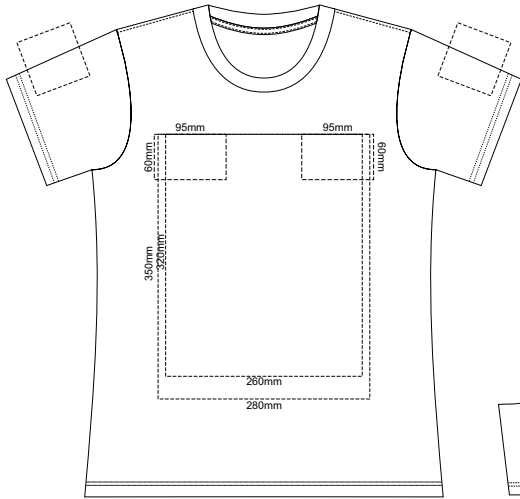

10% of Actual Size
Screen Print

WOMENS FRONT XS

WOMENS BACK XS

10% of Actual Size
Colourflex Transfer

WOMENS FRONT XS

WOMENS BACK XS

Print area 280x200mm can be rotated to best suit.

Print area 280x200mm can be rotated to best suit.

10% of Actual Size
Screen Print

WOMENS FRONT SMALL

WOMENS BACK SMALL

10% of Actual Size
Colourflex Transfer

WOMENS FRONT SMALL

Print area 280x200mm can be rotated to best suit.

WOMENS BACK SMALL

Print area 280x200mm can be rotated to best suit.

10% of Actual Size
Screen Print

WOMENS FRONT MEDIUM

WOMENS BACK MEDIUM

10% of Actual Size
Colourflex Transfer

WOMENS FRONT MEDIUM

Print area 280x200mm can be rotated to best suit.

WOMENS BACK MEDIUM

Print area 280x200mm can be rotated to best suit.

WOMENS FRONT 2XL

WOMENS BACK 2XL

WOMENS FRONT 2XL

WOMENS BACK 2XL

Print area 280x200mm can be rotated to best suit.

Print area 280x200mm can be rotated to best suit.

WOMENS FRONT 2XL

Graphite
Charcoal
Grey
Ash
Ecu
White
Gold
Mustard
Orange
Rust
Fuchsia
Red
Kelly Green
Olive
Bottle Green
Cyan
Petrol Blue
Royal Blue
Navy
Purple
Carbon
Black
Jet Black