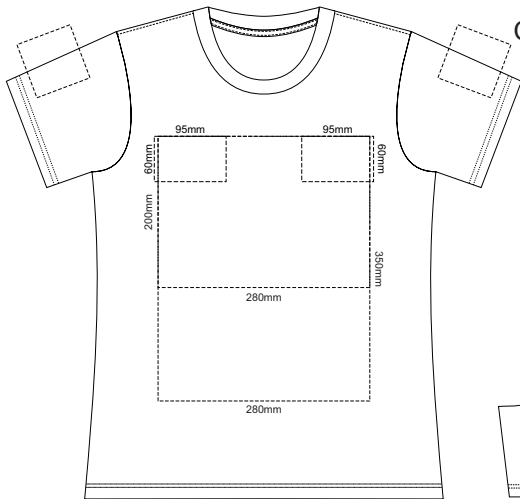

10% of Actual Size
Screen Print

WOMENS FRONT XS

WOMENS BACK XS

10% of Actual Size
Colourflex Transfer

WOMENS FRONT XS

WOMENS BACK XS

Print area 280x200mm can be rotated to best suit.

Print area 280x200mm can be rotated to best suit.

10% of Actual Size
Screen Print

WOMENS FRONT SMALL

WOMENS BACK SMALL

10% of Actual Size
Colourflex Transfer

WOMENS FRONT SMALL

Print area 280x200mm can be rotated to best suit.

WOMENS BACK SMALL

Print area 280x200mm can be rotated to best suit.

10% of Actual Size
Screen Print

WOMENS FRONT MEDIUM

WOMENS BACK MEDIUM

10% of Actual Size
Colourflex Transfer

WOMENS FRONT MEDIUM

Print area 280x200mm can be rotated to best suit.

WOMENS BACK MEDIUM

Print area 280x200mm can be rotated to best suit.

WOMENS FRONT 2XL

WOMENS BACK 2XL

WOMENS FRONT 2XL

WOMENS BACK 2XL

Print area 280x200mm can be rotated to best suit.

Print area 280x200mm can be rotated to best suit.

WOMENS FRONT 2XL

Graphite
Charcoal
Grey
Ash
Ecu
White
Gold
Mustard
Orange
Rust
Fuchsia
Red
Kelly Green
Olive
Bottle Green
Cyan
Petrol Blue
Royal Blue
Navy
Purple
Carbon
Black
Jet Black