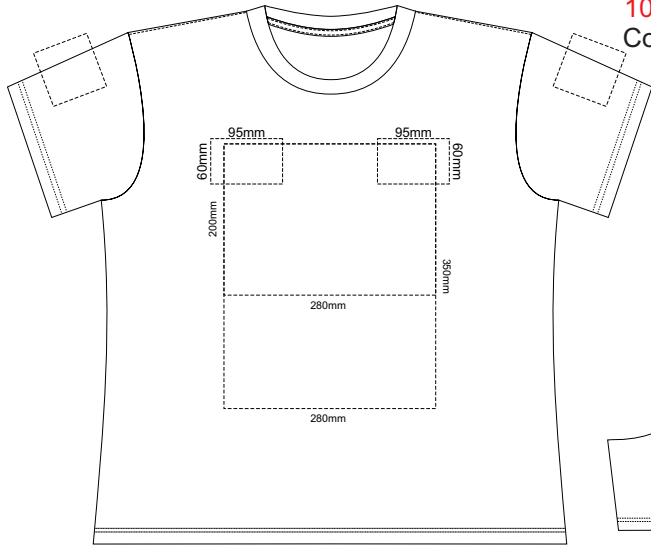

10% of Actual Size
Screen Print

WOMENS FRONT XS

WOMENS BACK XS

10% of Actual Size
Colourflex Transfer

WOMENS FRONT XS

WOMENS BACK XS

Print area 280x200mm can be rotated to best suit.

Print area 280x200mm can be rotated to best suit.

10% of Actual Size
Screen Print

WOMENS FRONT XL

WOMENS BACK XL

10% of Actual Size
Colourflex Transfer

Print area 280x200mm can be rotated to best suit.

Print area 280x200mm can be rotated to best suit.

WOMENS FRONT XL

WOMENS FRONT 2XL

WOMENS BACK 2XL

WOMENS FRONT 2XL

WOMENS BACK 2XL

Print area 280x200mm can be rotated to best suit.

Print area 280x200mm can be rotated to best suit.

WOMENS FRONT 2XL

Graphite
Charcoal
Grey
Ash
Ecu
White
Gold
Mustard
Orange
Rust
Fuchsia
Red
Kelly Green
Olive
Bottle Green
Cyan
Petrol Blue
Royal Blue
Navy
Purple
Carbon
Black
Jet Black

10% of Actual Size
Screen Print

WOMENS FRONT 3XL

WOMENS BACK 3XL

10% of Actual Size
Colourflex Transfer

Print area 280x200mm can be rotated to best suit.

Print area 280x200mm can be rotated to best suit.

WOMENS FRONT 3XL