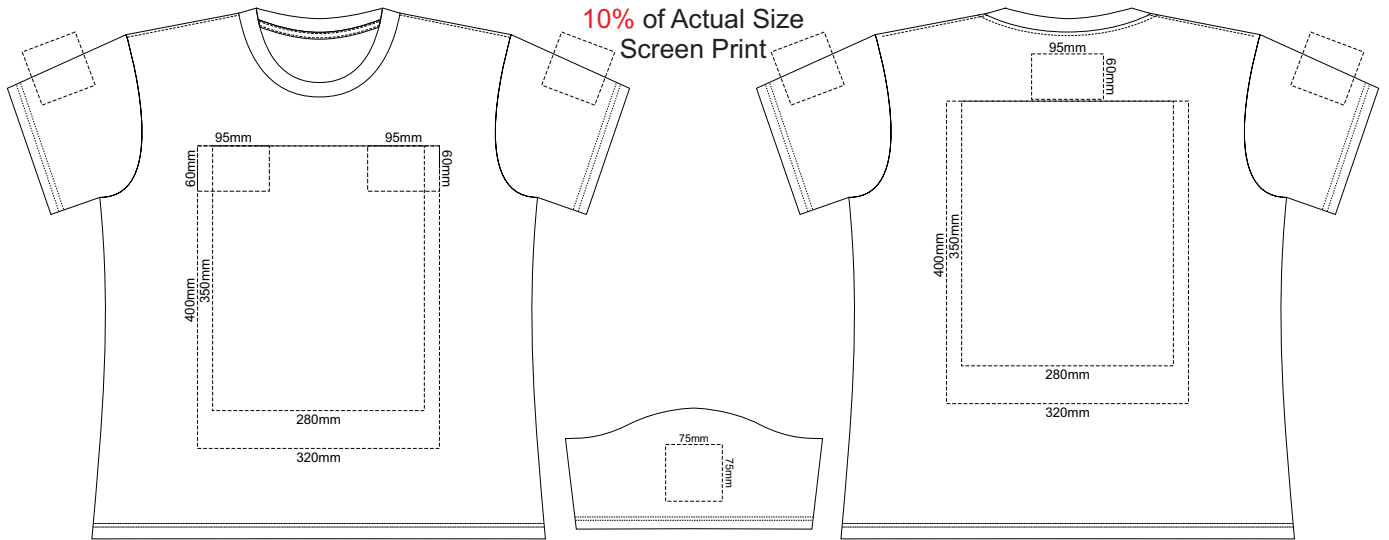

WOMENS BACK 2XL

WOMENS FRONT 2XL