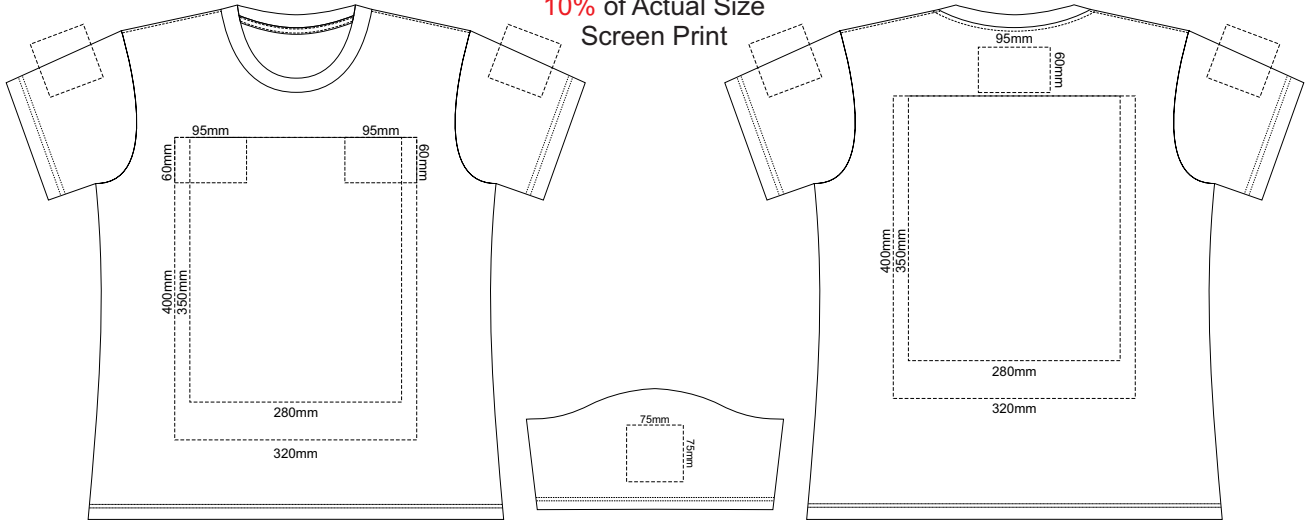

10% of Actual Size
Screen Print

WOMENS FRONT XS

WOMENS BACK XS

10% of Actual Size
Colourflex Transfer

WOMENS FRONT XS

WOMENS BACK XS

Print area 280x200mm can be rotated to best suit.

Print area 280x200mm can be rotated to best suit.

10% of Actual Size
Screen Print

WOMENS FRONT SMALL

WOMENS BACK SMALL

10% of Actual Size
Colourflex Transfer

WOMENS FRONT SMALL

Print area 280x200mm can be rotated to best suit.

WOMENS BACK SMALL

Print area 280x200mm can be rotated to best suit.

10% of Actual Size
Screen Print

WOMENS FRONT MEDIUM

WOMENS BACK MEDIUM

10% of Actual Size
Colourflex Transfer

WOMENS FRONT MEDIUM

Print area 280x200mm can be rotated to best suit.

WOMENS BACK MEDIUM

Print area 280x200mm can be rotated to best suit.

10% of Actual Size
Screen Print

WOMENS FRONT LARGE

WOMENS BACK LARGE

10% of Actual Size
Colourflex Transfer

Print area 280x200mm can be rotated to best suit.

WOMENS FRONT LARGE

Print area 280x200mm can be rotated to best suit.