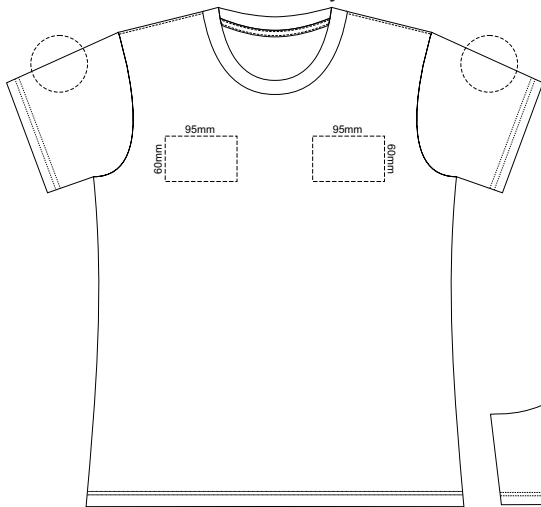

Print area 280x200mm can be rotated to best suit.

10% of Actual Size
Embroidery

WOMENS FRONT SMALL