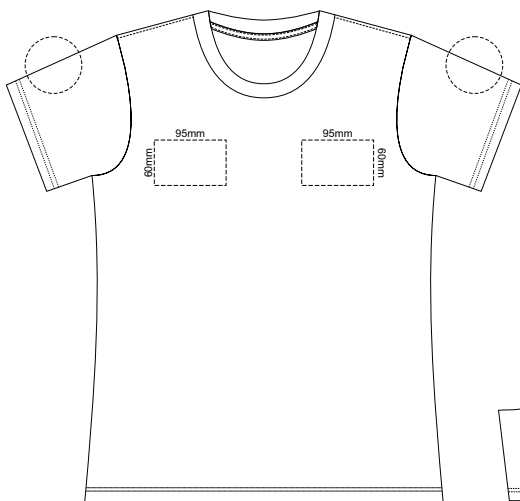

Print area 280x200mm can be rotated to best suit.

Print area 280x200mm can be rotated to best suit.

10% of Actual Size
Embroidery

WOMENS FRONT XS