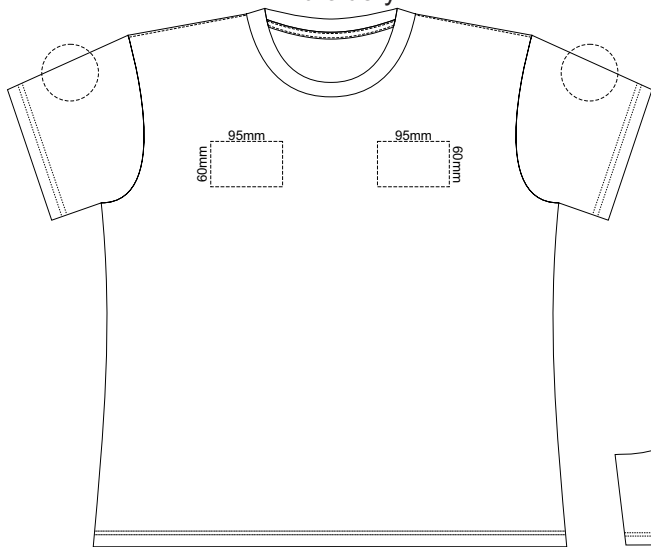

Print area 280x200mm can be rotated to best suit.

Print area 280x200mm can be rotated to best suit.

10% of Actual Size
Embroidery

WOMENS FRONT 3XL