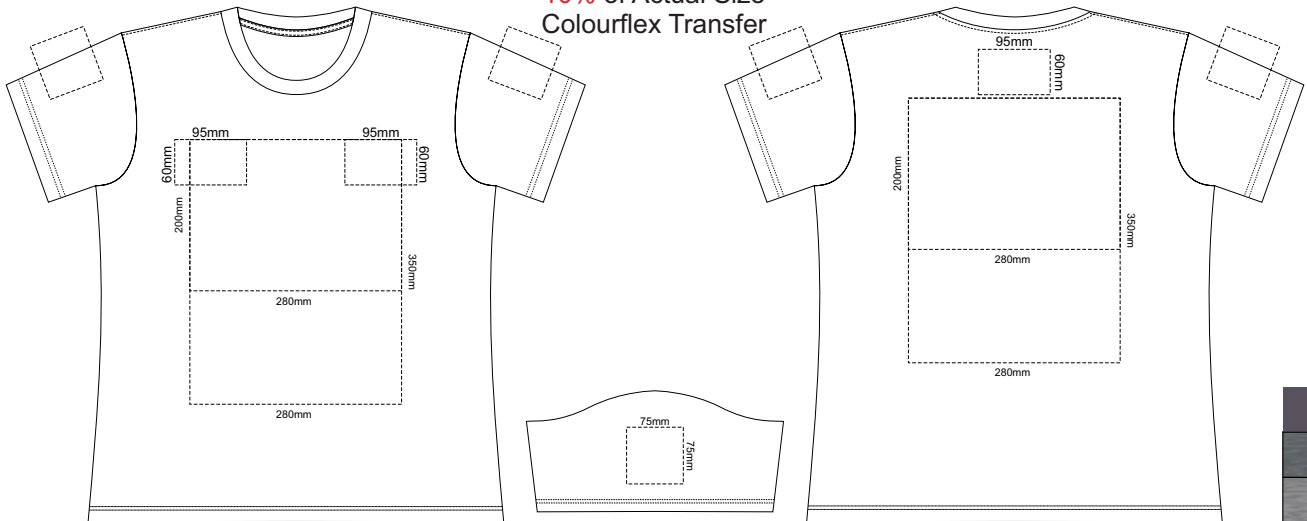

10% of Actual Size
Screen Print

WOMENS FRONT XS

WOMENS BACK XS

10% of Actual Size
Colourflex Transfer

WOMENS FRONT XS

WOMENS BACK XS

Print area 280x200mm can be rotated to best suit.

Print area 280x200mm can be rotated to best suit.

10% of Actual Size
Screen Print

WOMENS FRONT SMALL

WOMENS BACK SMALL

10% of Actual Size
Colourflex Transfer

WOMENS FRONT SMALL

Print area 280x200mm can be rotated to best suit.

WOMENS BACK SMALL

Print area 280x200mm can be rotated to best suit.

10% of Actual Size
Screen Print

WOMENS FRONT MEDIUM

WOMENS BACK MEDIUM

10% of Actual Size
Colourflex Transfer

WOMENS FRONT MEDIUM

Print area 280x200mm can be rotated to best suit.

WOMENS BACK MEDIUM

Print area 280x200mm can be rotated to best suit.

10% of Actual Size
Screen Print

WOMENS FRONT LARGE

WOMENS BACK LARGE

10% of Actual Size
Colourflex Transfer

Print area 280x200mm can be rotated to best suit.

WOMENS FRONT LARGE

Print area 280x200mm can be rotated to best suit.