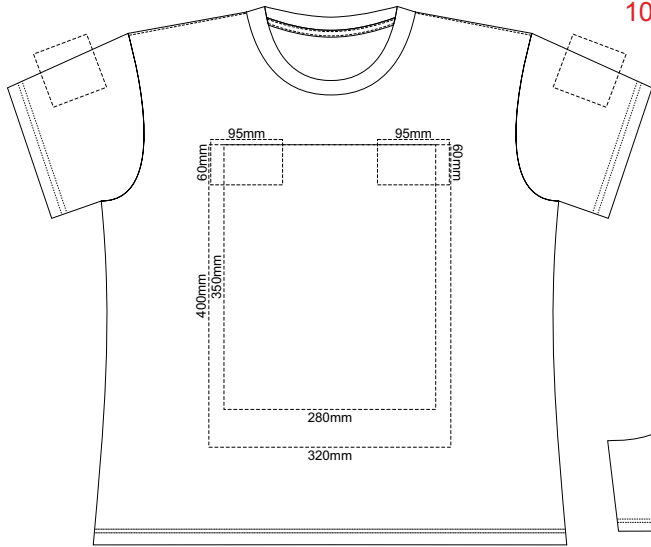

10% of Actual Size
Screen Print

WOMENS FRONT XS

WOMENS BACK XS

10% of Actual Size
Colourflex Transfer

WOMENS FRONT XS

WOMENS BACK XS

Print area 280x200mm can be rotated to best suit.

Print area 280x200mm can be rotated to best suit.

10% of Actual Size
Screen Print

WOMENS FRONT XL

WOMENS BACK XL

10% of Actual Size
Colourflex Transfer

Print area 280x200mm can be rotated to best suit.

Print area 280x200mm can be rotated to best suit.

WOMENS FRONT XL

WOMENS FRONT 2XL

WOMENS BACK 2XL

WOMENS FRONT 2XL

WOMENS BACK 2XL

Print area 280x200mm can be rotated to best suit.

Print area 280x200mm can be rotated to best suit.

WOMENS FRONT 2XL

Graphite
Charcoal
Grey
Ash
Ecu
White
Gold
Mustard
Orange
Rust
Fuchsia
Red
Kelly Green
Olive
Bottle Green
Cyan
Petrol Blue
Royal Blue
Navy
Purple
Carbon
Black
Jet Black

10% of Actual Size
Screen Print

WOMENS FRONT 3XL

WOMENS BACK 3XL

10% of Actual Size
Colourflex Transfer

Print area 280x200mm can be rotated to best suit.

Print area 280x200mm can be rotated to best suit.

WOMENS FRONT 3XL