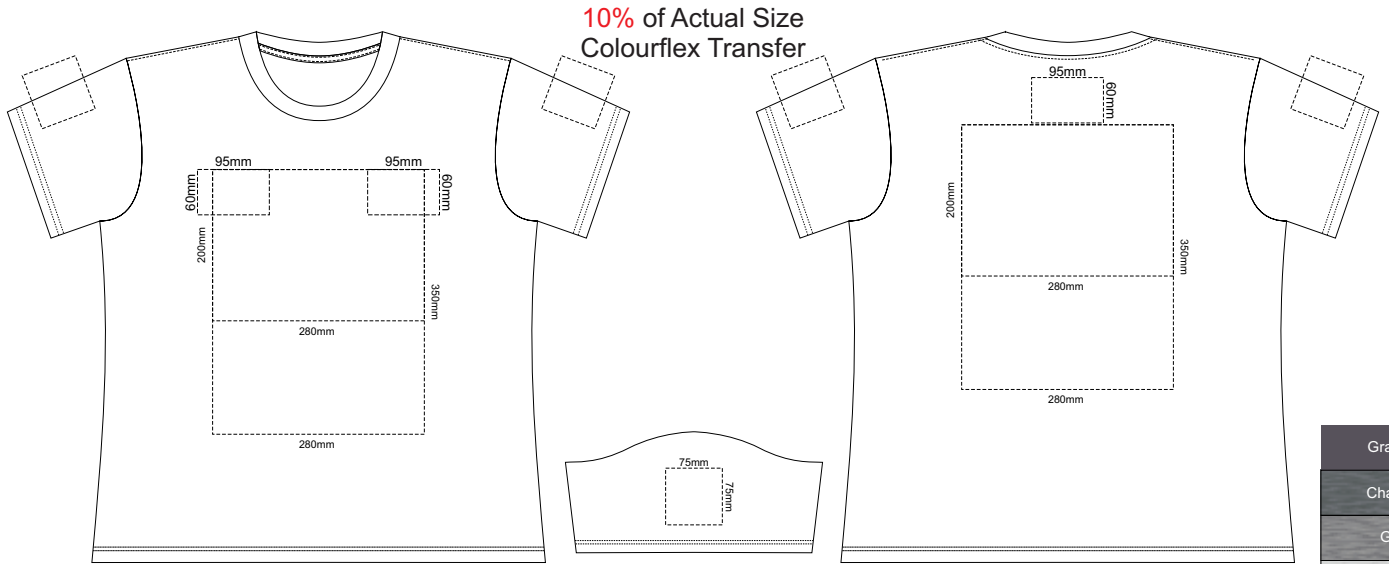

10% of Actual Size
Screen Print

WOMENS FRONT XS

WOMENS BACK XS

10% of Actual Size
Colourflex Transfer

WOMENS FRONT XS

WOMENS BACK XS

Print area 280x200mm can be rotated to best suit.

Print area 280x200mm can be rotated to best suit.

10% of Actual Size
Screen Print

WOMENS FRONT XL

WOMENS BACK XL

10% of Actual Size
Colourflex Transfer

Print area 280x200mm can be rotated to best suit.

Print area 280x200mm can be rotated to best suit.

WOMENS FRONT XL

WOMENS BACK XL

10% of Actual Size
Embroidery

WOMENS FRONT XL

Graphite
Charcoal
Grey
Ash
Ecu
Gold
Mustard
Orange
Rust
Fuchsia
Red
Kelly Green
Olive
Bottle Green
Cyan
Petrol Blue
Royal Blue
Navy
Purple
Carbon
Black
Jet Black

WOMENS FRONT 2XL

WOMENS BACK 2XL

WOMENS FRONT 2XL

WOMENS BACK 2XL

Print area 280x200mm can be rotated to best suit.

Print area 280x200mm can be rotated to best suit.

WOMENS FRONT 2XL

Graphite
Charcoal
Grey
Ash
Ecu
White
Gold
Mustard
Orange
Rust
Fuchsia
Red
Kelly Green
Olive
Bottle Green
Cyan
Petrol Blue
Royal Blue
Navy
Purple
Carbon
Black
Jet Black