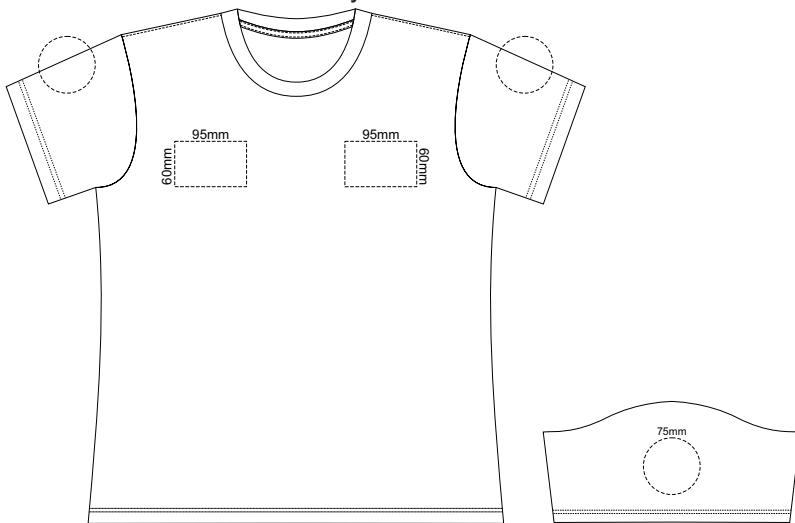

WOMENS FRONT LARGE

Graphite
Charcoal
Grey
Ash
Ecu
Gold
Mustard
Orange
Rust
Fuchsia
Red
Kelly Green
Olive
Bottle Green
Cyan
Petrol Blue
Royal Blue
Navy
Purple
Carbon
Black
Jet Black