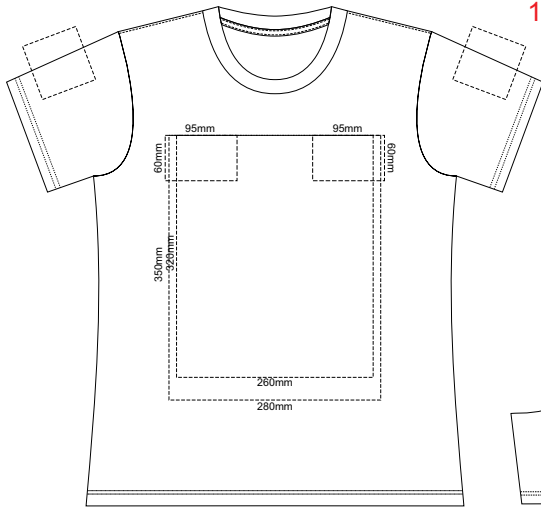

10% of Actual Size
Screen Print

WOMENS FRONT XS

WOMENS BACK XS

10% of Actual Size
Colourflex Transfer

WOMENS FRONT XS

WOMENS BACK XS

Print area 280x200mm can be rotated to best suit.

Print area 280x200mm can be rotated to best suit.

10% of Actual Size
Embroidery

WOMENS FRONT XS

Graphite
Charcoal
Grey
Ash
Ecru
Gold
Mustard
Orange
Rust
Fuchsia
Red
Kelly Green
Olive
Bottle Green
Cyan
Petrol Blue
Royal Blue
Navy
Purple
Carbon
Black
Jet Black

10% of Actual Size
Screen Print

WOMENS FRONT SMALL

WOMENS BACK SMALL

10% of Actual Size
Colourflex Transfer

WOMENS FRONT SMALL

Print area 280x200mm can be rotated to best suit.

WOMENS BACK SMALL

Print area 280x200mm can be rotated to best suit.

10% of Actual Size
Screen Print

WOMENS FRONT MEDIUM

WOMENS BACK MEDIUM

10% of Actual Size
Colourflex Transfer

WOMENS FRONT MEDIUM

Print area 280x200mm can be rotated to best suit.

WOMENS BACK MEDIUM

Print area 280x200mm can be rotated to best suit.