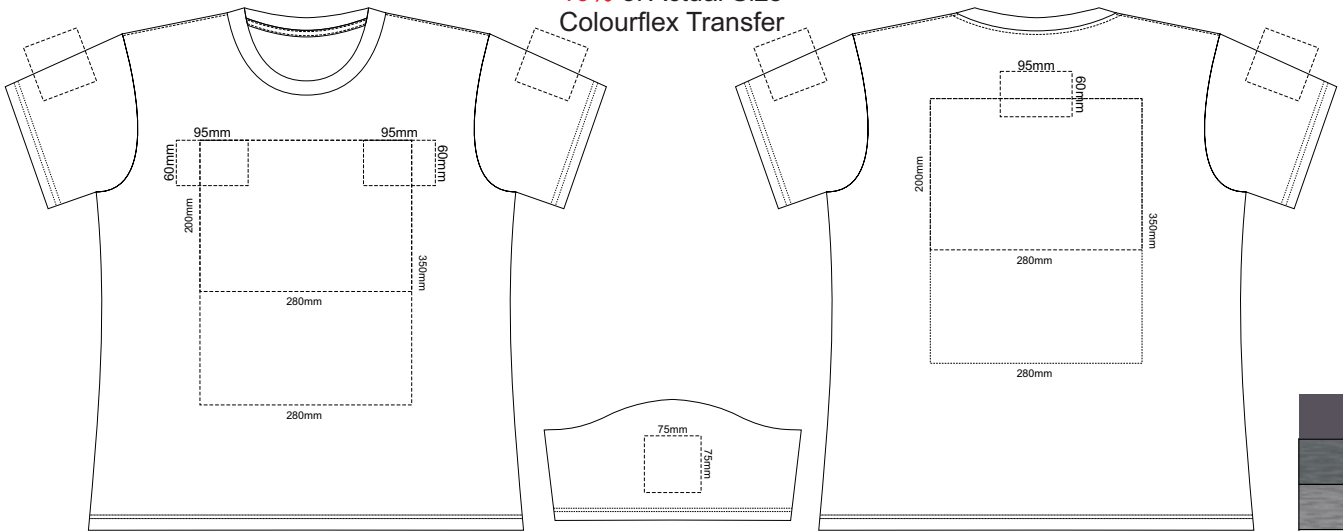

10% of Actual Size
Screen Print

WOMENS FRONT XS

WOMENS BACK XS

10% of Actual Size
Colourflex Transfer

WOMENS FRONT XS

WOMENS BACK XS

Print area 280x200mm can be rotated to best suit.

Print area 280x200mm can be rotated to best suit.

10% of Actual Size
Screen Print

WOMENS FRONT LARGE

WOMENS BACK LARGE

10% of Actual Size
Colourflex Transfer

Print area 280x200mm can be rotated to best suit.

WOMENS FRONT LARGE

Print area 280x200mm can be rotated to best suit.

WOMENS BACK LARGE

10% of Actual Size
Embroidery

WOMENS FRONT LARGE

Graphite
Charcoal
Grey
Ash
Ecu
Gold
Mustard
Orange
Rust
Fuchsia
Red
Kelly Green
Olive
Bottle Green
Cyan
Petrol Blue
Royal Blue
Navy
Purple
Carbon
Black
Jet Black

10% of Actual Size
Screen Print

WOMENS FRONT XL

WOMENS BACK XL

10% of Actual Size
Colourflex Transfer

Print area 280x200mm can be rotated to best suit.

Print area 280x200mm can be rotated to best suit.

WOMENS FRONT XL