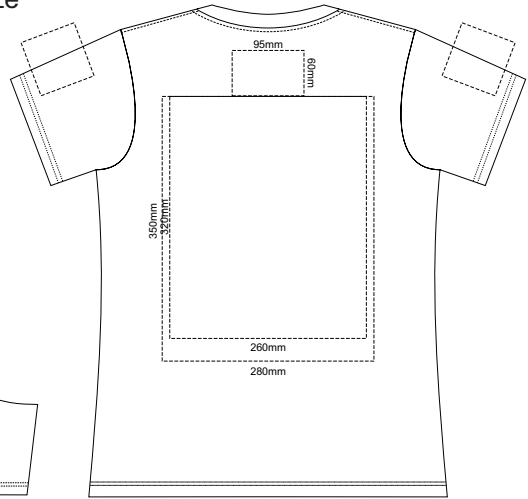

10% of Actual Size
Screen Print

WOMENS FRONT XS

WOMENS BACK XS

10% of Actual Size
Colourflex Transfer

WOMENS FRONT XS

WOMENS BACK XS

Print area 280x200mm can be rotated to best suit.

Print area 280x200mm can be rotated to best suit.

10% of Actual Size
Screen Print

WOMENS FRONT SMALL

WOMENS BACK SMALL

10% of Actual Size
Colourflex Transfer

WOMENS FRONT SMALL

Print area 280x200mm can be rotated to best suit.

WOMENS BACK SMALL

Print area 280x200mm can be rotated to best suit.

10% of Actual Size
Screen Print

WOMENS FRONT MEDIUM

WOMENS BACK MEDIUM

10% of Actual Size
Colourflex Transfer

WOMENS FRONT MEDIUM

Print area 280x200mm can be rotated to best suit.

WOMENS BACK MEDIUM

Print area 280x200mm can be rotated to best suit.

WOMENS FRONT 2XL

WOMENS BACK 2XL

WOMENS FRONT 2XL

WOMENS BACK 2XL

Print area 280x200mm can be rotated to best suit.

Print area 280x200mm can be rotated to best suit.

WOMENS FRONT 2XL

Graphite
Charcoal
Grey
Ash
Ecu
White
Gold
Mustard
Orange
Rust
Fuchsia
Red
Kelly Green
Olive
Bottle Green
Cyan
Petrol Blue
Royal Blue
Navy
Purple
Carbon
Black
Jet Black