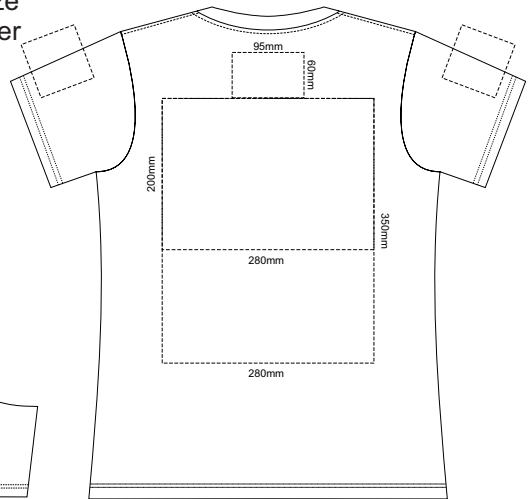

10% of Actual Size
Screen Print

WOMENS FRONT XS

WOMENS BACK XS

10% of Actual Size
Colourflex Transfer

WOMENS FRONT XS

WOMENS BACK XS

Print area 280x200mm can be rotated to best suit.

Print area 280x200mm can be rotated to best suit.

10% of Actual Size
Screen Print

WOMENS FRONT SMALL

WOMENS BACK SMALL

10% of Actual Size
Colourflex Transfer

WOMENS FRONT SMALL

Print area 280x200mm can be rotated to best suit.

WOMENS BACK SMALL

Print area 280x200mm can be rotated to best suit.

10% of Actual Size
Screen Print

WOMENS FRONT MEDIUM

WOMENS BACK MEDIUM

10% of Actual Size
Colourflex Transfer

WOMENS FRONT MEDIUM

Print area 280x200mm can be rotated to best suit.

WOMENS BACK MEDIUM

Print area 280x200mm can be rotated to best suit.

WOMENS FRONT 2XL

WOMENS BACK 2XL

WOMENS FRONT 2XL

WOMENS BACK 2XL

Print area 280x200mm can be rotated to best suit.

Print area 280x200mm can be rotated to best suit.

WOMENS FRONT 2XL

Graphite
Charcoal
Grey
Ash
Ecu
White
Gold
Mustard
Orange
Rust
Fuchsia
Red
Kelly Green
Olive
Bottle Green
Cyan
Petrol Blue
Royal Blue
Navy
Purple
Carbon
Black
Jet Black