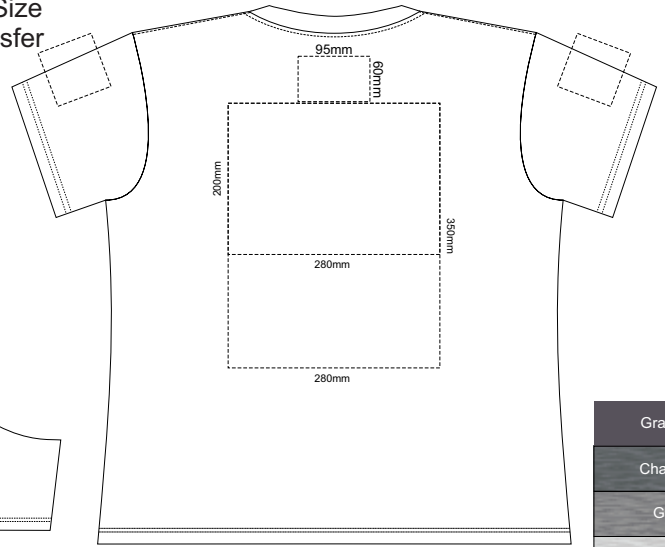

10% of Actual Size
Screen Print

WOMENS FRONT XS

WOMENS BACK XS

10% of Actual Size
Colourflex Transfer

WOMENS FRONT XS

WOMENS BACK XS

Print area 280x200mm can be rotated to best suit.

Print area 280x200mm can be rotated to best suit.

10% of Actual Size
Screen Print

WOMENS FRONT XL

WOMENS BACK XL

10% of Actual Size
Colourflex Transfer

Print area 280x200mm can be rotated to best suit.

Print area 280x200mm can be rotated to best suit.

WOMENS FRONT XL

WOMENS FRONT 2XL

WOMENS BACK 2XL

WOMENS FRONT 2XL

WOMENS BACK 2XL

Print area 280x200mm can be rotated to best suit.

Print area 280x200mm can be rotated to best suit.

WOMENS FRONT 2XL

Graphite
Charcoal
Grey
Ash
Ecu
White
Gold
Mustard
Orange
Rust
Fuchsia
Red
Kelly Green
Olive
Bottle Green
Cyan
Petrol Blue
Royal Blue
Navy
Purple
Carbon
Black
Jet Black

10% of Actual Size
Screen Print

WOMENS FRONT 3XL

WOMENS BACK 3XL

10% of Actual Size
Colourflex Transfer

Print area 280x200mm can be rotated to best suit.

Print area 280x200mm can be rotated to best suit.

WOMENS FRONT 3XL