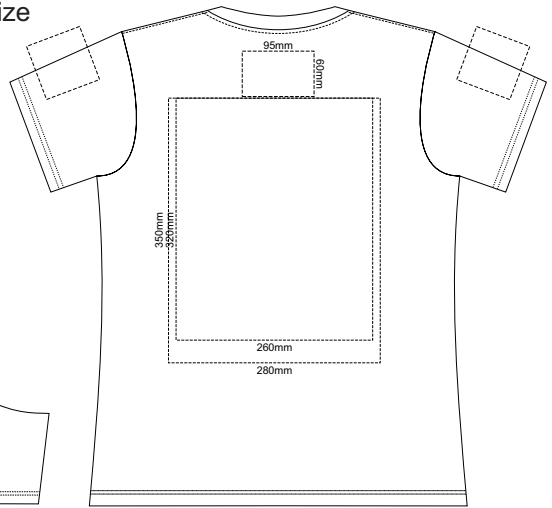

10% of Actual Size
Screen Print

WOMENS FRONT XS

WOMENS BACK XS

10% of Actual Size
Colourflex Transfer

WOMENS FRONT XS

WOMENS BACK XS

Print area 280x200mm can be rotated to best suit.

Print area 280x200mm can be rotated to best suit.

10% of Actual Size
Embroidery

WOMENS FRONT XS

Graphite
Charcoal
Grey
Ash
Ecru
Gold
Mustard
Orange
Rust
Fuchsia
Red
Kelly Green
Olive
Bottle Green
Cyan
Petrol Blue
Royal Blue
Navy
Purple
Carbon
Black
Jet Black

10% of Actual Size
Screen Print

WOMENS FRONT SMALL

WOMENS BACK SMALL

10% of Actual Size
Colourflex Transfer

WOMENS FRONT SMALL

Print area 280x200mm can be rotated to best suit.

WOMENS BACK SMALL

Print area 280x200mm can be rotated to best suit.

10% of Actual Size
Screen Print

WOMENS FRONT MEDIUM

WOMENS BACK MEDIUM

10% of Actual Size
Colourflex Transfer

WOMENS FRONT MEDIUM

Print area 280x200mm can be rotated to best suit.

WOMENS BACK MEDIUM

Print area 280x200mm can be rotated to best suit.