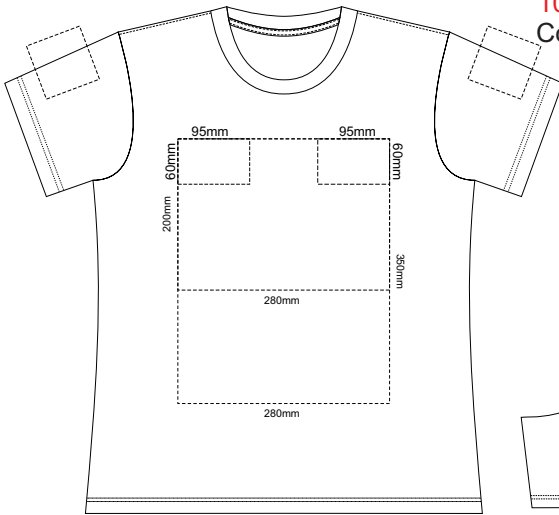

10% of Actual Size
Screen Print

WOMENS FRONT XS

WOMENS BACK XS

10% of Actual Size
Colourflex Transfer

WOMENS FRONT XS

WOMENS BACK XS

Print area 280x200mm can be rotated to best suit.

Print area 280x200mm can be rotated to best suit.

10% of Actual Size
Screen Print

WOMENS FRONT SMALL

WOMENS BACK SMALL

10% of Actual Size
Colourflex Transfer

WOMENS FRONT SMALL

Print area 280x200mm can be rotated to best suit.

WOMENS BACK SMALL

Print area 280x200mm can be rotated to best suit.

10% of Actual Size
Screen Print

WOMENS FRONT MEDIUM

WOMENS BACK MEDIUM

10% of Actual Size
Colourflex Transfer

WOMENS FRONT MEDIUM

Print area 280x200mm can be rotated to best suit.

WOMENS BACK MEDIUM

Print area 280x200mm can be rotated to best suit.

10% of Actual Size
Screen Print

WOMENS FRONT LARGE

WOMENS BACK LARGE

10% of Actual Size
Colourflex Transfer

Print area 280x200mm can be rotated to best suit.

WOMENS FRONT LARGE

Print area 280x200mm can be rotated to best suit.