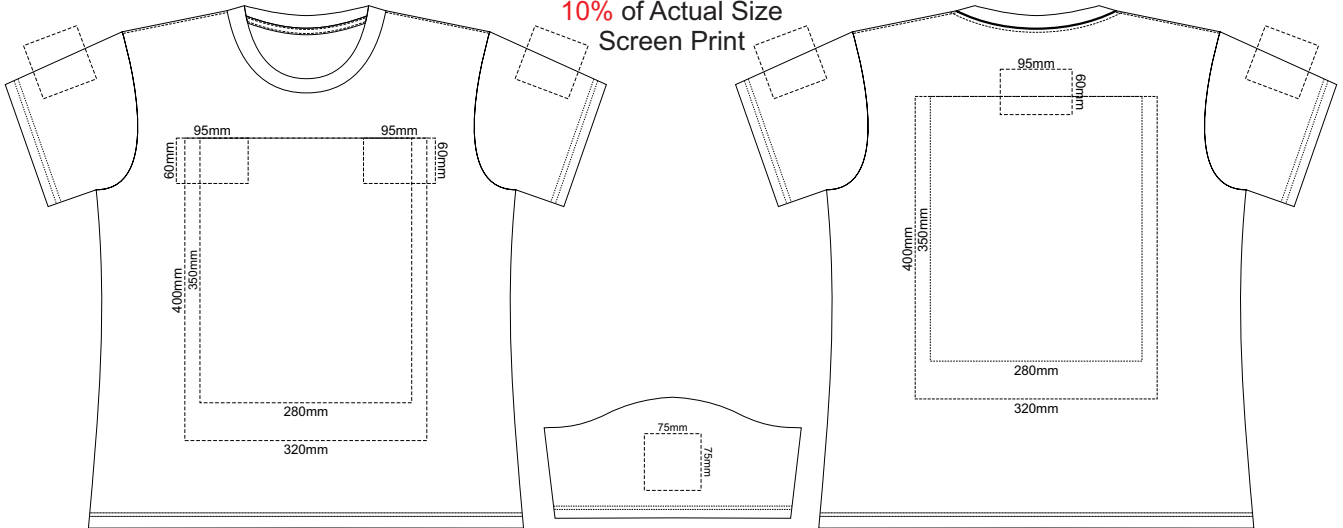

10% of Actual Size
Screen Print

WOMENS FRONT LARGE

WOMENS BACK LARGE

10% of Actual Size
Colourflex Transfer

Print area 280x200mm can be rotated to best suit.

WOMENS FRONT LARGE

Print area 280x200mm can be rotated to best suit.

10% of Actual Size
Screen Print

WOMENS FRONT XL

WOMENS BACK XL

10% of Actual Size
Colourflex Transfer

Print area 280x200mm can be rotated to best suit.

Print area 280x200mm can be rotated to best suit.

WOMENS FRONT XL