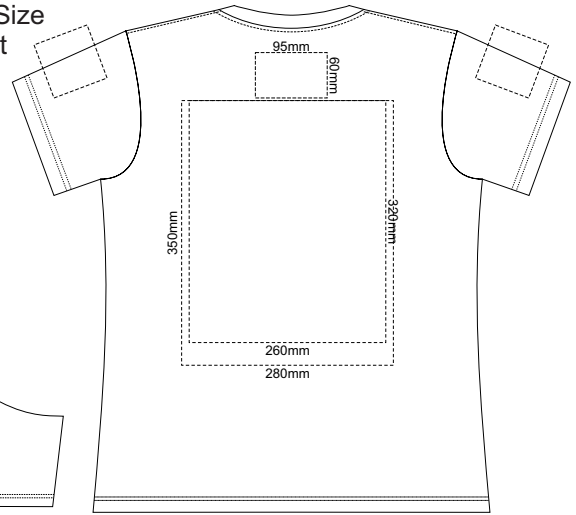

10% of Actual Size
Screen Print

WOMENS FRONT XS

WOMENS BACK XS

10% of Actual Size
Colourflex Transfer

WOMENS FRONT XS

WOMENS BACK XS

Print area 280x200mm can be rotated to best suit.

Print area 280x200mm can be rotated to best suit.

10% of Actual Size
Screen Print

WOMENS FRONT SMALL

WOMENS BACK SMALL

10% of Actual Size
Colourflex Transfer

WOMENS FRONT SMALL

Print area 280x200mm can be rotated to best suit.

WOMENS BACK SMALL

Print area 280x200mm can be rotated to best suit.

10% of Actual Size
Screen Print

WOMENS FRONT MEDIUM

WOMENS BACK MEDIUM

10% of Actual Size
Colourflex Transfer

WOMENS FRONT MEDIUM

Print area 280x200mm can be rotated to best suit.

WOMENS BACK MEDIUM

Print area 280x200mm can be rotated to best suit.

10% of Actual Size
Screen Print

WOMENS FRONT LARGE

WOMENS BACK LARGE

10% of Actual Size
Colourflex Transfer

Print area 280x200mm can be rotated to best suit.

WOMENS FRONT LARGE

Print area 280x200mm can be rotated to best suit.