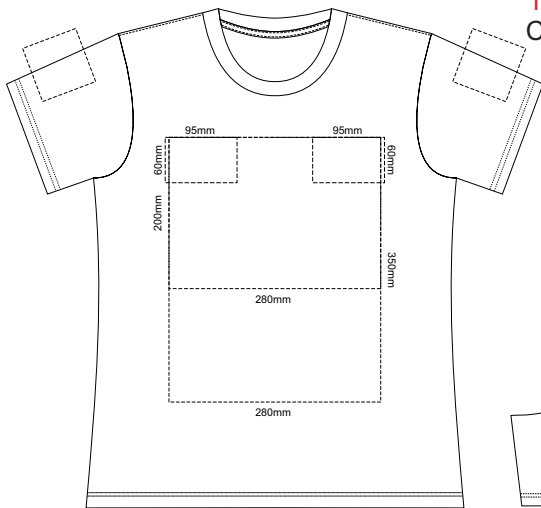

10% of Actual Size
Screen Print

WOMENS FRONT XS

WOMENS BACK XS

10% of Actual Size
Colourflex Transfer

WOMENS FRONT XS

WOMENS BACK XS

Print area 280x200mm can be rotated to best suit.

Print area 280x200mm can be rotated to best suit.

10% of Actual Size
Screen Print

WOMENS FRONT SMALL

WOMENS BACK SMALL

10% of Actual Size
Colourflex Transfer

WOMENS FRONT SMALL

Print area 280x200mm can be rotated to best suit.

WOMENS BACK SMALL

Print area 280x200mm can be rotated to best suit.

10% of Actual Size
Screen Print

WOMENS FRONT MEDIUM

WOMENS BACK MEDIUM

10% of Actual Size
Colourflex Transfer

WOMENS FRONT MEDIUM

Print area 280x200mm can be rotated to best suit.

WOMENS BACK MEDIUM

Print area 280x200mm can be rotated to best suit.

10% of Actual Size
Screen Print

WOMENS FRONT LARGE

WOMENS BACK LARGE

10% of Actual Size
Colourflex Transfer

Print area 280x200mm can be rotated to best suit.

WOMENS FRONT LARGE

Print area 280x200mm can be rotated to best suit.