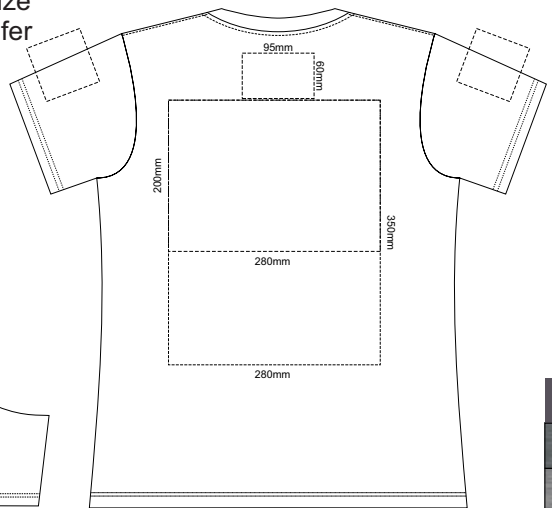

10% of Actual Size
Screen Print

WOMENS FRONT XS

WOMENS BACK XS

10% of Actual Size
Colourflex Transfer

WOMENS FRONT XS

WOMENS BACK XS

Print area 280x200mm can be rotated to best suit.

Print area 280x200mm can be rotated to best suit.

10% of Actual Size
Screen Print

WOMENS FRONT SMALL

WOMENS BACK SMALL

10% of Actual Size
Colourflex Transfer

WOMENS FRONT SMALL

Print area 280x200mm can be rotated to best suit.

WOMENS BACK SMALL

Print area 280x200mm can be rotated to best suit.

10% of Actual Size
Screen Print

WOMENS FRONT MEDIUM

WOMENS BACK MEDIUM

10% of Actual Size
Colourflex Transfer

WOMENS FRONT MEDIUM

Print area 280x200mm can be rotated to best suit.

WOMENS BACK MEDIUM

Print area 280x200mm can be rotated to best suit.

10% of Actual Size
Screen Print

WOMENS FRONT LARGE

WOMENS BACK LARGE

10% of Actual Size
Colourflex Transfer

Print area 280x200mm can be rotated to best suit.

WOMENS FRONT LARGE

Print area 280x200mm can be rotated to best suit.