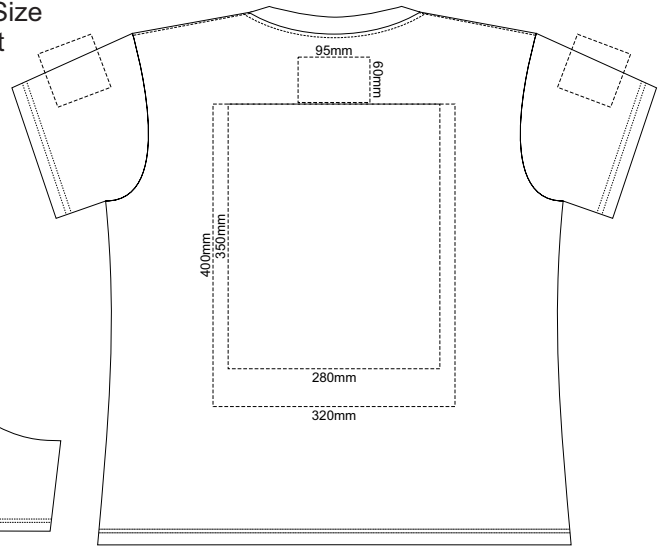

10% of Actual Size
Screen Print

WOMENS FRONT XS

WOMENS BACK XS

10% of Actual Size
Colourflex Transfer

WOMENS FRONT XS

WOMENS BACK XS

Print area 280x200mm can be rotated to best suit.

Print area 280x200mm can be rotated to best suit.

10% of Actual Size
Screen Print

WOMENS FRONT XL

WOMENS BACK XL

10% of Actual Size
Colourflex Transfer

Print area 280x200mm can be rotated to best suit.

Print area 280x200mm can be rotated to best suit.

WOMENS FRONT XL

WOMENS FRONT 2XL

WOMENS BACK 2XL

WOMENS FRONT 2XL

WOMENS BACK 2XL

Print area 280x200mm can be rotated to best suit.

Print area 280x200mm can be rotated to best suit.

WOMENS FRONT 2XL

Graphite
Charcoal
Grey
Ash
Ecu
White
Gold
Mustard
Orange
Rust
Fuchsia
Red
Kelly Green
Olive
Bottle Green
Cyan
Petrol Blue
Royal Blue
Navy
Purple
Carbon
Black
Jet Black

10% of Actual Size
Screen Print

WOMENS FRONT 3XL

WOMENS BACK 3XL

10% of Actual Size
Colourflex Transfer

Print area 280x200mm can be rotated to best suit.

Print area 280x200mm can be rotated to best suit.

WOMENS FRONT 3XL