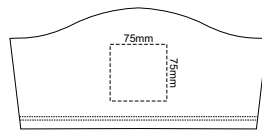

10% of Actual Size
Screen Print

WOMENS FRONT XS

WOMENS BACK XS

10% of Actual Size
Colourflex Transfer

WOMENS FRONT XS

WOMENS BACK XS

Print area 280x200mm can be rotated to best suit.

Print area 280x200mm can be rotated to best suit.

10% of Actual Size
Screen Print

WOMENS FRONT SMALL

WOMENS BACK SMALL

10% of Actual Size
Colourflex Transfer

WOMENS FRONT SMALL

Print area 280x200mm can be rotated to best suit.

WOMENS BACK SMALL

Print area 280x200mm can be rotated to best suit.

10% of Actual Size
Screen Print

WOMENS FRONT MEDIUM

WOMENS BACK MEDIUM

10% of Actual Size
Colourflex Transfer

WOMENS FRONT MEDIUM

Print area 280x200mm can be rotated to best suit.

WOMENS BACK MEDIUM

Print area 280x200mm can be rotated to best suit.