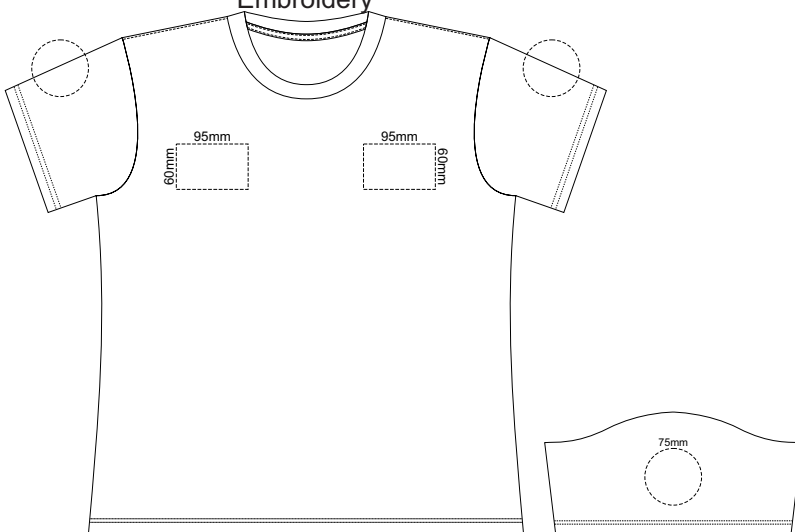

WOMENS FRONT XL

Graphite
Charcoal
Grey
Ash
Ecu
Gold
Mustard
Orange
Rust
Fuchsia
Red
Kelly Green
Olive
Bottle Green
Cyan
Petrol Blue
Royal Blue
Navy
Purple
Carbon
Black
Jet Black