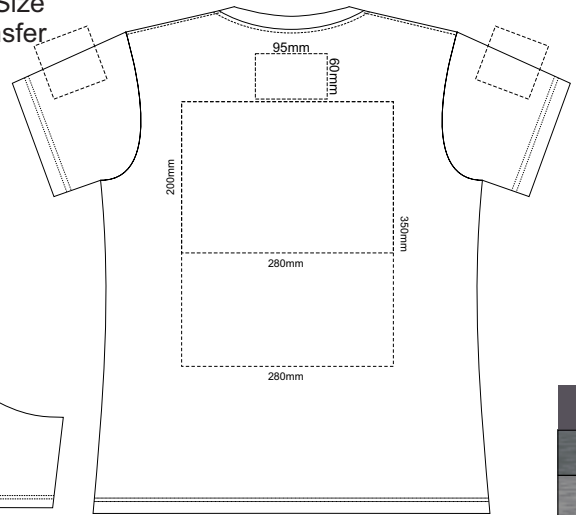

10% of Actual Size
Screen Print

WOMENS FRONT XS

WOMENS BACK XS

10% of Actual Size
Colourflex Transfer

WOMENS FRONT XS

WOMENS BACK XS

Print area 280x200mm can be rotated to best suit.

Print area 280x200mm can be rotated to best suit.

10% of Actual Size
Screen Print

WOMENS FRONT SMALL

WOMENS BACK SMALL

10% of Actual Size
Colourflex Transfer

WOMENS FRONT SMALL

Print area 280x200mm can be rotated to best suit.

WOMENS BACK SMALL

Print area 280x200mm can be rotated to best suit.

10% of Actual Size
Screen Print

WOMENS FRONT MEDIUM

WOMENS BACK MEDIUM

10% of Actual Size
Colourflex Transfer

WOMENS FRONT MEDIUM

Print area 280x200mm can be rotated to best suit.

WOMENS BACK MEDIUM

Print area 280x200mm can be rotated to best suit.

10% of Actual Size
Screen Print

WOMENS FRONT LARGE

WOMENS BACK LARGE

10% of Actual Size
Colourflex Transfer

Print area 280x200mm can be rotated to best suit.

WOMENS FRONT LARGE

Print area 280x200mm can be rotated to best suit.