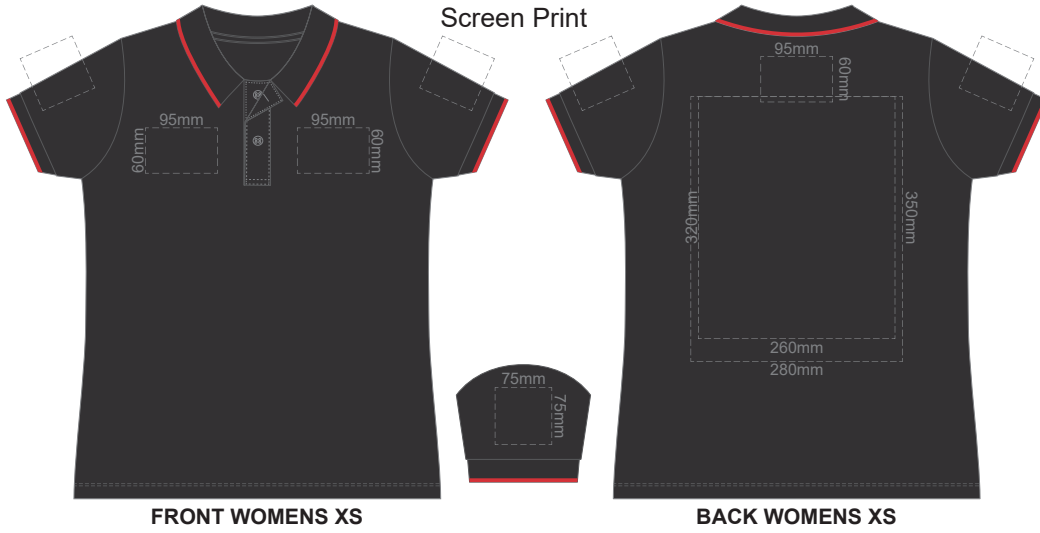

BACK WOMENS XS

10% of Actual Size
Screen Print

FRONT WOMENS XS