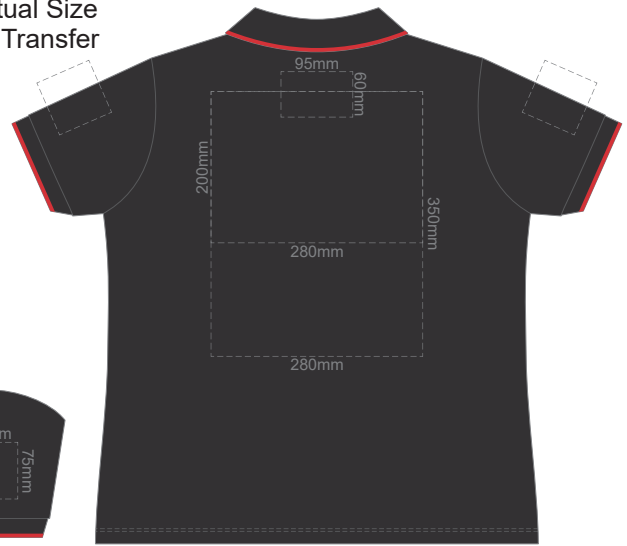

Print area 280x200mm can be rotated to best suit.
FRONT WOMENS XL