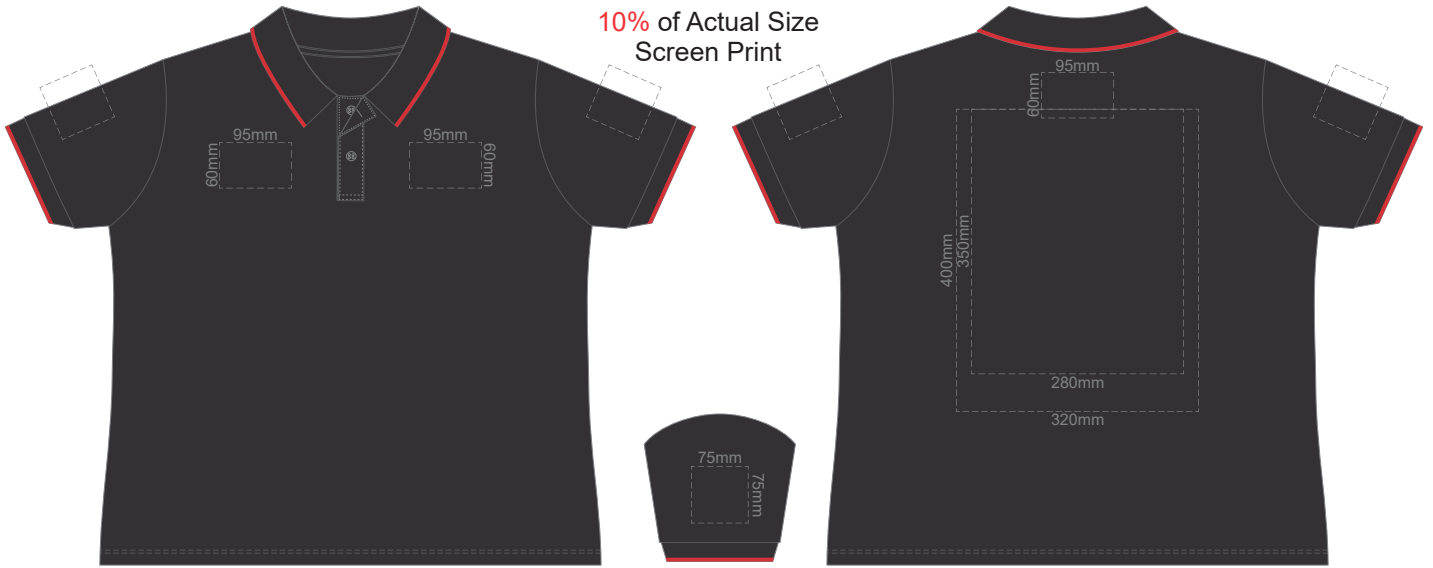

FRONT WOMENS 3XL

10% of Actual Size
Screen Print

FRONT WOMENS 3XL