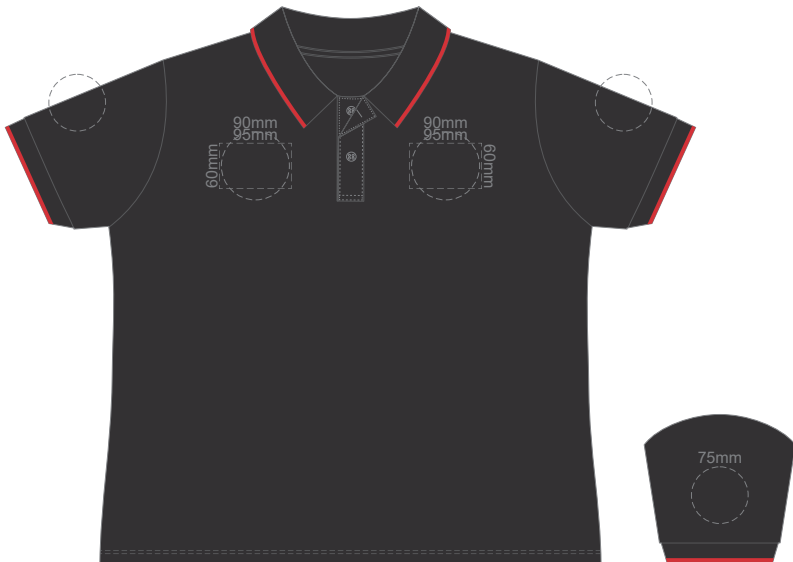

10% of Actual Size
Screen Print

FRONT WOMENS XS

BACK WOMENS XS

10% of Actual Size
Colourflex Transfer

FRONT WOMENS XS

Print area 280x200mm can be rotated to best suit.
BACK WOMENS XS

10% of Actual Size
Embroidery

10% of Actual Size
Embroidery

FRONT WOMENS XL

10% of Actual Size
Screen Print

FRONT WOMENS 2XL

FRONT WOMENS 2XL

10% of Actual Size
Colourflex Transfer

FRONT WOMENS 2XL

Print area 280x200mm can be rotated to best suit.
FRONT WOMENS 2XL

10% of Actual Size
Embroidery

FRONT WOMENS 2XL

10% of Actual Size
Screen Print

FRONT WOMENS 3XL

FRONT WOMENS 3XL

10% of Actual Size
Colourflex Transfer

FRONT WOMENS 3XL

Print area 280x200mm can be rotated to best suit.
FRONT WOMENS 3XL

10% of Actual Size
Embroidery

FRONT WOMENS 3XL