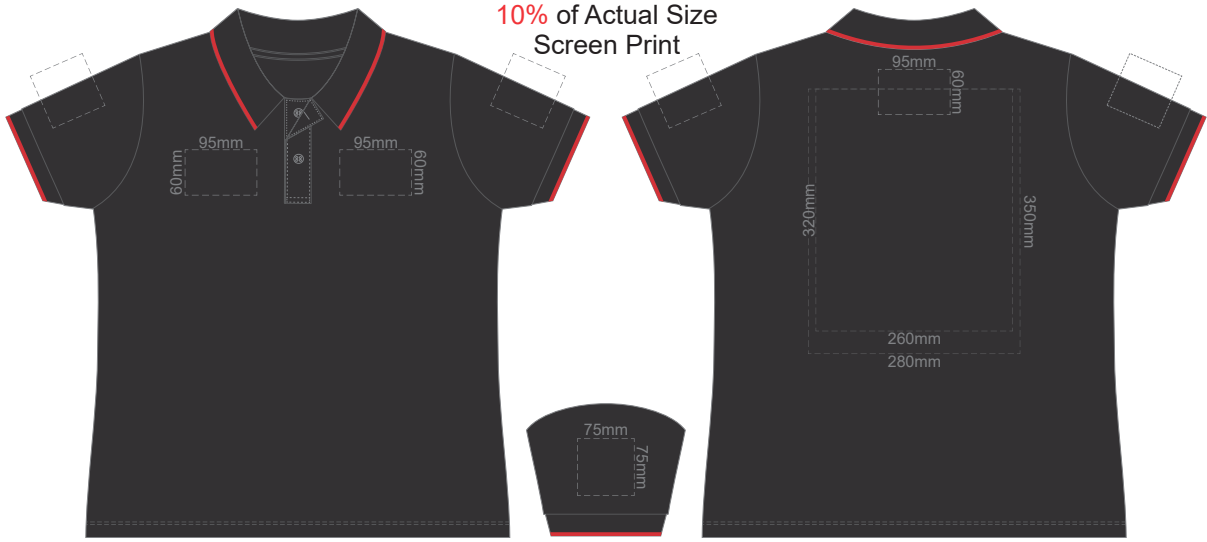

BACK WOMENS LARGE

10% of Actual Size
Screen Print

FRONT WOMENS LARGE