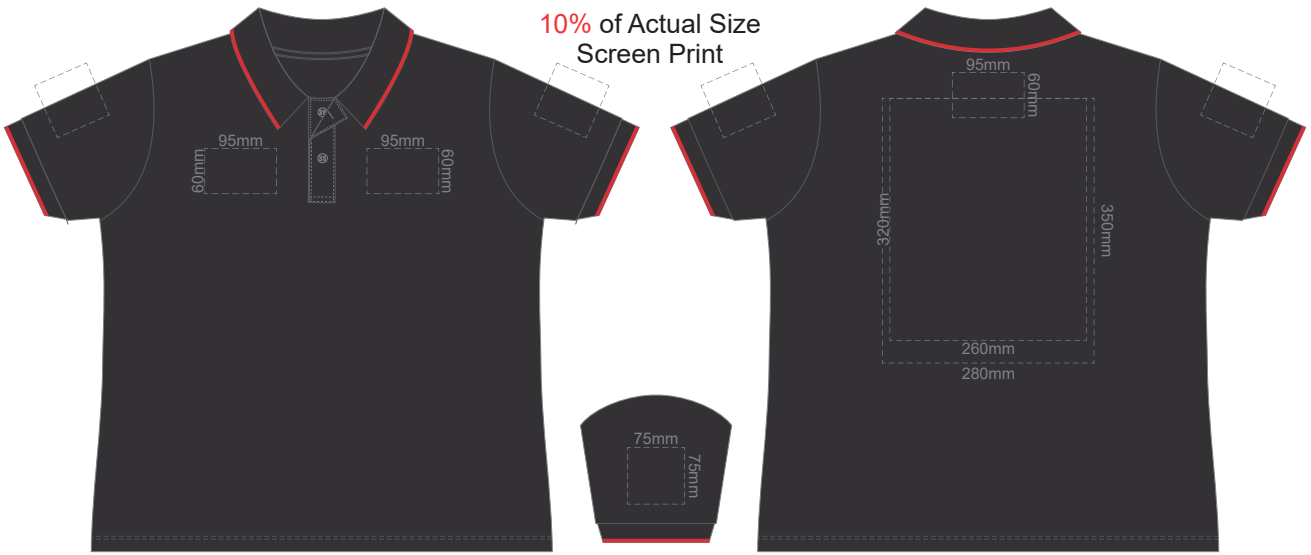

FRONT WOMENS 2XL

10% of Actual Size
Screen Print

FRONT WOMENS 2XL