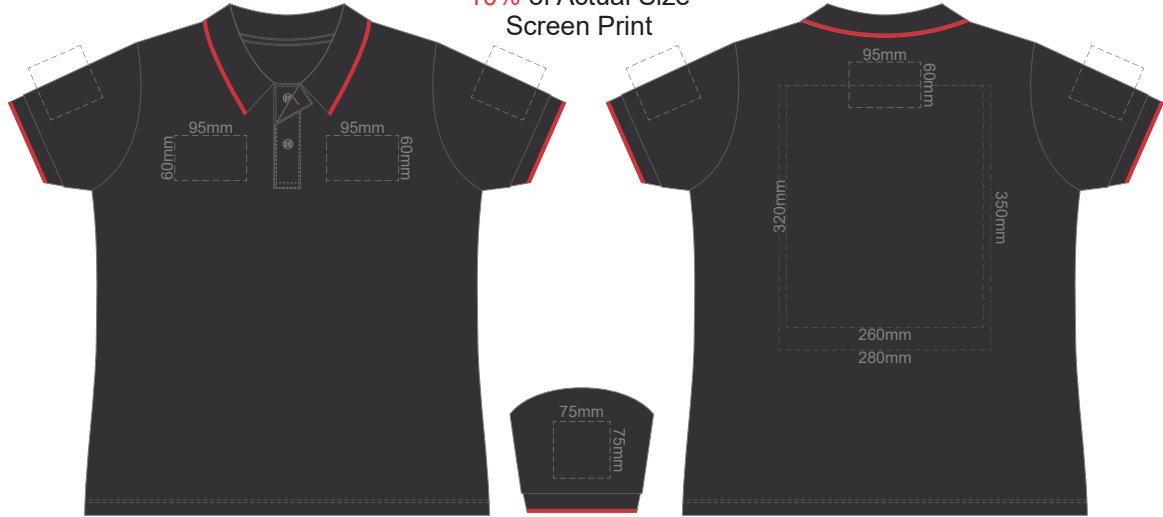

BACK WOMENS MEDIUM

10% of Actual Size
Screen Print

FRONT WOMENS MEDIUM