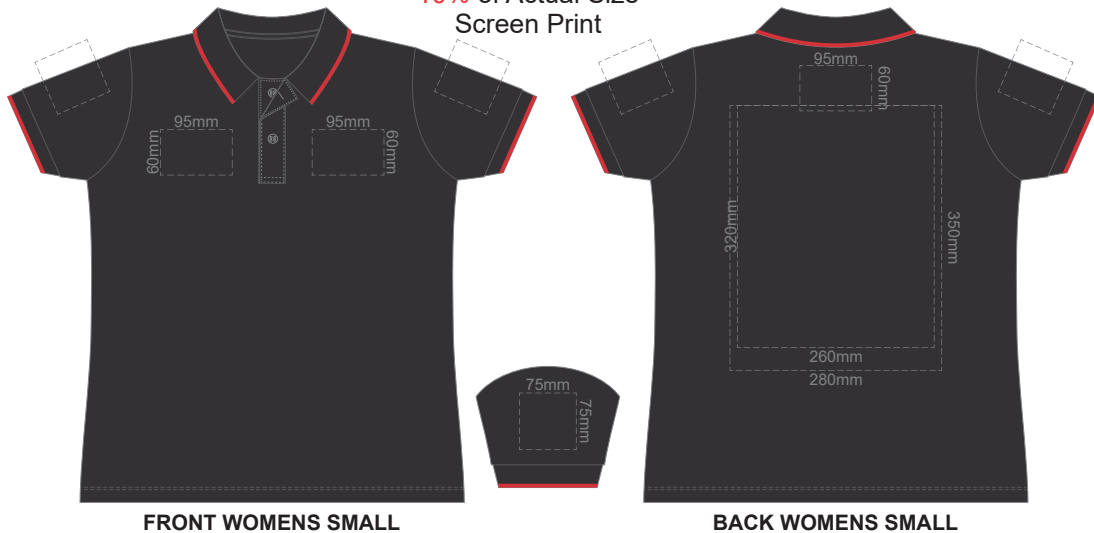

BACK WOMENS SMALL

10% of Actual Size
Screen Print

FRONT WOMENS SMALL