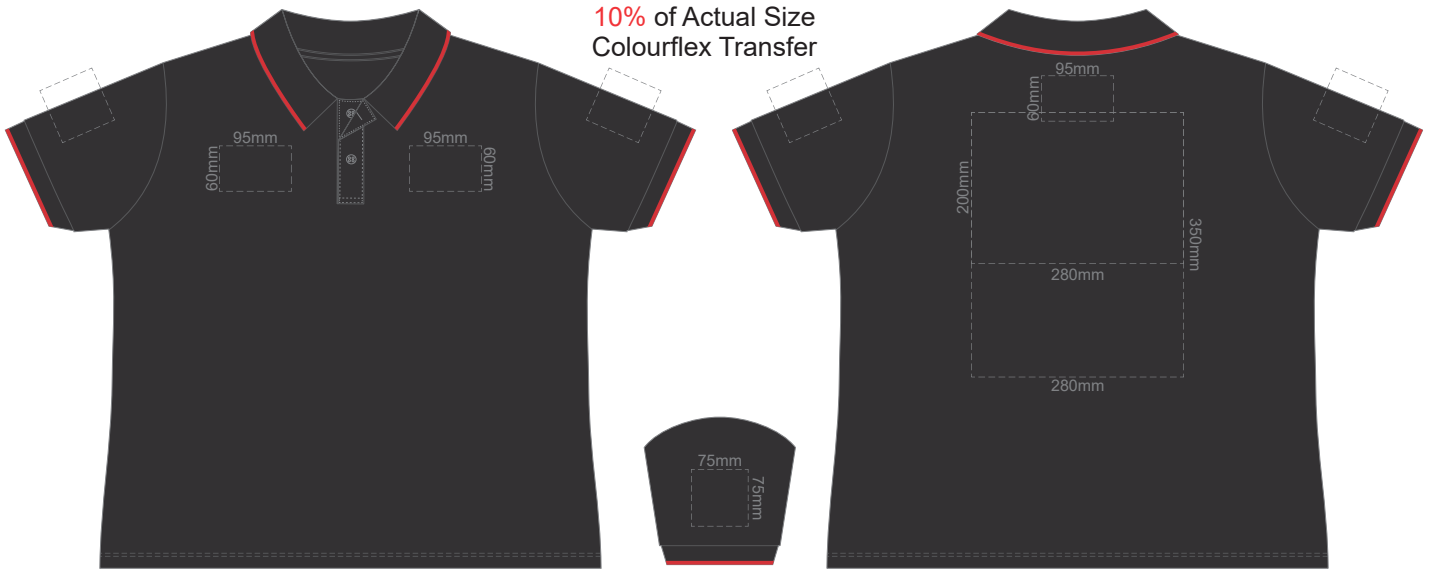

10% of Actual Size
Colourflex Transfer

FRONT WOMENS 3XL