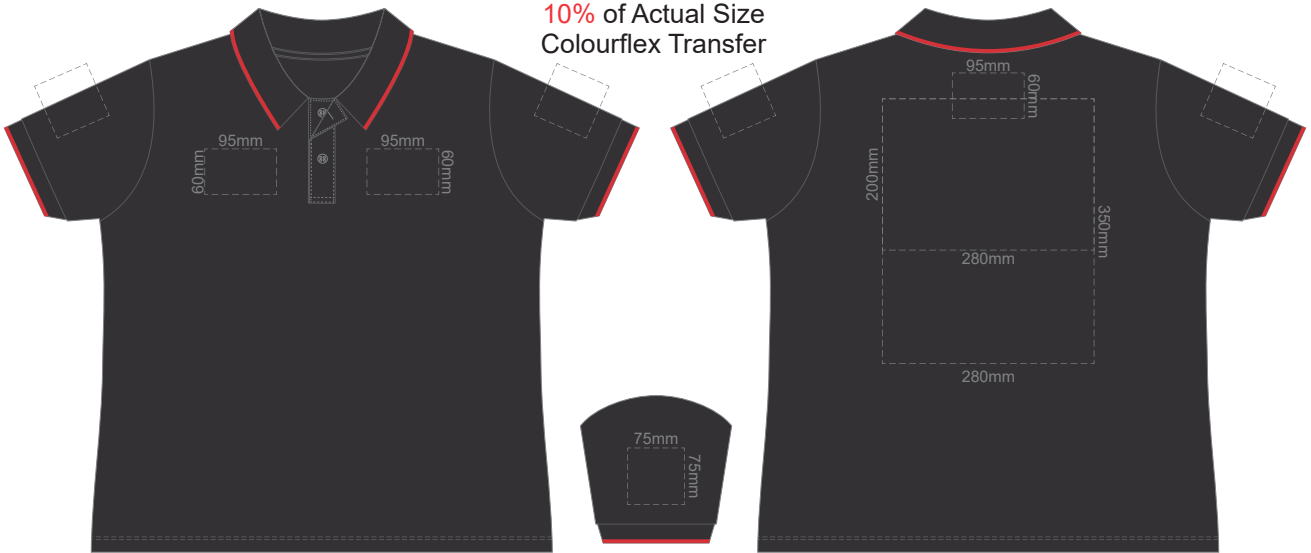

Print area 280x200mm can be rotated to best suit.
FRONT WOMENS 2XL

10% of Actual Size
Colourflex Transfer

FRONT WOMENS 2XL