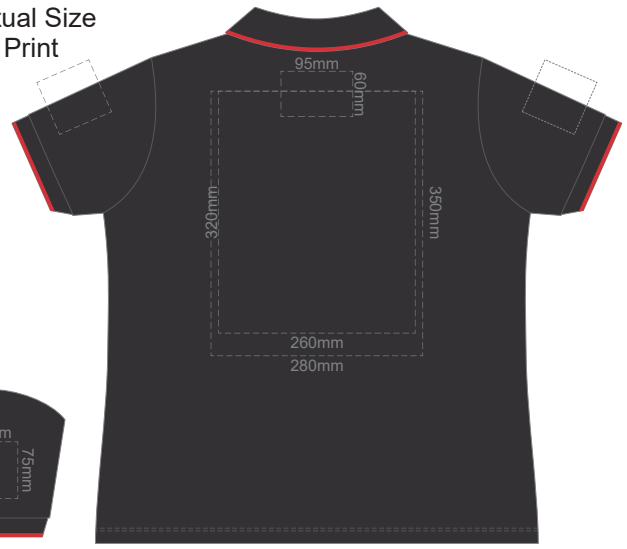

FRONT WOMENS XL