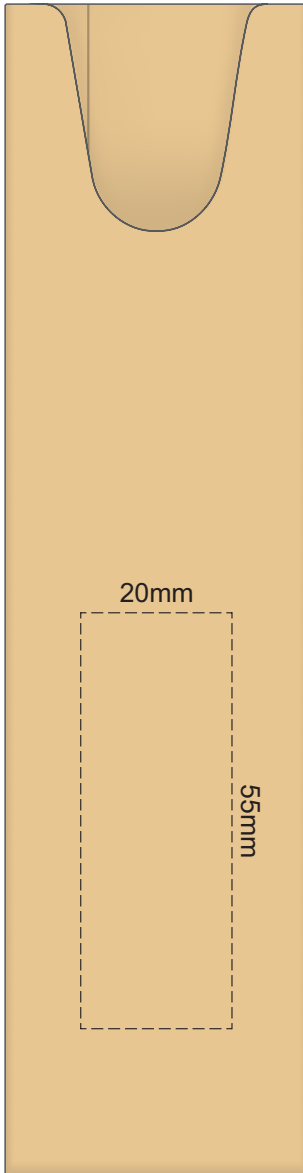

This product is a natural material, please allow for variances in grain pattern and engraving colour.

 Engraves to a Natural Etch

100% of Actual Size
Pad Print (one side only)

100% of Actual Size
Digital Packaging Print
(one side only)

Digital Print is only available for natural option
Artwork will be printed directly onto the product via CMYK printing (no white),
colours will not be vibrant due to white ink not being available for this process.