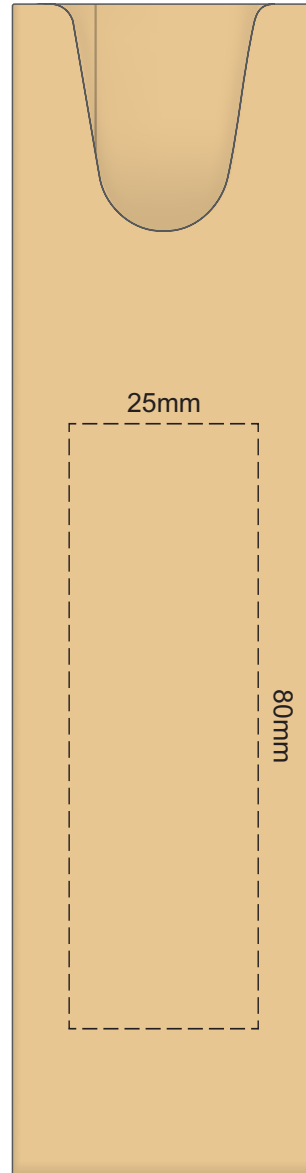

This product is a natural material, please allow for variances in grain pattern and engraving colour.

 Engraves to a Natural Etch

100% of Actual Size
Pad Print (one side only)

100% of Actual Size
Digital Packaging Print
(one side only)

Digital Print is only available for natural option
Artwork will be printed directly onto the product via CMYK printing (no white),
colours will not be vibrant due to white ink not being available for this process.