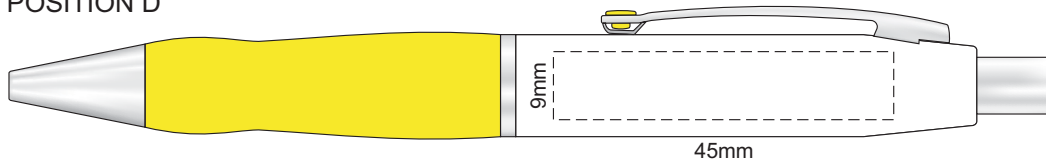

100% of Actual Size
Screen Print

POSITION A

100% of Actual Size
Pad Print
Laser Engraving

POSITION D

POSITION E

Engraves to Brass Colour

100% of Actual Size
Screen Print

POSITION A

100% of Actual Size
Pad Print
Laser Engraving

POSITION D

POSITION E

 Engraves to Brass Colour

100% of Actual Size
Pad Print
Gift Box

Please be aware we cannot guarantee exact
colour matches between the flash drive and pen.