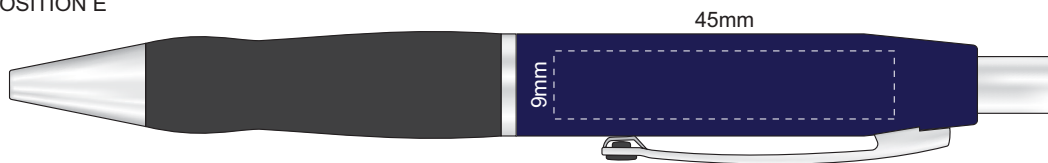

100% of Actual Size
Screen Print

POSITION A

100% of Actual Size
Pad Print
Laser Engraving

POSITION D

POSITION E

Engraves to Brass Colour

100% of Actual Size
Screen Print

POSITION A

100% of Actual Size
Pad Print
Laser Engraving

POSITION D

POSITION E

 Engraves to Brass Colour

100% of Actual Size
Pad Print
Gift Box

Please be aware we cannot guarantee exact
colour matches between the flash drive and pen.