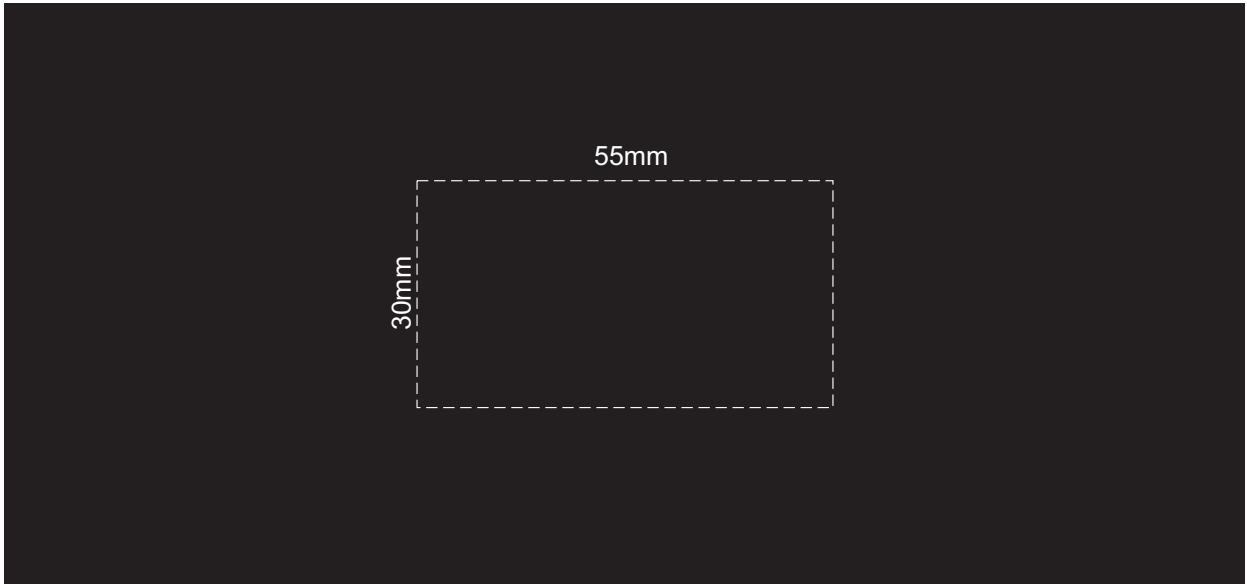

100% of Actual Size
Screen Print

POSITION A

100% of Actual Size
Pad Print
Laser Engraving

POSITION D

POSITION E

Engraves to Brass Colour

100% of Actual Size
Screen Print

POSITION A

100% of Actual Size
Pad Print
Laser Engraving

POSITION D

POSITION E

 Engraves to Brass Colour

100% of Actual Size
Pad Print
Gift Box

Please be aware we cannot guarantee exact
colour matches between the flash drive and pen.