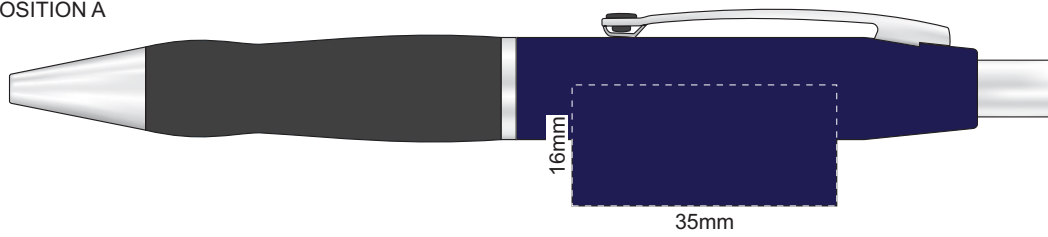

100% of Actual Size
Screen Print

POSITION A

100% of Actual Size
Pad Print
Laser Engraving

POSITION D

POSITION E

Engraves to Brass Colour

100% of Actual Size
Screen Print

POSITION A

100% of Actual Size
Pad Print
Laser Engraving

POSITION D

POSITION E

 Engraves to Brass Colour

100% of Actual Size
Pad Print
Gift Box

Please be aware we cannot guarantee exact
colour matches between the flash drive and pen.