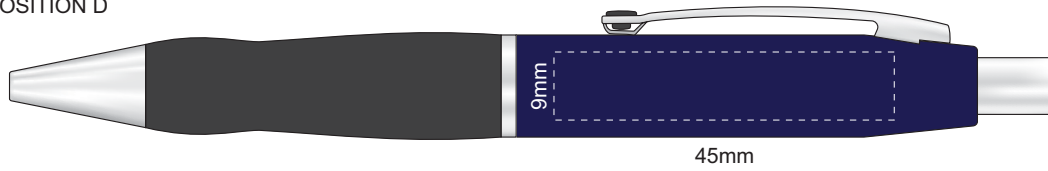

100% of Actual Size
Screen Print

POSITION A

100% of Actual Size
Pad Print
Laser Engraving

POSITION D

POSITION E

Engraves to Brass Colour

100% of Actual Size
Screen Print

POSITION A

100% of Actual Size
Pad Print
Laser Engraving

POSITION D

POSITION E

 Engraves to Brass Colour

100% of Actual Size
Pad Print
Gift Box

Please be aware we cannot guarantee exact
colour matches between the flash drive and pen.