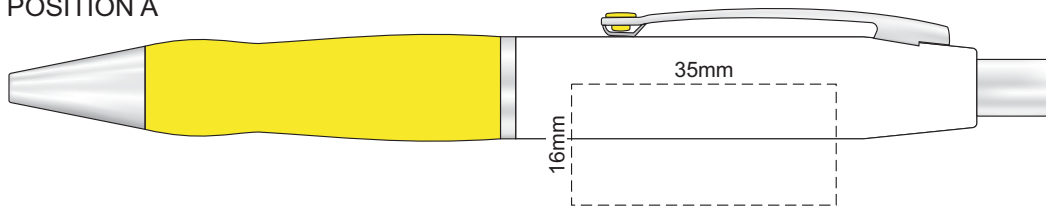

100% of Actual Size
Screen Print

POSITION A

100% of Actual Size
Pad Print
Laser Engraving

POSITION D

POSITION E

Engraves to Brass Colour

100% of Actual Size
Screen Print

POSITION A

100% of Actual Size
Pad Print
Laser Engraving

POSITION D

POSITION E

 Engraves to Brass Colour

100% of Actual Size
Pad Print
Gift Box

Please be aware we cannot guarantee exact
colour matches between the flash drive and pen.