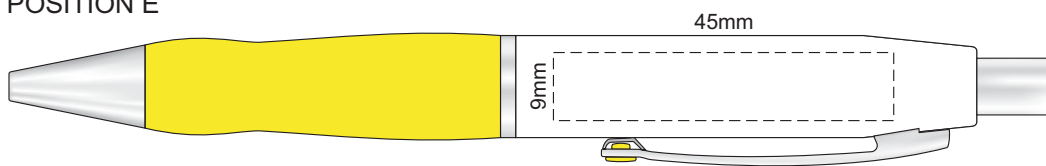

100% of Actual Size
Screen Print

POSITION A

100% of Actual Size
Pad Print
Laser Engraving

POSITION D

POSITION E

Engraves to Brass Colour

100% of Actual Size
Screen Print

POSITION A

100% of Actual Size
Pad Print
Laser Engraving

POSITION D

POSITION E

 Engraves to Brass Colour

100% of Actual Size
Pad Print
Gift Box

Please be aware we cannot guarantee exact
colour matches between the flash drive and pen.