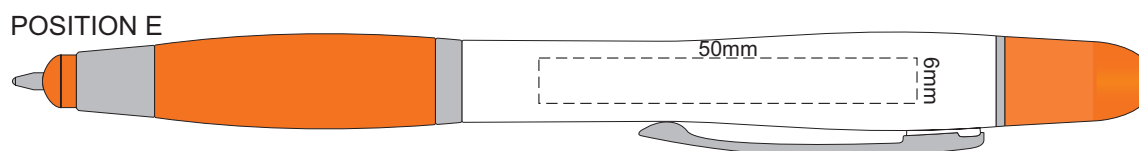

GRIP COLOURS	CAP COLOURS
Yellow	
Orange	
Red	
Green	
Dark Green	
Blue	
Dark Blue	
Purple	
Black	
	Dark Grey

100% of Actual Size  
Pad Print

100% of Actual Size  
Pad Print

100% of Actual Size  
Direct Digital

100% of Actual Size  
Direct Digital