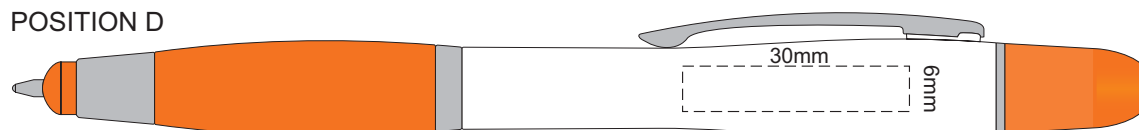

GRIP COLOURS	CAP COLOURS
Yellow	
Orange	
Red	
Green	
Dark Green	
Blue	
Dark Blue	
Purple	
Black	
	Dark Grey

100% of Actual Size  
Pad Print

100% of Actual Size  
Pad Print

100% of Actual Size  
Direct Digital

100% of Actual Size  
Direct Digital