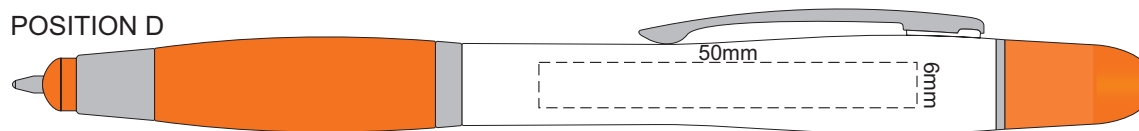

GRIP COLOURS	CAP COLOURS
Yellow	
Orange	
Red	
Green	
Dark Green	
Blue	
Dark Blue	
Purple	
Black	
	Dark Grey

100% of Actual Size  
Pad Print

100% of Actual Size  
Pad Print

100% of Actual Size  
Direct Digital

100% of Actual Size  
Direct Digital