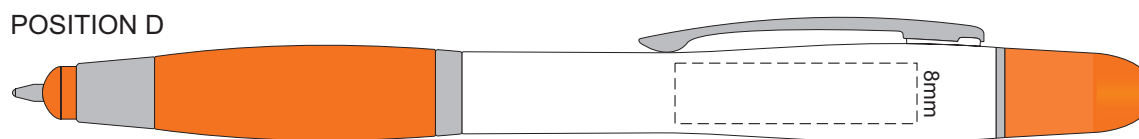

GRIP COLOURS	CAP COLOURS
Yellow	
Orange	
Red	
Green	
Dark Green	
Blue	
Dark Blue	
Purple	
Black	
	Dark Grey

100% of Actual Size  
Pad Print

100% of Actual Size  
Pad Print

100% of Actual Size  
Direct Digital

100% of Actual Size  
Direct Digital