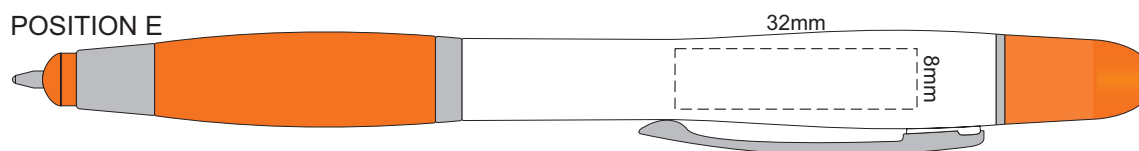

GRIP COLOURS	CAP COLOURS
Yellow	
Orange	
Red	
Green	
Dark Green	
Blue	
Dark Blue	
Purple	
Black	
	Dark Grey

100% of Actual Size  
Pad Print

100% of Actual Size  
Pad Print

100% of Actual Size  
Direct Digital

100% of Actual Size  
Direct Digital