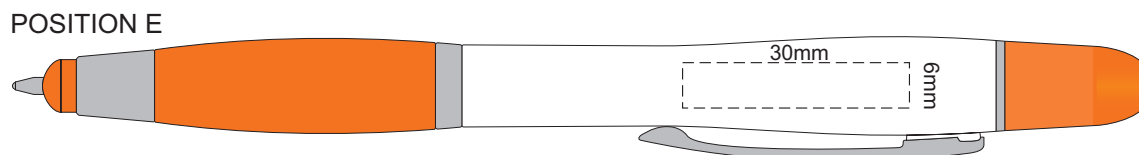

GRIP COLOURS	CAP COLOURS
Yellow	
Orange	
Red	
Green	
Dark Green	
Blue	
Dark Blue	
Purple	
Black	
	Dark Grey

100% of Actual Size  
Pad Print

100% of Actual Size  
Pad Print

100% of Actual Size  
Direct Digital

100% of Actual Size  
Direct Digital