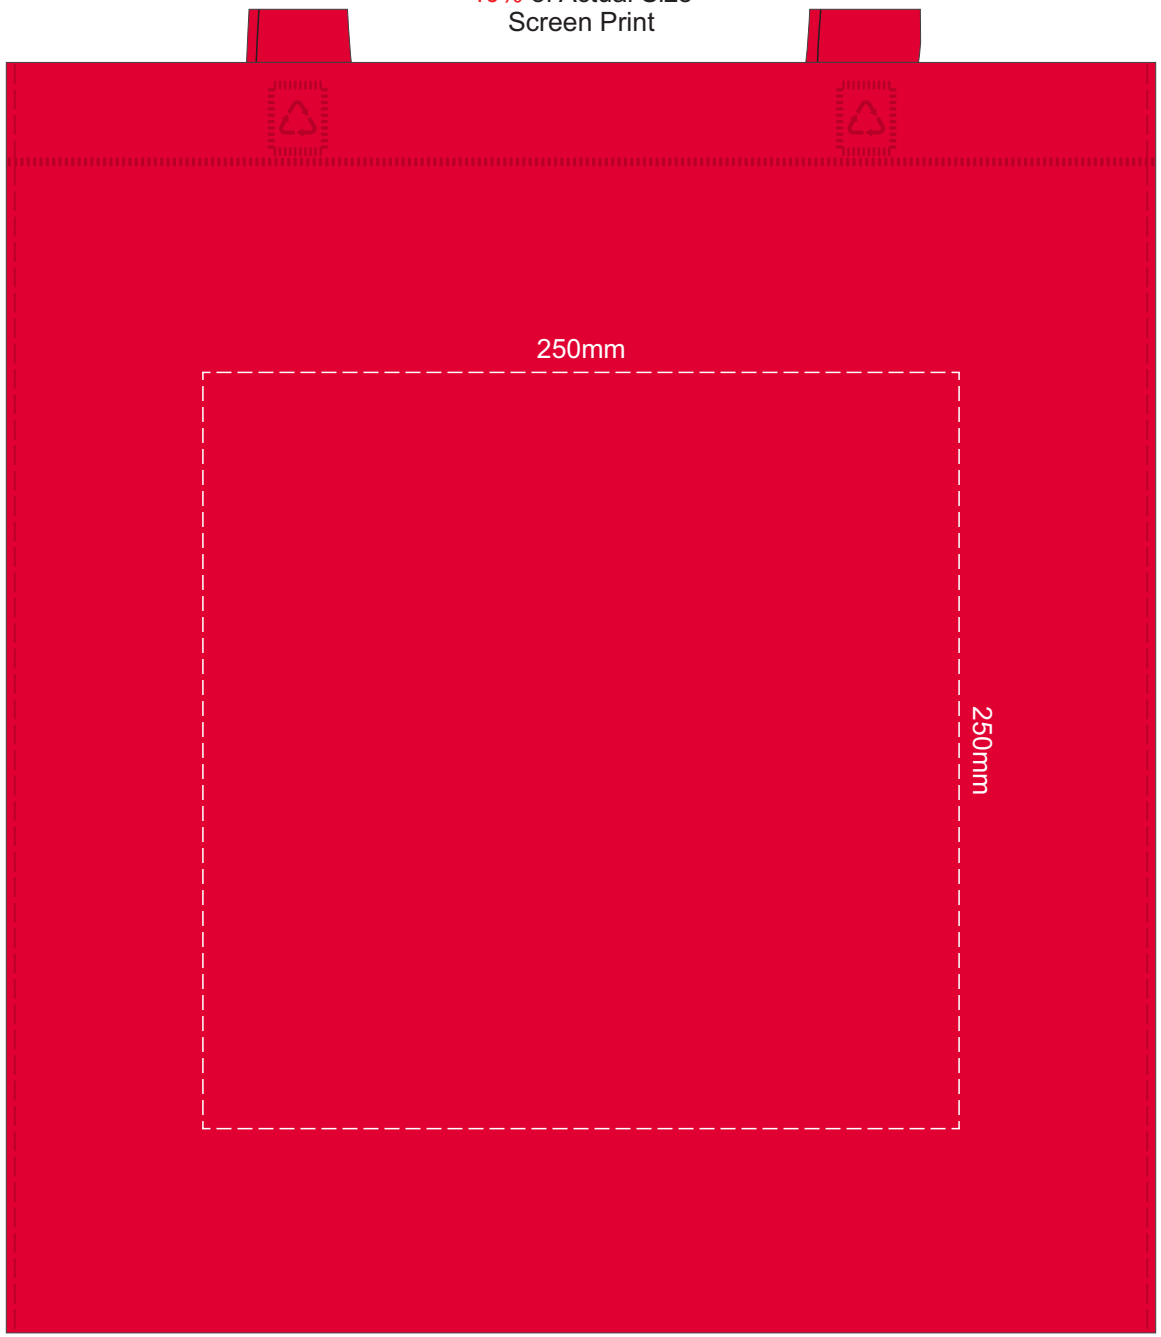

Grey
Natural
White
Yellow
Orange
Pink
Red
Bright Green
Kelly Green
Dark Green
Teal
Light Blue
Process Blue
Royal Blue
Navy
Purple
Black

40% of Actual Size
Screen Print

250mm

250mm

Grey
Natural
White
Yellow
Orange
Pink
Red
Bright Green
Kelly Green
Dark Green
Teal
Light Blue
Process Blue
Royal Blue
Navy
Purple
Black

40% of Actual Size
Colourflex Transfer

Please note the orientation the print area may be rotated to best suit the requirements.