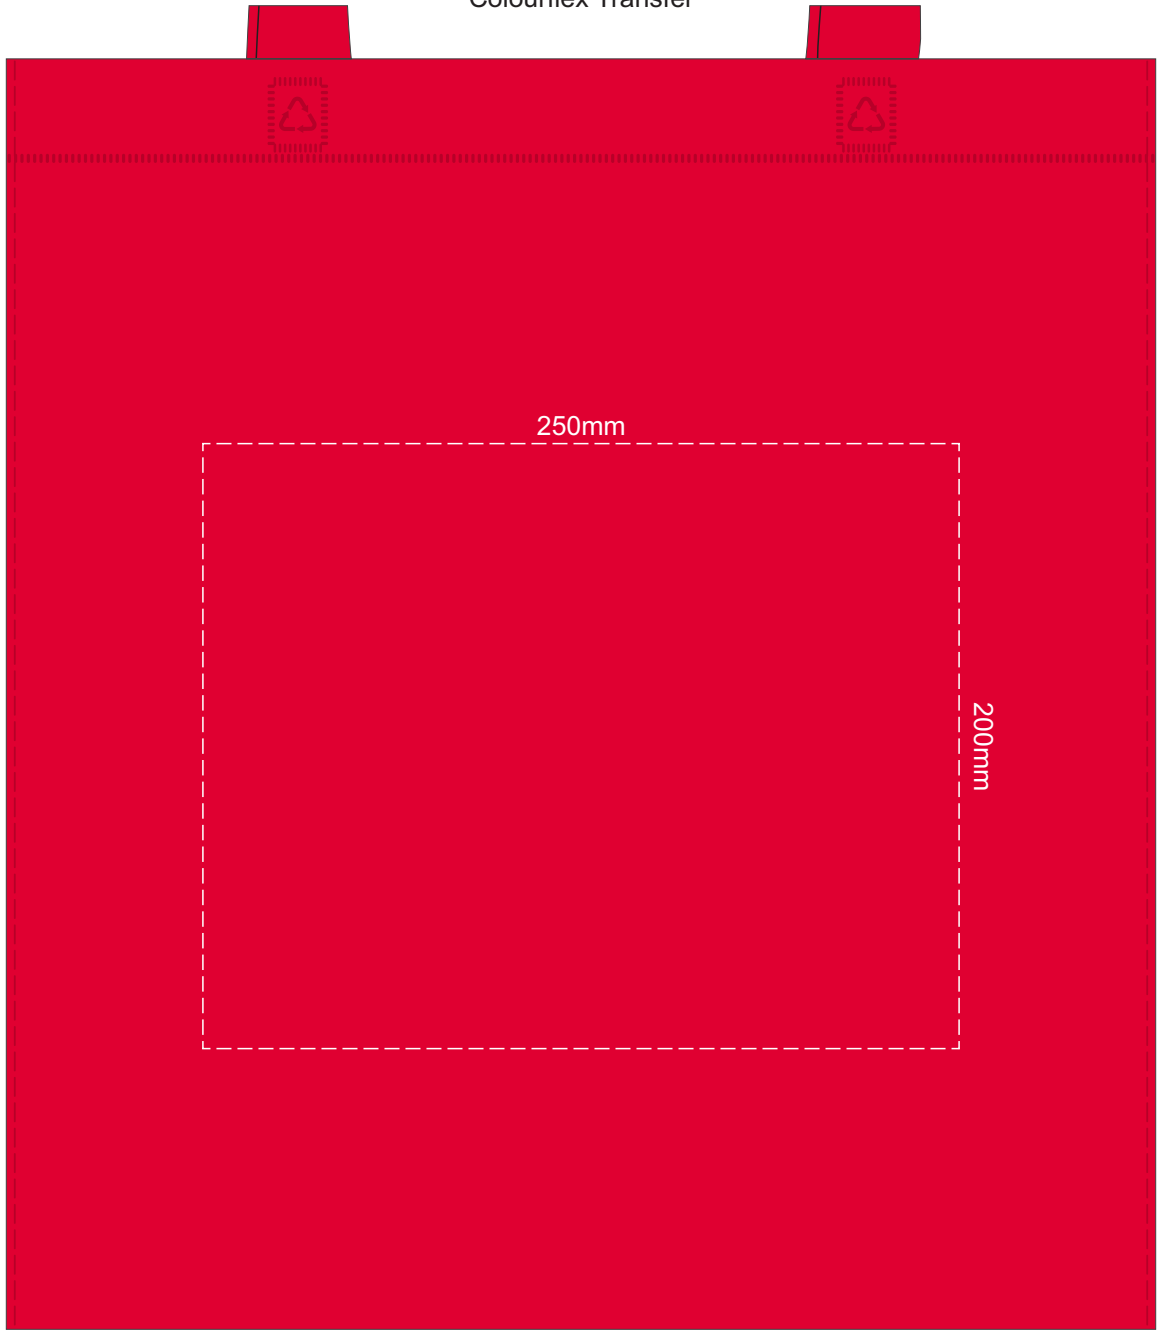

Grey
Natural
White
Yellow
Orange
Pink
Red
Bright Green
Kelly Green
Dark Green
Teal
Light Blue
Process Blue
Royal Blue
Navy
Purple
Black

40% of Actual Size
Screen Print

250mm

250mm

Grey
Natural
White
Yellow
Orange
Pink
Red
Bright Green
Kelly Green
Dark Green
Teal
Light Blue
Process Blue
Royal Blue
Navy
Purple
Black

40% of Actual Size
Colourflex Transfer

Please note the orientation the print area may be rotated to best suit the requirements.