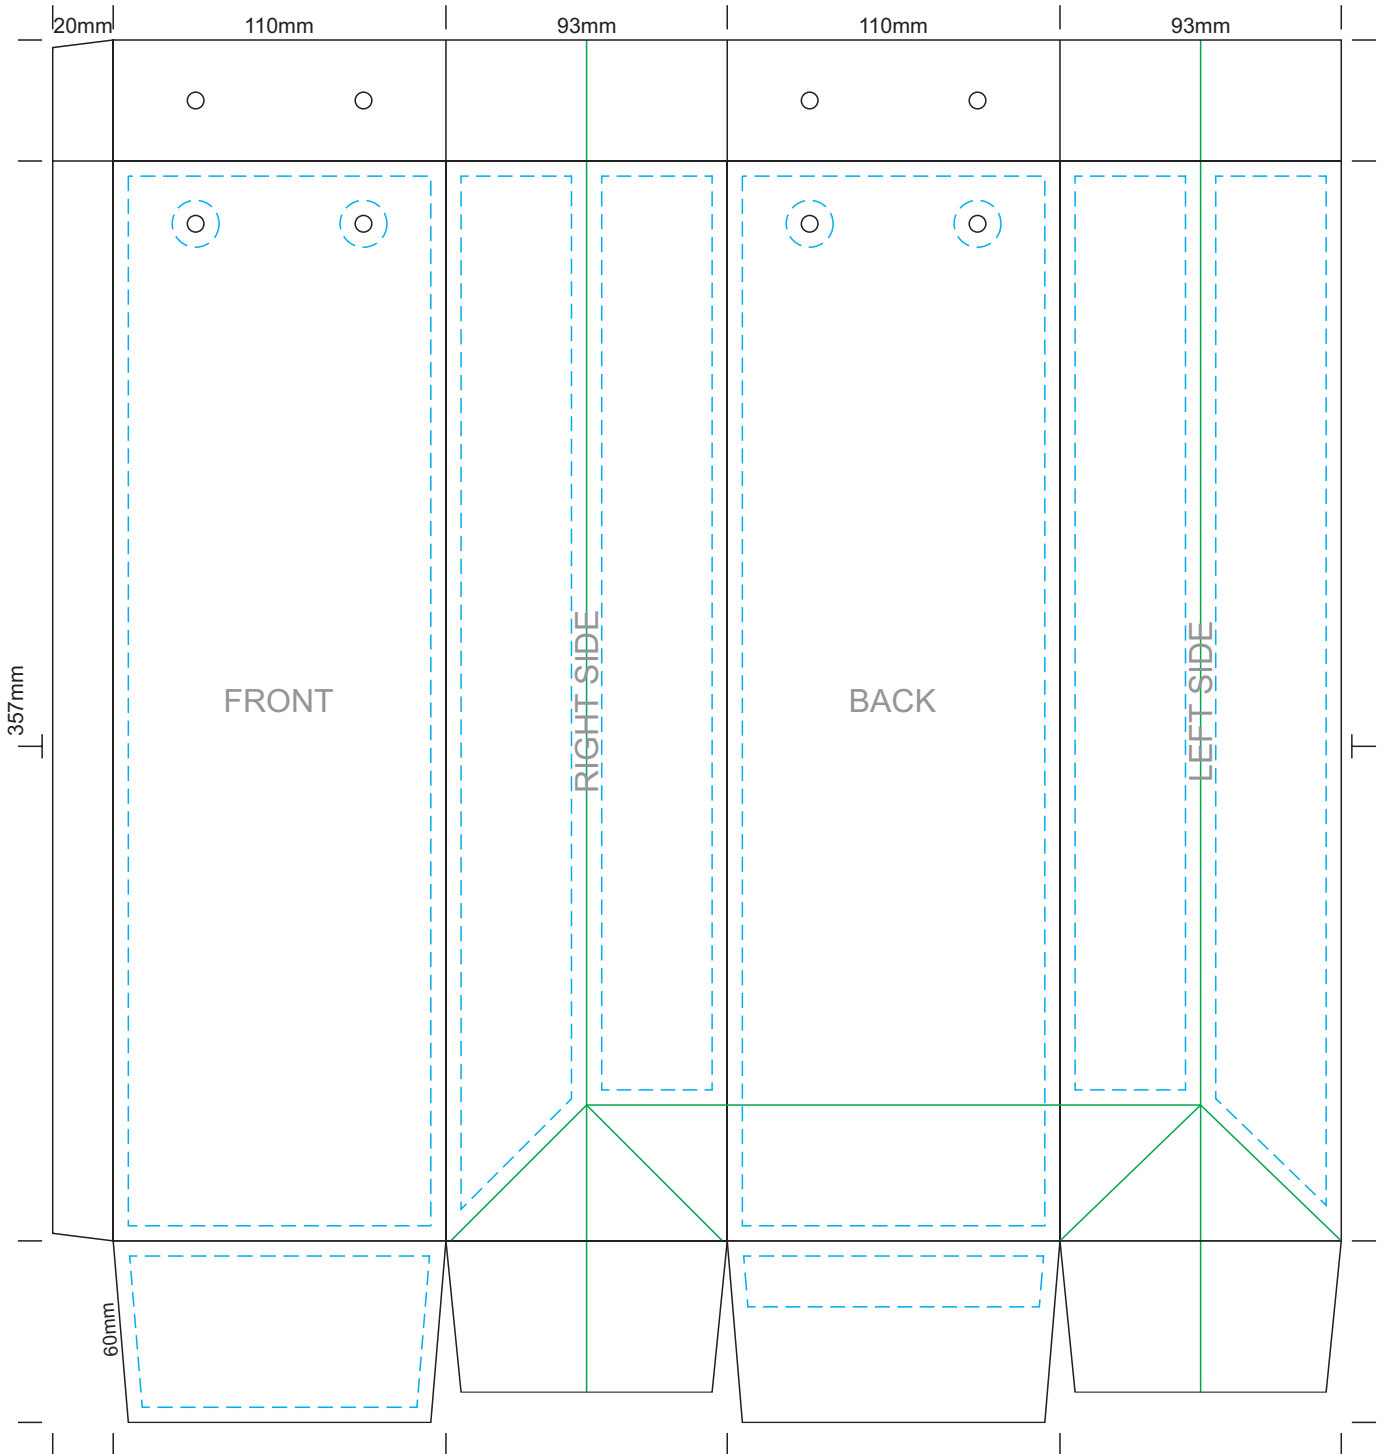

40% of Actual Size
Full Colour Template

Blue Line = The SIGNIFICANT PRINT AREA
(Keep all critical images & text within this box)
Black Line = Maximum print area
Green Line = Fold Lines