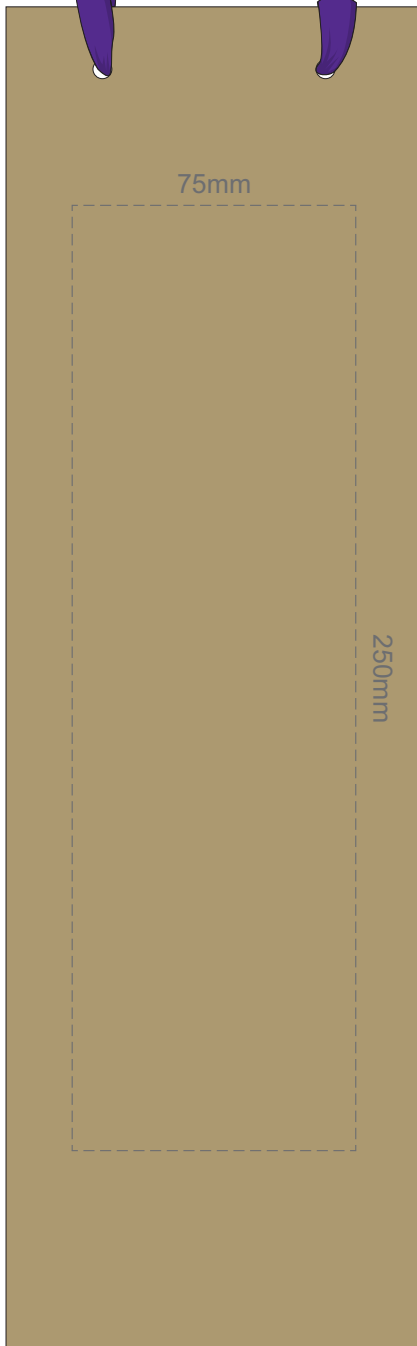

BAG

RIBBON

50% of Actual Size
Screen Print (One Colour Only)

FRONT

BACK

50% of Actual Size
Digital Packaging Print

FRONT ONLY

Digital Packaging Print is only available on white and natural products because it is a CMYK print, **no white print** is available. The material of this item is an uncoated print media, this means the ink will absorb into the material and the print will inherit the matt finish of the material creating a more natural vintage look with lower colour intensity.