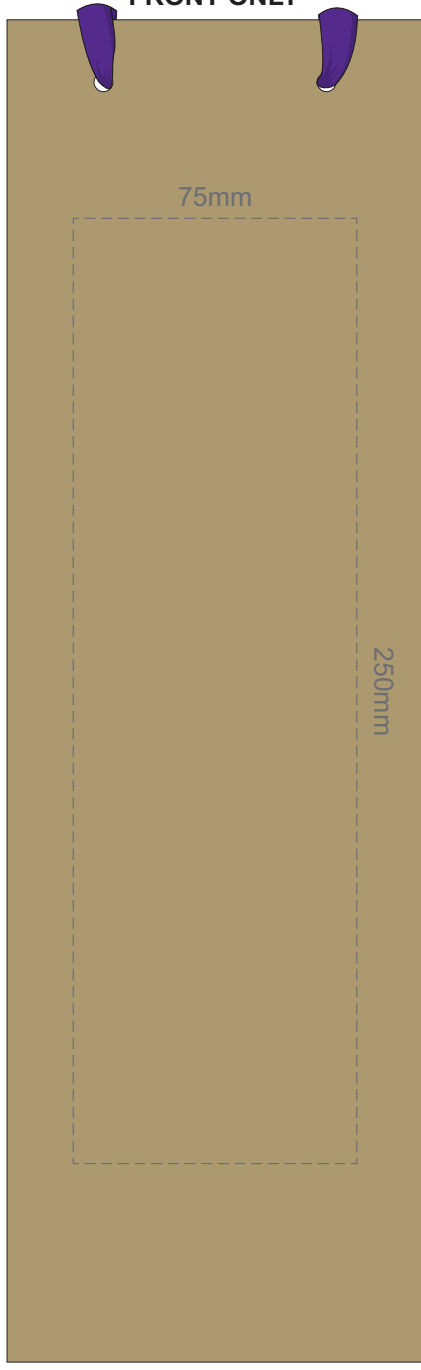

BAG

RIBBON

50% of Actual Size
Screen Print (One Colour Only)

FRONT

BACK

50% of Actual Size
Digital Packaging Print

FRONT ONLY

Digital Packaging Print is only available on white and natural products because it is a CMYK print, **no white print** is available. The material of this item is an uncoated print media, this means the ink will absorb into the material and the print will inherit the matt finish of the material creating a more natural vintage look with lower colour intensity.