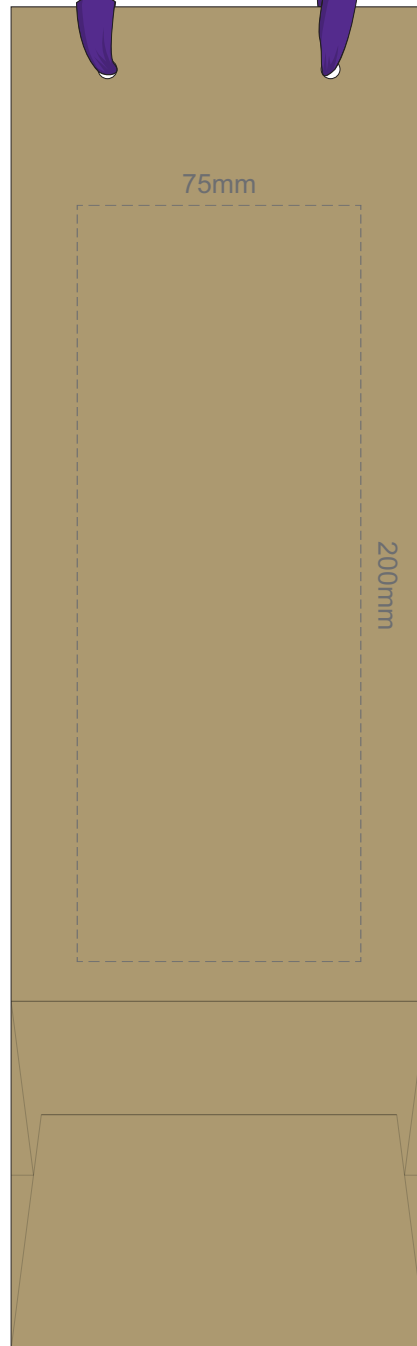

BAG

RIBBON

50% of Actual Size
Screen Print (One Colour Only)

FRONT

BACK

50% of Actual Size
Digital Packaging Print

FRONT ONLY

Digital Packaging Print is only available on white and natural products because it is a CMYK print, **no white print** is available. The material of this item is an uncoated print media, this means the ink will absorb into the material and the print will inherit the matt finish of the material creating a more natural vintage look with lower colour intensity.