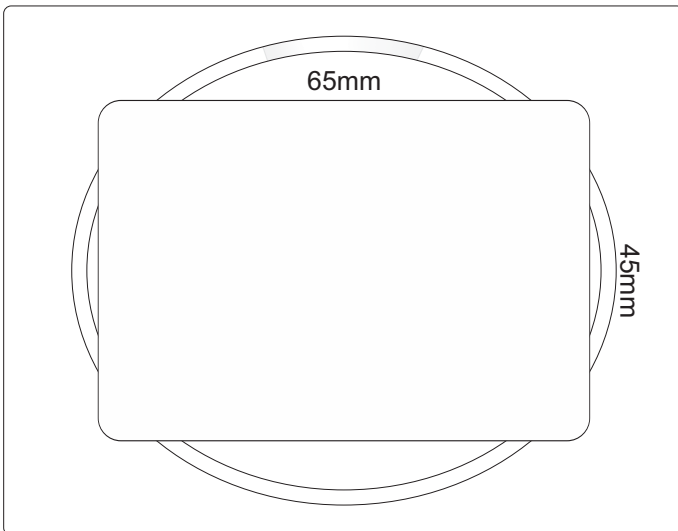

100% of Actual Size
Embossed
Overprint (one colour only)

Red Line = Exact opposites of the product
(centre artwork to the red line)

Digital Label - Poly Bag

Blue Line = The SIGNIFICANT PRINT AREA
(Keep all critical images & text within this box)
Black Line = Maximum print area
Pink Line = Bleed off to here