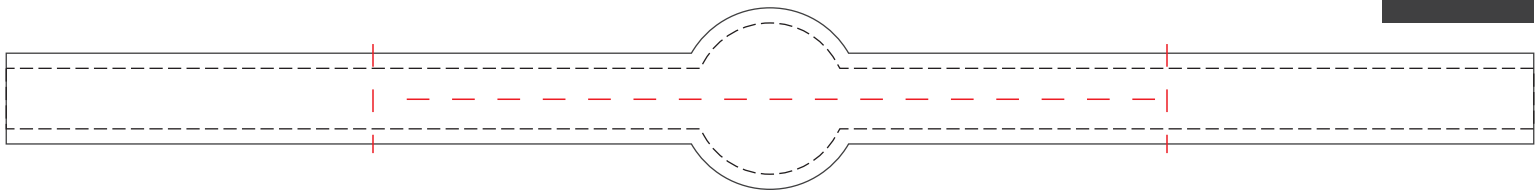

100% of Actual Size
Embossed
Overprint (one colour only)

Red Line = Exact opposites of the product
(centre artwork to the red line)

Digital Label - Poly Bag

Blue Line = The SIGNIFICANT PRINT AREA
(Keep all critical images & text within this box)
Black Line = Maximum print area
Pink Line = Bleed off to here