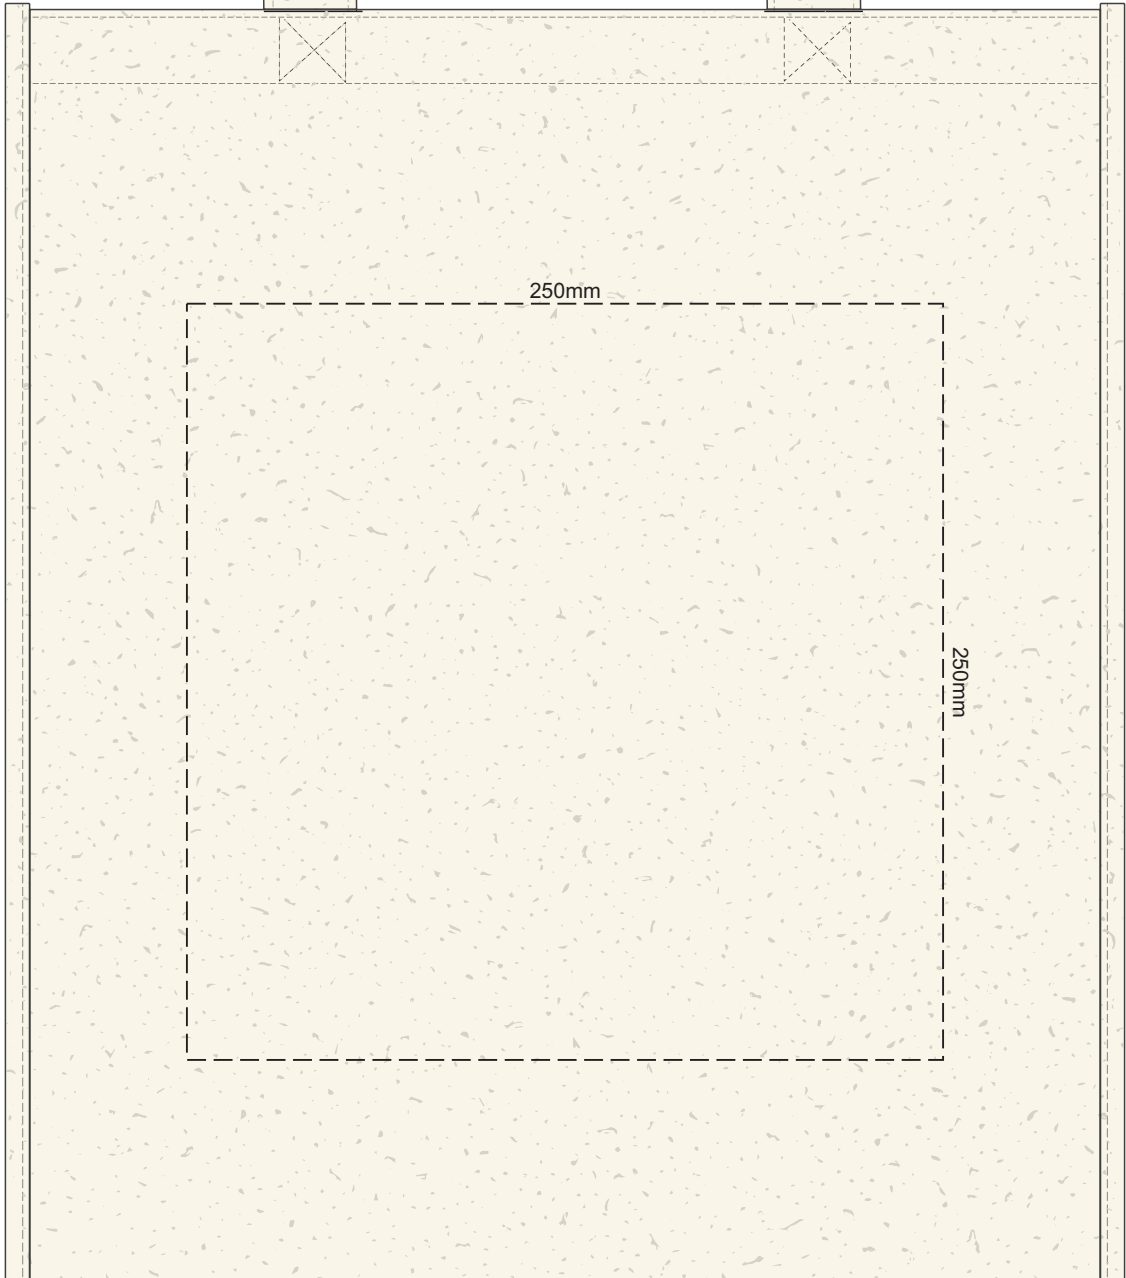

40% of Actual Size
Screen Print

40% of Actual Size
Colourflex Transfer
Faux Embroidery

Please note the orientation of these print areas may be rotated to best suit your needs.