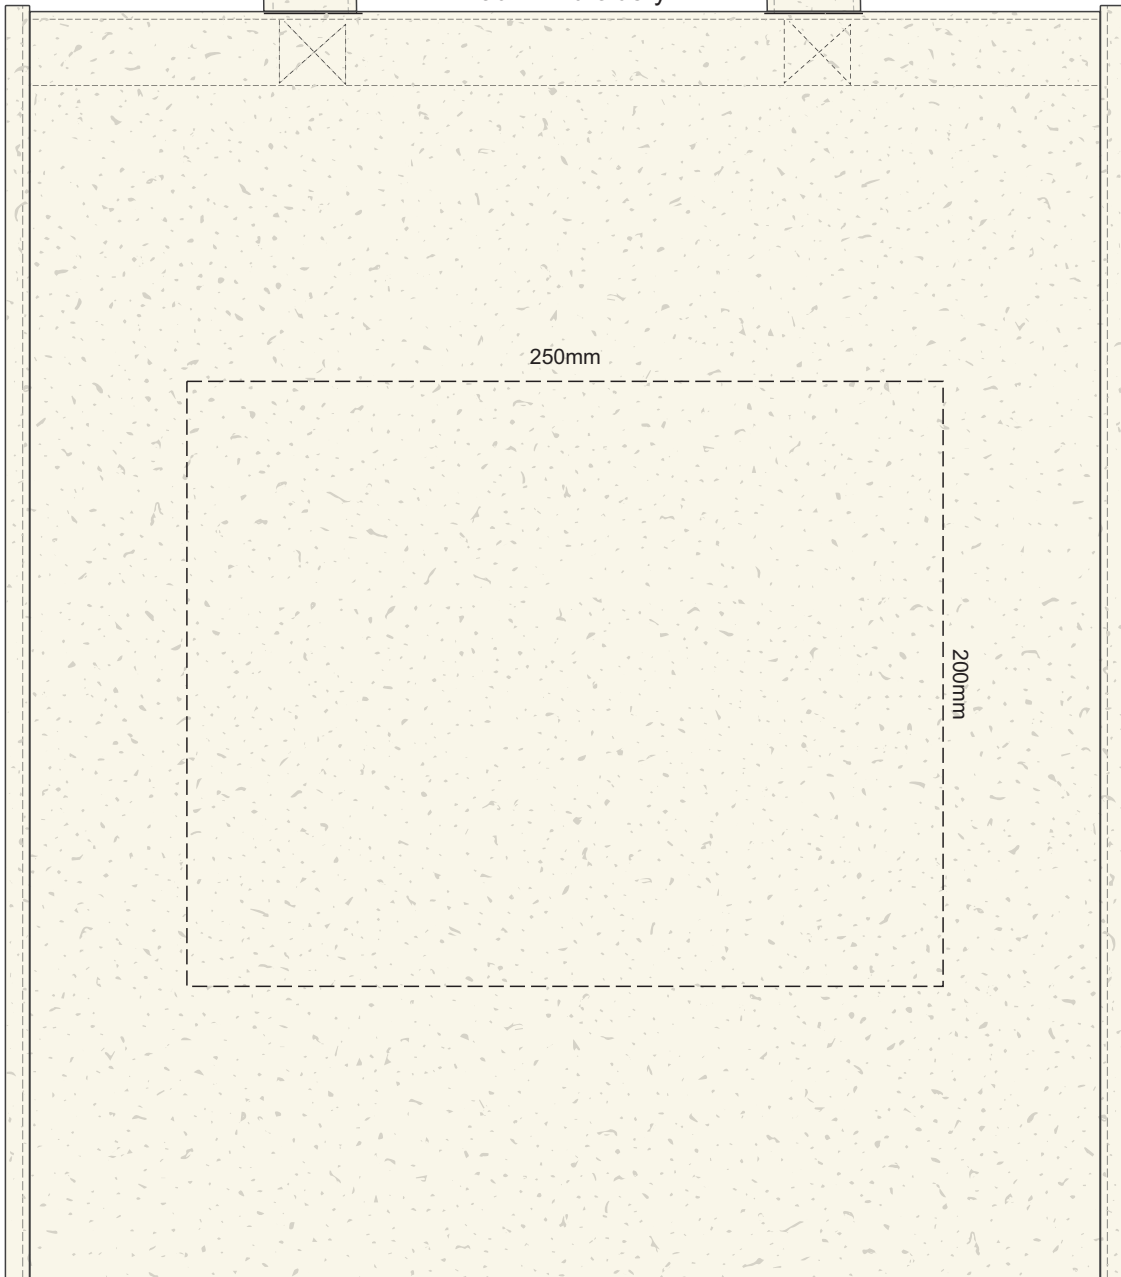

40% of Actual Size
Screen Print

40% of Actual Size
Colourflex Transfer
Faux Embroidery

Please note the orientation of these print areas may be rotated to best suit your needs.