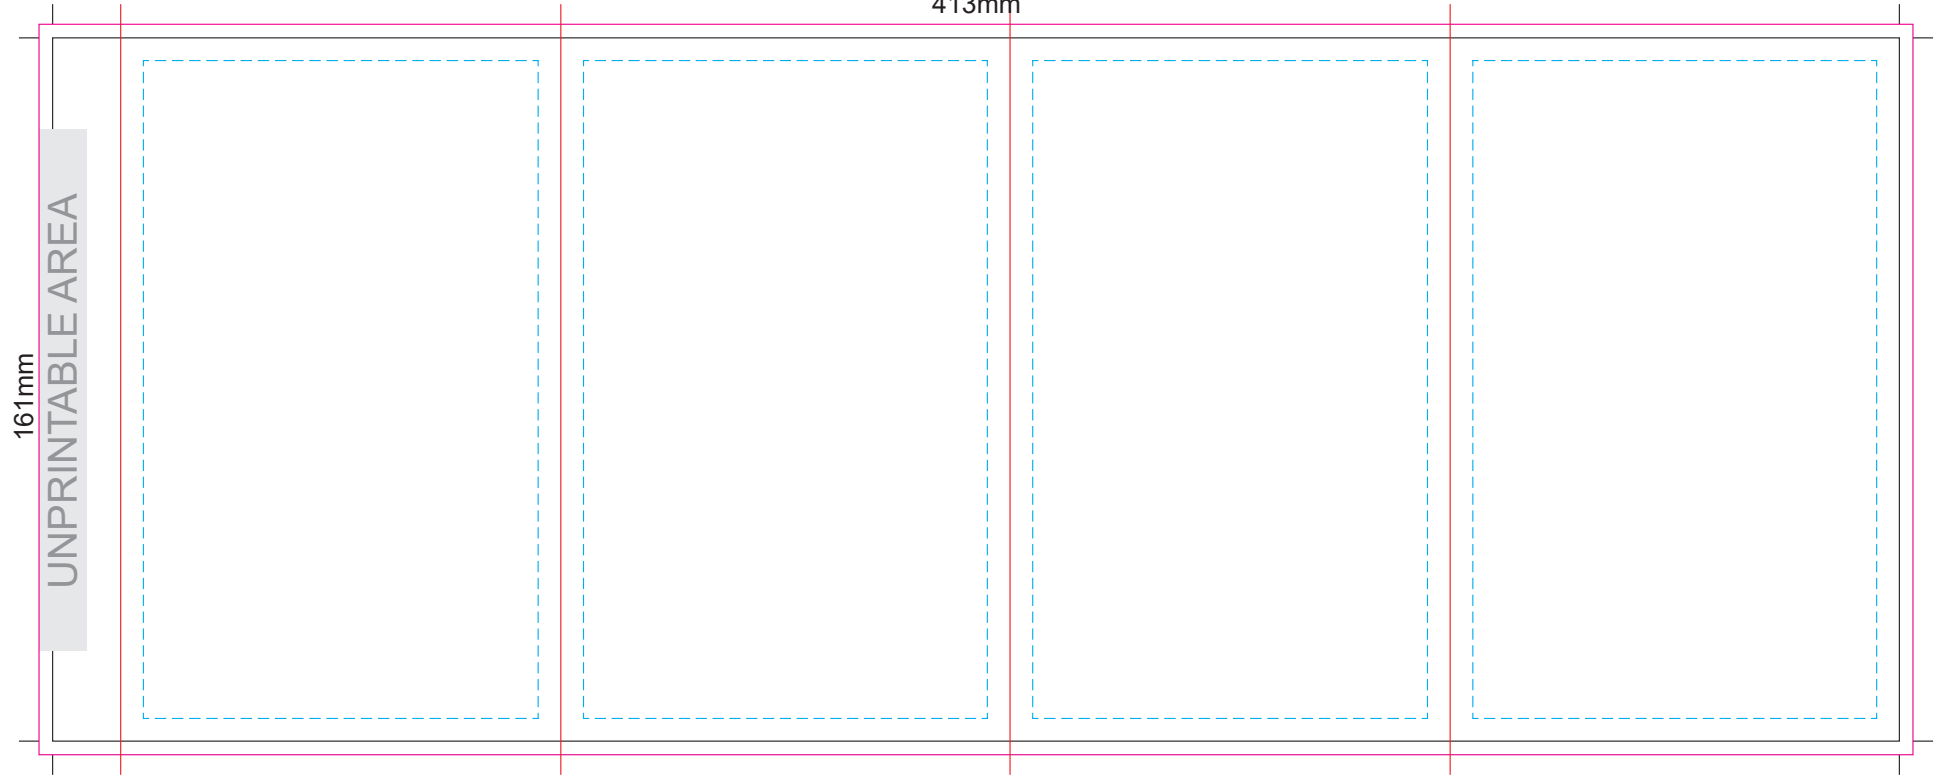

100% of Actual Size  
Pad Print

100% of Actual Size  
Digital Packaging Print  
FRONT

Artwork will be printed directly onto the product via CMYK printing (no white), colours will not be vibrant due to white ink not being available for this process.

**GIFT BOX SLEEVE**

60% of Actual Size

Digital Label

413mm

161mm

UNPRINTABLE AREA

Blue Line = The SIGNIFICANT PRINT AREA  
(Keep all critical images & text within this box)

Black Line = Maximum print area

Pink Line = Bleed off to here

Red Line = Fold Line