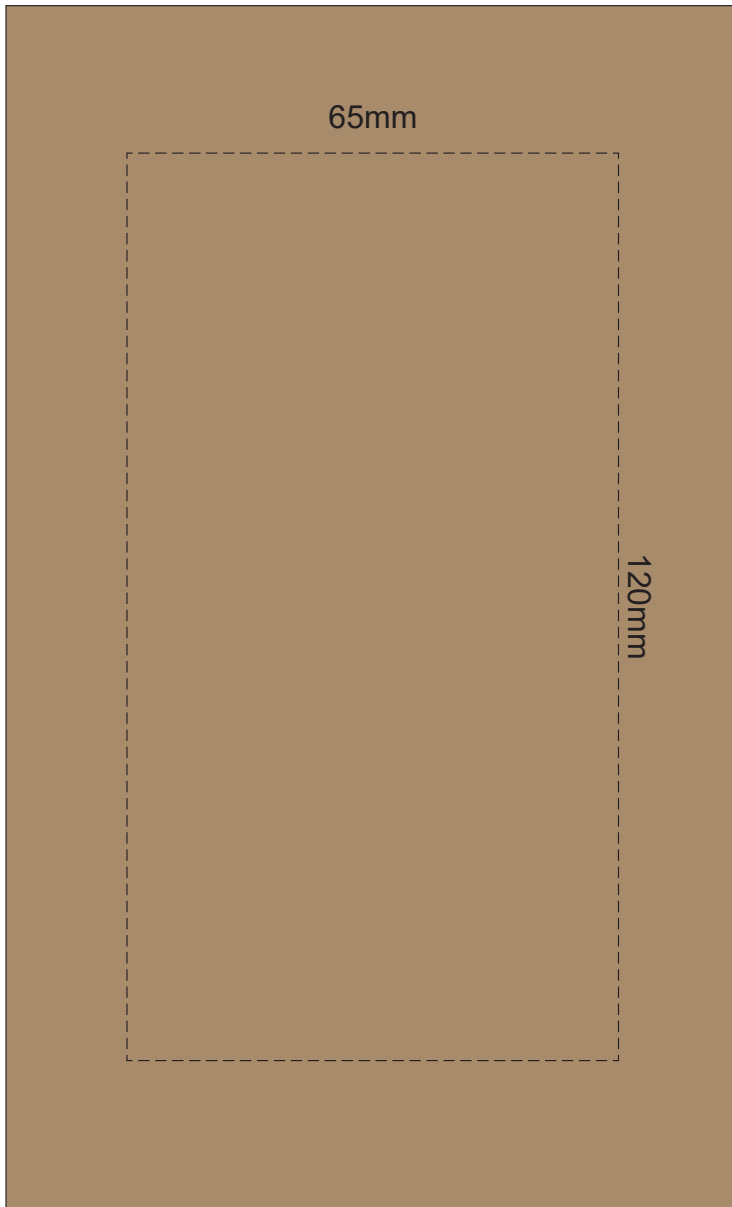

100% of Actual Size  
Pad Print

100% of Actual Size  
Digital Packaging Print  
FRONT

Artwork will be printed directly onto the product via CMYK printing (no white), colours will not be vibrant due to white ink not being available for this process.

**GIFT BOX SLEEVE**

60% of Actual Size

Digital Label

413mm

161mm

UNPRINTABLE AREA

Blue Line = The SIGNIFICANT PRINT AREA  
(Keep all critical images & text within this box)

Black Line = Maximum print area

Pink Line = Bleed off to here

Red Line = Fold Line