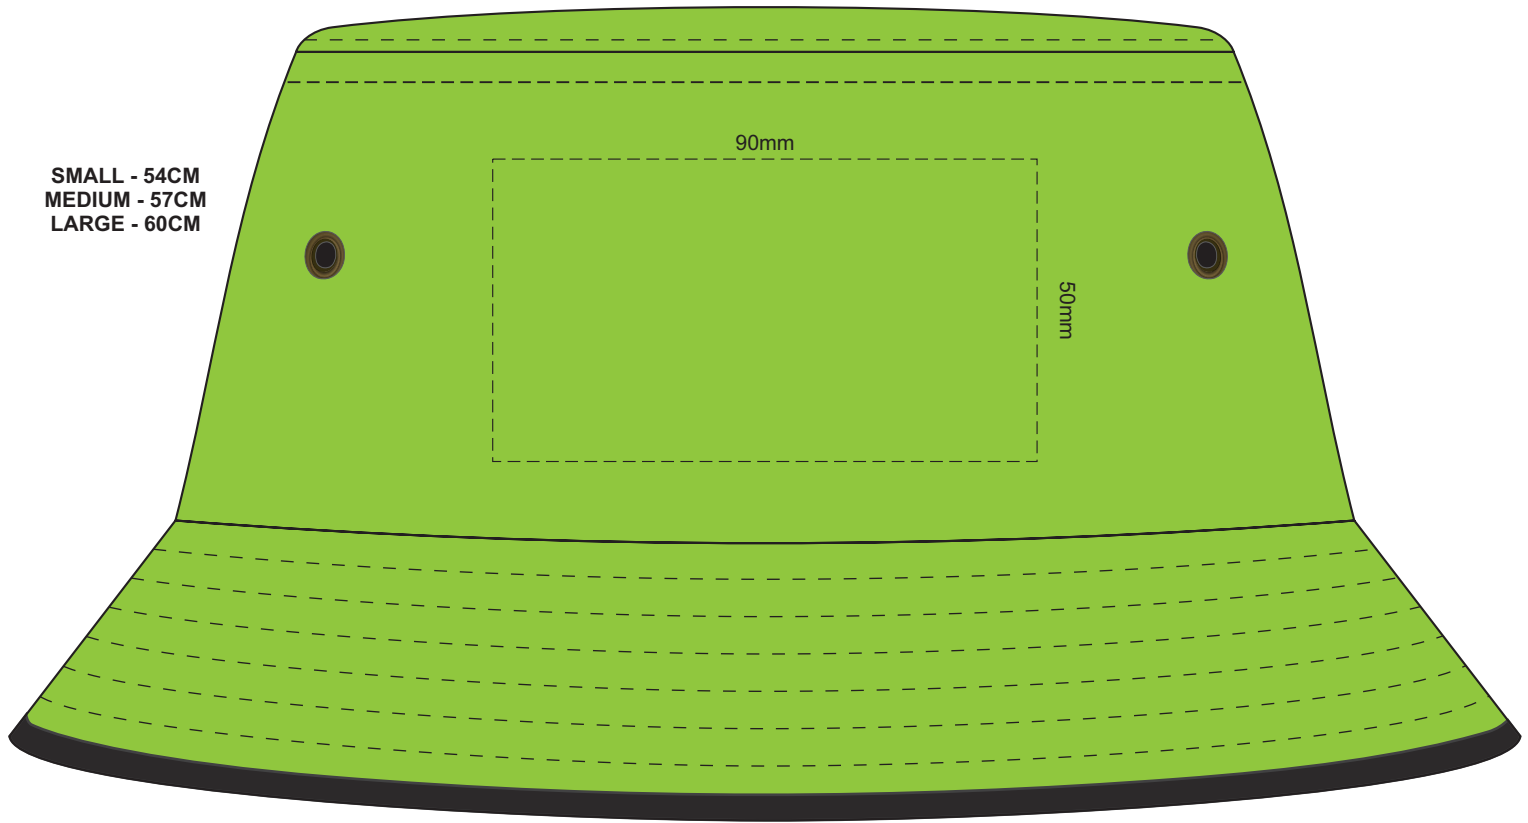

80% of Actual Size
Screen Print
Colourflex Transfer
Faux Embroidery
(front & back print available)

SMALL - 54CM
MEDIUM - 57CM
LARGE - 60CM

80% of Actual Size
Embroidery
(front & back print available)

SMALL - 54CM
MEDIUM - 57CM
LARGE - 60CM