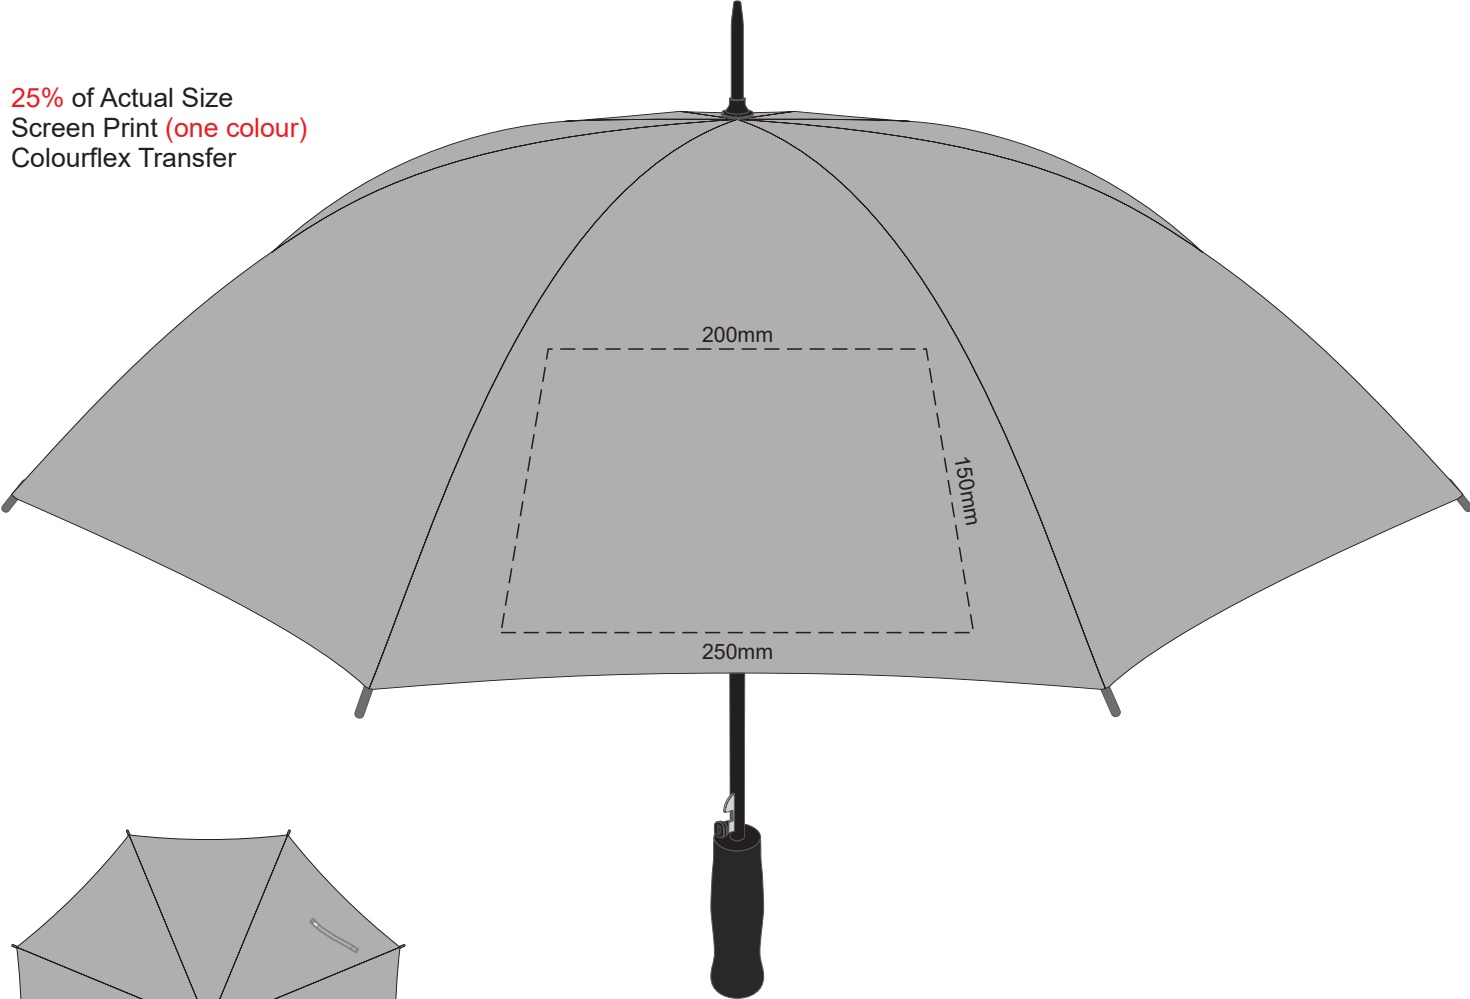

25% of Actual Size
Screen Print (one colour)
Colourflex Transfer

Top view at 5%
to indicate which
panel/s to be decorated.

All panels are printable except for the panel with tie.