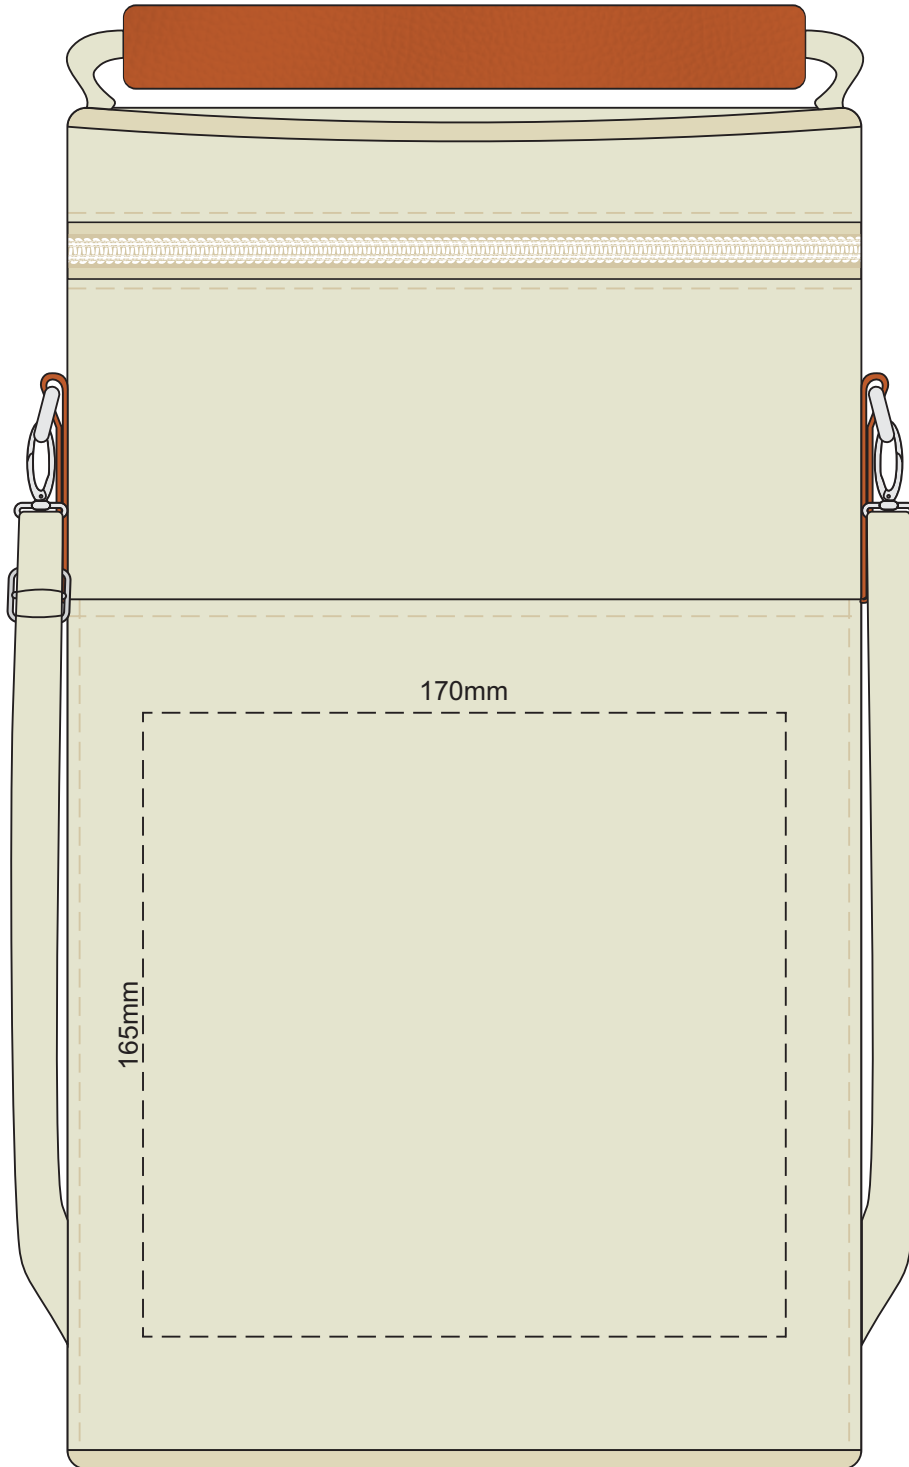

50% of Actual Size
Screen Print
Colourflex Transfer
Faux Embroidery

50% of Actual Size
Embroidery