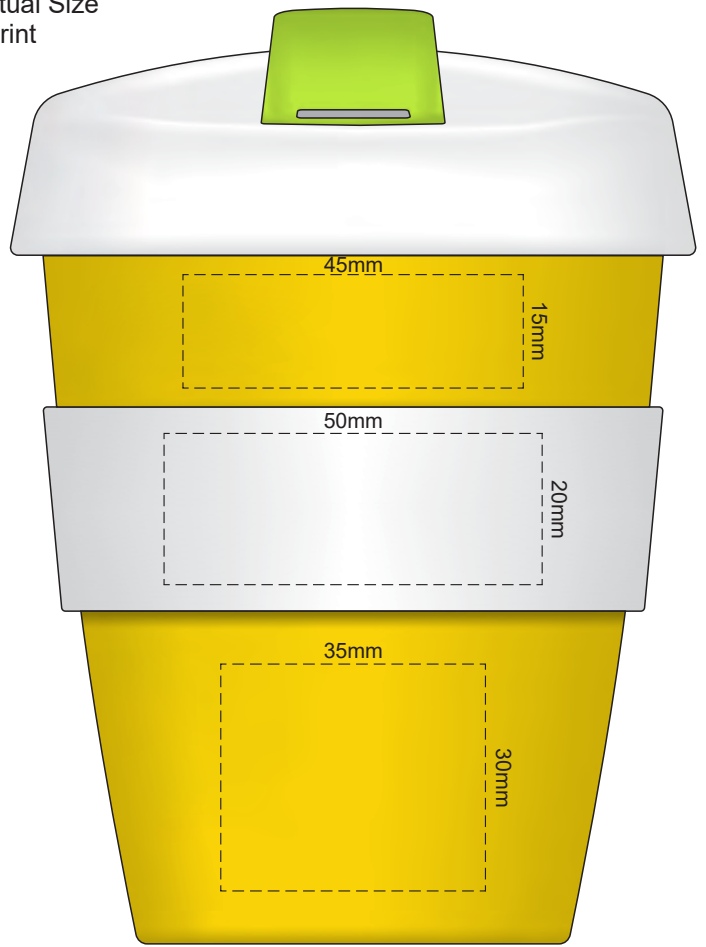

Cup Colour	Flip Colour	Lid Colour	Band Colour

100% of Actual Size
Pad Print

100% of Actual Size
Pad Print

SIDE 1

SIDE 2

Cup Colour	Flip Colour	Lid Colour	Band Colour

100% of Actual Size
Silicone Digital Print
Debossed

SIDE 1

SIDE 2

100% of Actual Size
Digital Packaging Print
FRONT

Artwork will be printed directly onto the product via CMYK printing (no white), colours will not be vibrant due to white ink not being available for this process.