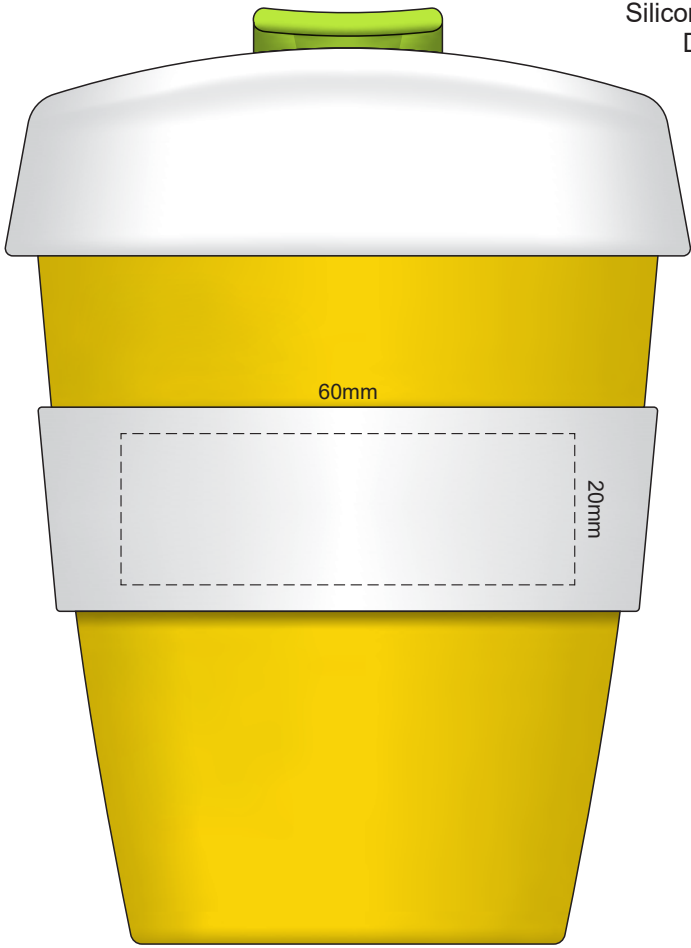

Cup Colour	Flip Colour	Lid Colour	Band Colour

100% of Actual Size
Pad Print

100% of Actual Size
Pad Print

SIDE 1

SIDE 2

Cup Colour	Flip Colour	Lid Colour	Band Colour

100% of Actual Size
Silicone Digital Print
Debossed

SIDE 1

SIDE 2

100% of Actual Size
Digital Packaging Print
FRONT

Artwork will be printed directly onto the product via CMYK printing (no white), colours will not be vibrant due to white ink not being available for this process.