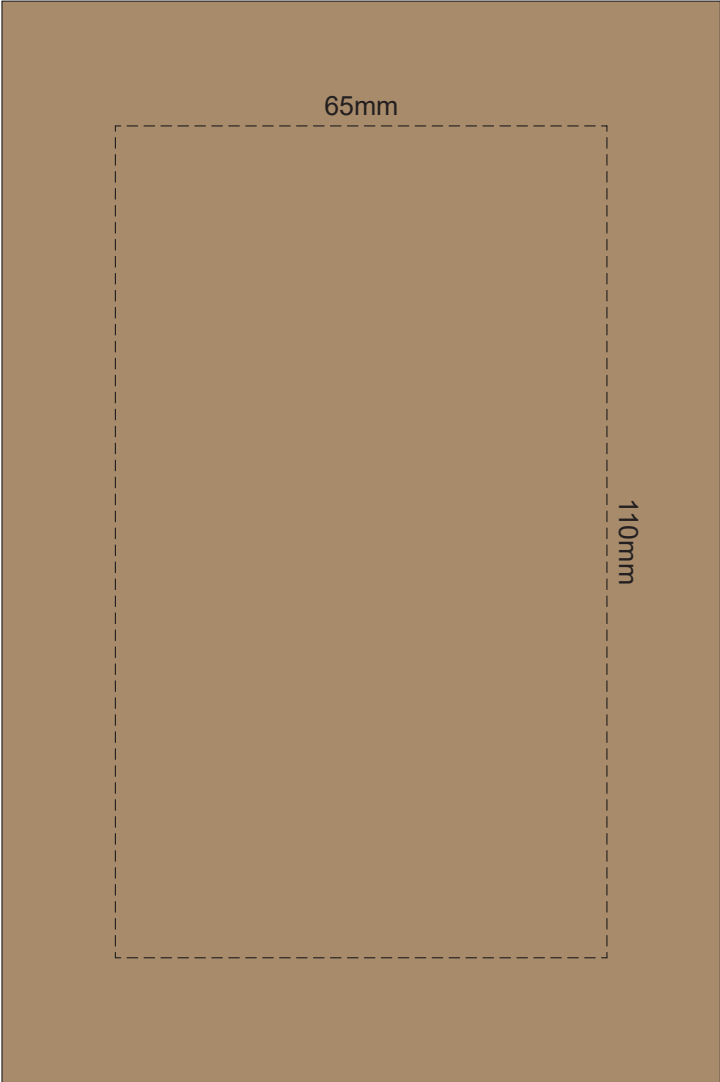

Cup Colour	Flip Colour	Lid Colour	Band Colour

100% of Actual Size
Pad Print

100% of Actual Size
Pad Print

SIDE 1

SIDE 2

Cup Colour	Flip Colour	Lid Colour	Band Colour

100% of Actual Size
Silicone Digital Print
Debossed

SIDE 1

SIDE 2

100% of Actual Size
Digital Packaging Print
FRONT

Artwork will be printed directly onto the product via CMYK printing (no white), colours will not be vibrant due to white ink not being available for this process.