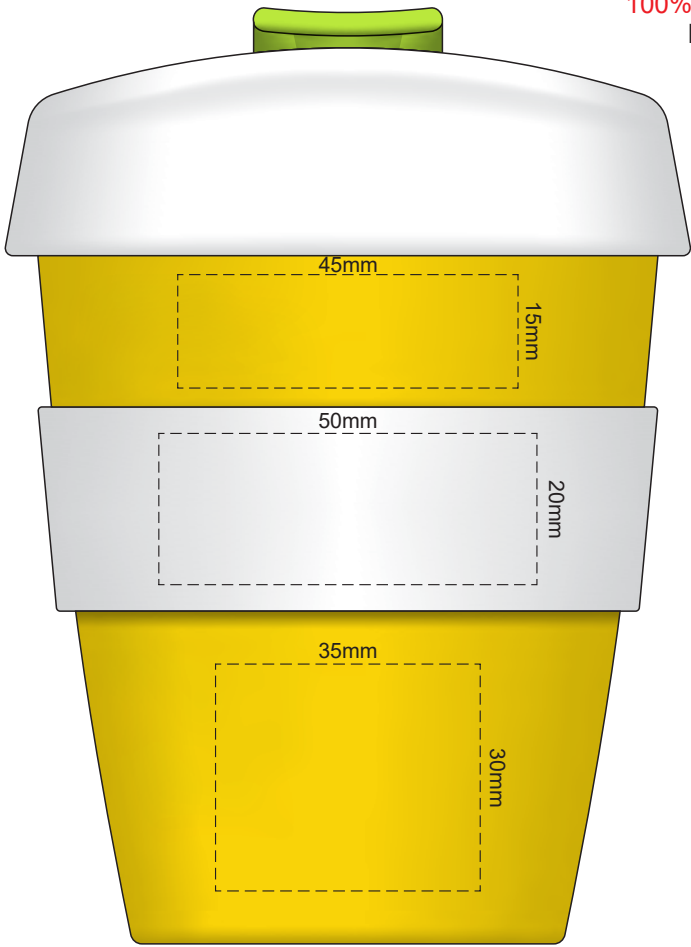

Cup Colour	Flip Colour	Lid Colour	Band Colour

100% of Actual Size
Pad Print

100% of Actual Size
Pad Print

SIDE 1

SIDE 2

Cup Colour	Flip Colour	Lid Colour	Band Colour

100% of Actual Size
Silicone Digital Print
Debossed

SIDE 1

SIDE 2

100% of Actual Size
Digital Packaging Print
FRONT

Artwork will be printed directly onto the product via CMYK printing (no white), colours will not be vibrant due to white ink not being available for this process.