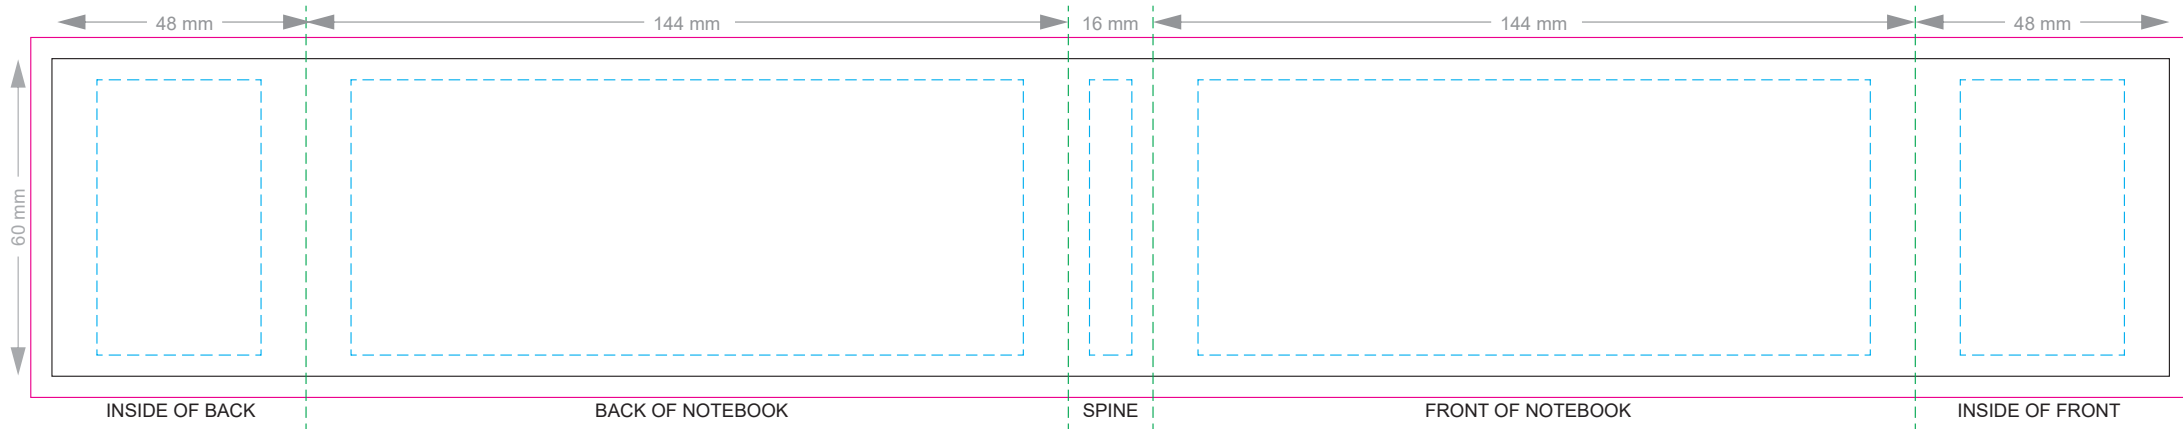

100% of Actual Size
Pad Print

Branding area can be moved anywhere within the red line.

100% of Actual Size
Screen Print (one colour)

70% of Actual Size
Digital Print - Belly Band Template

25% of Actual Size

Belly Band Assembled on Notebook

Please note that some of the artwork will be covered by the notebook closure strap when assembled.

Artwork will be printed directly onto the product via CMYK printing (no white), colours will not be vibrant due to white ink not being available for this process

Green Line = Fold Lines when assembled on notebook

Blue Line = The SIGNIFICANT PRINT AREA

(Keep all critical images & text within this box)

Black Line = Maximum print area

Pink Line = Bleed off to here