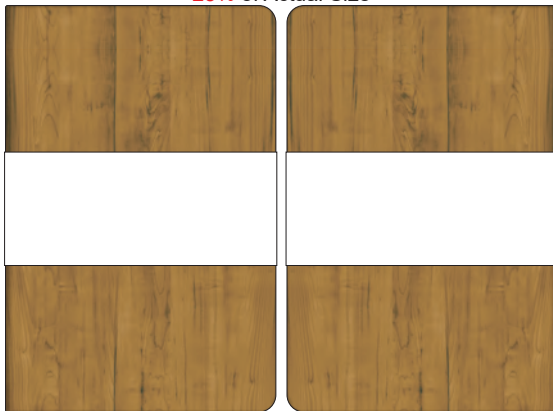

100% of Actual Size
Pad Print

Branding area can be moved anywhere within the red line.

100% of Actual Size
Screen Print (one colour)

70% of Actual Size
Digital Print - Belly Band Template

25% of Actual Size

Belly Band Assembled on Notebook

Please note that some of the artwork will be covered by the notebook closure strap when assembled.

Artwork will be printed directly onto the product via CMYK printing (no white), colours will not be vibrant due to white ink not being available for this process

Green Line = Fold Lines when assembled on notebook

Blue Line = The SIGNIFICANT PRINT AREA

(Keep all critical images & text within this box)

Black Line = Maximum print area

Pink Line = Bleed off to here