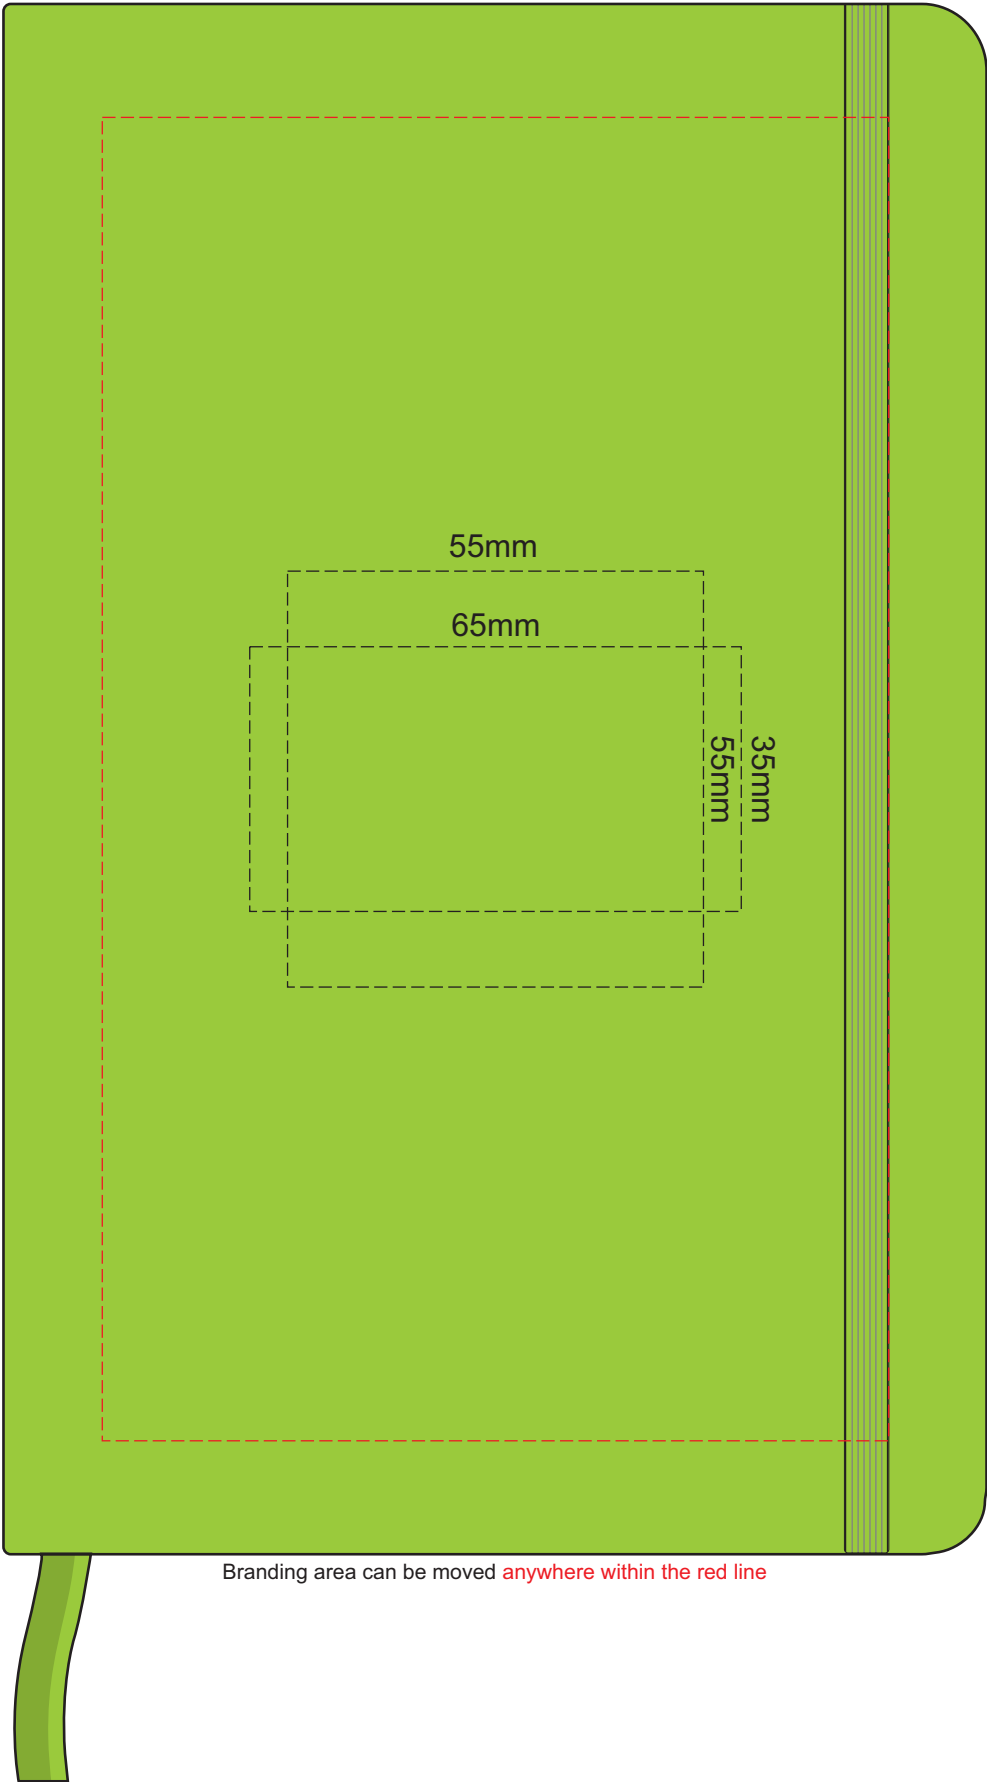

100% of Actual Size
Pad Print

Branding area can be moved anywhere within the red line

100% of Actual Size
Screen Print (one colour)

100% of Actual Size
Thermo Debossing
Thermo Debossing XL

100% of Actual Size
Pad Print (back)

Branding area can be moved anywhere within the red line

100% of Actual Size
Thermo Debossing (back)
Thermo Debossing XL (back)