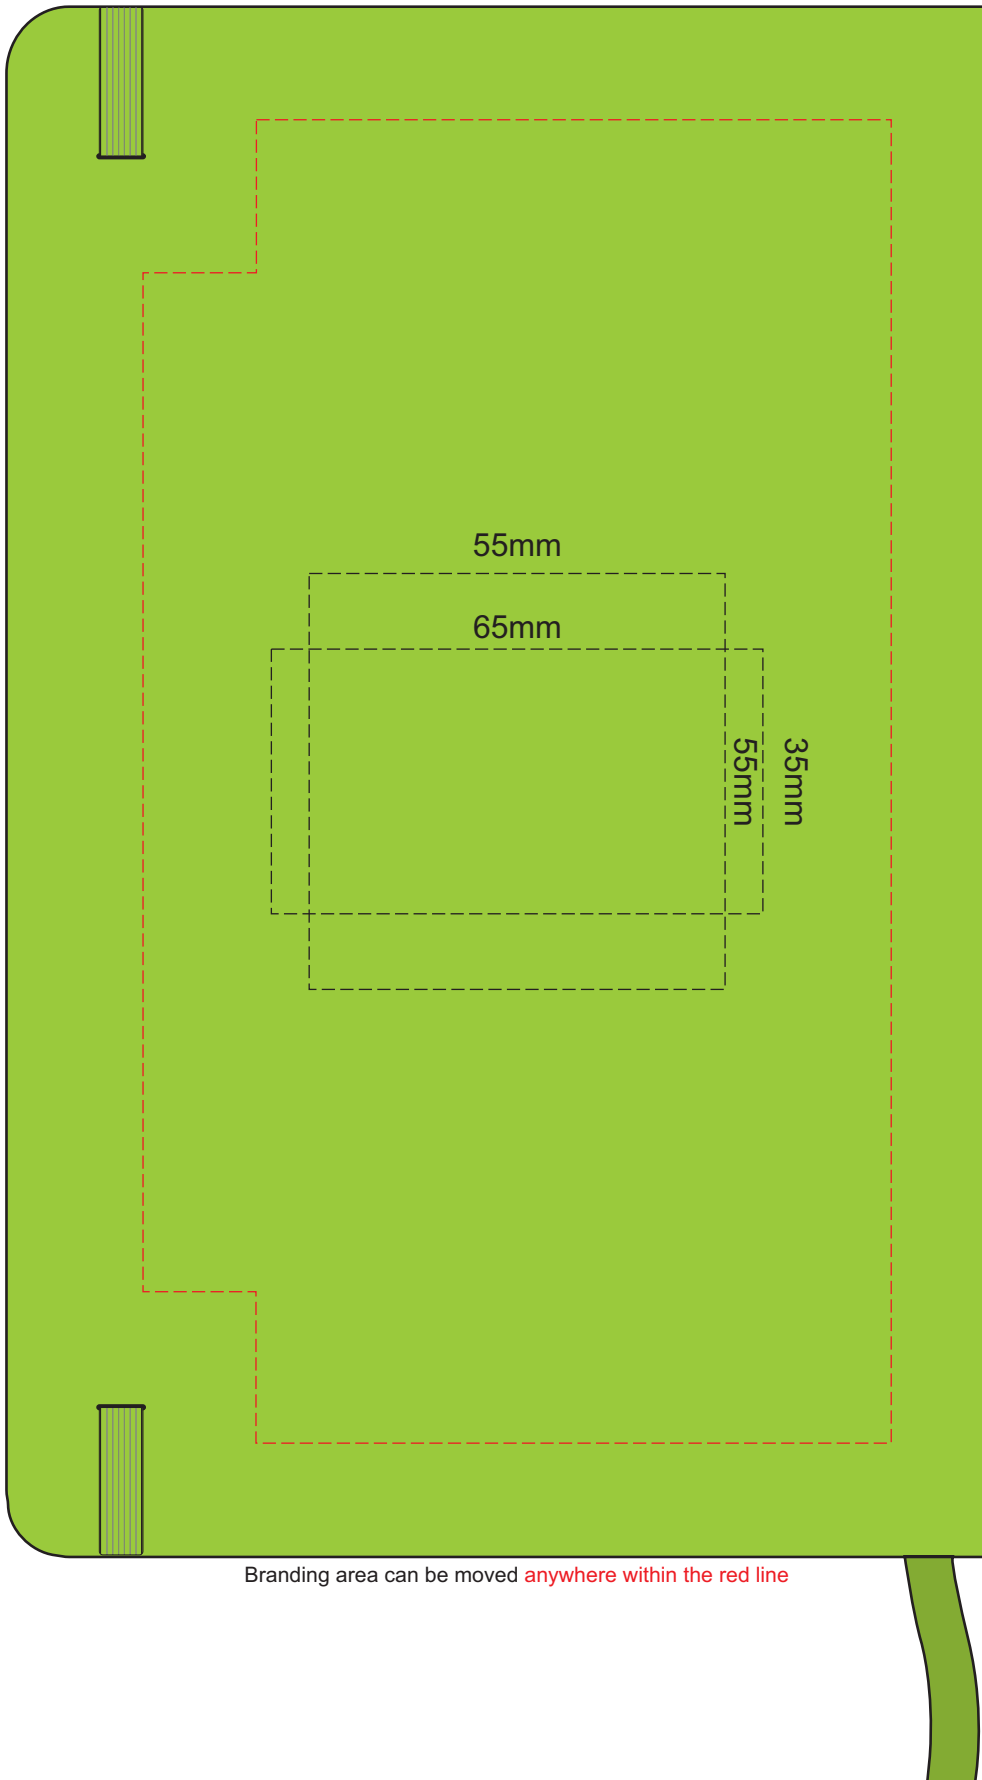

100% of Actual Size
Pad Print

Branding area can be moved anywhere within the red line

100% of Actual Size
Screen Print (one colour)

100% of Actual Size
Thermo Debossing
Thermo Debossing XL

100% of Actual Size
Pad Print (back)

Branding area can be moved anywhere within the red line

100% of Actual Size
Thermo Debossing (back)
Thermo Debossing XL (back)