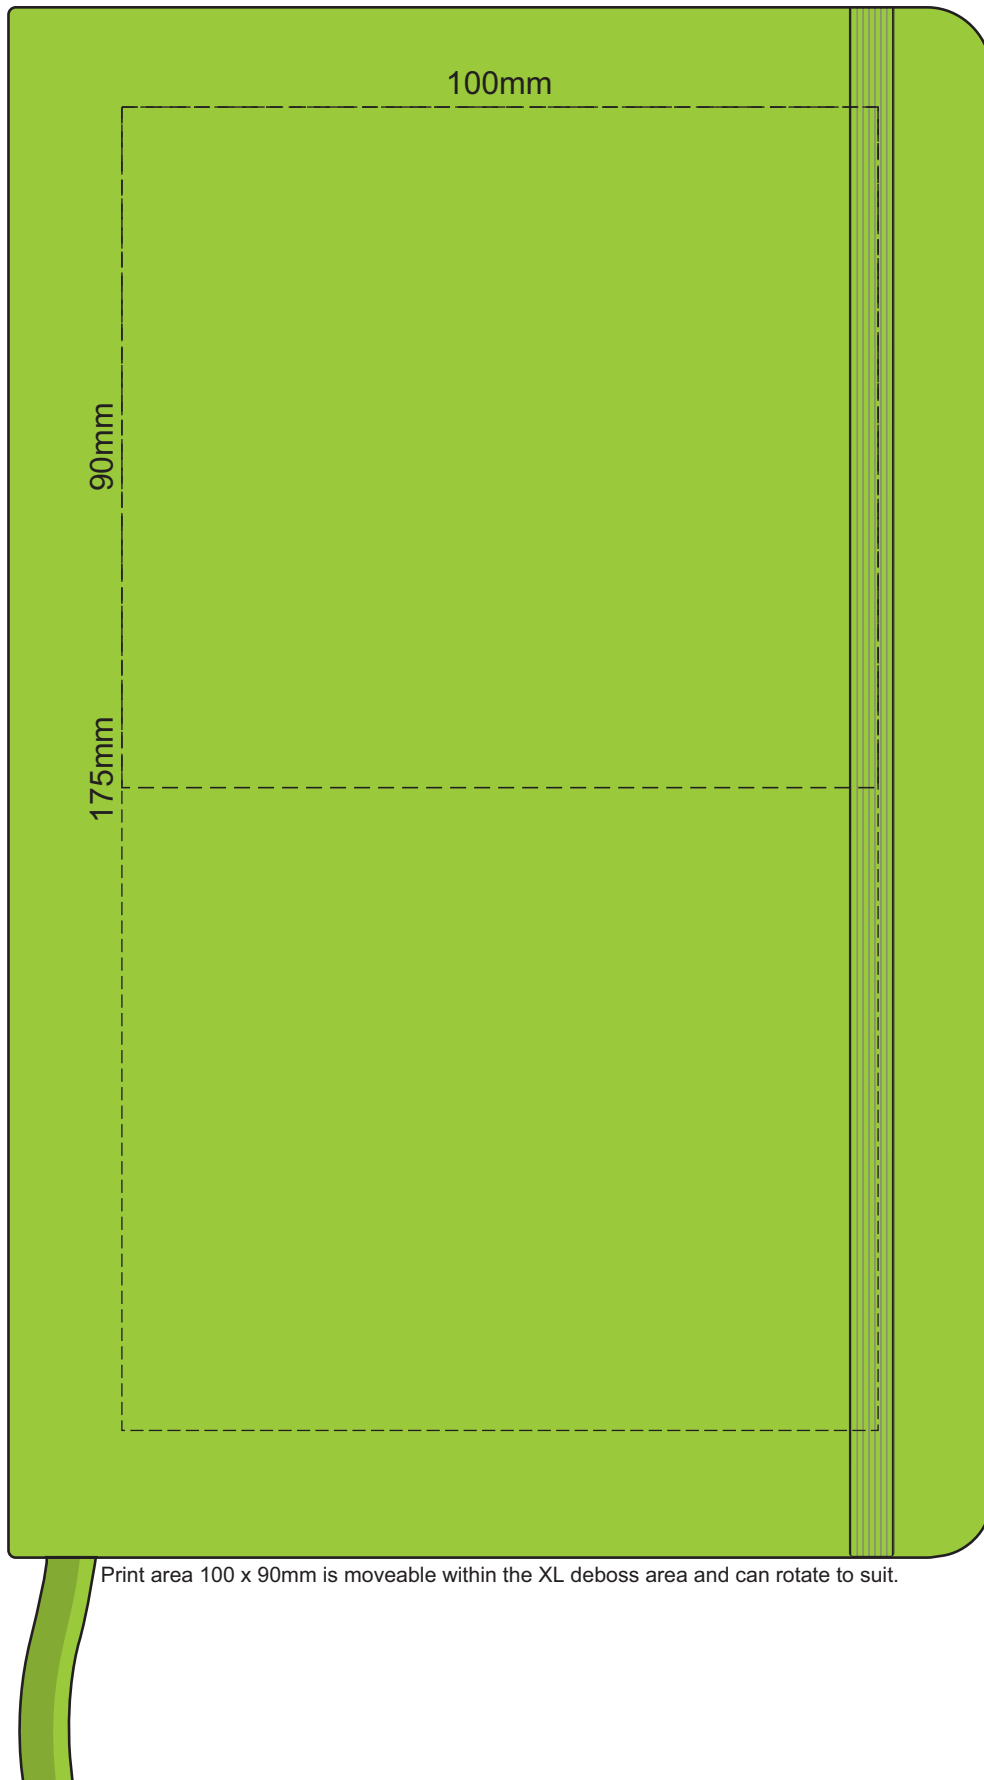

100% of Actual Size
Pad Print

Branding area can be moved anywhere within the red line

100% of Actual Size
Screen Print (one colour)

100% of Actual Size
Thermo Debossing
Thermo Debossing XL

100% of Actual Size
Pad Print (back)

Branding area can be moved anywhere within the red line

100% of Actual Size
Thermo Debossing (back)
Thermo Debossing XL (back)