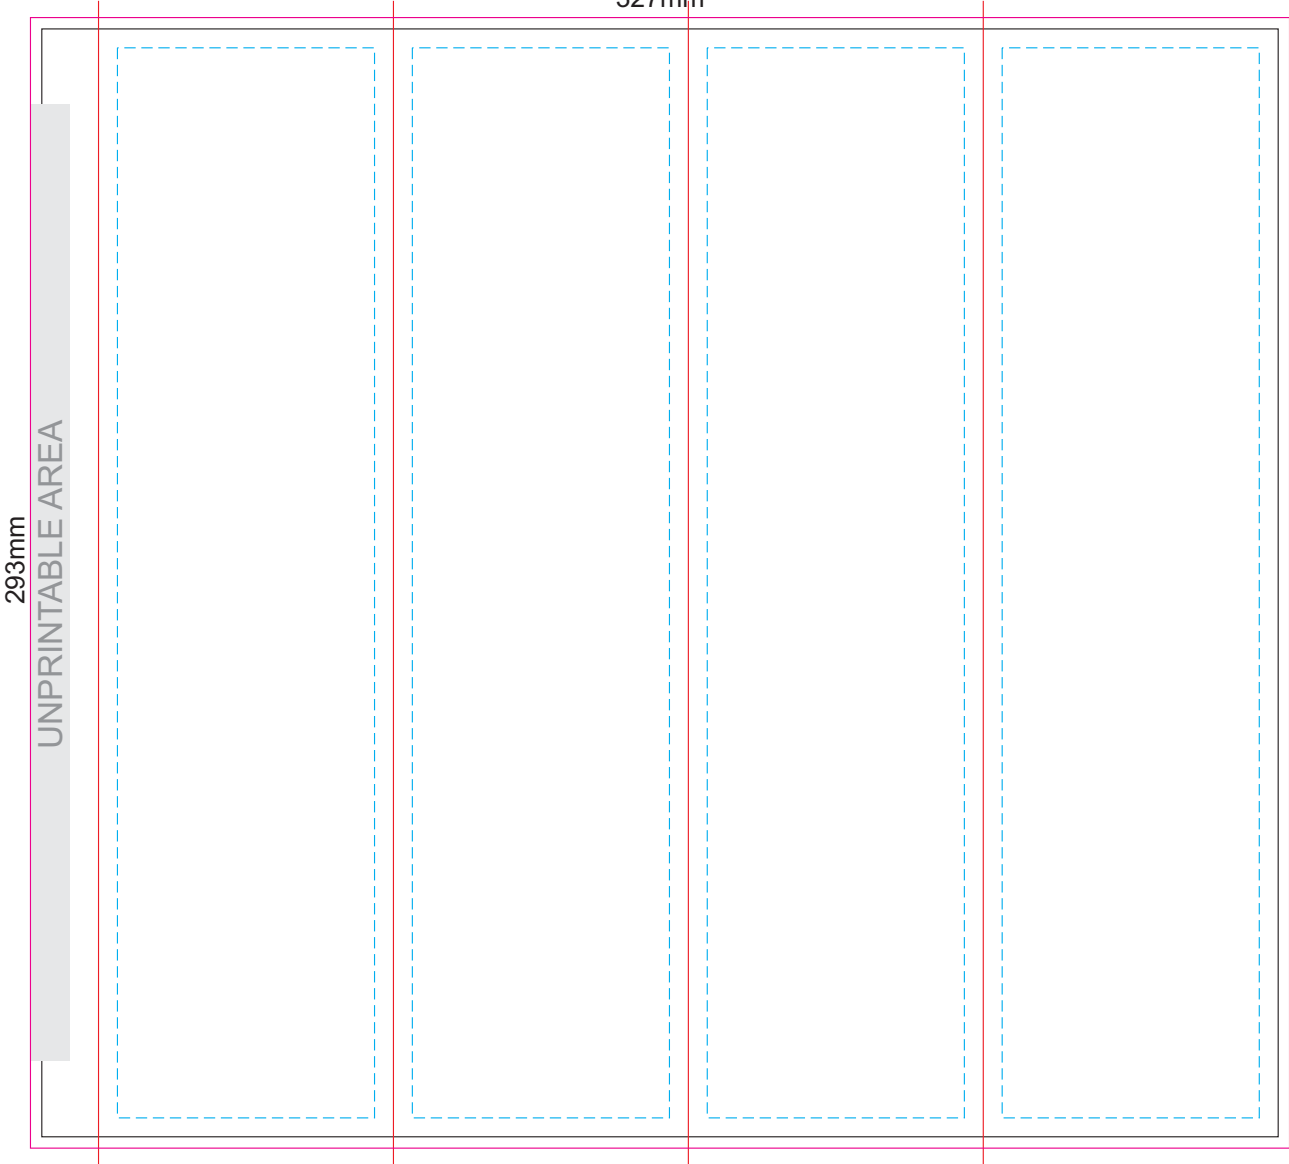

80% of Actual Size
Screen Print

220mm

Approximately 8mm unprintable area

Approximately 8mm unprintable area
130mm

Red Line = Exact opposites of the product
(centre artwork to the red line)

GIFT BOX SLEEVE

50% of Actual Size

Digital Label

327mm

Blue Line = The SIGNIFICANT PRINT AREA
(Keep all critical images & text within this box)

Black Line = Maximum print area

Pink Line = Bleed off to here

Red Line = Fold Line