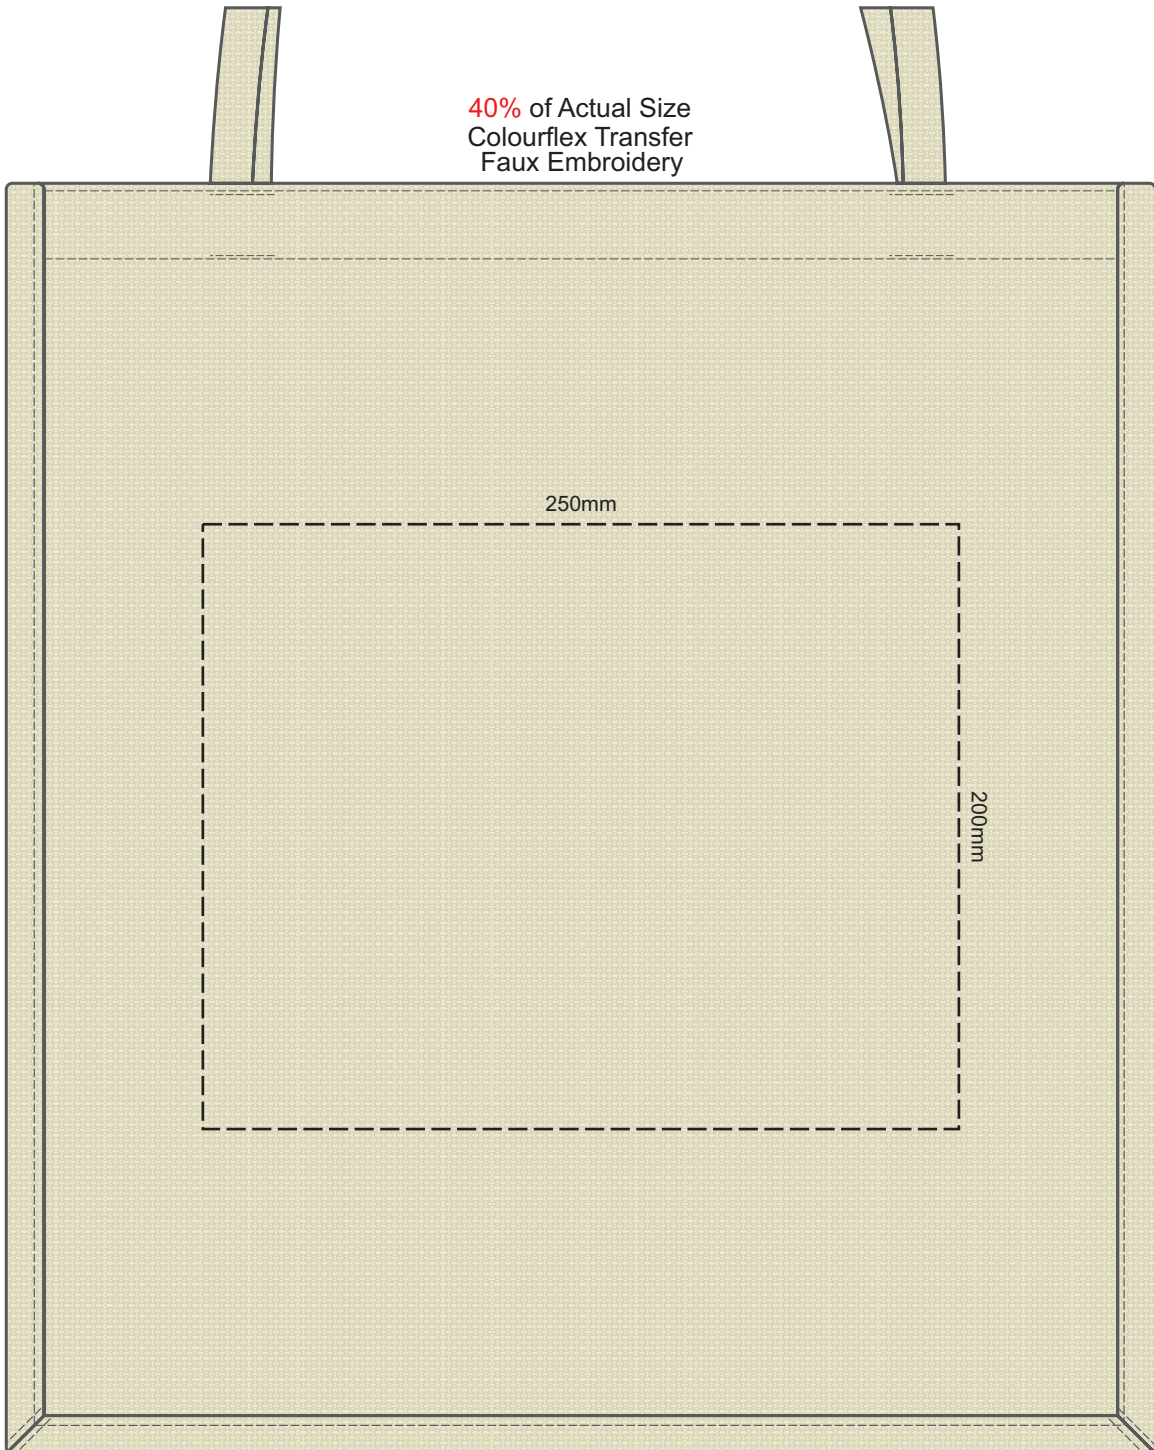

40% of Actual Size
Screen Print

Please be aware the artwork will be significantly affected by the texture of the bag.
Fine detailing, small text will be lost in the texture of the bag and may not be legible.

40% of Actual Size
Colourflex Transfer
Faux Embroidery

Please note the orientation of these print areas may be rotated to best suit your needs.