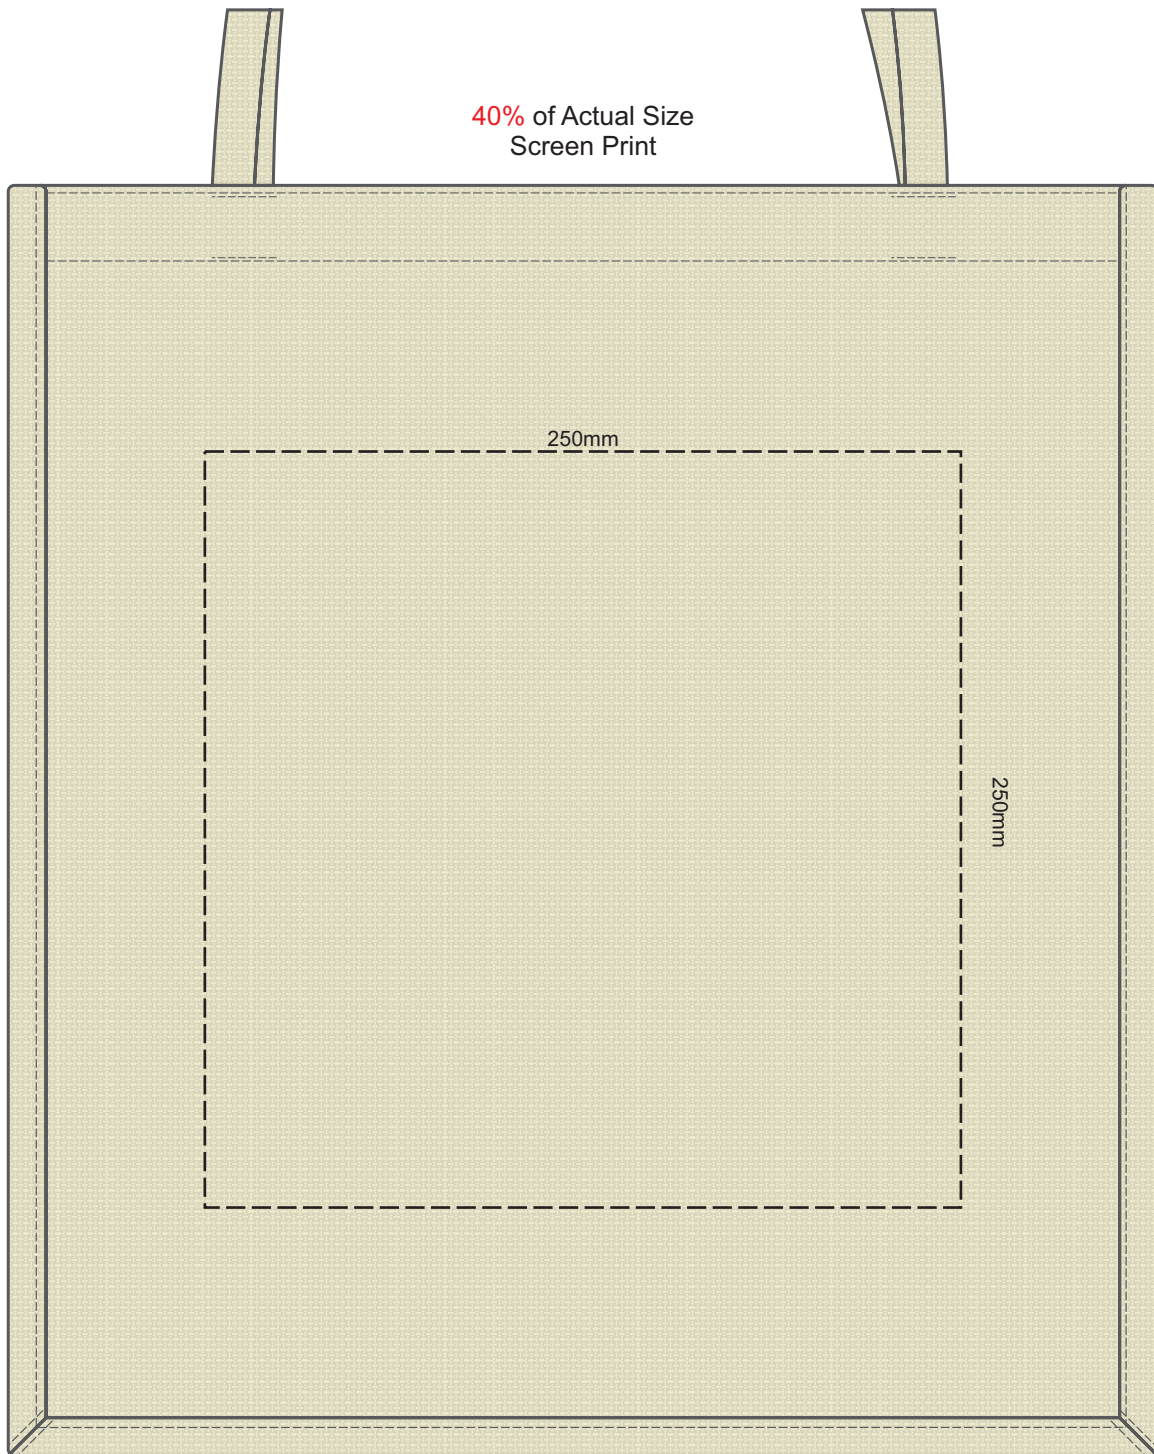

40% of Actual Size
Screen Print

Please be aware the artwork will be significantly affected by the texture of the bag.
Fine detailing, small text will be lost in the texture of the bag and may not be legible.

40% of Actual Size
Colourflex Transfer
Faux Embroidery

Please note the orientation of these print areas may be rotated to best suit your needs.