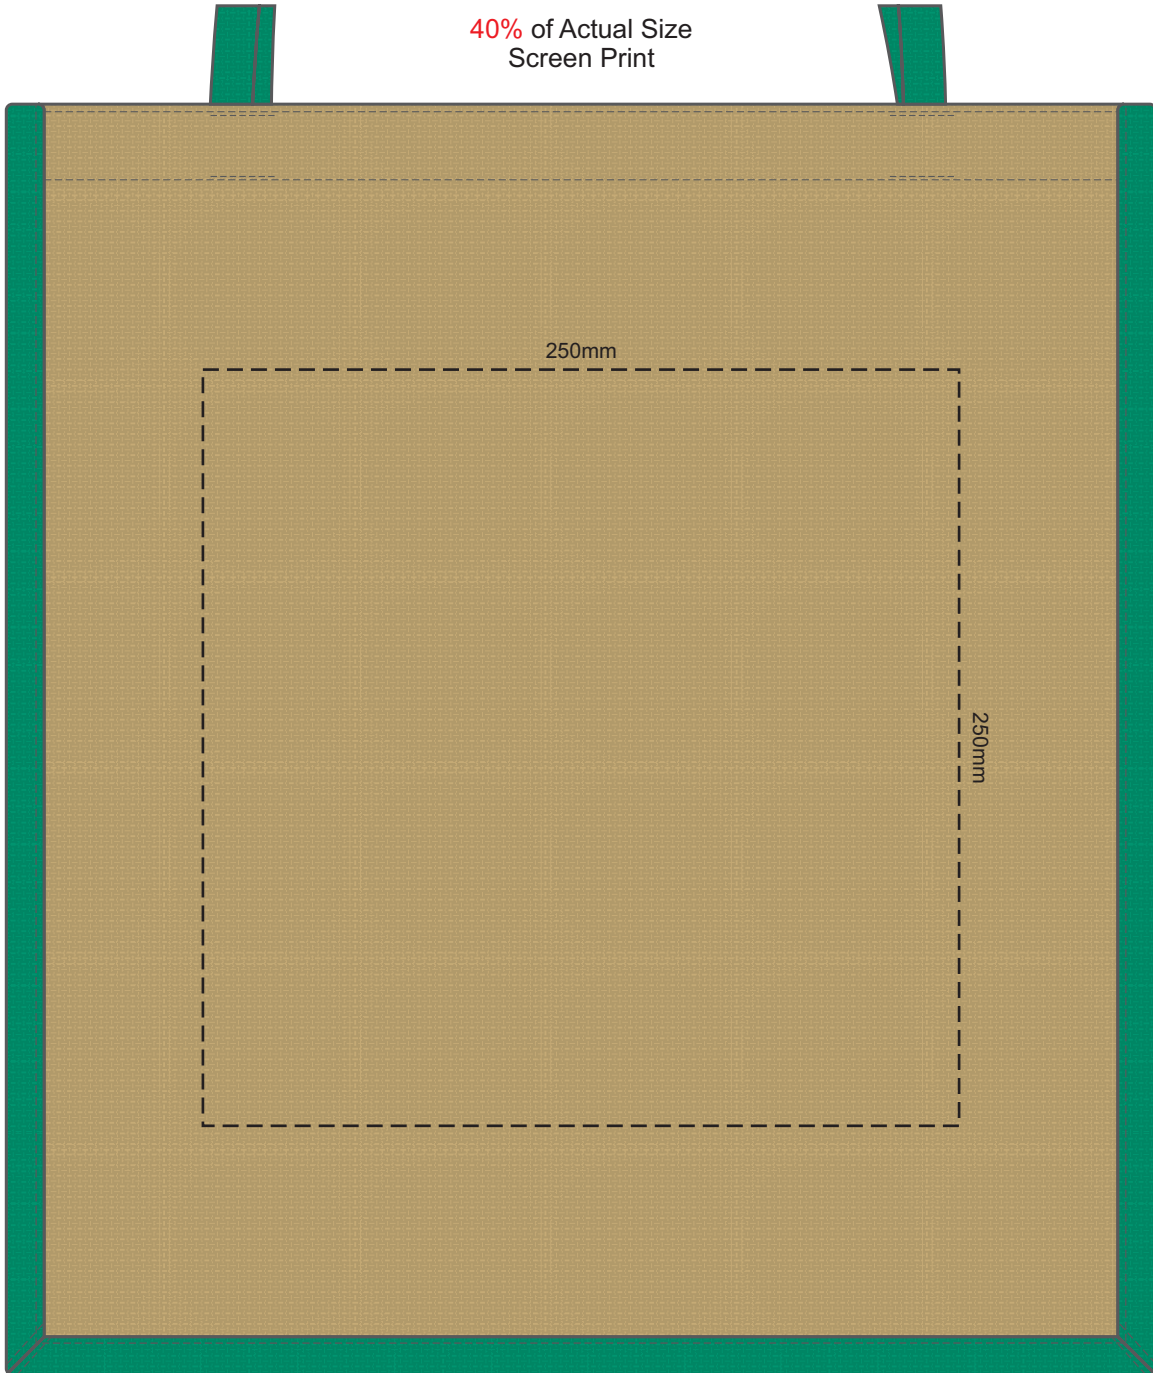

40% of Actual Size  
Screen Print

Please be aware the artwork will be significantly affected by the texture of the bag.  
Fine detailing, small text will be lost in the texture of the bag and may not be legible.

40% of Actual Size  
Colourflex Transfer

Please note the orientation of these print areas may be rotated to best suit your needs.