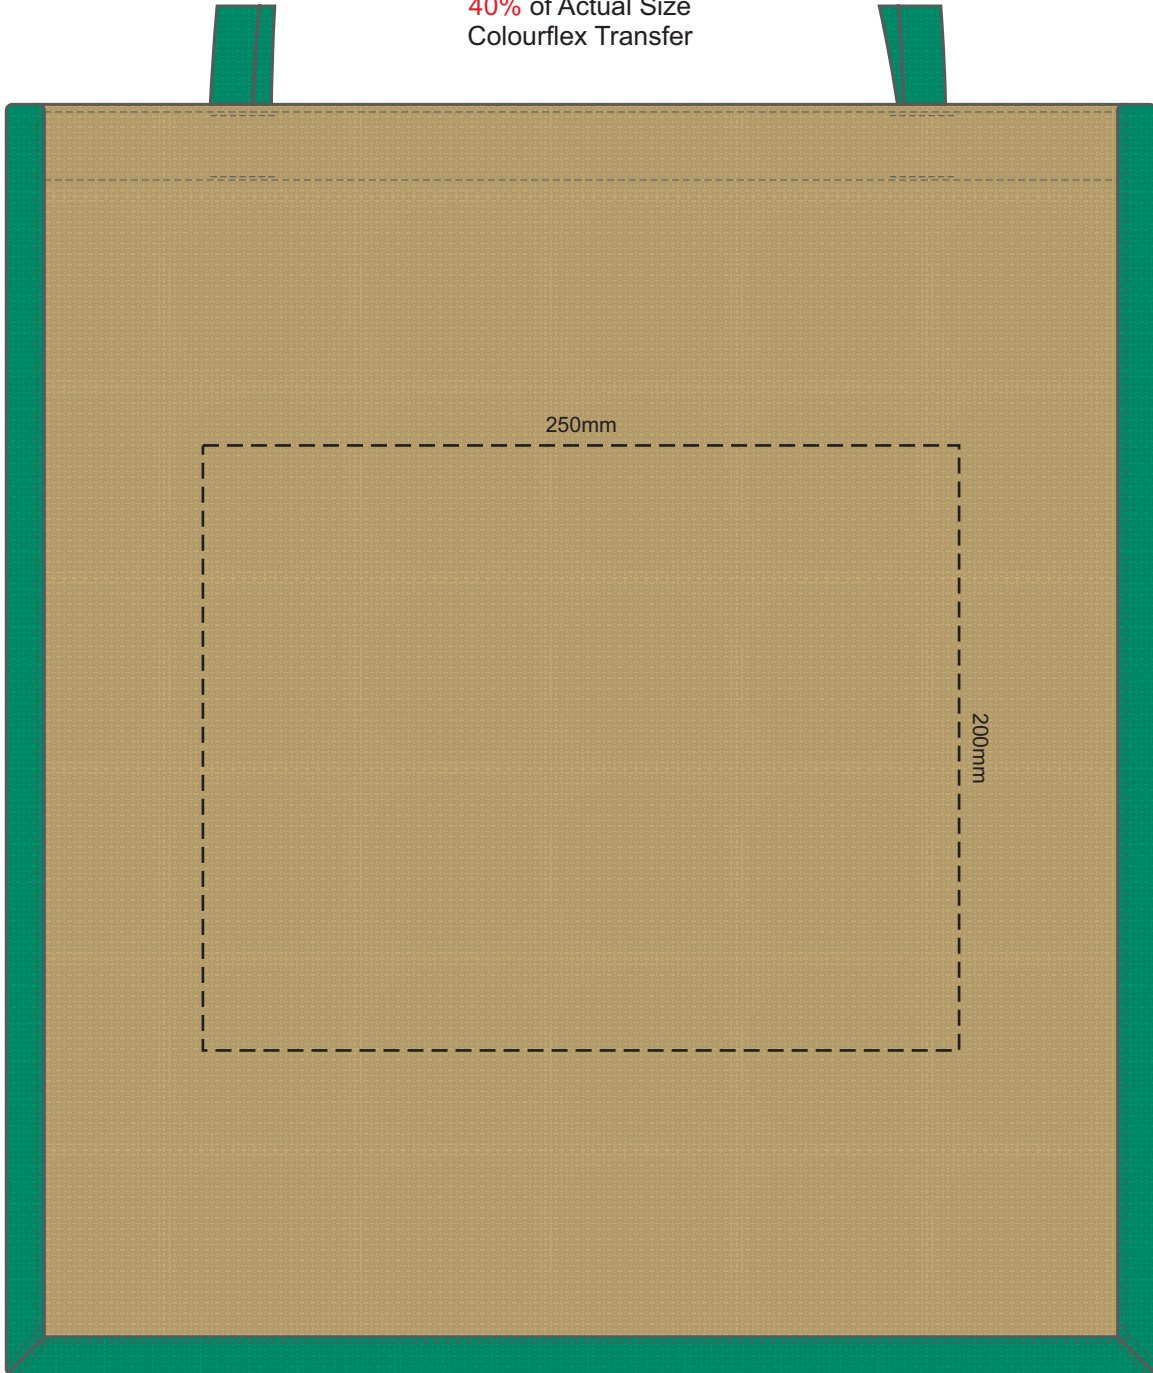

40% of Actual Size  
Screen Print

Please be aware the artwork will be significantly affected by the texture of the bag.  
Fine detailing, small text will be lost in the texture of the bag and may not be legible.

40% of Actual Size  
Colourflex Transfer

Please note the orientation of these print areas may be rotated to best suit your needs.