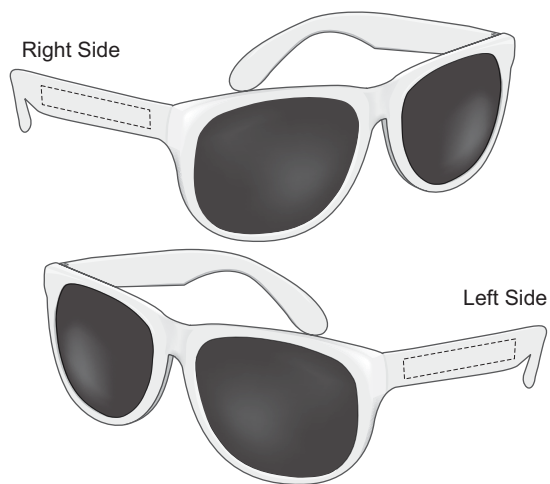

100% of Actual Size
Pad Print

Artwork shown when there has been sunlight exposure

Artwork shown when there is no sunlight exposure

100% of Actual Size
Screen Print (one colour)
Colourflex Transfer