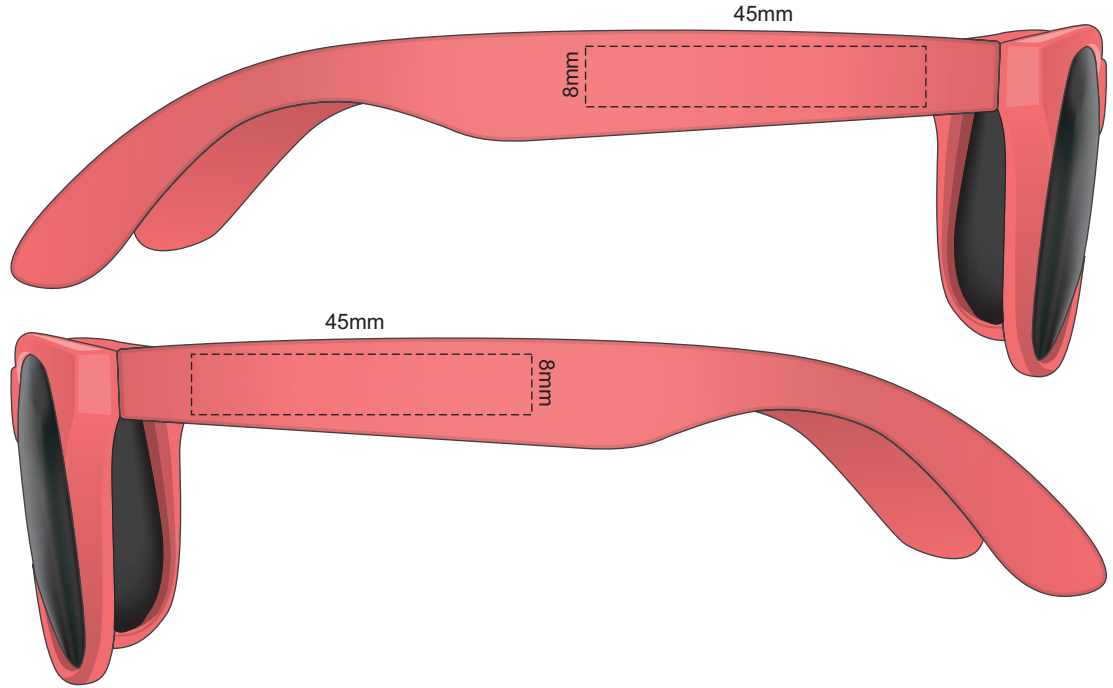

100% of Actual Size
Pad Print

Artwork shown when there has been sunlight exposure

Artwork shown when there is no sunlight exposure

100% of Actual Size
Screen Print (one colour)
Colourflex Transfer