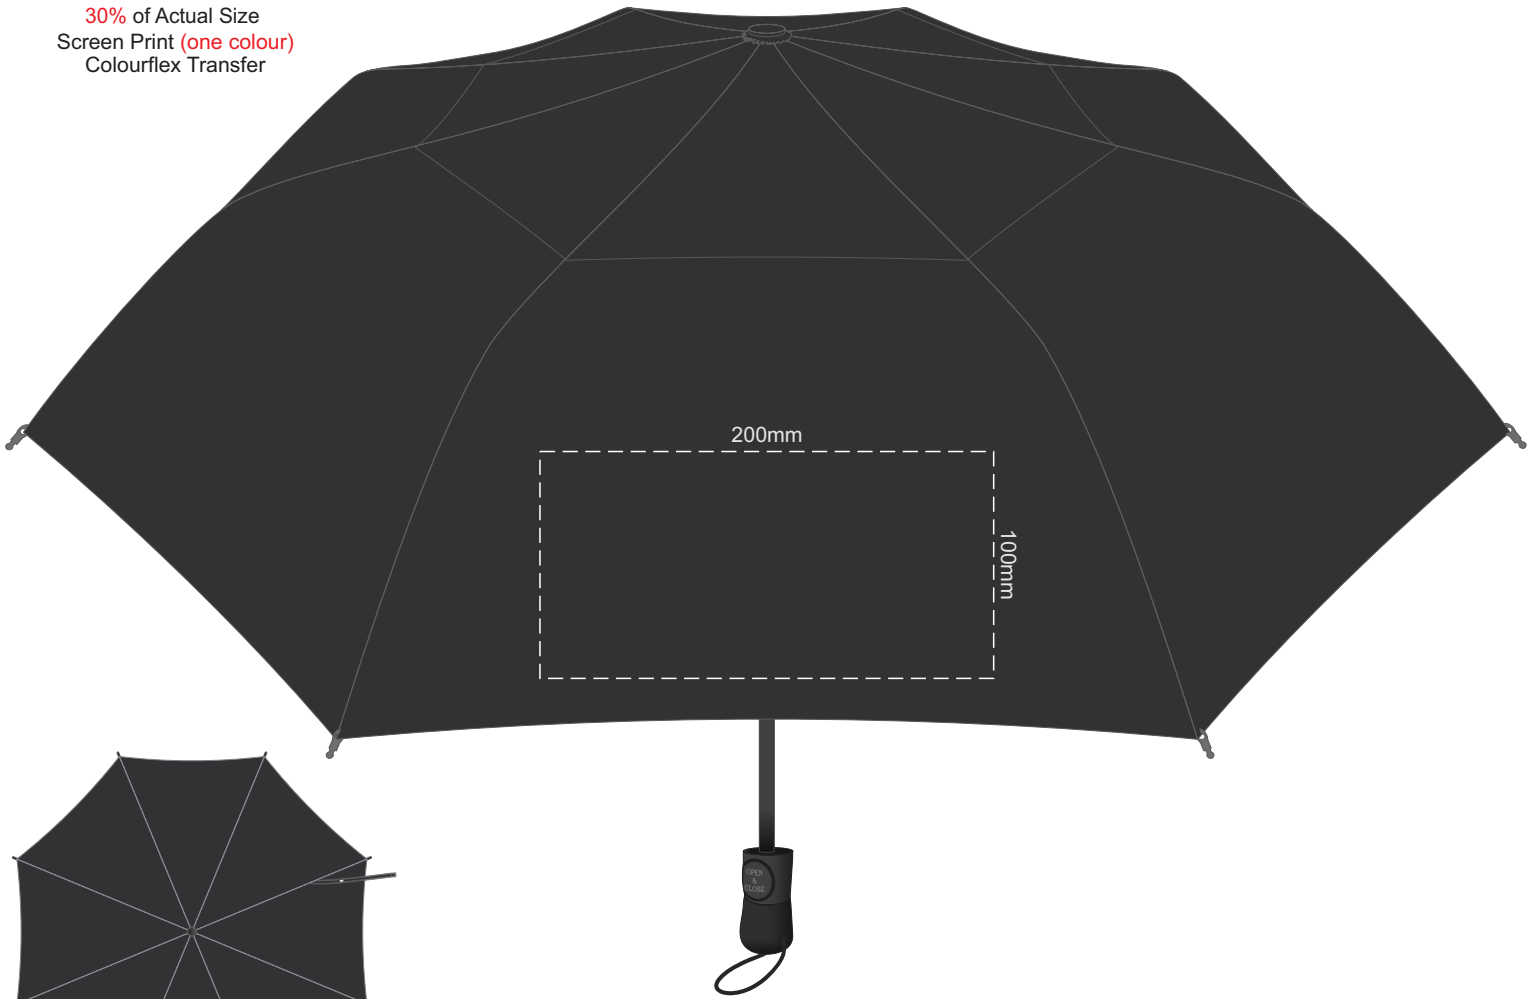

30% of Actual Size  
Screen Print (one colour)  
Colourflex Transfer

Top view at 5%  
to indicate which  
panel/s to be decorated.