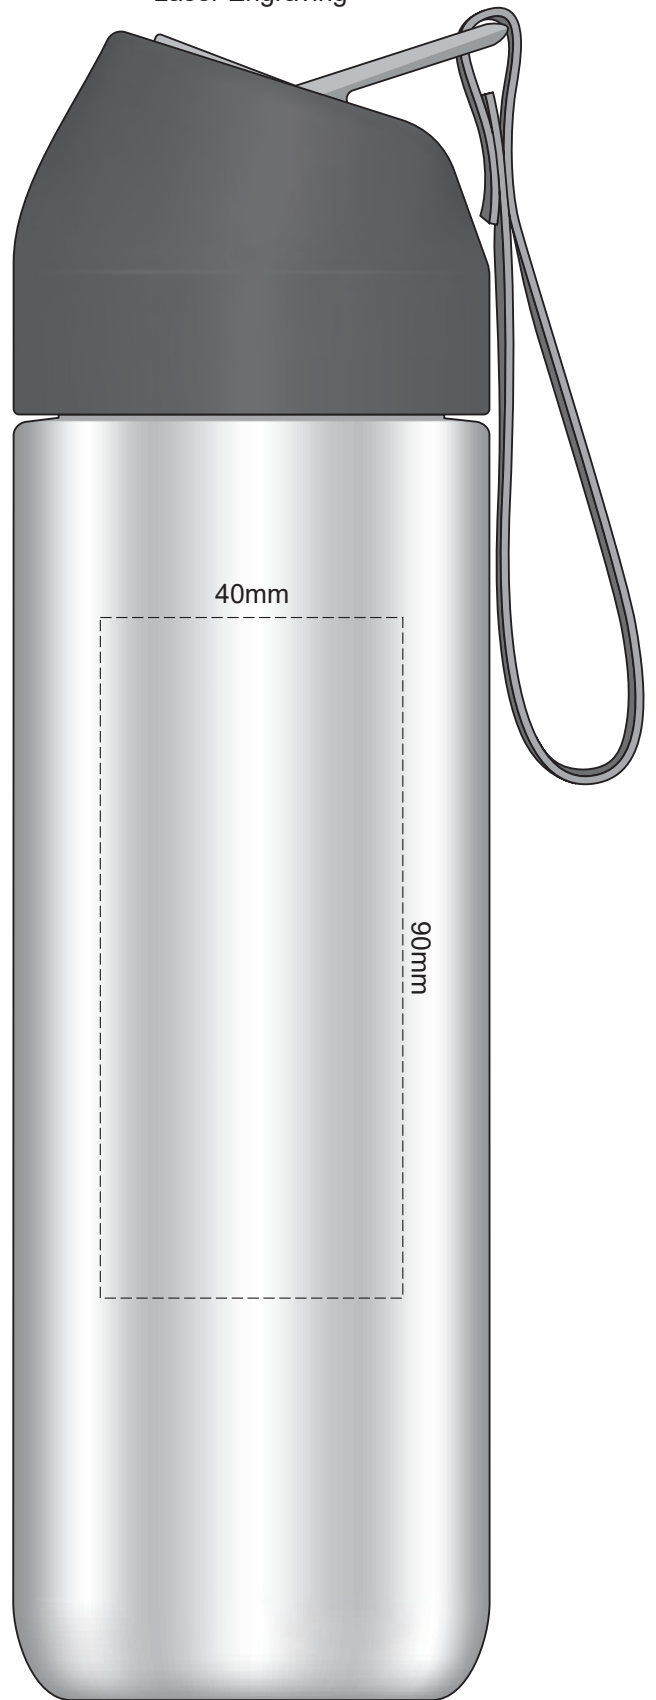

100% of Actual Size
Pad Print

100% of Actual Size
Laser Engraving

Shiny Stainless Steel Finish