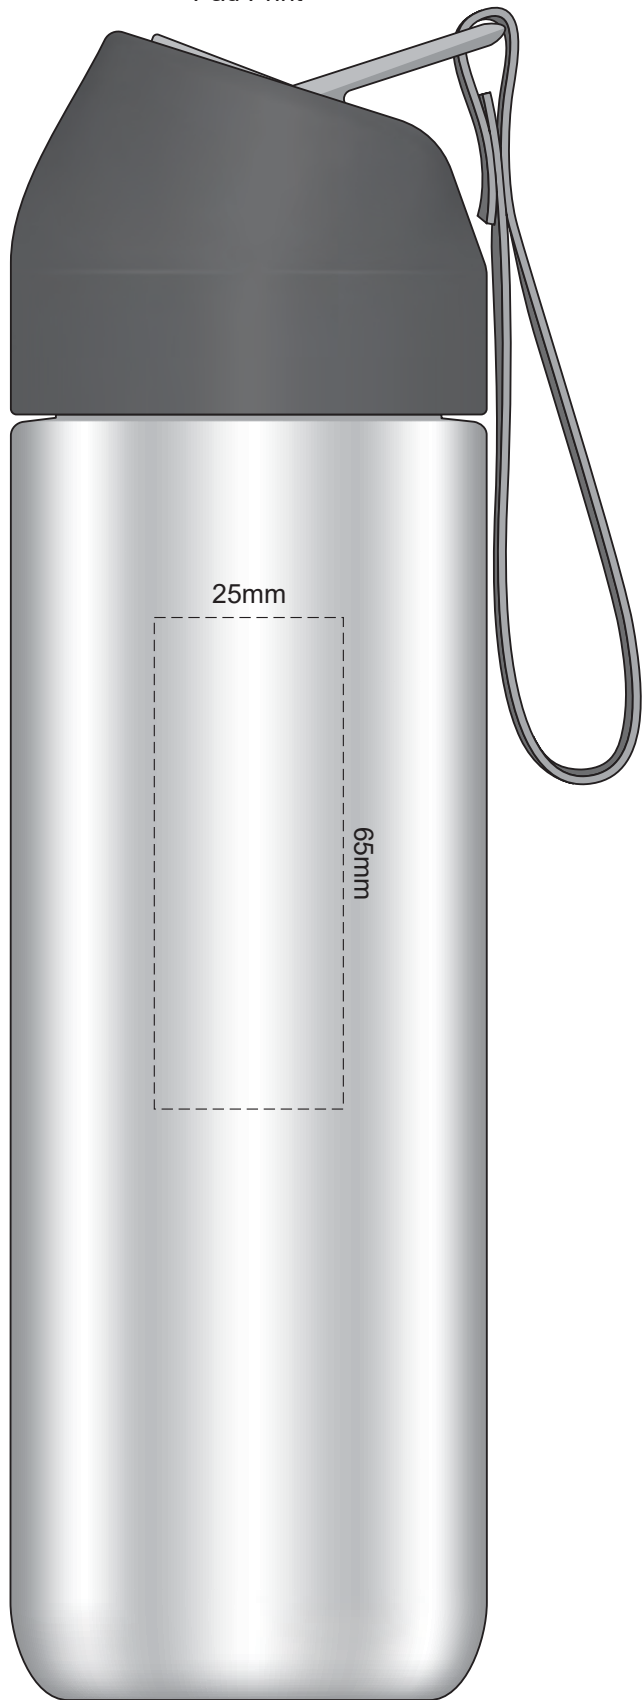

100% of Actual Size
Pad Print

100% of Actual Size
Laser Engraving

Shiny Stainless Steel Finish