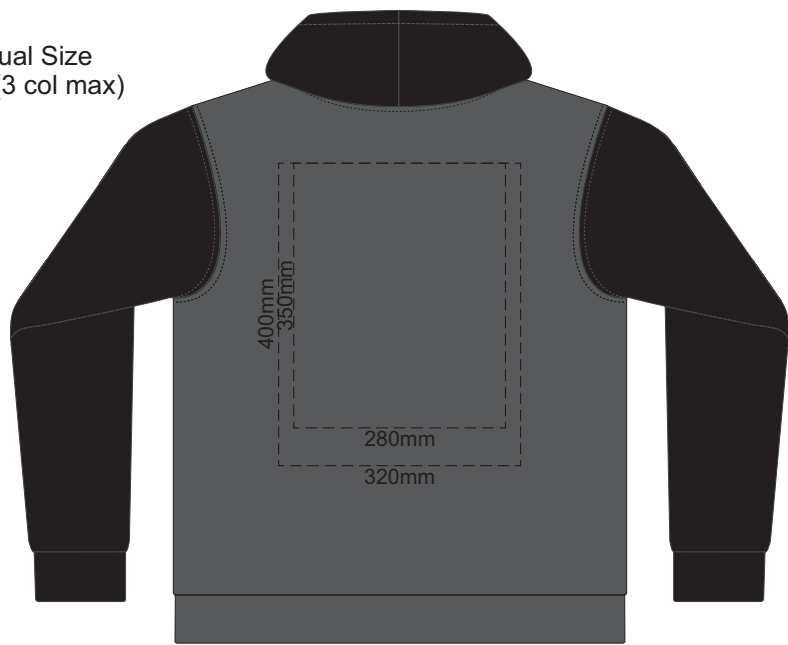

Branding area can be moved anywhere within the red line.  
Print area 280x200mm can be rotated to best suit.

10% of Actual Size  
Embroidery

FRONT UNISEX SILVER MEDIUM

10% of Actual Size  
Screen Print (3 col max)

FRONT UNISEX SILVER LARGE

BACK UNISEX SILVER LARGE

10% of Actual Size  
Colourflex Transfer  
Faux Embroidery

FRONT UNISEX SILVER LARGE

BACK UNISEX SILVER LARGE

Branding area can be moved anywhere within the red line.  
Print area 280x200mm can be rotated to best suit.

10% of Actual Size  
Embroidery

FRONT UNISEX SILVER LARGE

10% of Actual Size  
Screen Print (3 col max)

FRONT UNISEX SILVER XL

BACK UNISEX SILVER XL

10% of Actual Size  
Colourflex Transfer  
Faux Embroidery

FRONT UNISEX SILVER XL

BACK UNISEX SILVER XL

Branding area can be moved anywhere within the red line.  
Print area 280x200mm can be rotated to best suit.

10% of Actual Size  
Embroidery

FRONT UNISEX SILVER XL