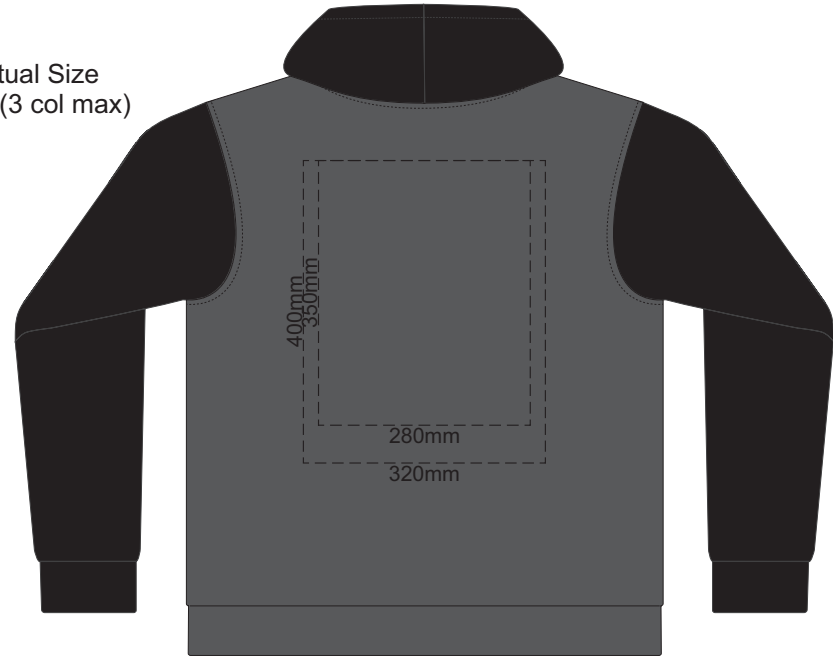

Branding area can be moved anywhere within the red line.  
Print area 280x200mm can be rotated to best suit.

10% of Actual Size  
Embroidery

FRONT UNISEX SILVER MEDIUM

10% of Actual Size  
Screen Print (3 col max)

10% of Actual Size  
Embroidery

FRONT UNISEX SILVER LARGE

10% of Actual Size  
Screen Print (3 col max)

FRONT UNISEX SILVER XL

BACK UNISEX SILVER XL

10% of Actual Size  
Colourflex Transfer  
Faux Embroidery

FRONT UNISEX SILVER XL

BACK UNISEX SILVER XL

Branding area can be moved anywhere within the red line.  
Print area 280x200mm can be rotated to best suit.

10% of Actual Size  
Embroidery

FRONT UNISEX SILVER XL

10% of Actual Size  
Screen Print (3 col max)

FRONT UNISEX SILVER XXL

BACK UNISEX SILVER XXL

10% of Actual Size  
Colourflex Transfer  
Faux Embroidery

FRONT UNISEX SILVER XXL

BACK UNISEX SILVER XXL

Branding area can be moved anywhere within the red line.  
Print area 280x200mm can be rotated to best suit.