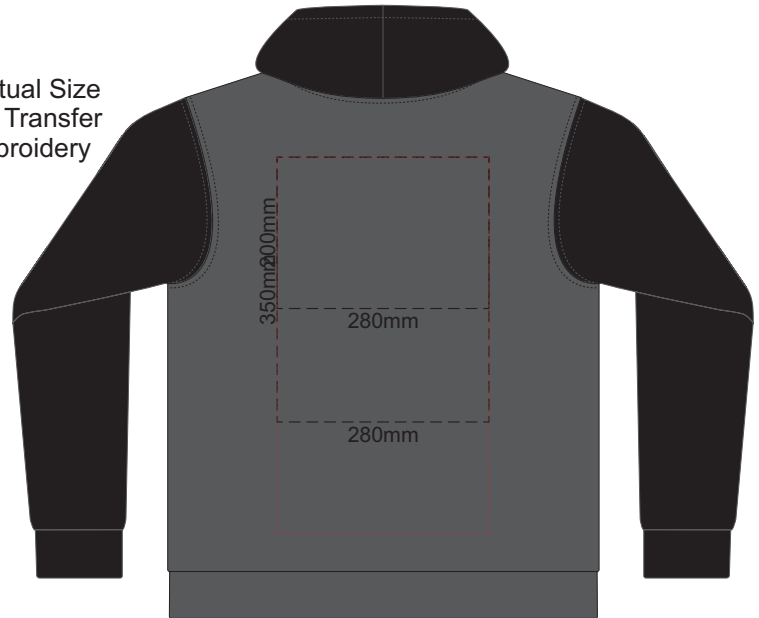

Branding area can be moved anywhere within the red line.  
Print area 280x200mm can be rotated to best suit.

10% of Actual Size  
Embroidery

FRONT UNISEX SILVER MEDIUM

10% of Actual Size  
Screen Print (3 col max)

FRONT UNISEX SILVER LARGE

BACK UNISEX SILVER LARGE

10% of Actual Size  
Colourflex Transfer  
Faux Embroidery

FRONT UNISEX SILVER LARGE

BACK UNISEX SILVER LARGE

Branding area can be moved anywhere within the red line.  
Print area 280x200mm can be rotated to best suit.

10% of Actual Size  
Embroidery

FRONT UNISEX SILVER LARGE

10% of Actual Size  
Screen Print (3 col max)

FRONT UNISEX SILVER XL

BACK UNISEX SILVER XL

10% of Actual Size  
Colourflex Transfer  
Faux Embroidery

FRONT UNISEX SILVER XL

BACK UNISEX SILVER XL

Branding area can be moved anywhere within the red line.  
Print area 280x200mm can be rotated to best suit.

10% of Actual Size  
Embroidery

FRONT UNISEX SILVER XL