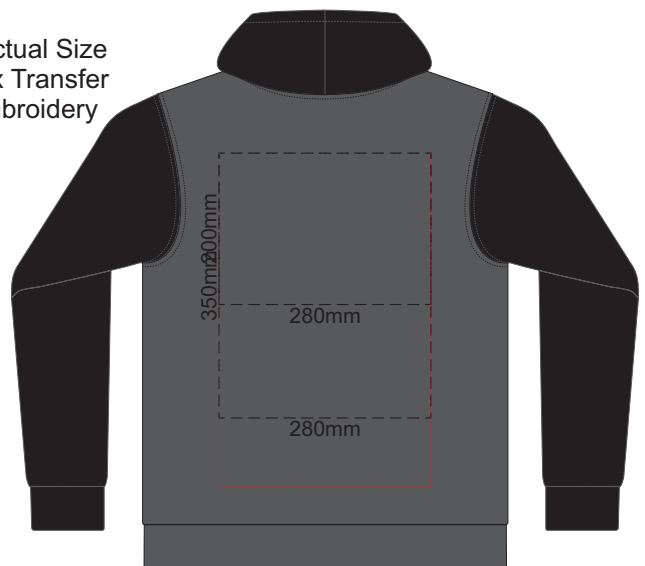

10% of Actual Size  
Screen Print (3 col max)

FRONT UNISEX SILVER XS

BACK UNISEX SILVER XS

10% of Actual Size  
Colourflex Transfer  
Faux Embroidery

FRONT UNISEX SILVER XS

BACK UNISEX SILVER XS

Branding area can be moved anywhere within the red line.  
Print area 280x200mm can be rotated to best suit.

10% of Actual Size  
Embroidery

FRONT UNISEX SILVER XS

10% of Actual Size  
Screen Print (3 col max)

FRONT UNISEX SILVER SMALL

BACK UNISEX SILVER SMALL

10% of Actual Size  
Colourflex Transfer  
Faux Embroidery

FRONT UNISEX SILVER SMALL

BACK UNISEX SILVER SMALL  
Branding area can be moved anywhere within the red line.  
Print area 280x200mm can be rotated to best suit.

10% of Actual Size  
Embroidery

FRONT UNISEX SILVER SMALL

Branding area can be moved anywhere within the red line.  
Print area 280x200mm can be rotated to best suit.

10% of Actual Size  
Embroidery

FRONT UNISEX SILVER MEDIUM

10% of Actual Size  
Screen Print (3 col max)