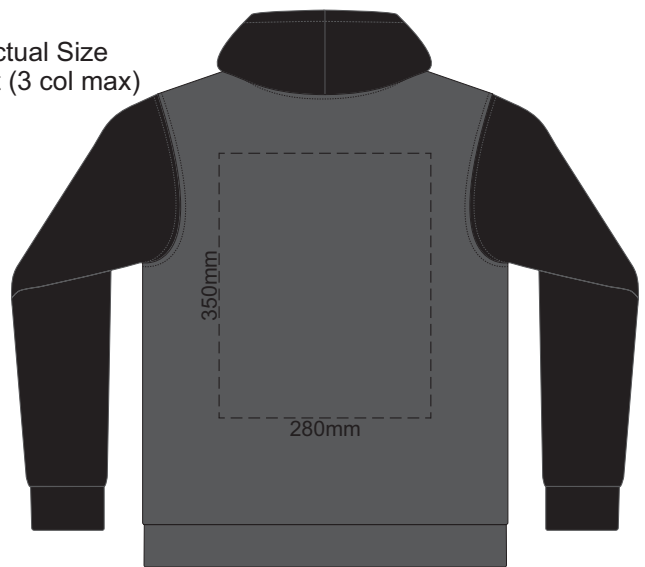

10% of Actual Size  
Screen Print (3 col max)

FRONT UNISEX SILVER XS

BACK UNISEX SILVER XS

10% of Actual Size  
Colourflex Transfer  
Faux Embroidery

FRONT UNISEX SILVER XS

BACK UNISEX SILVER XS

Branding area can be moved anywhere within the red line.  
Print area 280x200mm can be rotated to best suit.

10% of Actual Size  
Embroidery

FRONT UNISEX SILVER XS

10% of Actual Size  
Screen Print (3 col max)

FRONT UNISEX SILVER SMALL

BACK UNISEX SILVER SMALL

10% of Actual Size  
Colourflex Transfer  
Faux Embroidery

FRONT UNISEX SILVER SMALL

BACK UNISEX SILVER SMALL  
Branding area can be moved anywhere within the red line.  
Print area 280x200mm can be rotated to best suit.

10% of Actual Size  
Embroidery

FRONT UNISEX SILVER SMALL

Branding area can be moved anywhere within the red line.  
Print area 280x200mm can be rotated to best suit.

10% of Actual Size  
Embroidery

FRONT UNISEX SILVER MEDIUM

10% of Actual Size  
Screen Print (3 col max)