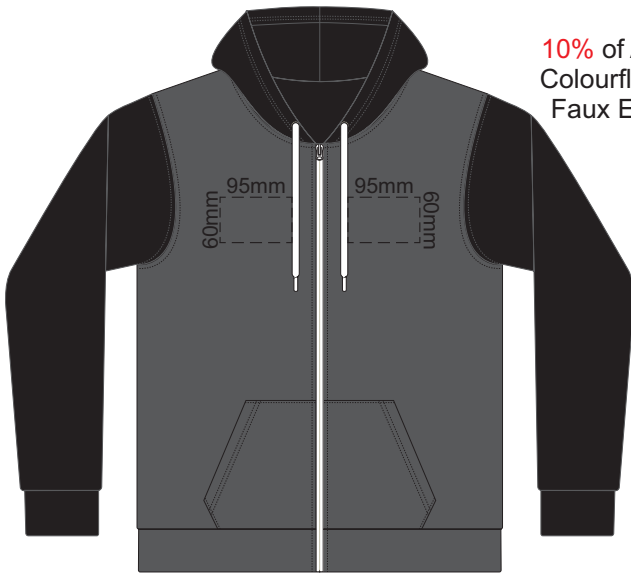

10% of Actual Size  
Screen Print (3 col max)

FRONT UNISEX SILVER XS

BACK UNISEX SILVER XS

10% of Actual Size  
Colourflex Transfer  
Faux Embroidery

FRONT UNISEX SILVER XS

BACK UNISEX SILVER XS

Branding area can be moved anywhere within the red line.  
Print area 280x200mm can be rotated to best suit.

10% of Actual Size  
Embroidery

FRONT UNISEX SILVER XS

10% of Actual Size  
Screen Print (3 col max)

FRONT UNISEX SILVER SMALL

BACK UNISEX SILVER SMALL

10% of Actual Size  
Colourflex Transfer  
Faux Embroidery

FRONT UNISEX SILVER SMALL

BACK UNISEX SILVER SMALL  
Branding area can be moved anywhere within the red line.  
Print area 280x200mm can be rotated to best suit.

10% of Actual Size  
Embroidery

FRONT UNISEX SILVER SMALL

Branding area can be moved anywhere within the red line.  
Print area 280x200mm can be rotated to best suit.

10% of Actual Size  
Embroidery

FRONT UNISEX SILVER MEDIUM

10% of Actual Size  
Screen Print (3 col max)