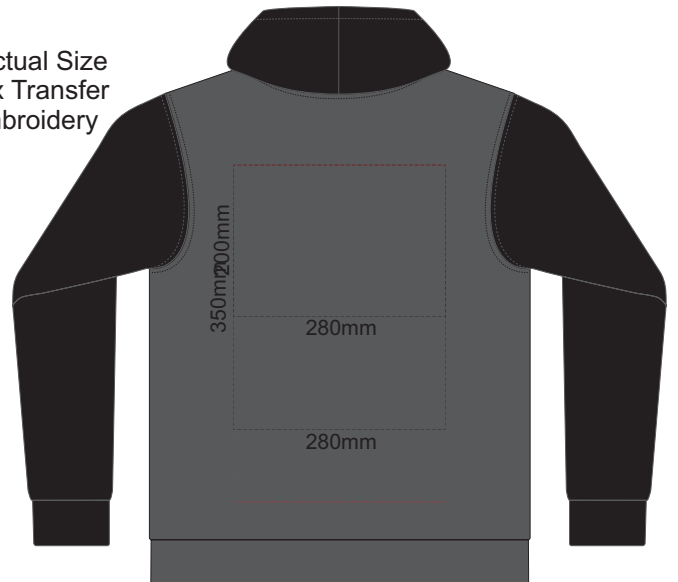

10% of Actual Size  
Screen Print (3 col max)

FRONT UNISEX SILVER XS

BACK UNISEX SILVER XS

10% of Actual Size  
Colourflex Transfer  
Faux Embroidery

FRONT UNISEX SILVER XS

BACK UNISEX SILVER XS

Branding area can be moved anywhere within the red line.  
Print area 280x200mm can be rotated to best suit.

10% of Actual Size  
Embroidery

FRONT UNISEX SILVER XS

10% of Actual Size  
Screen Print (3 col max)

FRONT UNISEX SILVER SMALL

BACK UNISEX SILVER SMALL

10% of Actual Size  
Colourflex Transfer  
Faux Embroidery

FRONT UNISEX SILVER SMALL

BACK UNISEX SILVER SMALL  
Branding area can be moved anywhere within the red line.  
Print area 280x200mm can be rotated to best suit.

10% of Actual Size  
Embroidery

FRONT UNISEX SILVER SMALL

Branding area can be moved anywhere within the red line.  
Print area 280x200mm can be rotated to best suit.

10% of Actual Size  
Embroidery

FRONT UNISEX SILVER MEDIUM

10% of Actual Size  
Screen Print (3 col max)