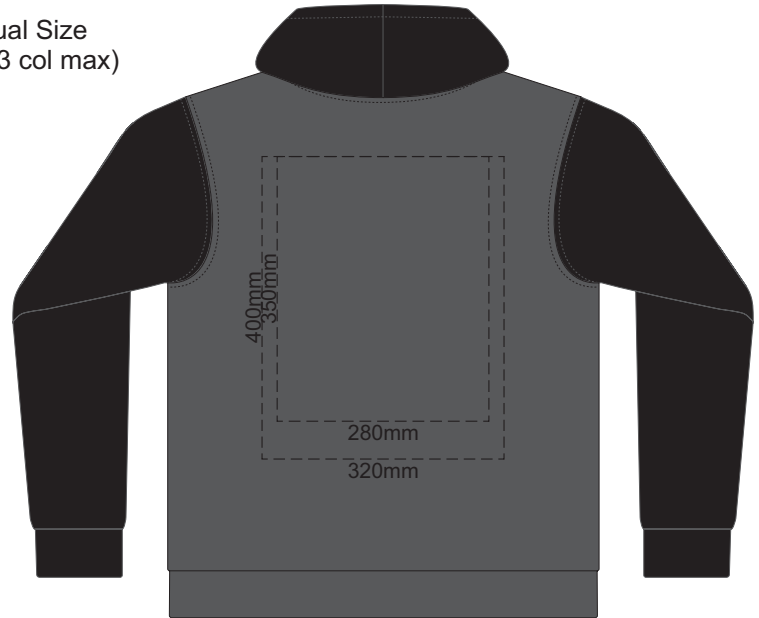

10% of Actual Size  
Screen Print (3 col max)

FRONT UNISEX SILVER XS

BACK UNISEX SILVER XS

10% of Actual Size  
Colourflex Transfer  
Faux Embroidery

FRONT UNISEX SILVER XS

BACK UNISEX SILVER XS

Branding area can be moved anywhere within the red line.  
Print area 280x200mm can be rotated to best suit.

FRONT UNISEX SILVER SMALL

BACK UNISEX SILVER SMALL  
Branding area can be moved anywhere within the red line.  
Print area 280x200mm can be rotated to best suit.

10% of Actual Size  
Embroidery

FRONT UNISEX SILVER SMALL

Branding area can be moved anywhere within the red line.  
Print area 280x200mm can be rotated to best suit.

10% of Actual Size  
Embroidery

FRONT UNISEX SILVER MEDIUM

10% of Actual Size  
Screen Print (3 col max)

FRONT UNISEX SILVER LARGE

BACK UNISEX SILVER LARGE

10% of Actual Size  
Colourflex Transfer  
Faux Embroidery

FRONT UNISEX SILVER LARGE

BACK UNISEX SILVER LARGE

Branding area can be moved anywhere within the red line.  
Print area 280x200mm can be rotated to best suit.