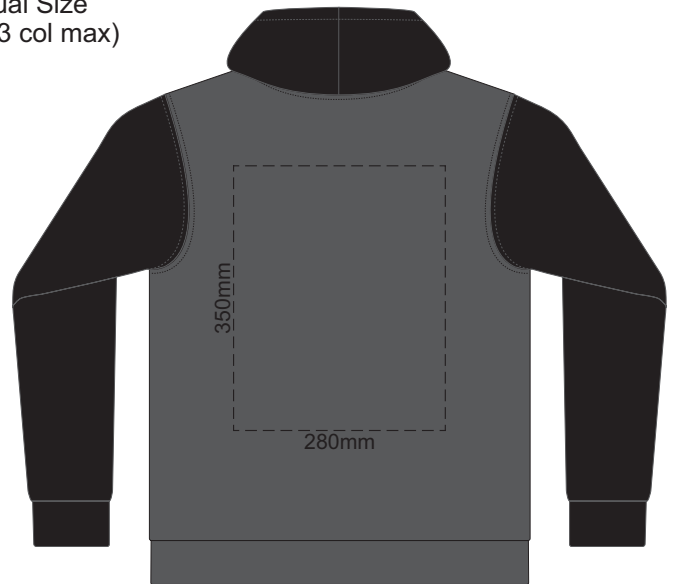

10% of Actual Size  
Screen Print (3 col max)

FRONT UNISEX SILVER XS

BACK UNISEX SILVER XS

10% of Actual Size  
Colourflex Transfer  
Faux Embroidery

FRONT UNISEX SILVER XS

BACK UNISEX SILVER XS

Branding area can be moved anywhere within the red line.  
Print area 280x200mm can be rotated to best suit.

10% of Actual Size  
Embroidery

FRONT UNISEX SILVER XS

10% of Actual Size  
Screen Print (3 col max)

FRONT UNISEX SILVER SMALL

BACK UNISEX SILVER SMALL

10% of Actual Size  
Colourflex Transfer  
Faux Embroidery

FRONT UNISEX SILVER SMALL

BACK UNISEX SILVER SMALL  
Branding area can be moved anywhere within the red line.  
Print area 280x200mm can be rotated to best suit.

10% of Actual Size  
Embroidery

FRONT UNISEX SILVER SMALL

Branding area can be moved anywhere within the red line.  
Print area 280x200mm can be rotated to best suit.

10% of Actual Size  
Embroidery

FRONT UNISEX SILVER MEDIUM

10% of Actual Size  
Screen Print (3 col max)