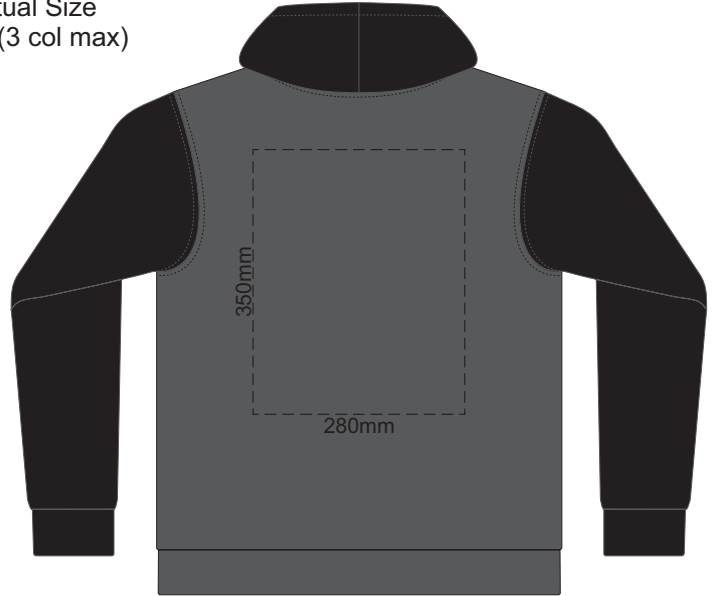

BACK UNISEX SILVER SMALL
Branding area can be moved anywhere within the red line.
Print area 280x200mm can be rotated to best suit.

BACK UNISEX SILVER MEDIUM

10% of Actual Size
Colourflex Transfer
Faux Embroidery