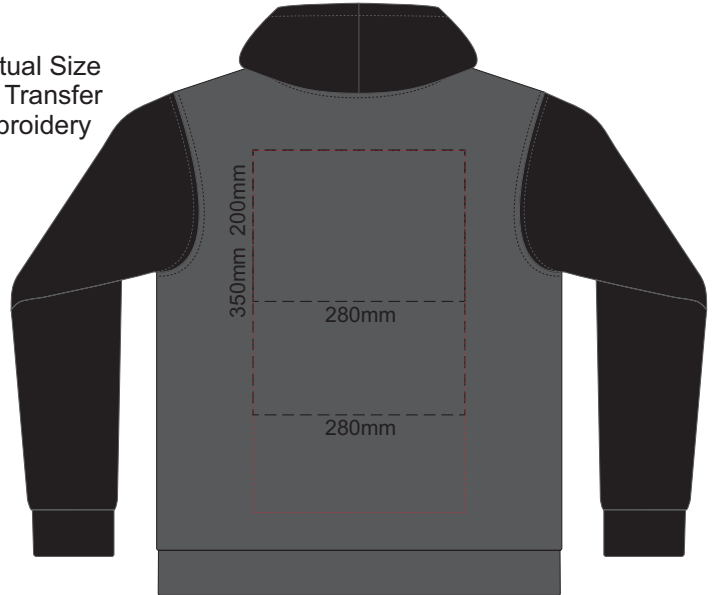

10% of Actual Size  
Screen Print (3 col max)

FRONT UNISEX SILVER XS

BACK UNISEX SILVER XS

10% of Actual Size  
Colourflex Transfer  
Faux Embroidery

FRONT UNISEX SILVER XS

BACK UNISEX SILVER XS

Branding area can be moved anywhere within the red line.  
Print area 280x200mm can be rotated to best suit.

FRONT UNISEX SILVER SMALL

BACK UNISEX SILVER SMALL  
Branding area can be moved anywhere within the red line.  
Print area 280x200mm can be rotated to best suit.

10% of Actual Size  
Embroidery

FRONT UNISEX SILVER SMALL

10% of Actual Size  
Screen Print (3 col max)

FRONT UNISEX SILVER MEDIUM

BACK UNISEX SILVER MEDIUM

10% of Actual Size  
Colourflex Transfer  
Faux Embroidery

FRONT UNISEX SILVER MEDIUM

BACK UNISEX SILVER MEDIUM

Branding area can be moved anywhere within the red line.  
Print area 280x200mm can be rotated to best suit.

10% of Actual Size  
Embroidery

FRONT UNISEX SILVER MEDIUM

10% of Actual Size  
Screen Print (3 col max)