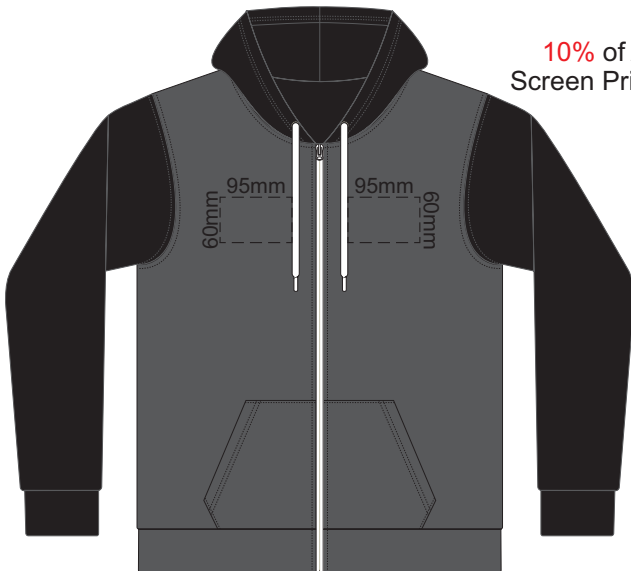

10% of Actual Size  
Screen Print (3 col max)

FRONT UNISEX SILVER XS

BACK UNISEX SILVER XS

10% of Actual Size  
Colourflex Transfer  
Faux Embroidery

FRONT UNISEX SILVER XS

BACK UNISEX SILVER XS

Branding area can be moved anywhere within the red line.  
Print area 280x200mm can be rotated to best suit.

10% of Actual Size  
Embroidery

FRONT UNISEX SILVER XS

10% of Actual Size  
Screen Print (3 col max)

FRONT UNISEX SILVER SMALL

BACK UNISEX SILVER SMALL

10% of Actual Size  
Colourflex Transfer  
Faux Embroidery

FRONT UNISEX SILVER SMALL

BACK UNISEX SILVER SMALL  
Branding area can be moved anywhere within the red line.  
Print area 280x200mm can be rotated to best suit.

10% of Actual Size  
Embroidery

FRONT UNISEX SILVER SMALL

Branding area can be moved anywhere within the red line.  
Print area 280x200mm can be rotated to best suit.

10% of Actual Size  
Embroidery

FRONT UNISEX SILVER MEDIUM

10% of Actual Size  
Screen Print (3 col max)