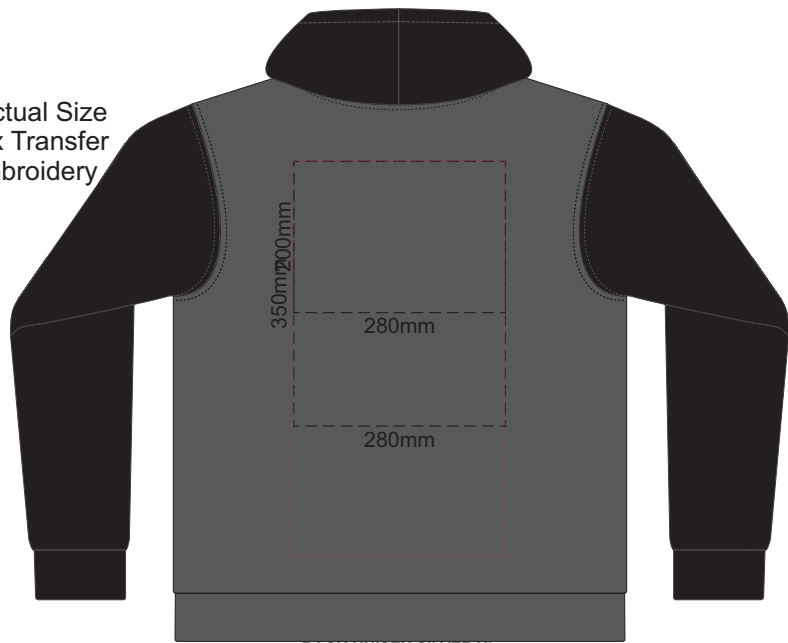

FRONT UNISEX SILVER LARGE

BACK UNISEX SILVER LARGE

10% of Actual Size  
Colourflex Transfer  
Faux Embroidery

FRONT UNISEX SILVER LARGE

BACK UNISEX SILVER LARGE

Branding area can be moved anywhere within the red line.  
Print area 280x200mm can be rotated to best suit.

10% of Actual Size  
Embroidery

FRONT UNISEX SILVER LARGE

10% of Actual Size  
Screen Print (3 col max)

FRONT UNISEX SILVER XL

BACK UNISEX SILVER XL

10% of Actual Size  
Colourflex Transfer  
Faux Embroidery

FRONT UNISEX SILVER XL

BACK UNISEX SILVER XL

Branding area can be moved anywhere within the red line.  
Print area 280x200mm can be rotated to best suit.

10% of Actual Size  
Embroidery

FRONT UNISEX SILVER XL

10% of Actual Size  
Screen Print (3 col max)

FRONT UNISEX SILVER XXL

BACK UNISEX SILVER XXL

10% of Actual Size  
Colourflex Transfer  
Faux Embroidery

FRONT UNISEX SILVER XXL

BACK UNISEX SILVER XXL

Branding area can be moved anywhere within the red line.  
Print area 280x200mm can be rotated to best suit.