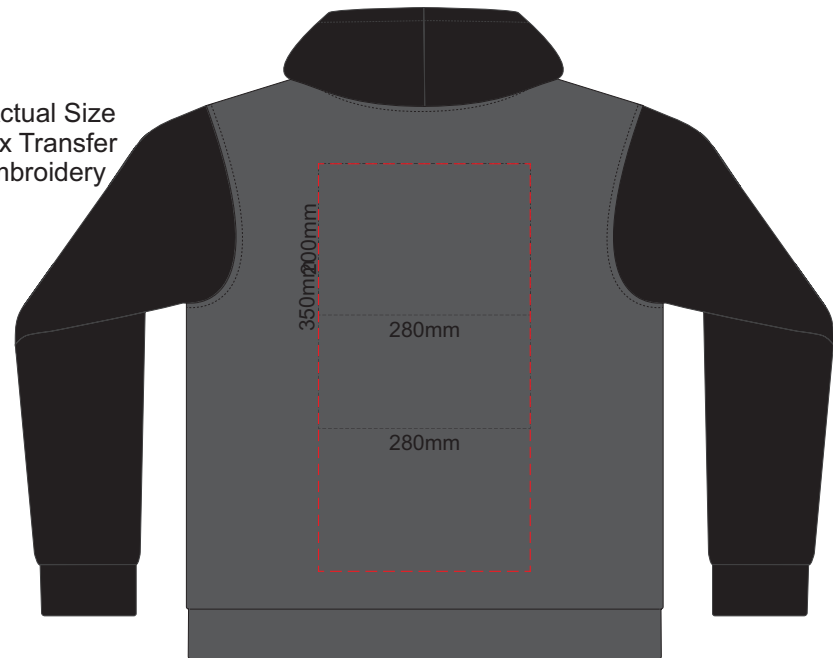

Branding area can be moved anywhere within the red line.  
Print area 280x200mm can be rotated to best suit.

10% of Actual Size  
Embroidery

FRONT UNISEX SILVER MEDIUM

10% of Actual Size  
Screen Print (3 col max)

FRONT UNISEX SILVER XL

BACK UNISEX SILVER XL

Branding area can be moved anywhere within the red line.  
Print area 280x200mm can be rotated to best suit.

10% of Actual Size  
Embroidery

FRONT UNISEX SILVER XL

10% of Actual Size  
Screen Print (3 col max)

FRONT UNISEX SILVER XXL

BACK UNISEX SILVER XXL

10% of Actual Size  
Colourflex Transfer  
Faux Embroidery

FRONT UNISEX SILVER XXL

BACK UNISEX SILVER XXL

Branding area can be moved anywhere within the red line.  
Print area 280x200mm can be rotated to best suit.

10% of Actual Size  
Embroidery

FRONT UNISEX SILVER XXL