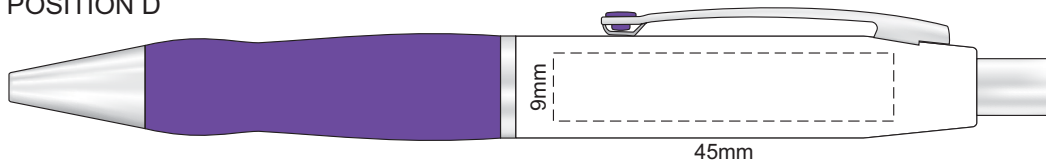

100% of Actual Size  
Screen Print

POSITION A

100% of Actual Size  
Pad Print

POSITION D

POSITION E

100% of Actual Size  
Laser Engraving

POSITION D

POSITION E

 Engraves to Brass Colour