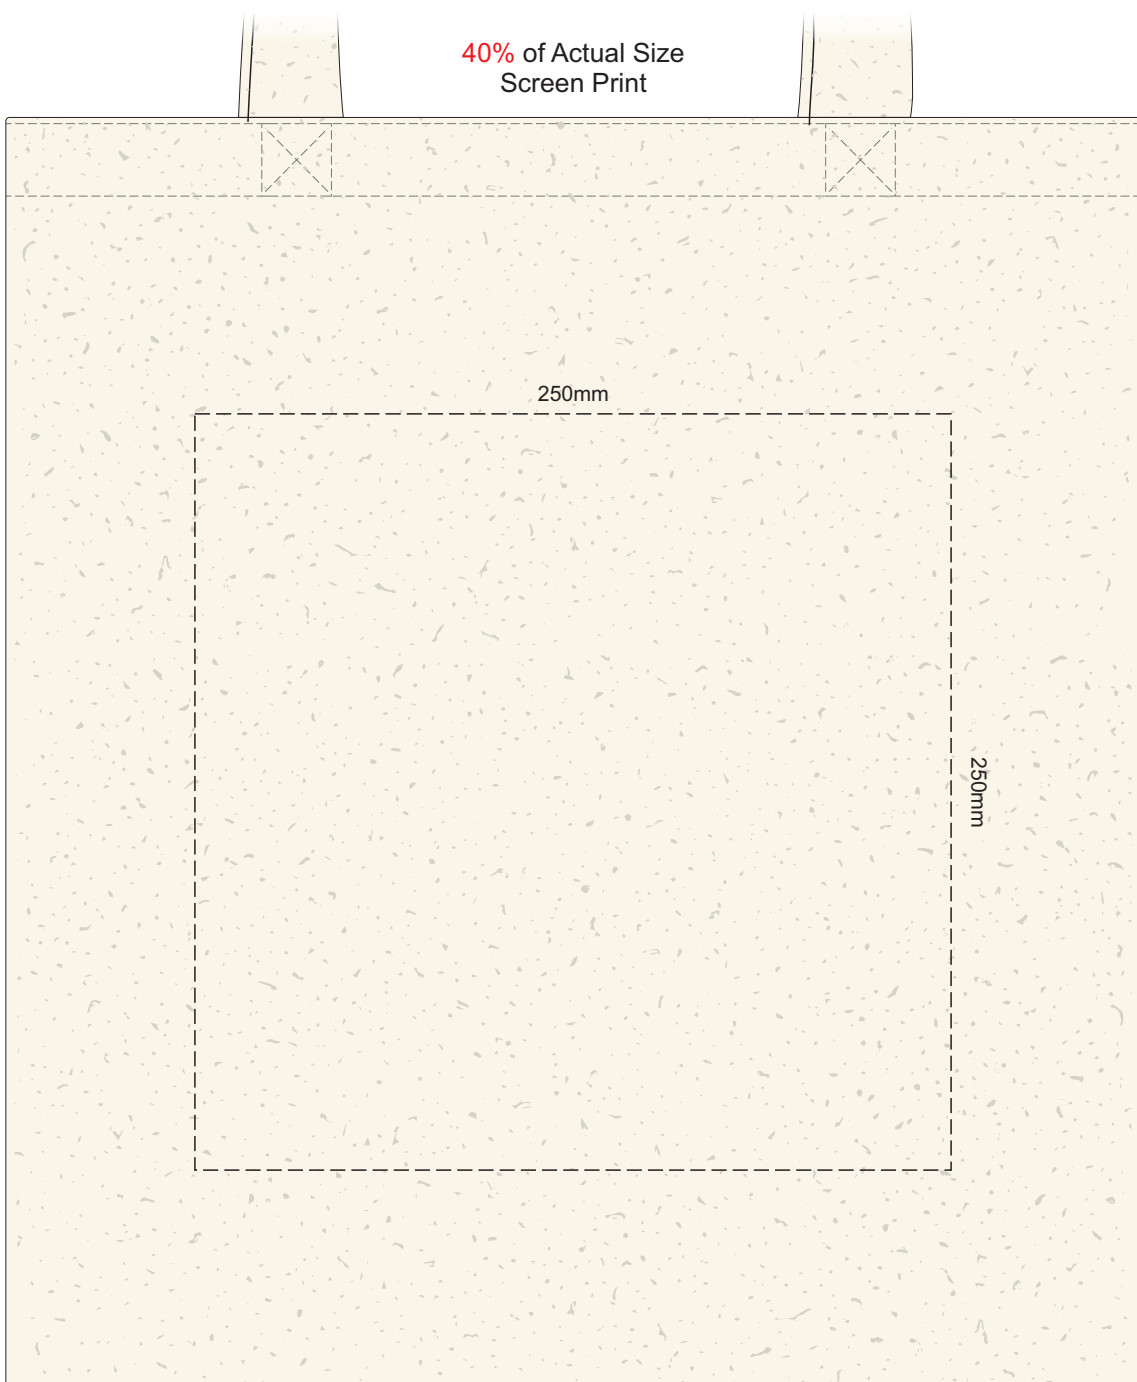

40% of Actual Size  
Screen Print

40% of Actual Size  
Colourflex Transfer  
Faux Embroidery

Please note the orientation of these print areas may be rotated to best suit your needs.