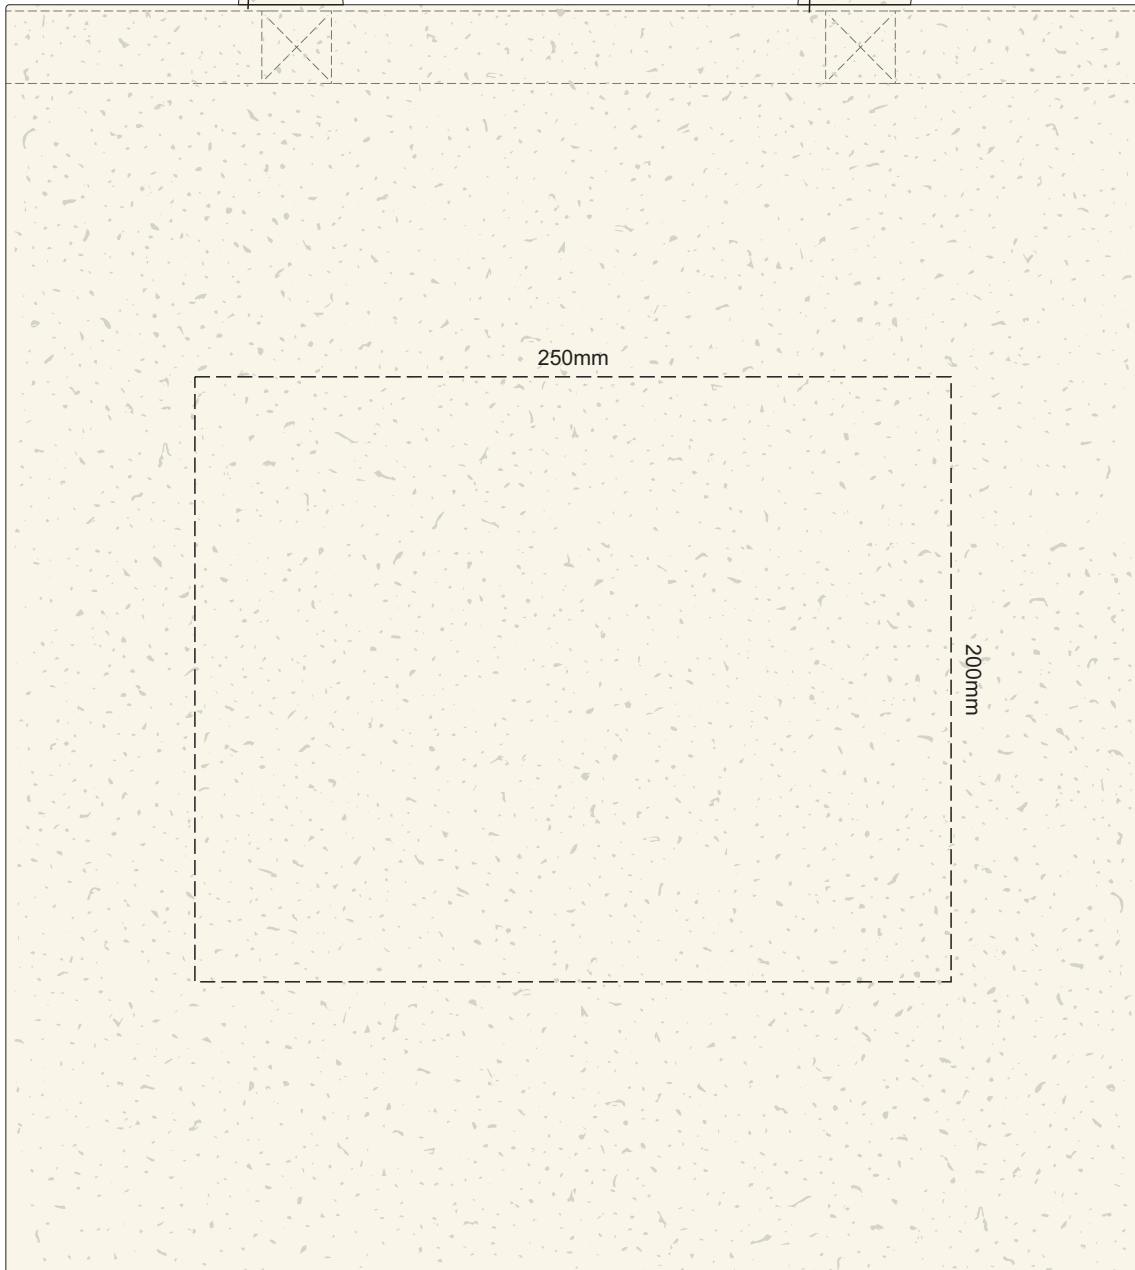

40% of Actual Size  
Screen Print

40% of Actual Size  
Colourflex Transfer  
Faux Embroidery

Please note the orientation of these print areas may be rotated to best suit your needs.