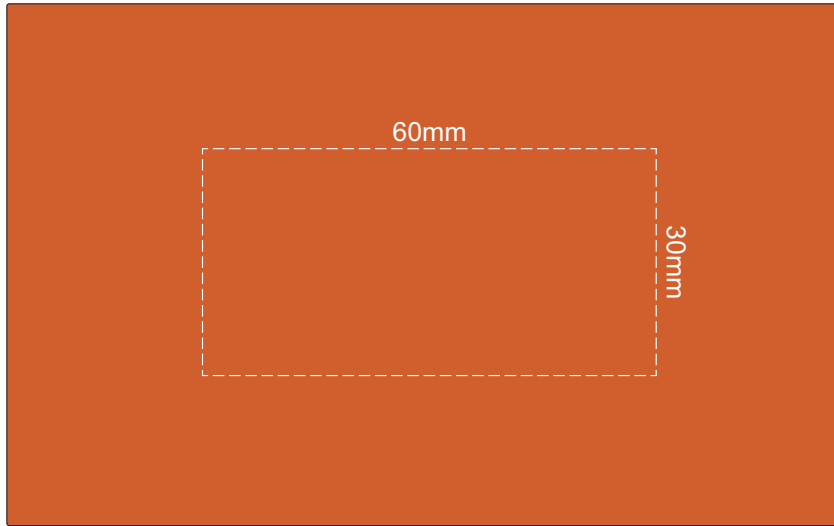

100% of Actual Size
Pad Print

Power Bank
Model: SP072
Input: DC 5V/1000mA
Capacity: 4000mAh, 14.8Wh
S/N: 18-04

BACK

100% of Actual Size
Laser Engraving
Direct Digital

PRINT AREA

 Engraves to an Oxidised White

PRINT AREA

Model: Spd7Z
Power Bank
Input: DC 5V/1000mA
Capacity: 4000mAh, 14.8Wh
S/N: 18-04
FCC

BACK

100% of Actual Size
Pad Print