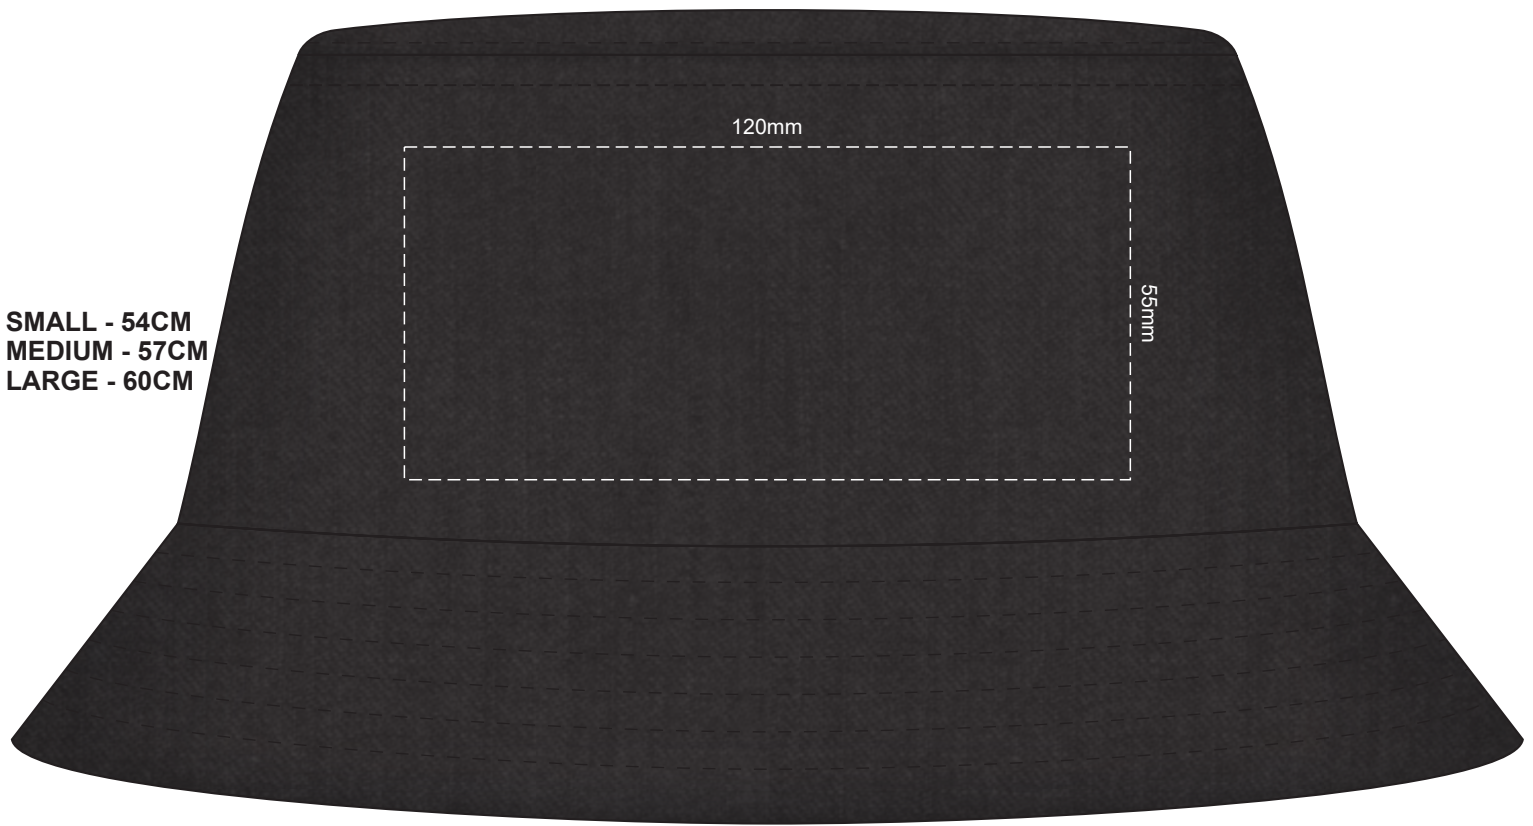

80% of Actual Size
Screen Print
Colourflex Transfer
Faux Embroidery
(front & back print available)

SMALL - 54CM
MEDIUM - 57CM
LARGE - 60CM

80% of Actual Size
Embroidery
(front & back print available)

SMALL - 54CM
MEDIUM - 57CM
LARGE - 60CM