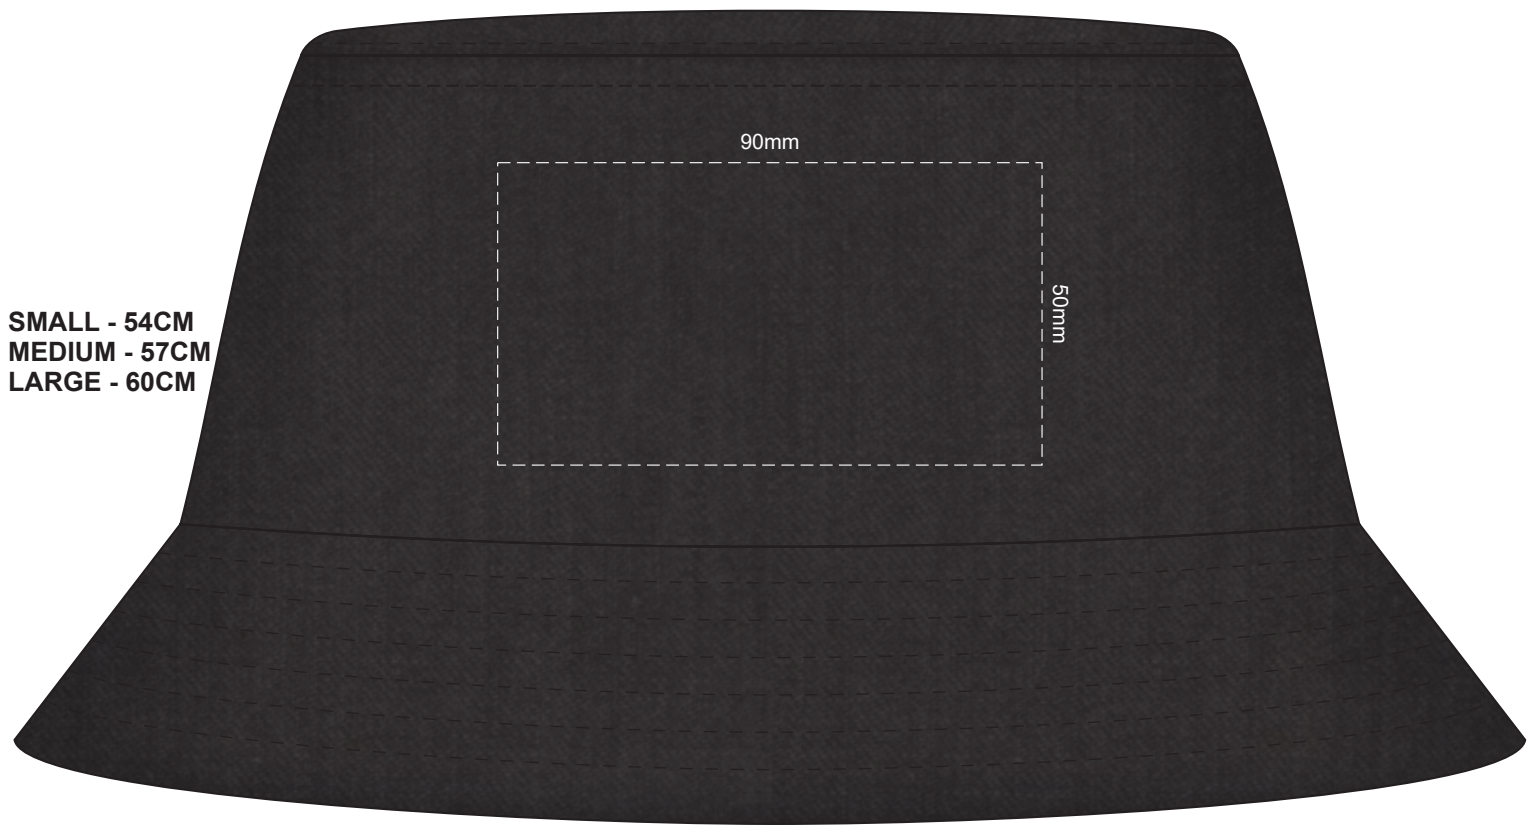

80% of Actual Size
Screen Print
Colourflex Transfer
Faux Embroidery
(front & back print available)

SMALL - 54CM
MEDIUM - 57CM
LARGE - 60CM

80% of Actual Size
Embroidery
(front & back print available)

SMALL - 54CM
MEDIUM - 57CM
LARGE - 60CM