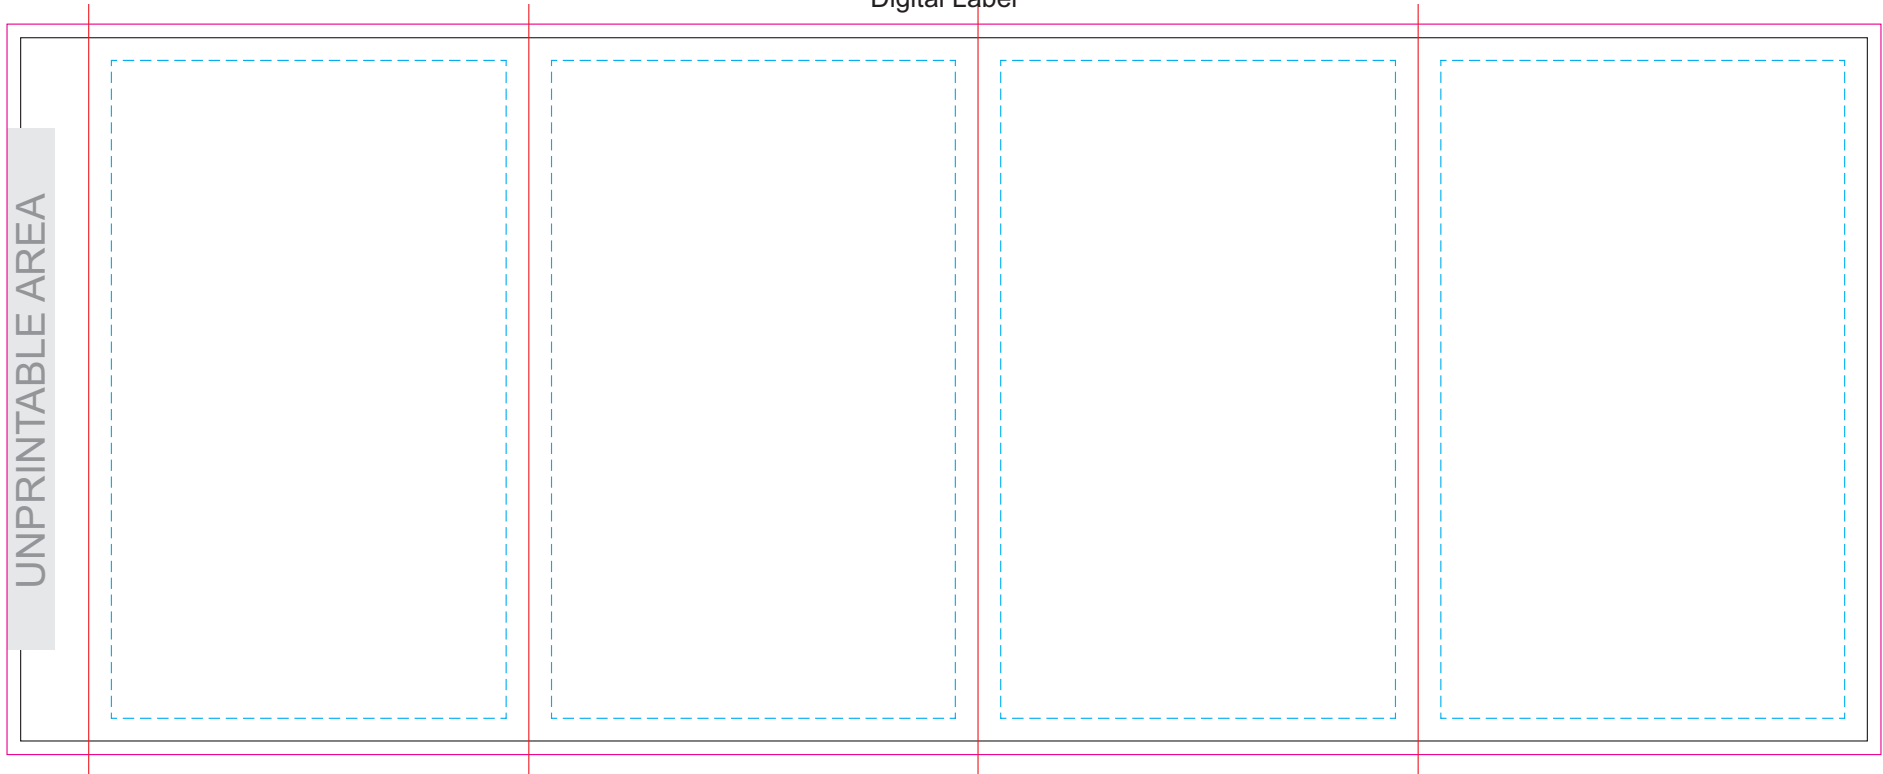

100% of Actual Size  
Pad Print

90% of Actual Size  
Screen Print  
(One Colour Only)

Red Line = Exact opposites of the product  
(centre artwork to the red line)

100% of Actual Size  
Digital Packaging Print  
FRONT

Artwork will be printed directly onto the product via CMYK printing (no white), colours will not be vibrant due to white ink not being available for this process.

**GIFT BOX SLEEVE**

60% of Actual Size  
Digital Label

UNPRINTABLE AREA

Blue Line = The SIGNIFICANT PRINT AREA  
(Keep all critical images & text within this box)

Black Line = Maximum print area

Pink Line = Bleed off to here

Red Line = Fold Line