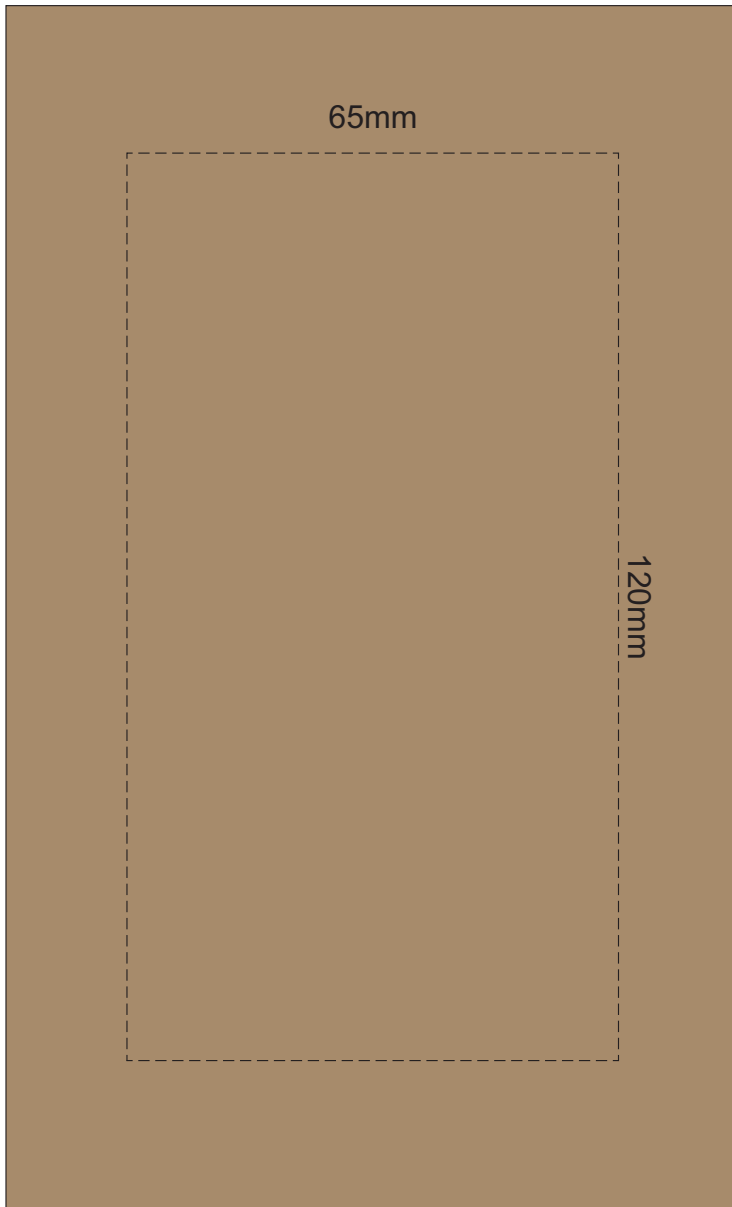

100% of Actual Size  
Pad Print

90% of Actual Size  
Screen Print  
(One Colour Only)

Red Line = Exact opposites of the product  
(centre artwork to the red line)

100% of Actual Size  
Digital Packaging Print  
FRONT

Artwork will be printed directly onto the product via CMYK printing (no white), colours will not be vibrant due to white ink not being available for this process.

**GIFT BOX SLEEVE**

60% of Actual Size  
Digital Label

UNPRINTABLE AREA

Blue Line = The SIGNIFICANT PRINT AREA  
(Keep all critical images & text within this box)

Black Line = Maximum print area

Pink Line = Bleed off to here

Red Line = Fold Line