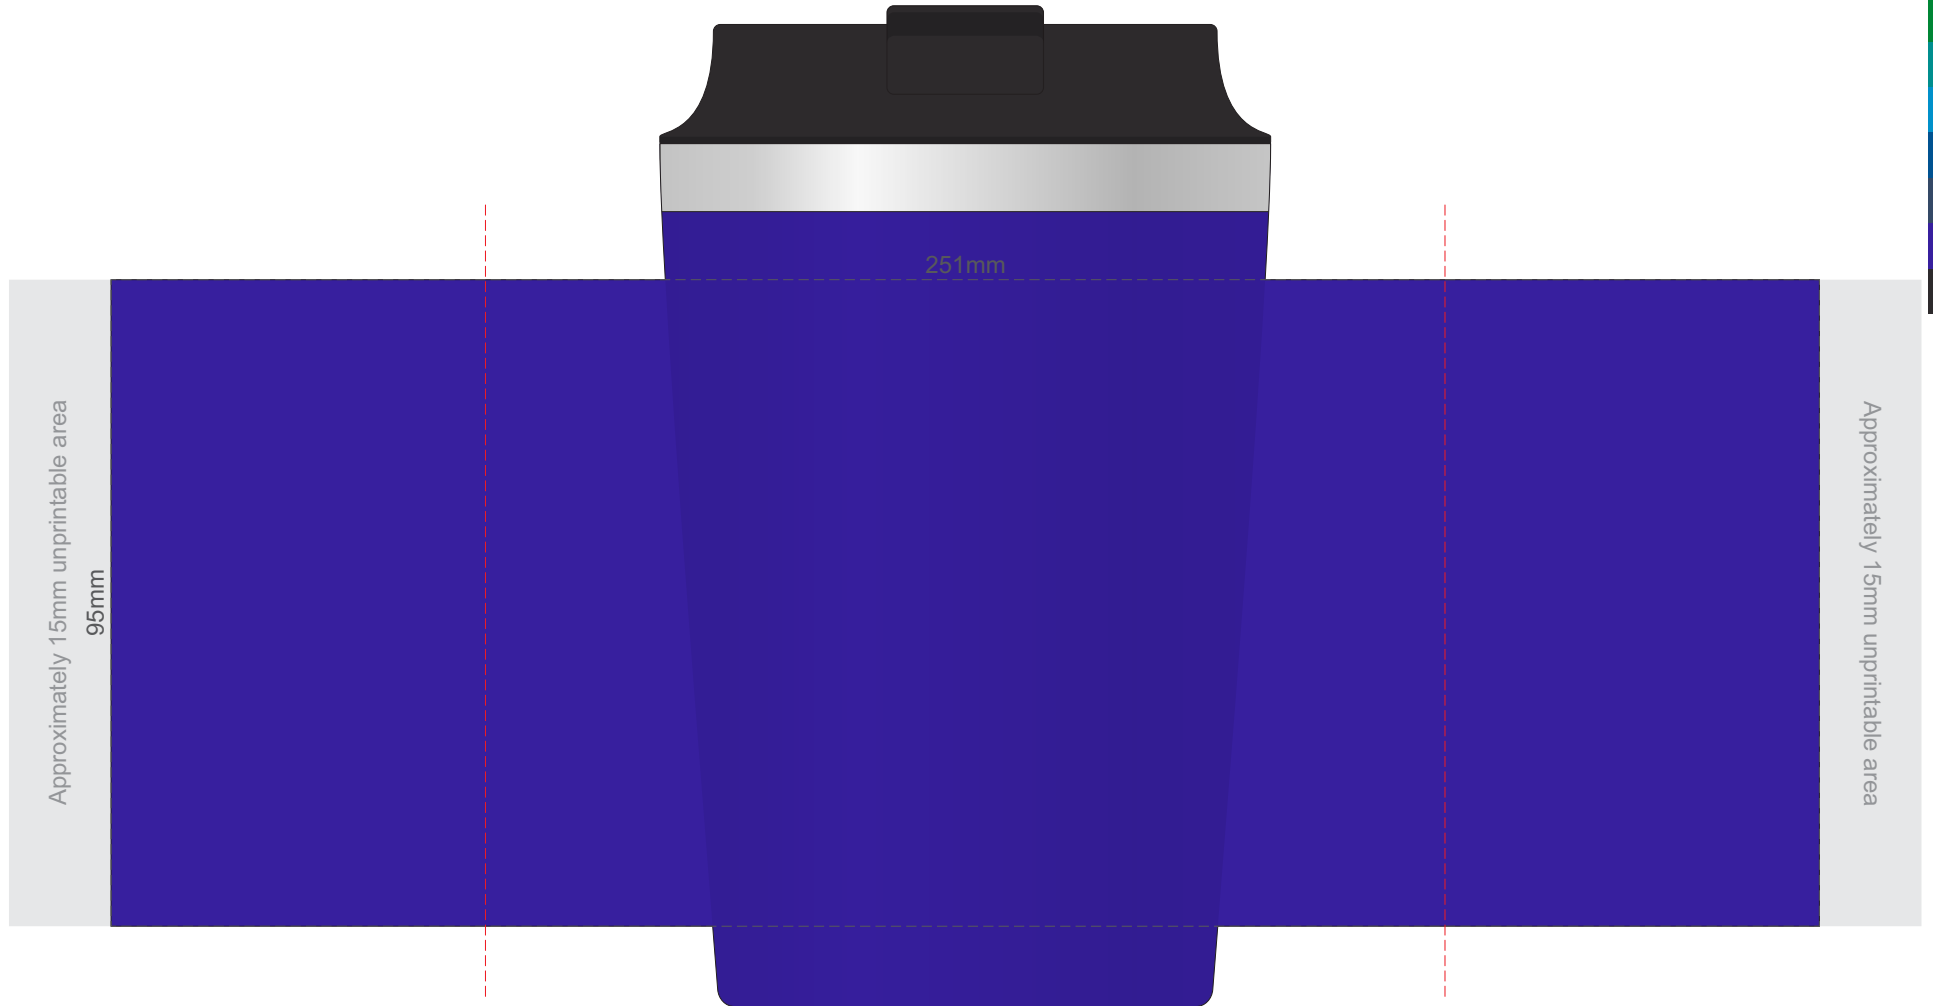

100% of Actual Size  
Pad Print

90% of Actual Size  
Screen Print  
(One Colour Only)

Red Line = Exact opposites of the product  
(centre artwork to the red line)

100% of Actual Size  
Digital Packaging Print  
FRONT

Artwork will be printed directly onto the product via CMYK printing (no white), colours will not be vibrant due to white ink not being available for this process.

**GIFT BOX SLEEVE**

60% of Actual Size  
Digital Label

UNPRINTABLE AREA

Blue Line = The SIGNIFICANT PRINT AREA  
(Keep all critical images & text within this box)

Black Line = Maximum print area

Pink Line = Bleed off to here

Red Line = Fold Line