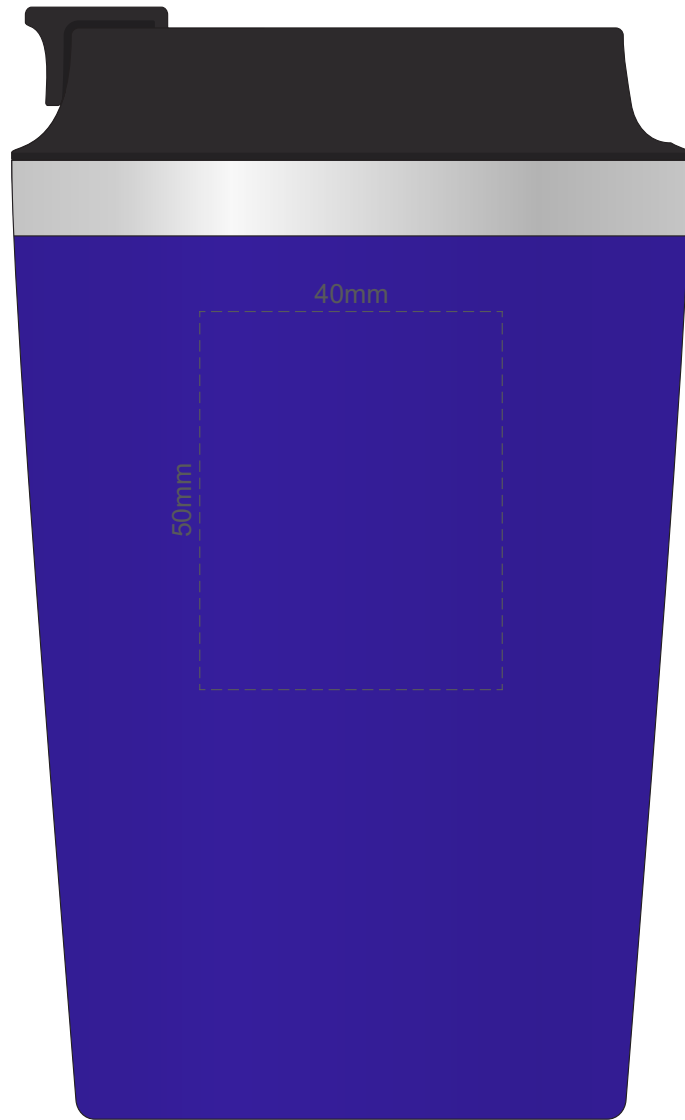

100% of Actual Size  
Pad Print

90% of Actual Size  
Screen Print  
(One Colour Only)

Red Line = Exact opposites of the product  
(centre artwork to the red line)

100% of Actual Size  
Digital Packaging Print  
FRONT

Artwork will be printed directly onto the product via CMYK printing (no white), colours will not be vibrant due to white ink not being available for this process.

**GIFT BOX SLEEVE**

60% of Actual Size  
Digital Label

UNPRINTABLE AREA

Blue Line = The SIGNIFICANT PRINT AREA  
(Keep all critical images & text within this box)

Black Line = Maximum print area

Pink Line = Bleed off to here

Red Line = Fold Line