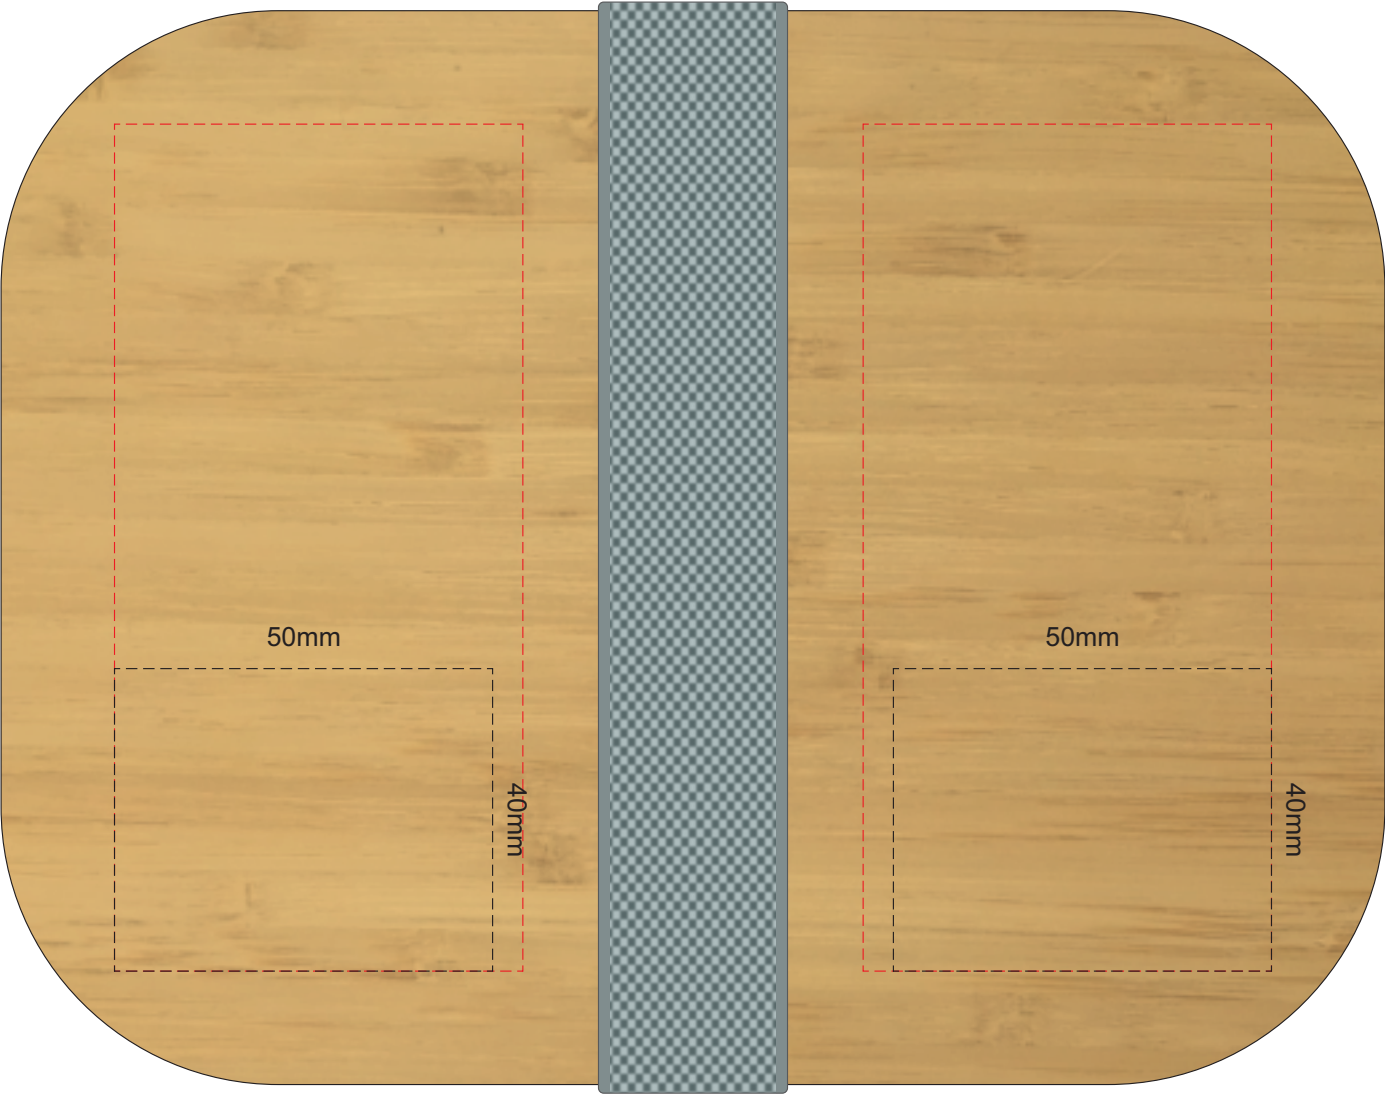

100% of Actual Size
Pad Print

100% of Actual Size
Laser Engraving

This product is a natural material, please allow for variances in grain pattern and engraving colour.

Engraves to a Natural Etch

100% of Actual Size
Direct Digital Template

40% of Actual Size
Direct Digital when assembled

No large block prints