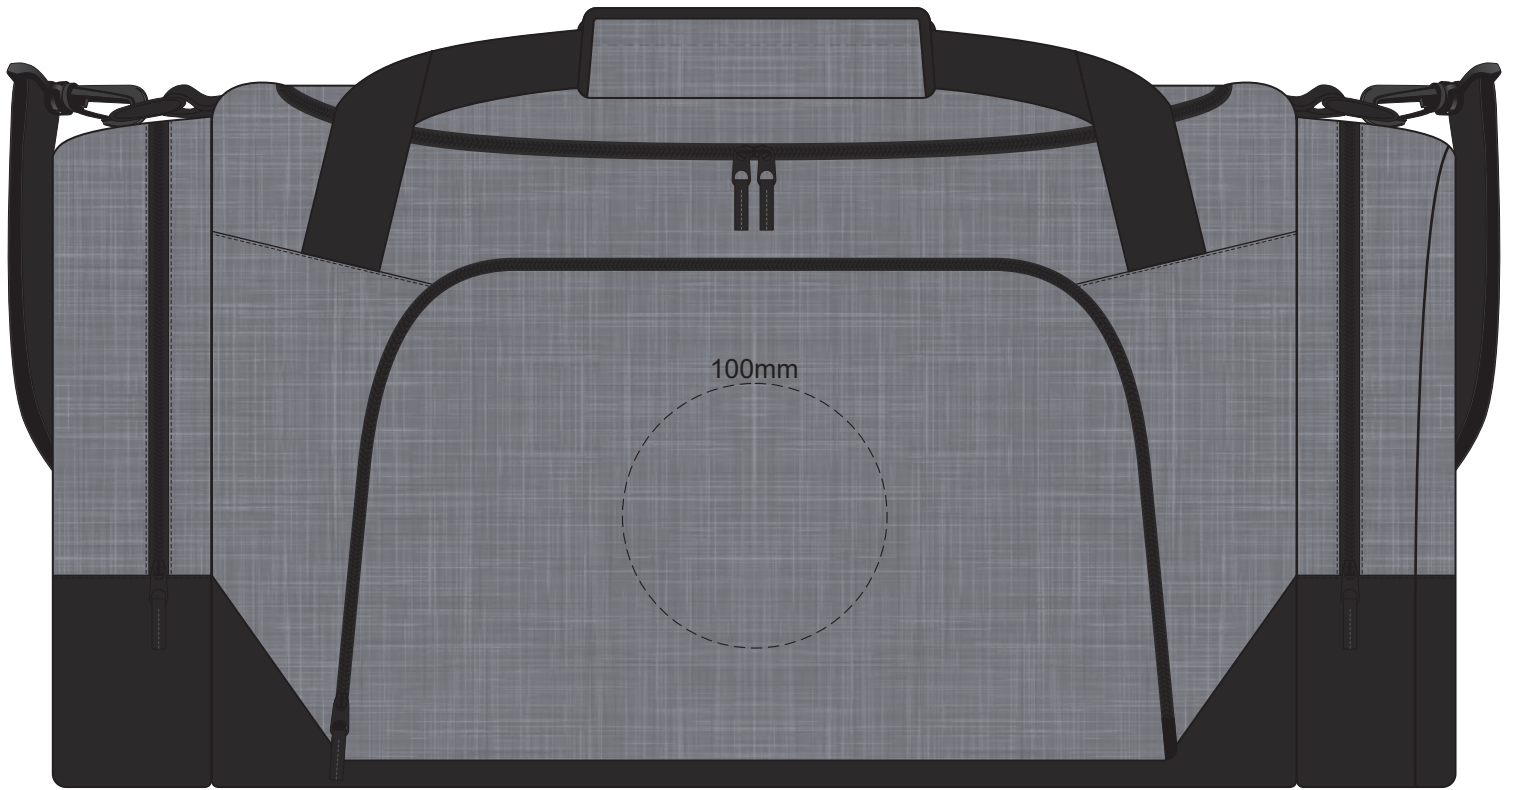

35% of Actual Size
Screen Print
(One Colour Only)
Colourflex Transfer
Faux Embroidery
FRONT

35% of Actual Size
Screen Print
(One Colour Only)
Colourflex Transfer
Faux Embroidery
TOP

35% of Actual Size
Screen Print
(One Colour Only)
Colourflex Transfer
Faux Embroidery
LEFT POCKET

35% of Actual Size
Screen Print
(One Colour Only)
Colourflex Transfer
Faux Embroidery
RIGHT POCKET

100% of Actual Size
Embroidery
FRONT

35% of Actual Size
Embroidery
TOP

35% of Actual Size
Embroidery
LEFT POCKET

35% of Actual Size
Embroidery
RIGHT POCKET