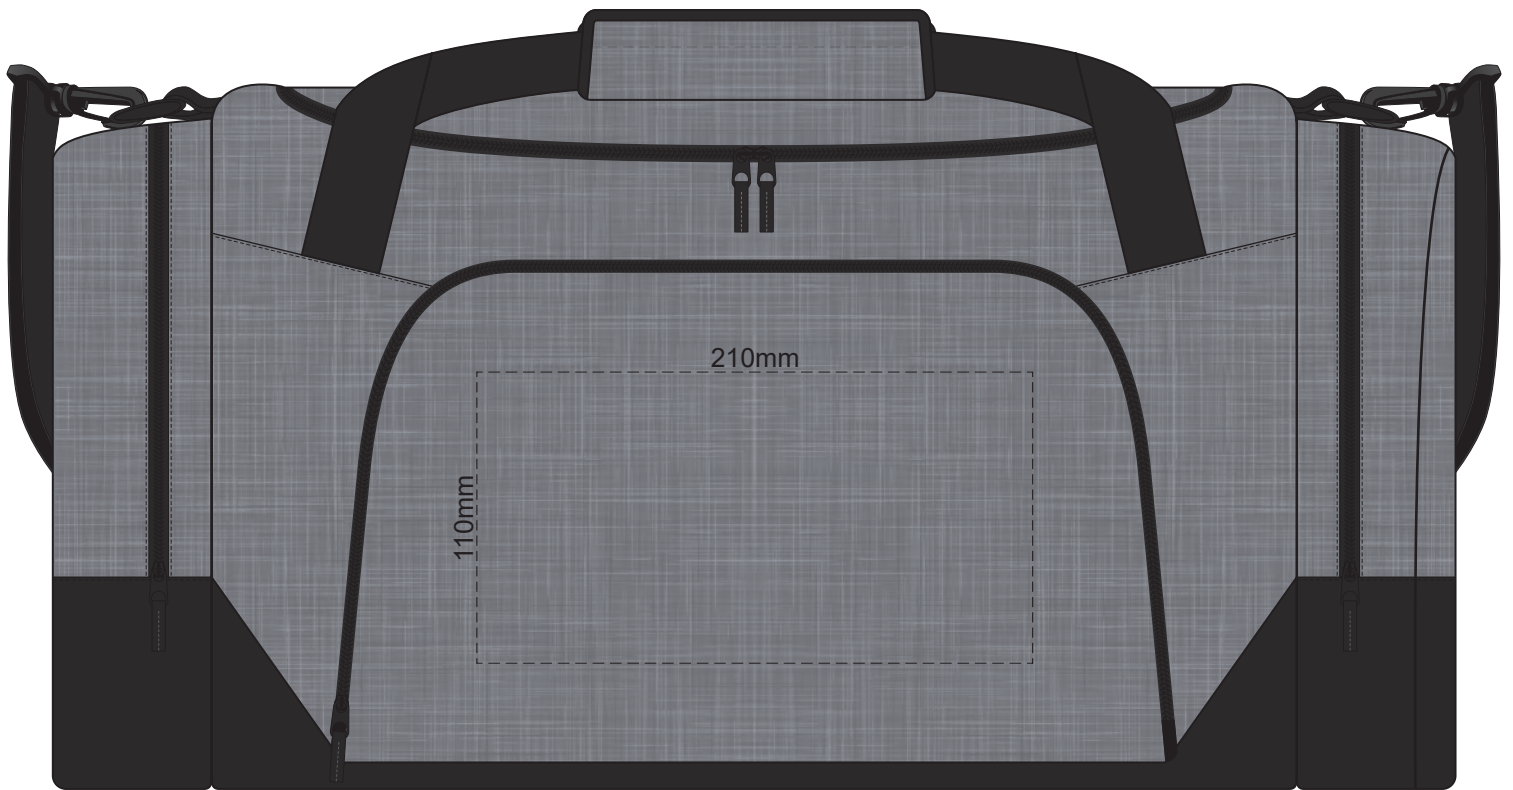

35% of Actual Size
Screen Print
(One Colour Only)
Colourflex Transfer
Faux Embroidery
FRONT

35% of Actual Size
Screen Print
(One Colour Only)
Colourflex Transfer
Faux Embroidery
TOP

35% of Actual Size
Screen Print
(One Colour Only)
Colourflex Transfer
Faux Embroidery
LEFT POCKET

35% of Actual Size
Screen Print
(One Colour Only)
Colourflex Transfer
Faux Embroidery
RIGHT POCKET

100% of Actual Size
Embroidery
FRONT

35% of Actual Size
Embroidery
TOP

35% of Actual Size
Embroidery
LEFT POCKET

35% of Actual Size
Embroidery
RIGHT POCKET