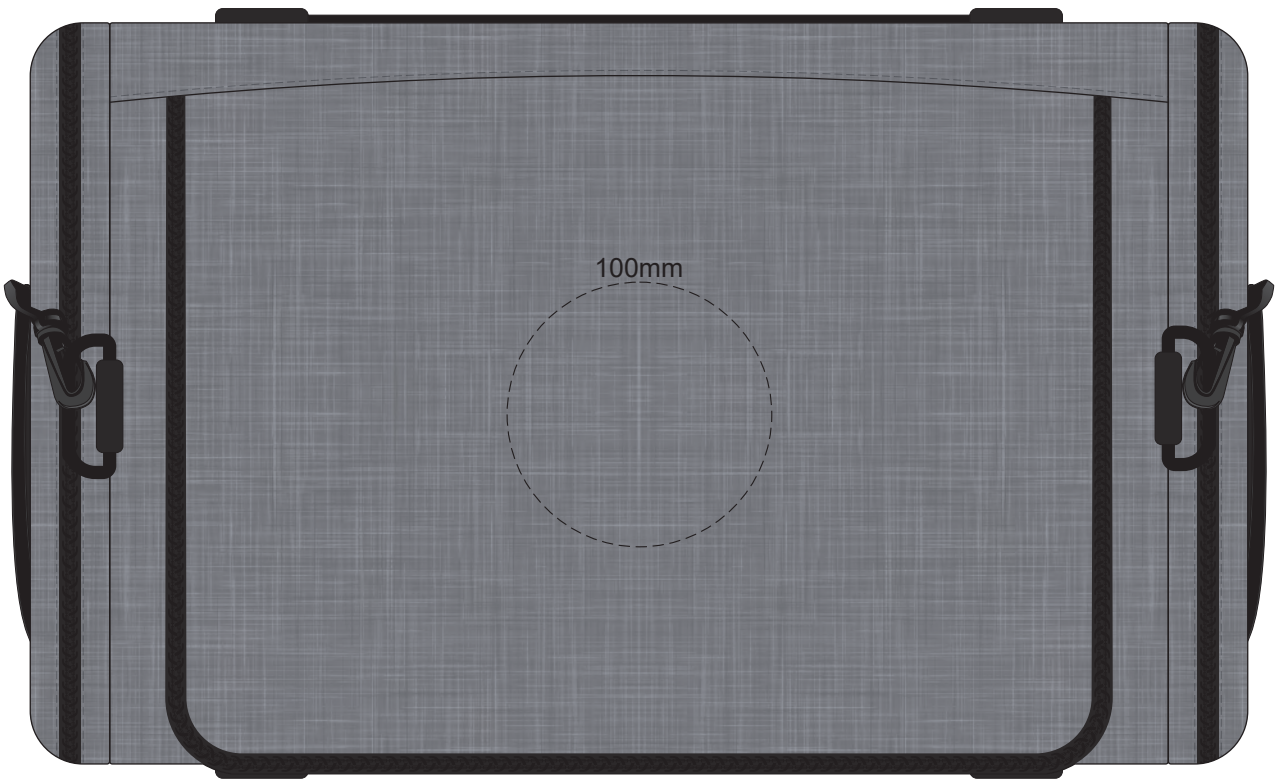

35% of Actual Size
Screen Print
(One Colour Only)
Colourflex Transfer
Faux Embroidery
FRONT

35% of Actual Size
Screen Print
(One Colour Only)
Colourflex Transfer
Faux Embroidery
TOP

35% of Actual Size
Screen Print
(One Colour Only)
Colourflex Transfer
Faux Embroidery
LEFT POCKET

35% of Actual Size
Screen Print
(One Colour Only)
Colourflex Transfer
Faux Embroidery
RIGHT POCKET

100% of Actual Size
Embroidery
FRONT

35% of Actual Size
Embroidery
TOP

35% of Actual Size
Embroidery
LEFT POCKET

35% of Actual Size
Embroidery
RIGHT POCKET