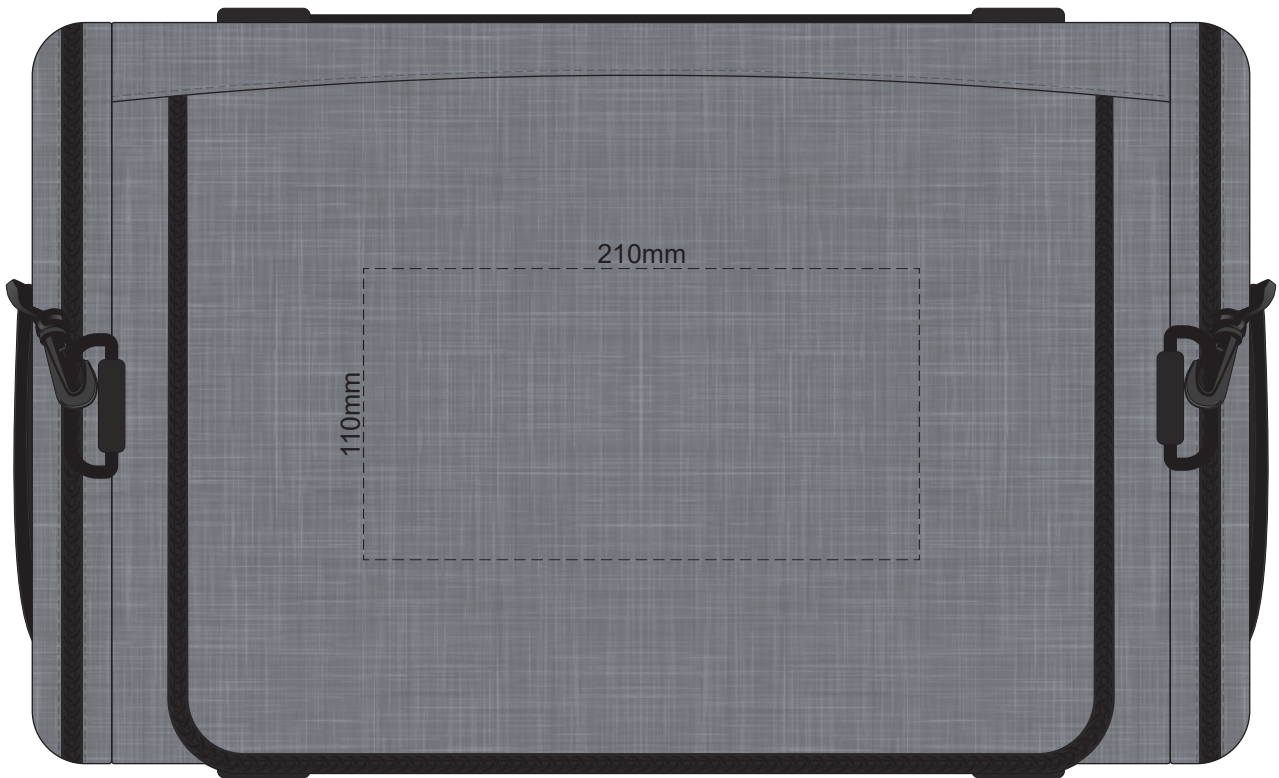

35% of Actual Size
Screen Print
(One Colour Only)
Colourflex Transfer
Faux Embroidery
FRONT

35% of Actual Size
Screen Print
(One Colour Only)
Colourflex Transfer
Faux Embroidery
TOP

35% of Actual Size
Screen Print
(One Colour Only)
Colourflex Transfer
Faux Embroidery
LEFT POCKET

35% of Actual Size
Screen Print
(One Colour Only)
Colourflex Transfer
Faux Embroidery
RIGHT POCKET

100% of Actual Size
Embroidery
FRONT

35% of Actual Size
Embroidery
TOP

35% of Actual Size
Embroidery
LEFT POCKET

35% of Actual Size
Embroidery
RIGHT POCKET