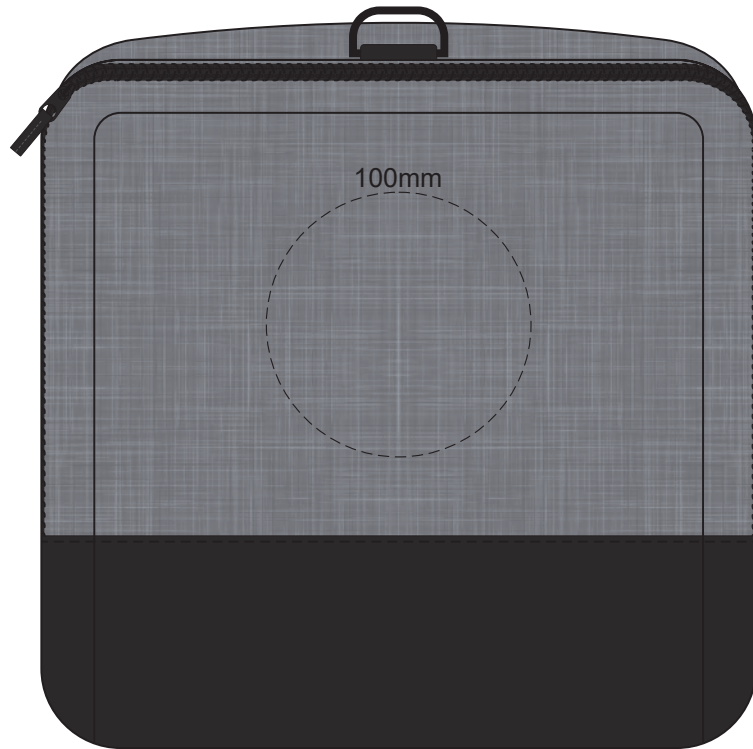

35% of Actual Size
Screen Print
(One Colour Only)
Colourflex Transfer
Faux Embroidery
FRONT

35% of Actual Size
Screen Print
(One Colour Only)
Colourflex Transfer
Faux Embroidery
TOP

35% of Actual Size
Screen Print
(One Colour Only)
Colourflex Transfer
Faux Embroidery
LEFT POCKET

35% of Actual Size
Screen Print
(One Colour Only)
Colourflex Transfer
Faux Embroidery
RIGHT POCKET

100% of Actual Size
Embroidery
FRONT

35% of Actual Size
Embroidery
TOP

35% of Actual Size
Embroidery
LEFT POCKET

35% of Actual Size
Embroidery
RIGHT POCKET