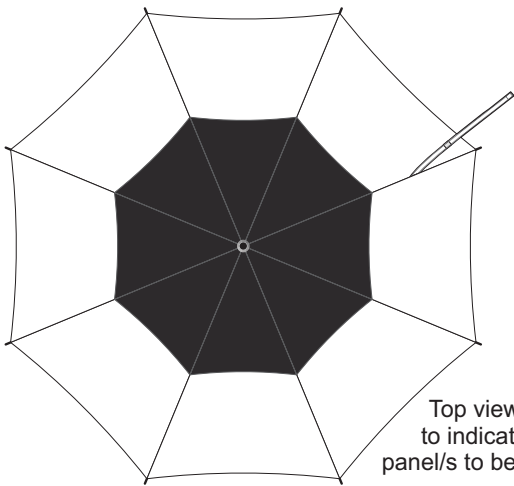

20% of Actual Size
Screen Print (one colour)
Colourflex Transfer

Top view at 5%
to indicate which
panel/s to be decorated.