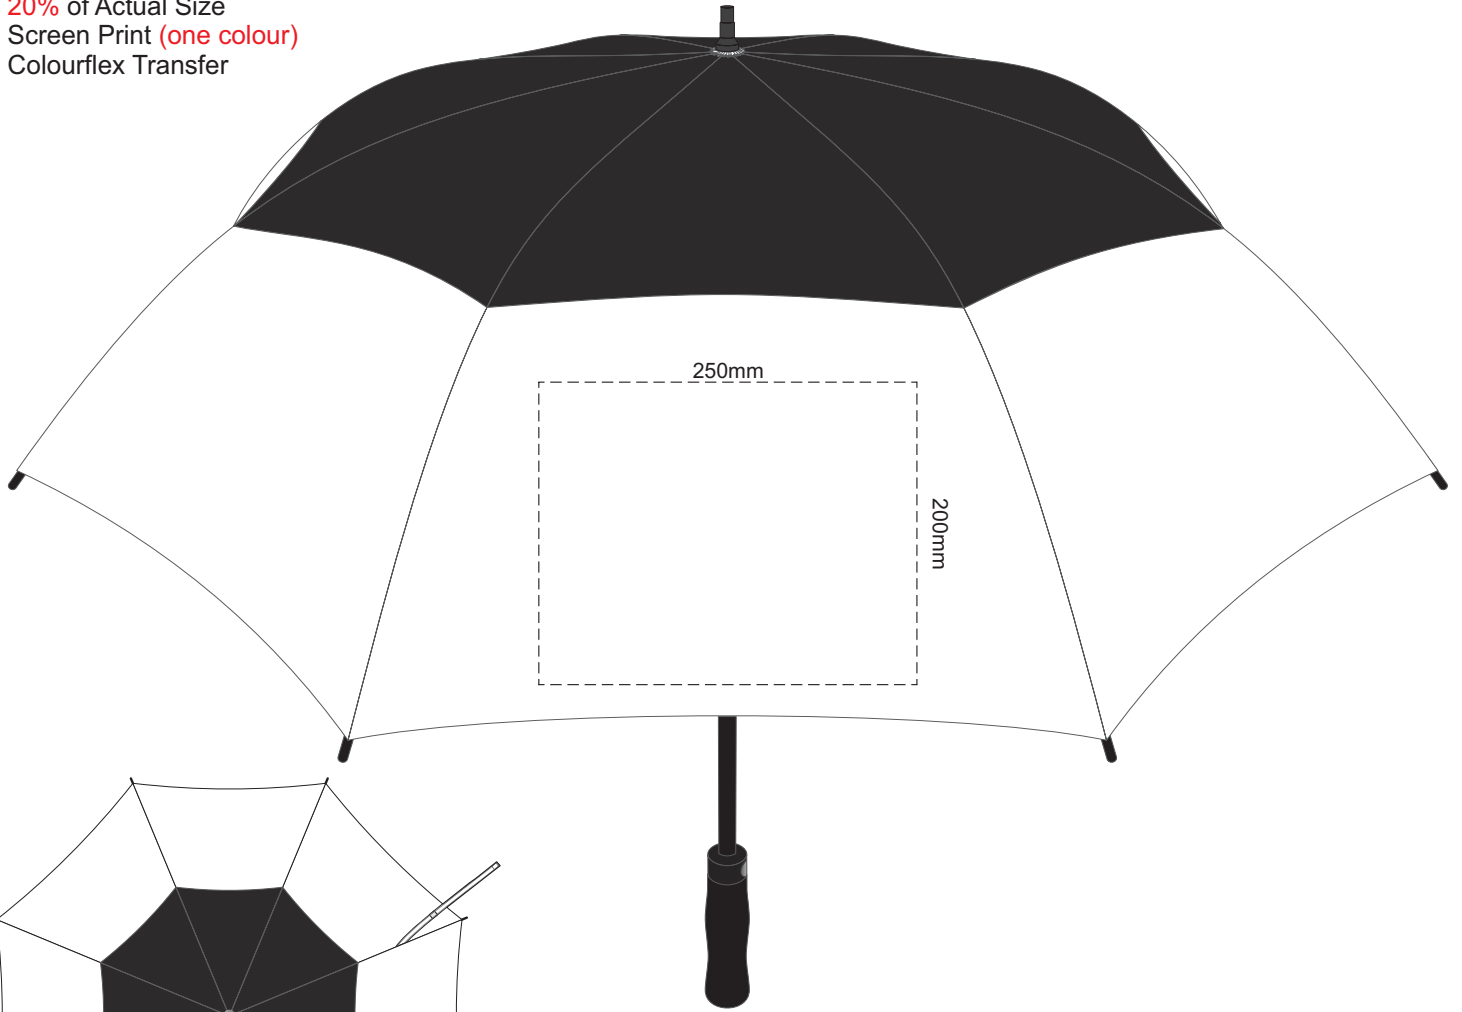

20% of Actual Size
Screen Print (one colour)
Colourflex Transfer

Top view at 5%
to indicate which
panel/s to be decorated.